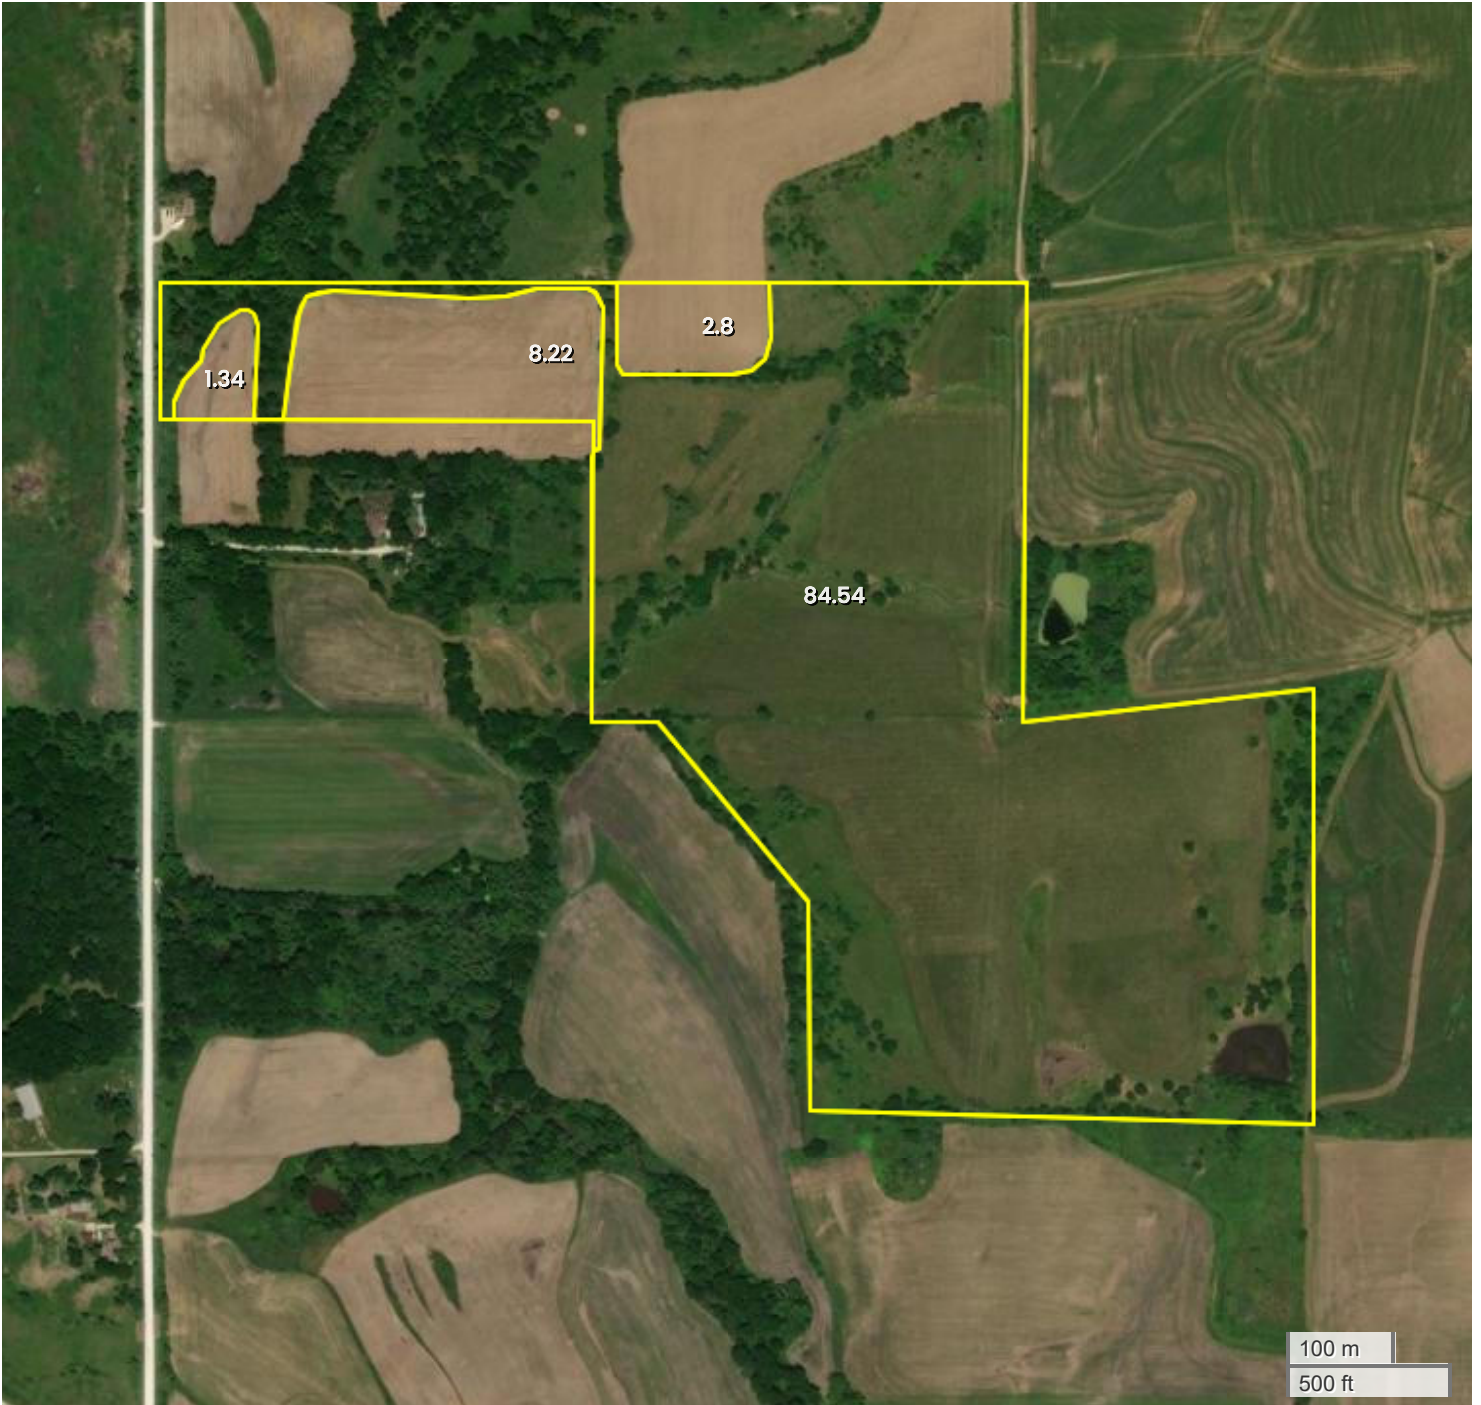

96.9 ACRES - MADISON CO, IA

AERIAL MAP

Center: 41.467058, -93.900050

13-77N-27W

Jefferson Township

Madison County, IA

FarmWorth, LLC makes no representations or warranties, express or implied, as to the accuracy of any information, data, numerical values, boundaries, or any other information generated through the use of FarmWorth.com. User is solely responsible for independently investigating and determining all information provided through FarmWorth.com prior to use and waives any and all claims against FarmWorth, LLC for any inaccuracies or inconsistencies in the information and/or data.