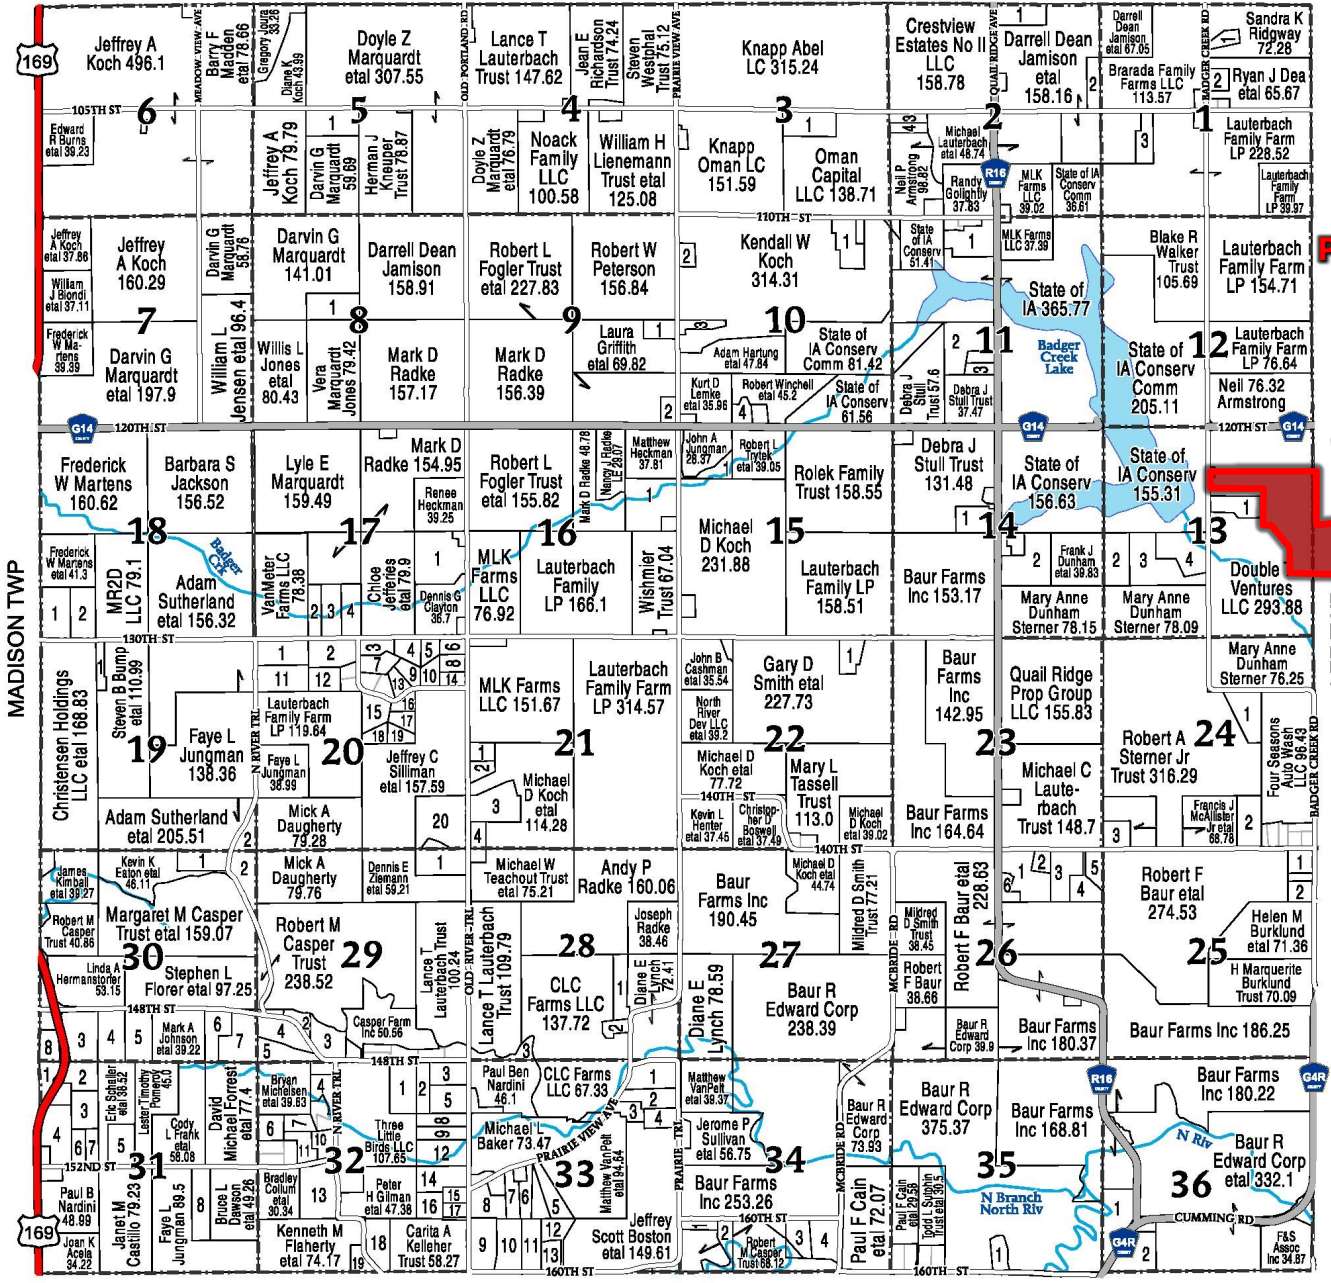

T-77-N

JEFFERSON PLAT

R-27-W

(Landowners)
DALLAS CO

MADISON TWP

PROPERTY

LEE TWP

UNION TWP