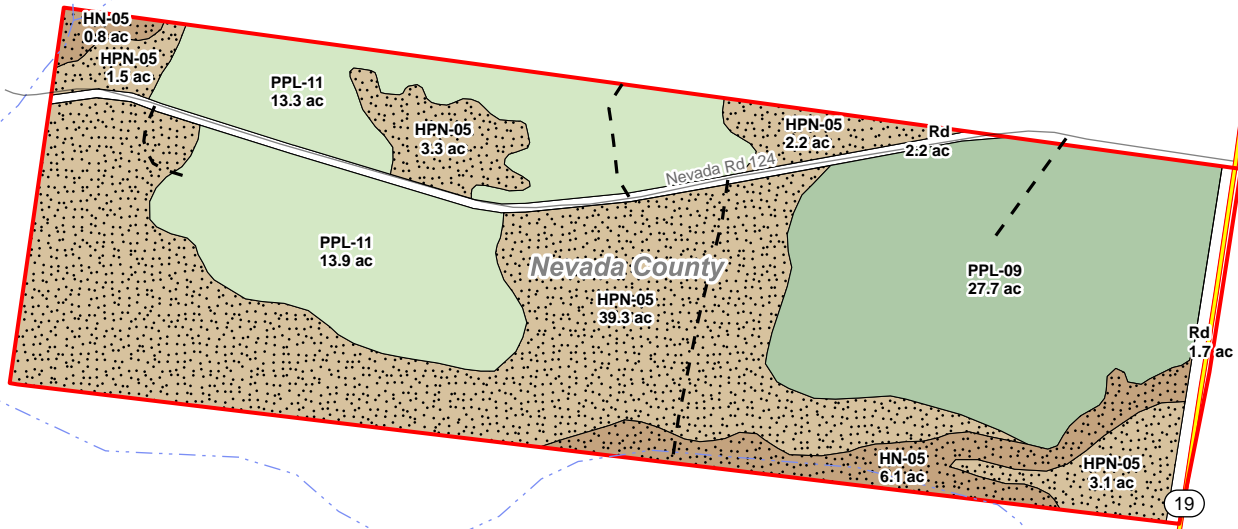

Lowland Tract
Nevada County, AR
Total Acres ± 115

Legend

-  Planted Pine Mrch
-  Planted Pine Pmrch
-  Hardwood Pine Non-Convertible
-  Hardwood Non-Convertible
-  Non-Forest

FRC **FOREST RESOURCE**
CONSULTANTS, INC.
 WWW.FRC.US.COM