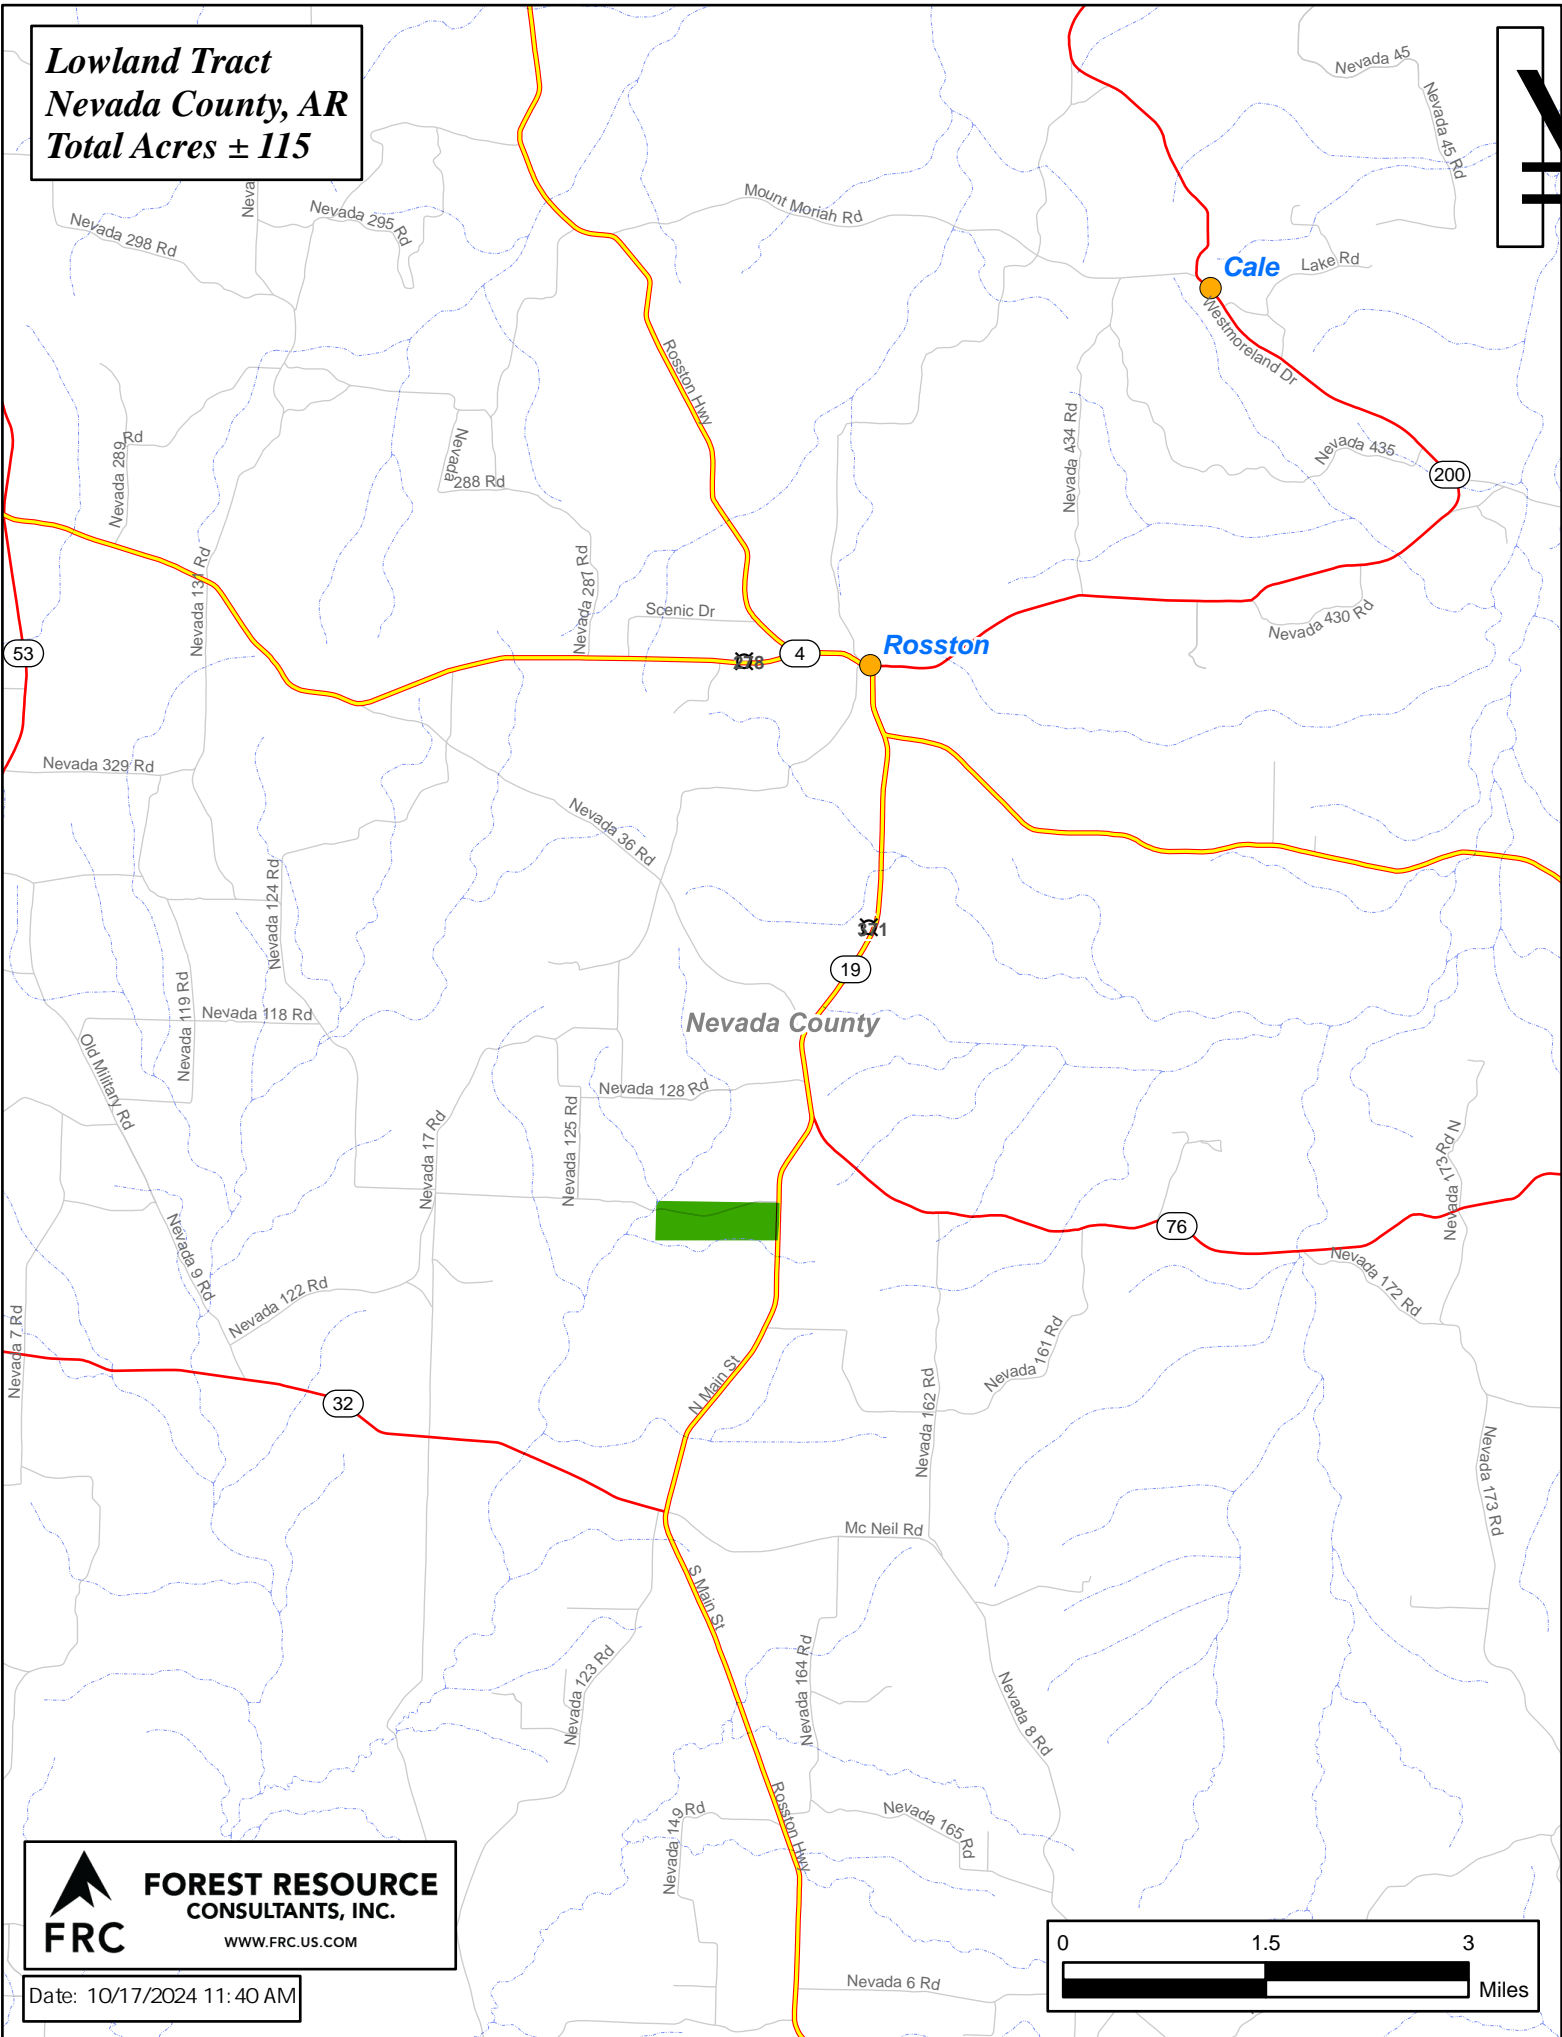

Lowland Tract
Nevada County, AR
Total Acres ± 115

FRC
FOREST RESOURCE
CONSULTANTS, INC.
WWW.FRC.US.COM

Date: 10/17/2024 11:40 AM