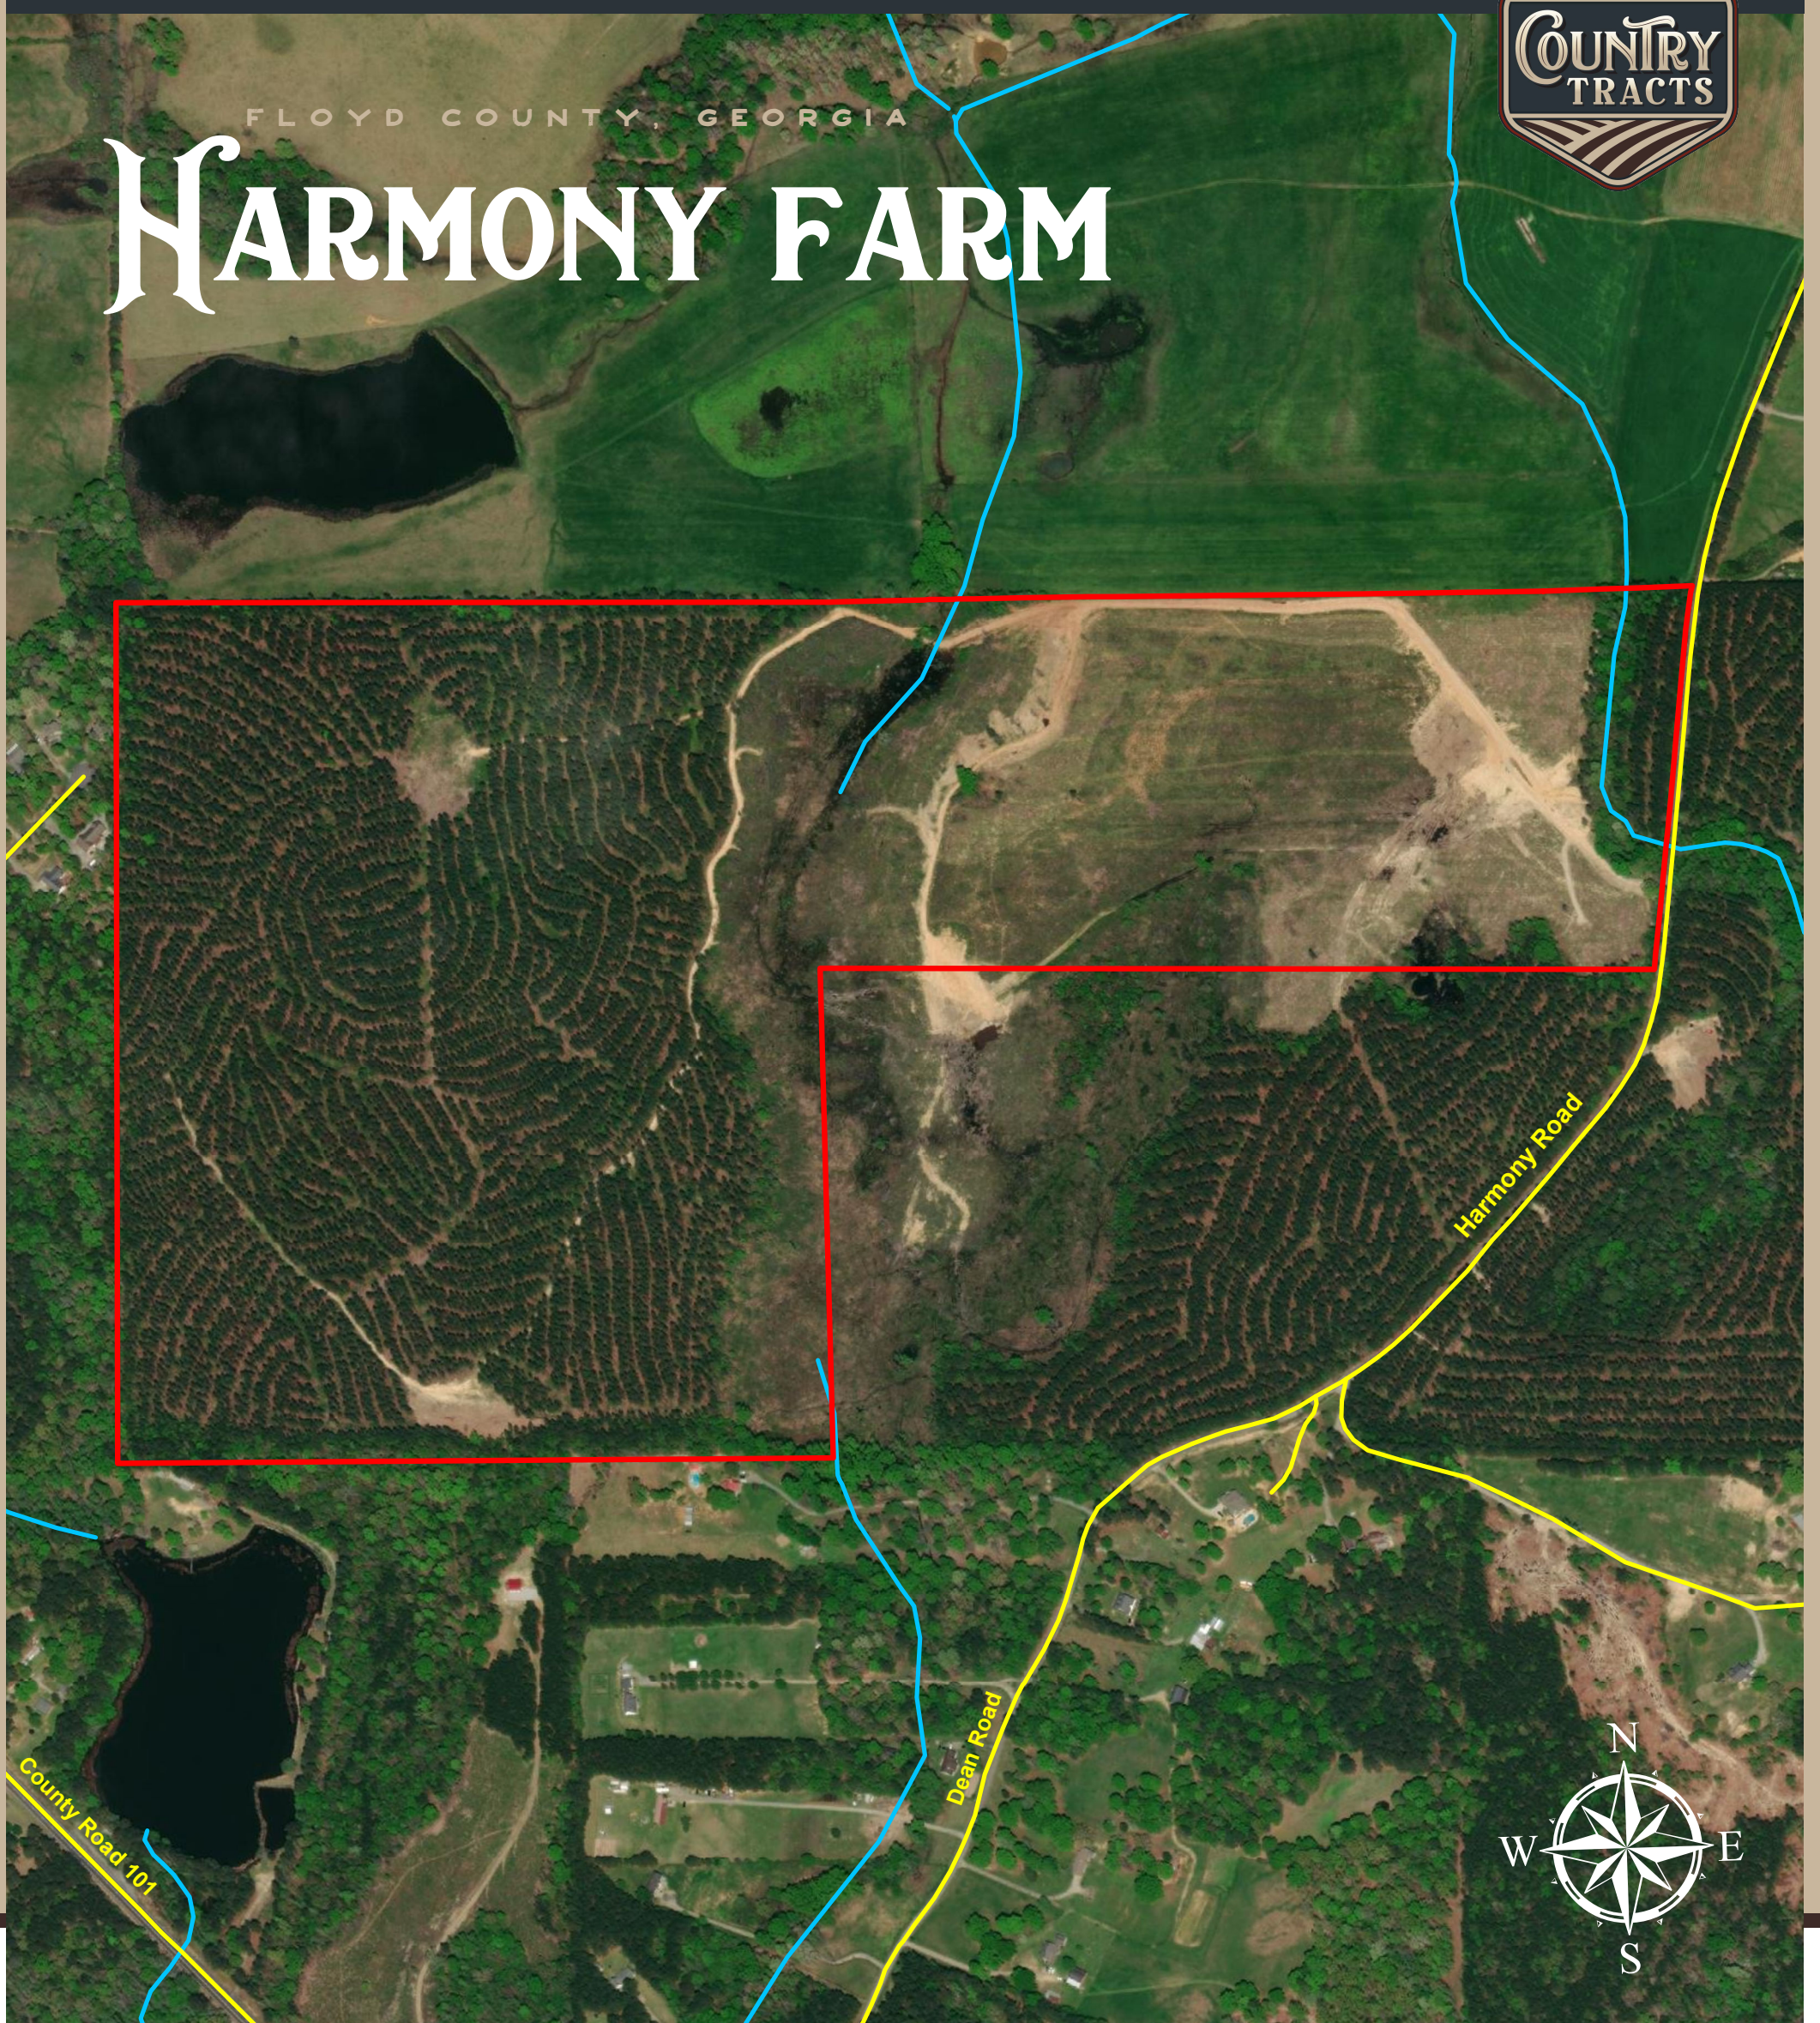

FLOYD COUNTY, GEORGIA

## LEGEND

- Road
- Stream
- Parcel boundary

## FEATURES

- Recreation & Hunting
- Large Pasture
- Pine Plantation
- Deer & Turkey
- Cleared Trails

"ALL BOUNDARY LINES DEPICTED IN MAPS, AERIALS, PICTURES OR VIDEOS ARE ESTIMATES AND SHOULD NOT BE RELIED ON AS LEGAL DOCUMENTS"

# 189.57 Acres

[WWW.COUNTRYTRACTS.COM](http://WWW.COUNTRYTRACTS.COM)