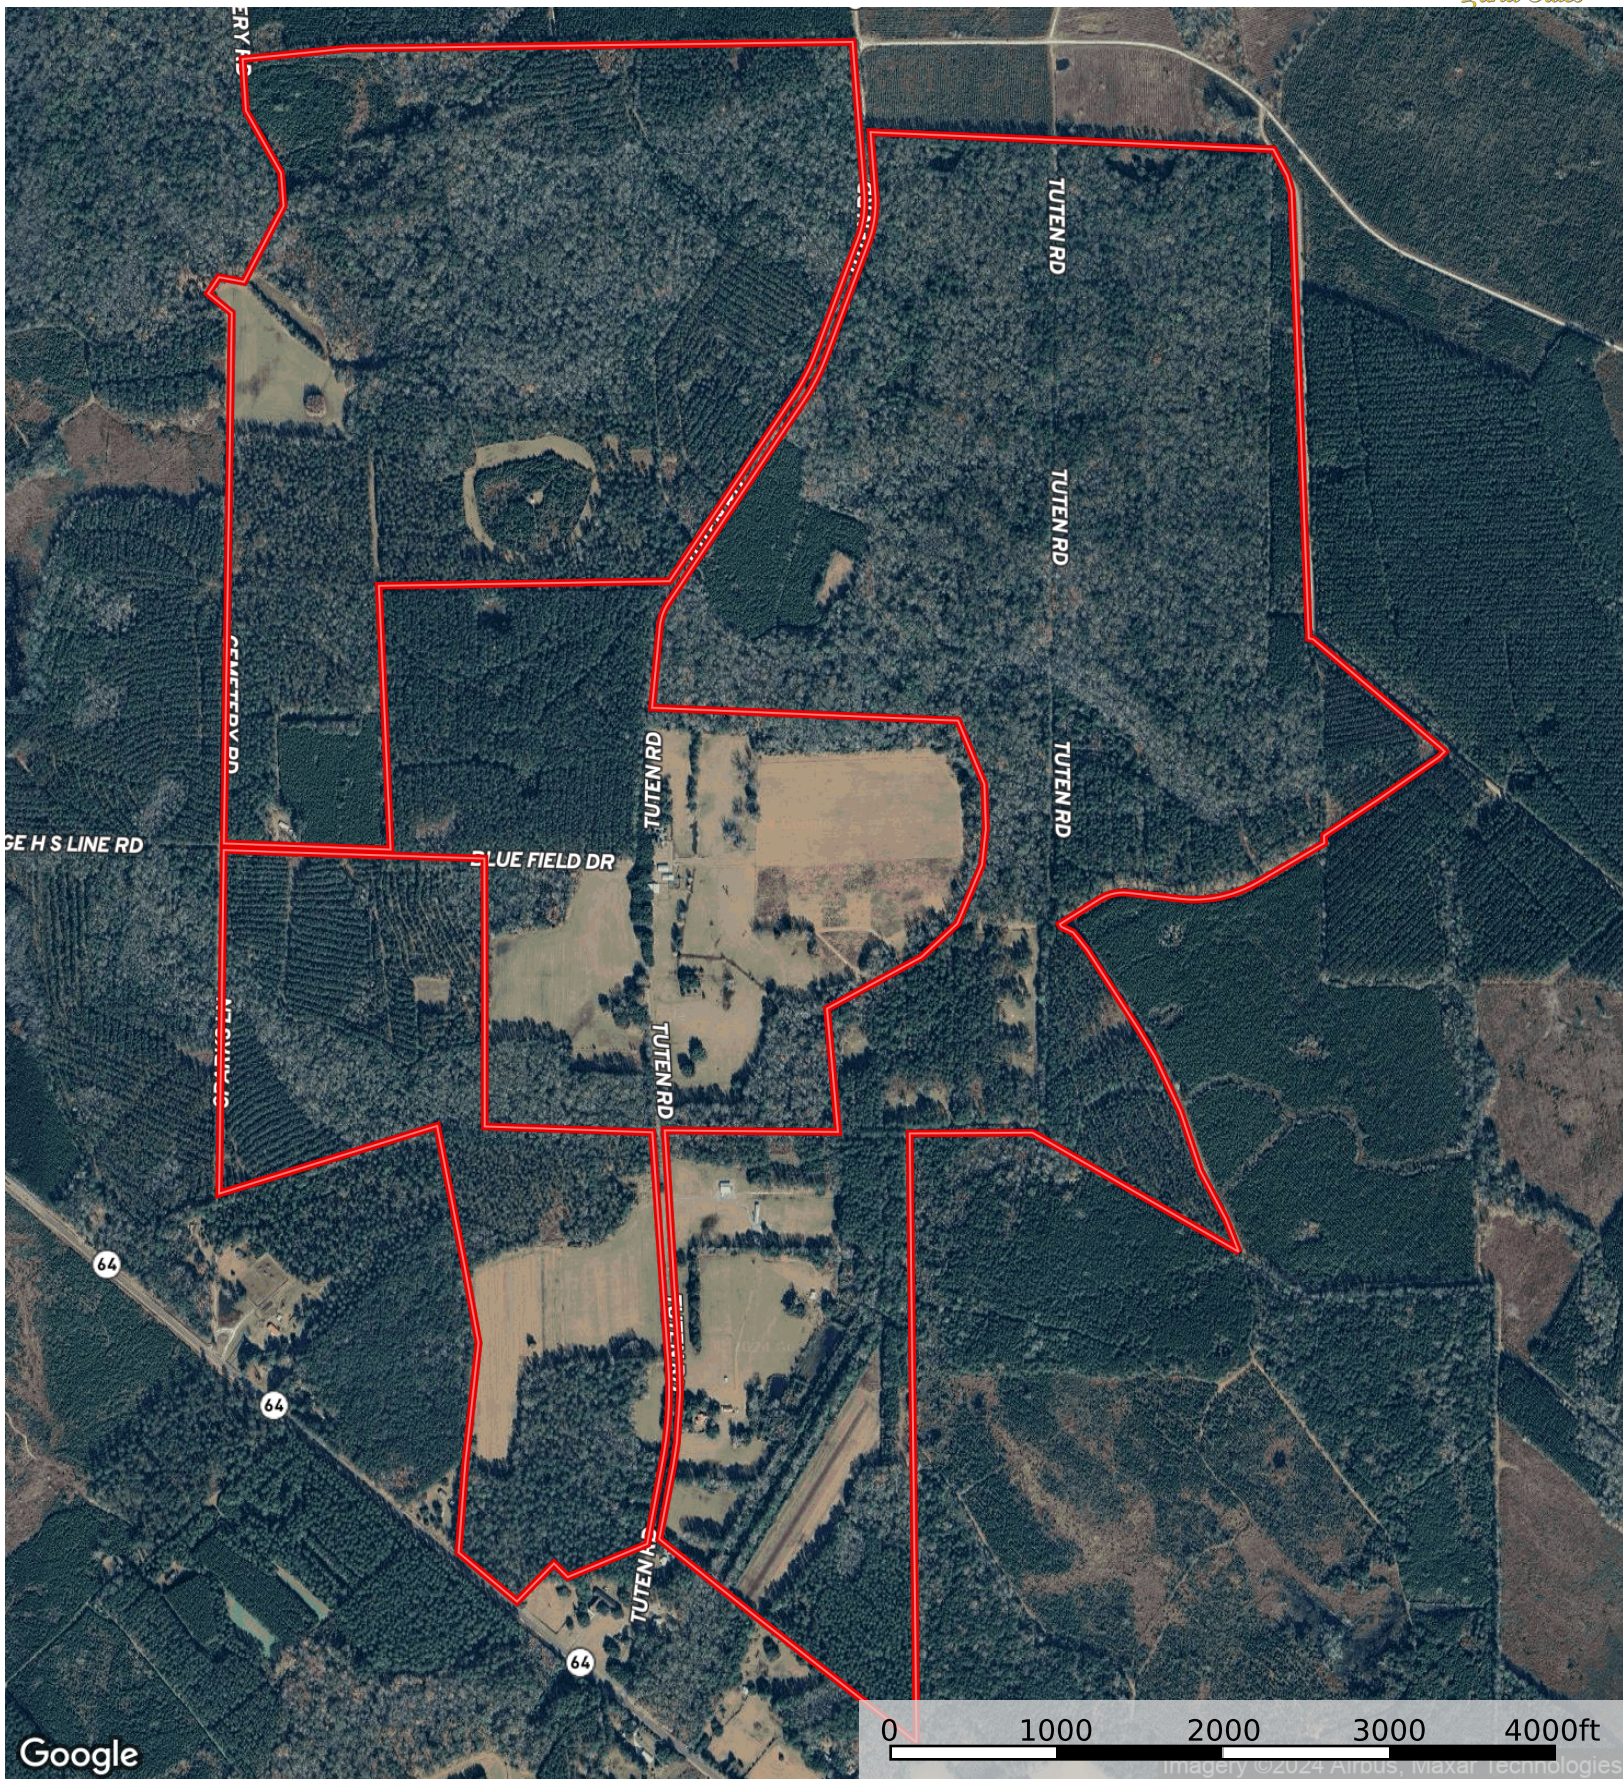

Boundary

Google

0 5000 10000 20000ft
willtown imagery ©2024 TerraMetrics

Boundary

Google

0 1000 2000 3000 4000ft

Imagery ©2024 Airbus, Maxar Technologies

 Boundary

Bluefield Plantation

Colleton County, SC +/- 900 Acres

Legend

Features

Type

- House
- Pheasant Tower
- Shed

TypeMap

Stand

- Mature Natural Hardwood (286 Acres)
- Mature Pine Plantation (228 Acres)

- Mixed Pine Hardwood (252 Acres)
- Open (114 Acres)
- Pond (0.5 Acres)
- Pre-Merchantable Pine Plantation (11 Acres)
- OUT

0 0.13 0.25 0.5 Miles