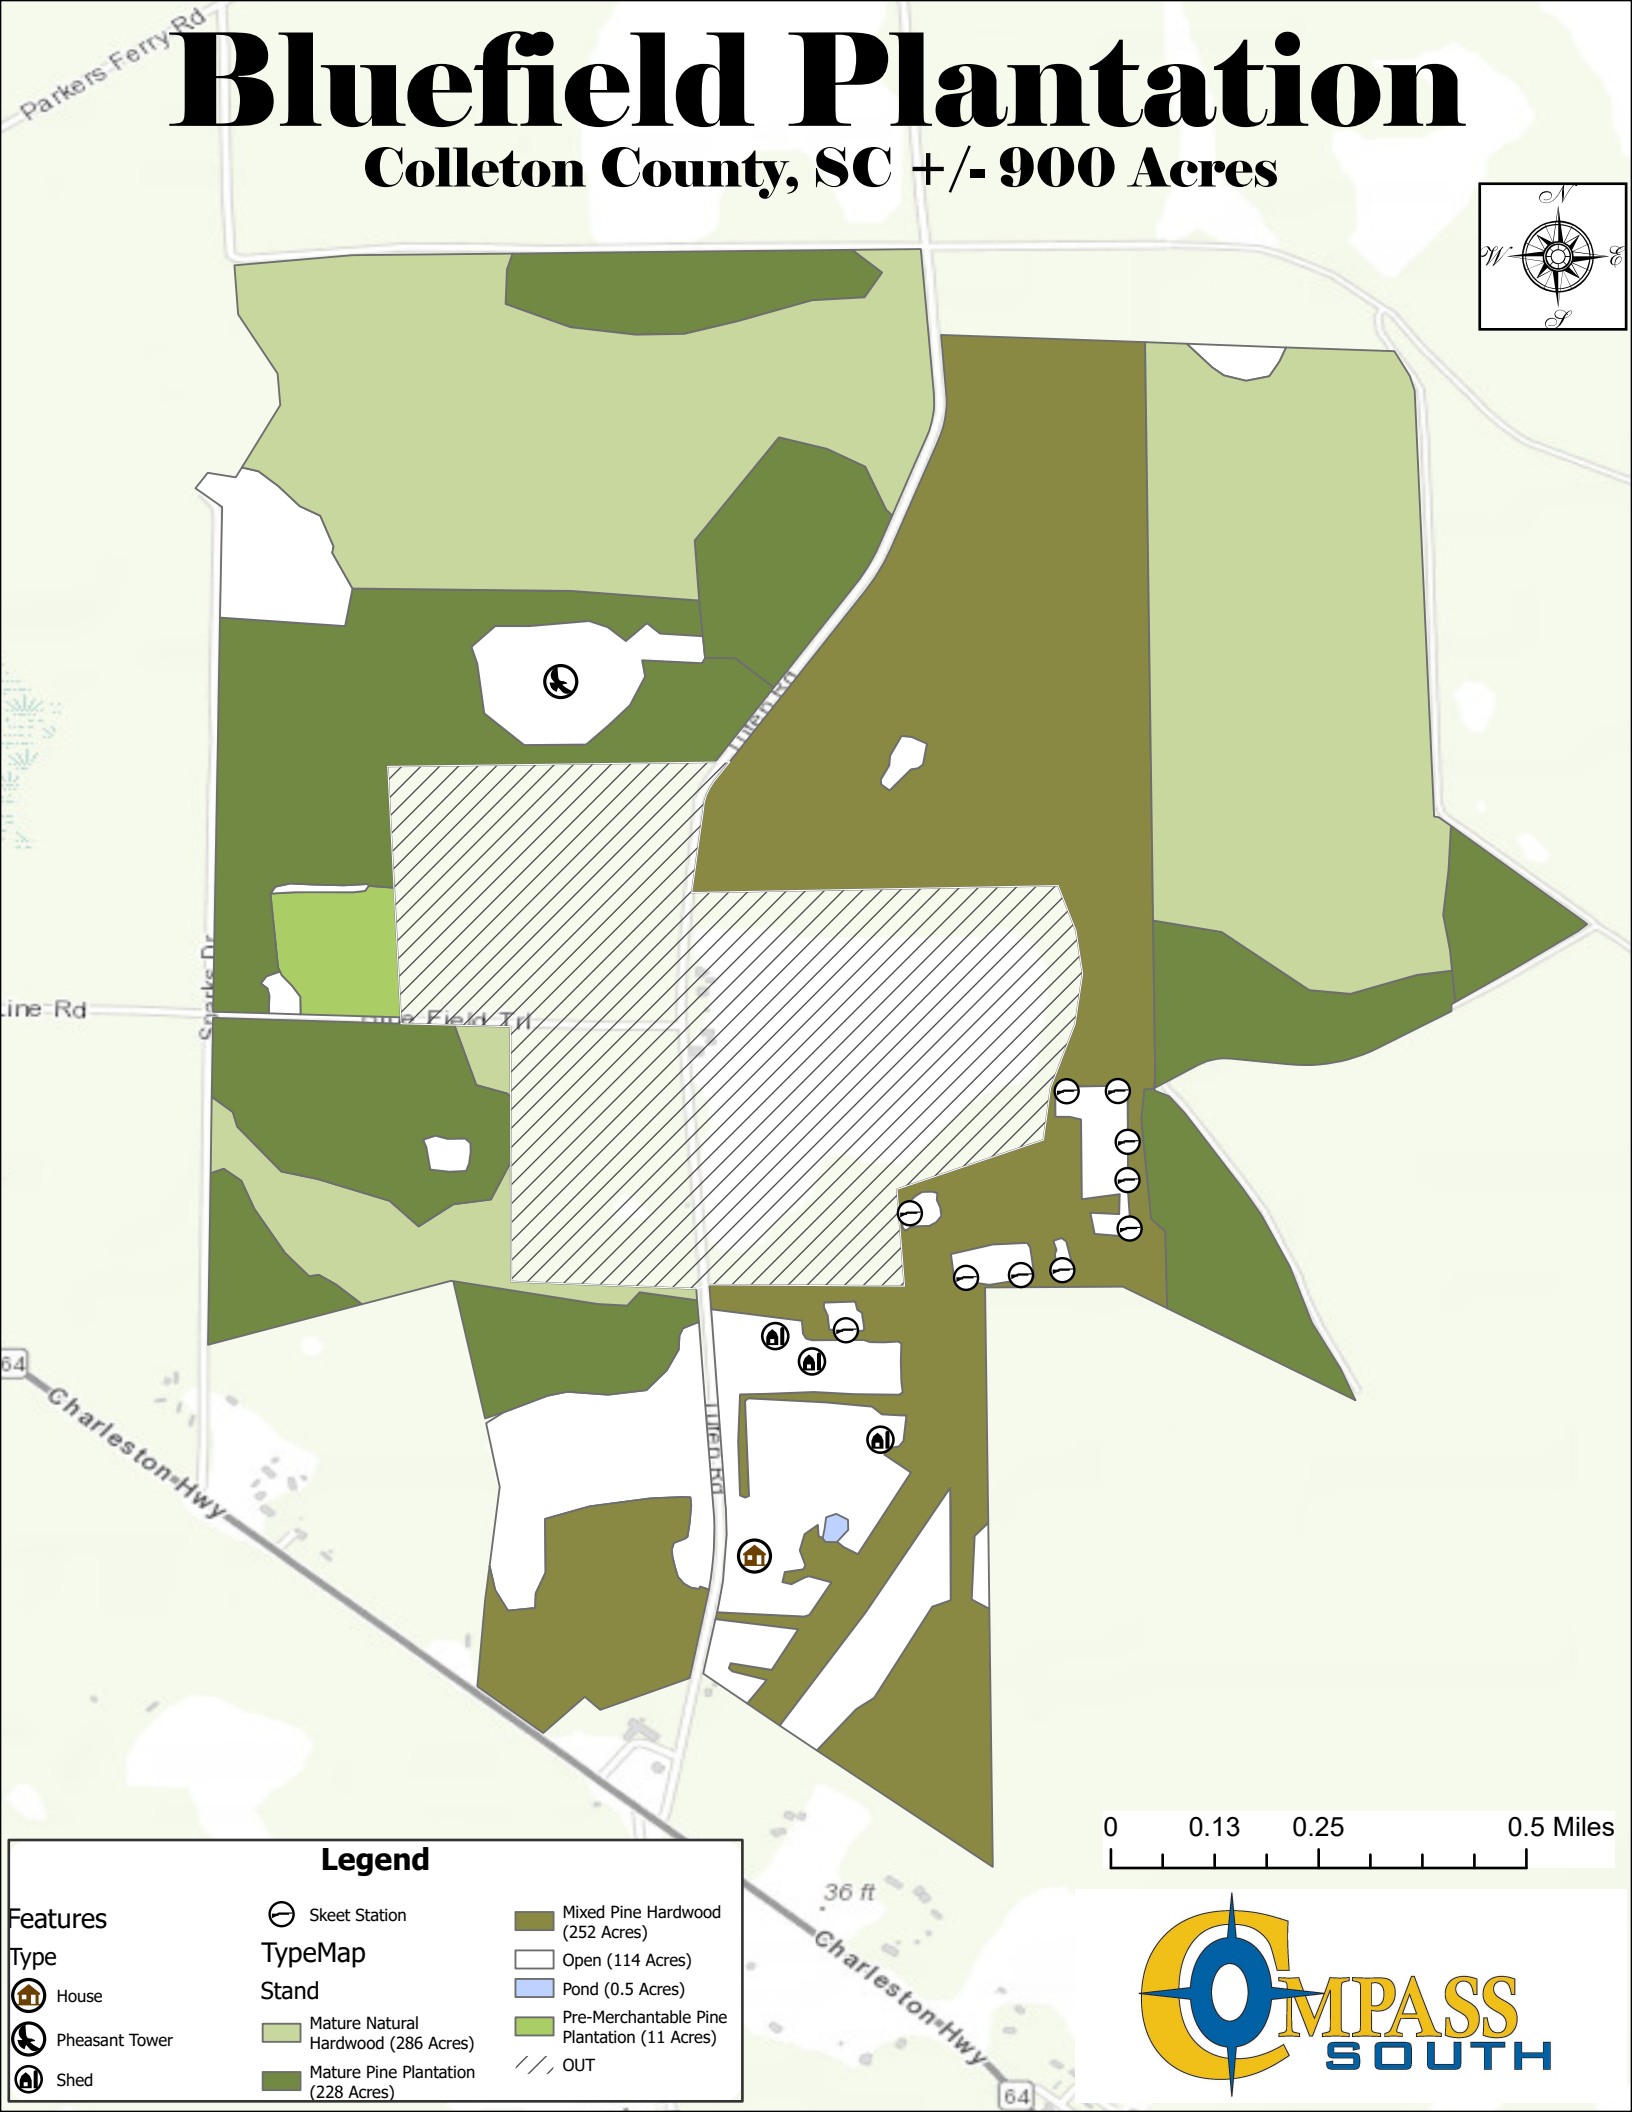

Boundary

Google

0 5000 10000 20000ft
willtown imagery ©2024 TerraMetrics

Boundary

Google

0 1000 2000 3000 4000ft

Imagery ©2024 Airbus, Maxar Technologies

 Boundary

Bluefield Plantation

Colleton County, SC +/- 900 Acres

Legend

Features

Type

- House
- Pheasant Tower
- Shed

TypeMap

Stand

- Mature Natural Hardwood (286 Acres)
- Mature Pine Plantation (228 Acres)

- Mixed Pine Hardwood (252 Acres)
- Open (114 Acres)
- Pond (0.5 Acres)
- Pre-Merchantable Pine Plantation (11 Acres)
- OUT

0 0.13 0.25 0.5 Miles