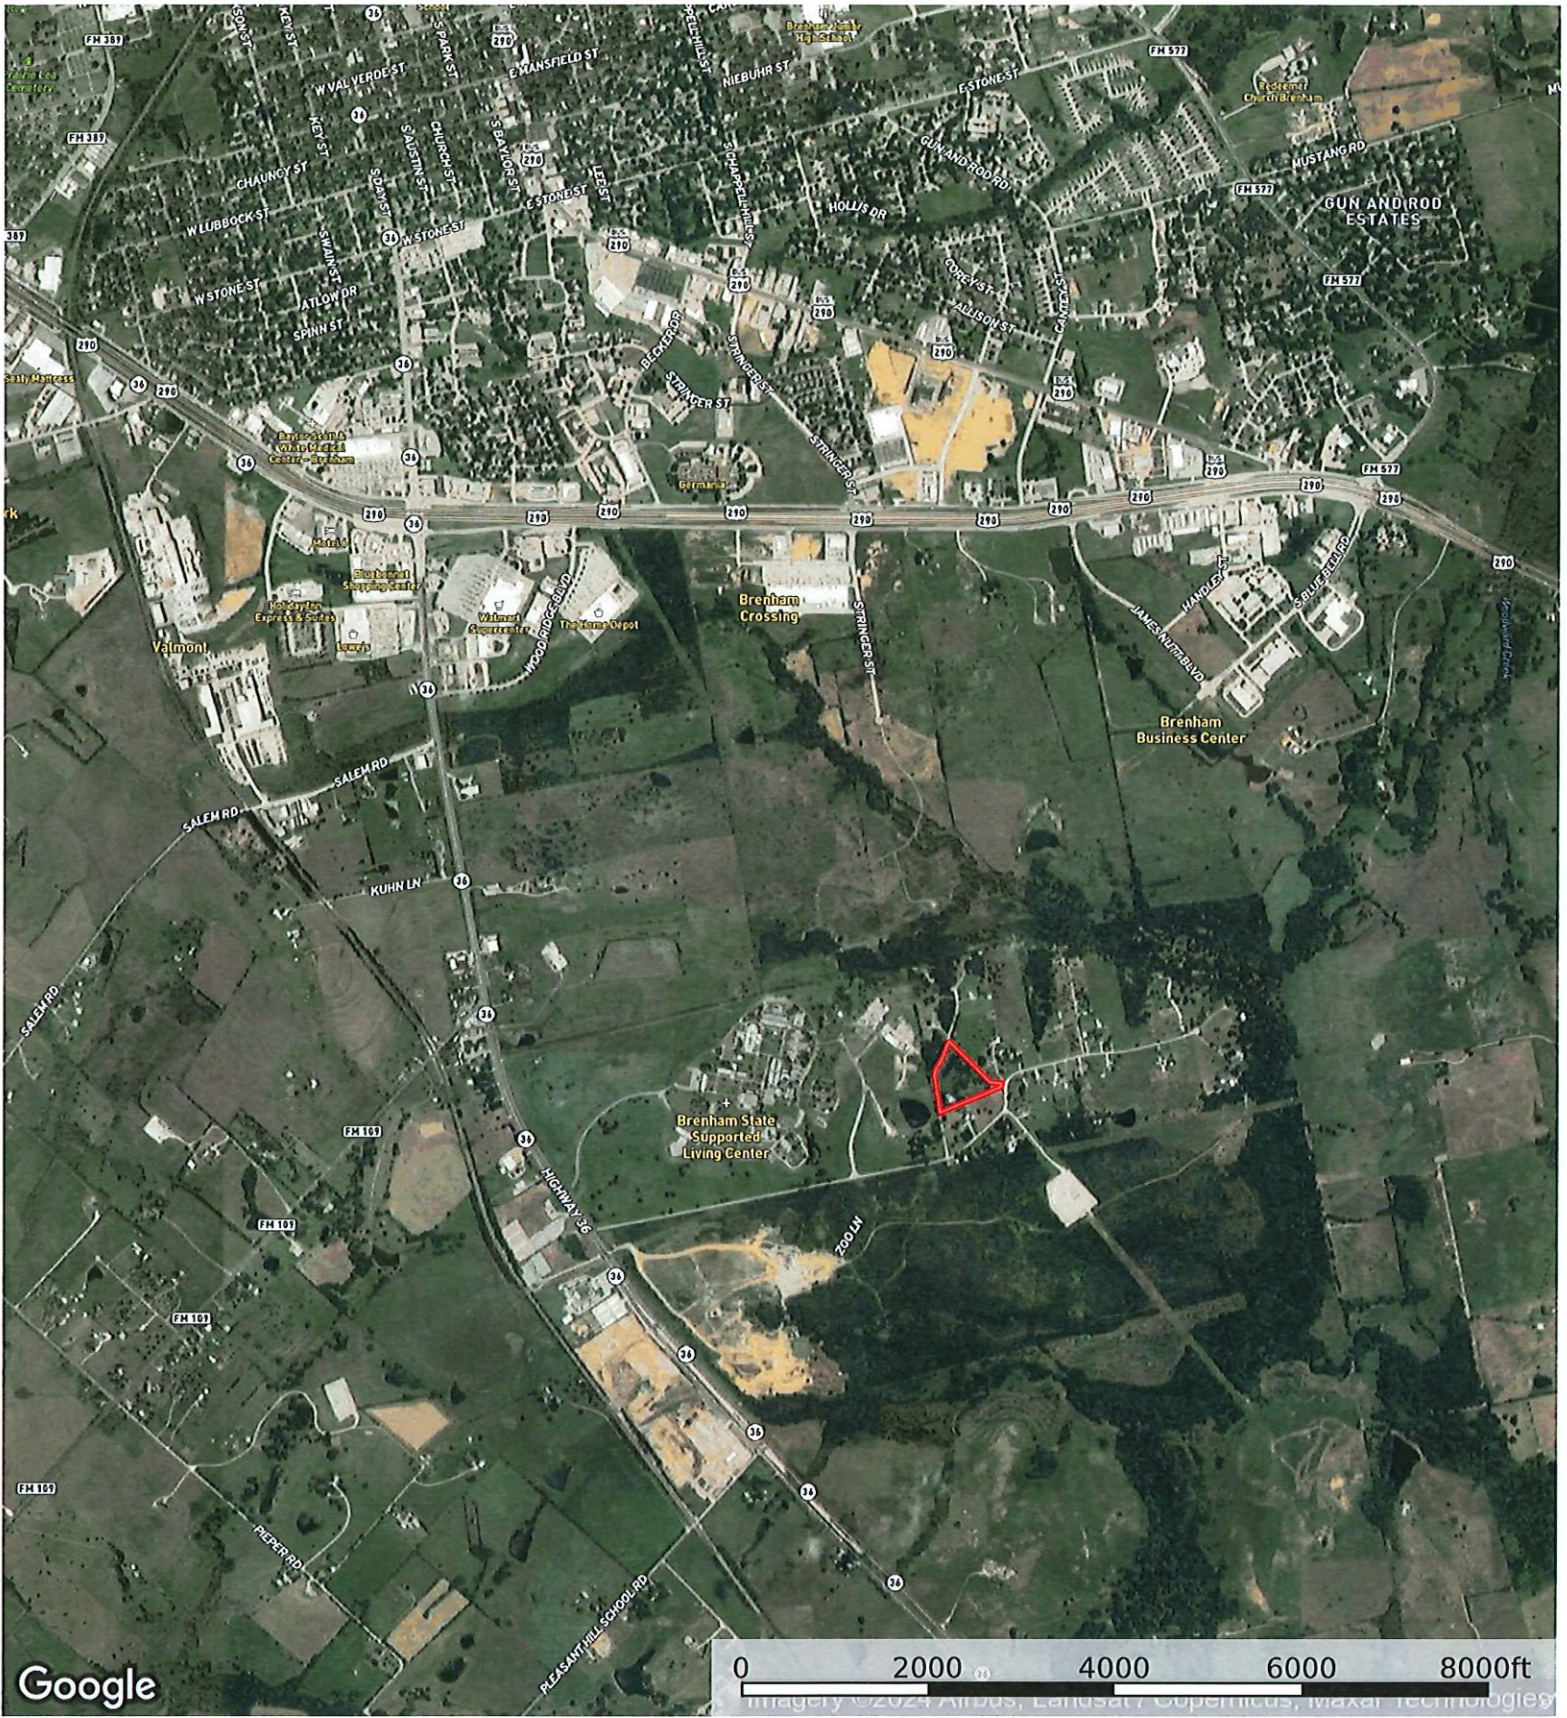

 Boundary

 Boundary

Google

0 2000 4000 6000 8000ft

Boundary

FLOOR PLAN CREATED BY CUBICASA APP. MEASUREMENTS DEEMED HIGHLY RELIABLE BUT NOT GUARANTEED.

7

FLOOR PLAN CREATED BY CUBICASA APP. MEASUREMENTS DEEMED HIGHLY RELIABLE BUT NOT GUARANTEED.