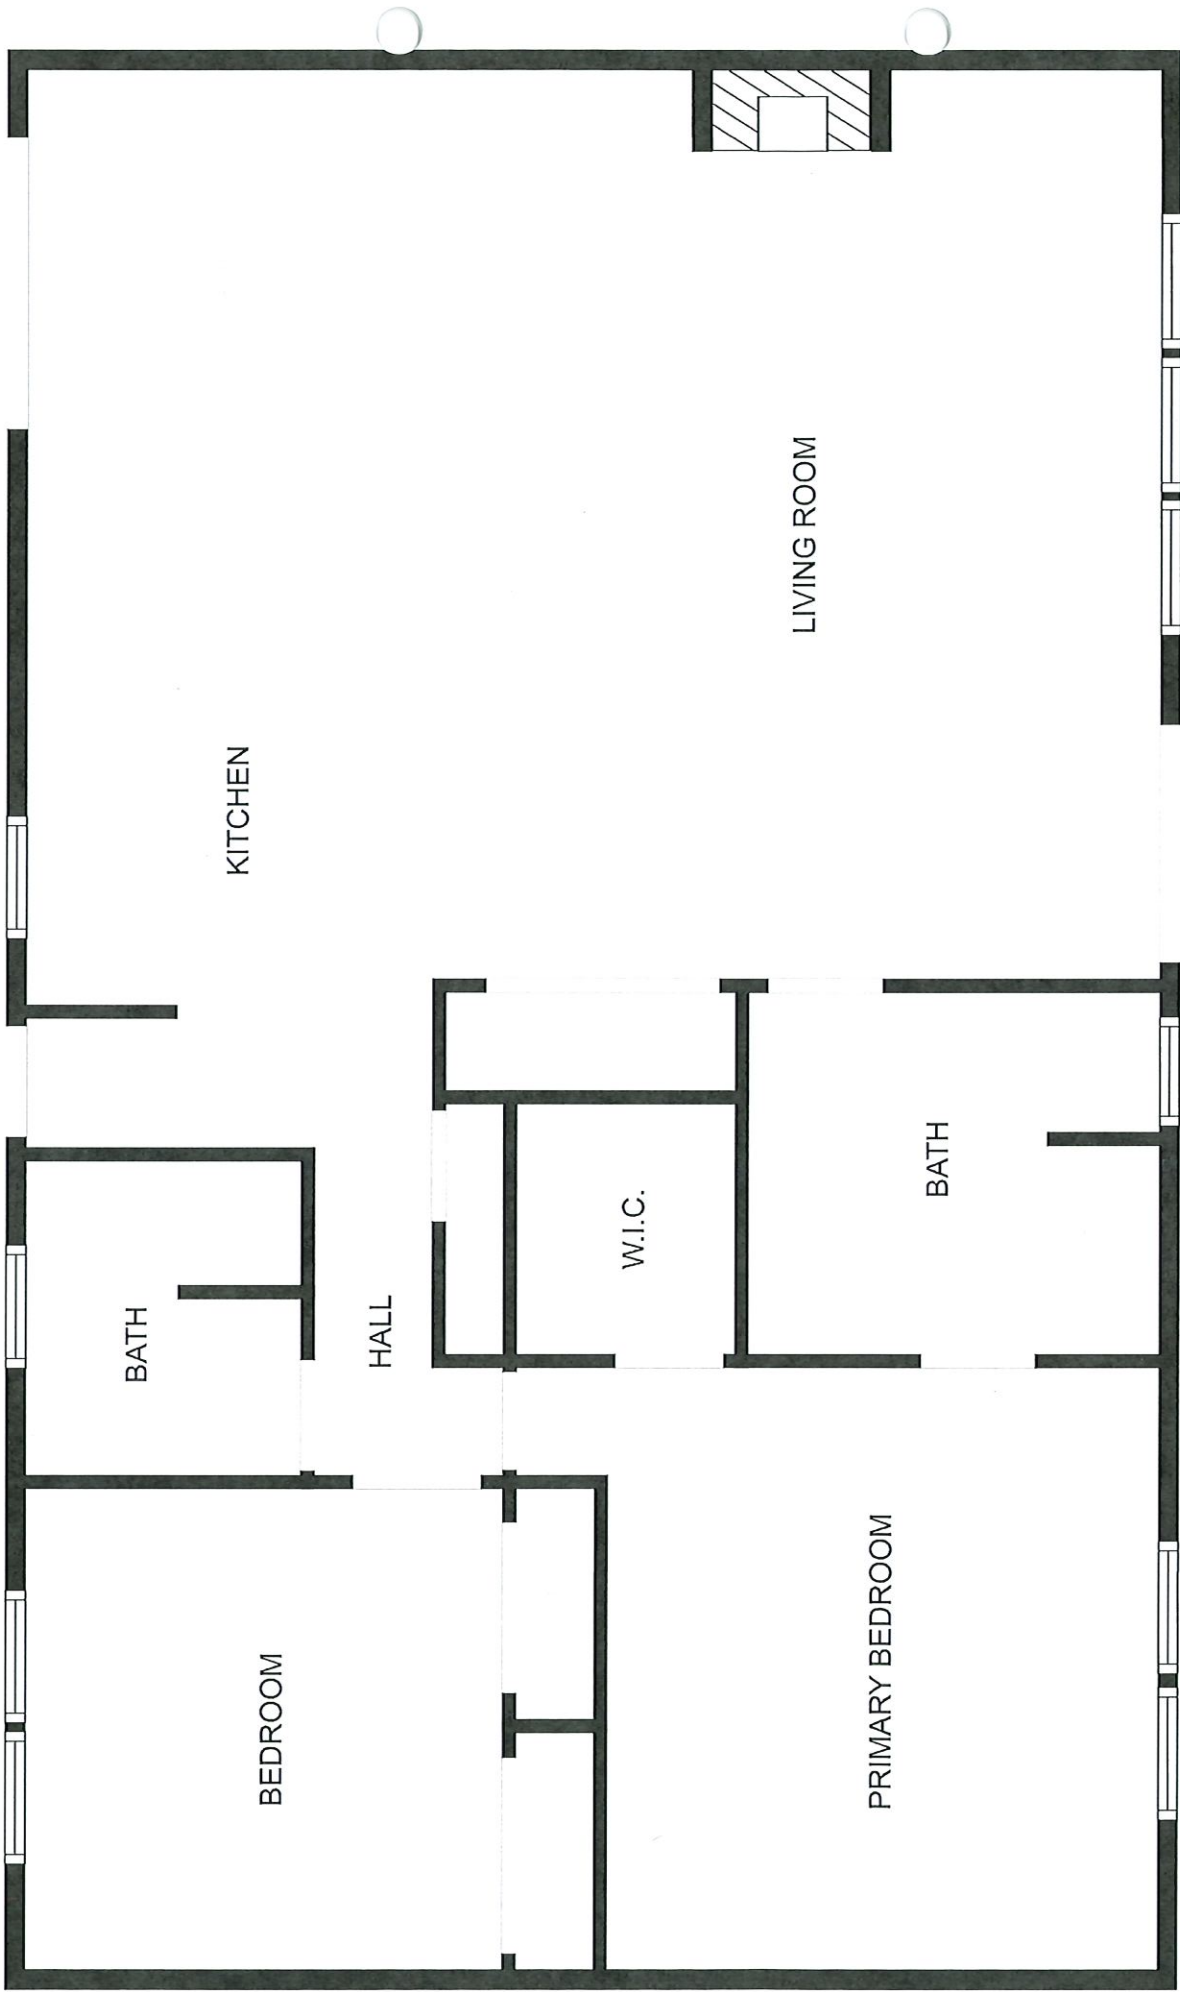

 Boundary

 Boundary

Google

0 2000 4000 6000 8000ft

Boundary

FLOOR PLAN CREATED BY CUBICASA APP. MEASUREMENTS DEEMED HIGHLY RELIABLE BUT NOT GUARANTEED.

7

FLOOR PLAN CREATED BY CUBICASA APP. MEASUREMENTS DEEMED HIGHLY RELIABLE BUT NOT GUARANTEED.