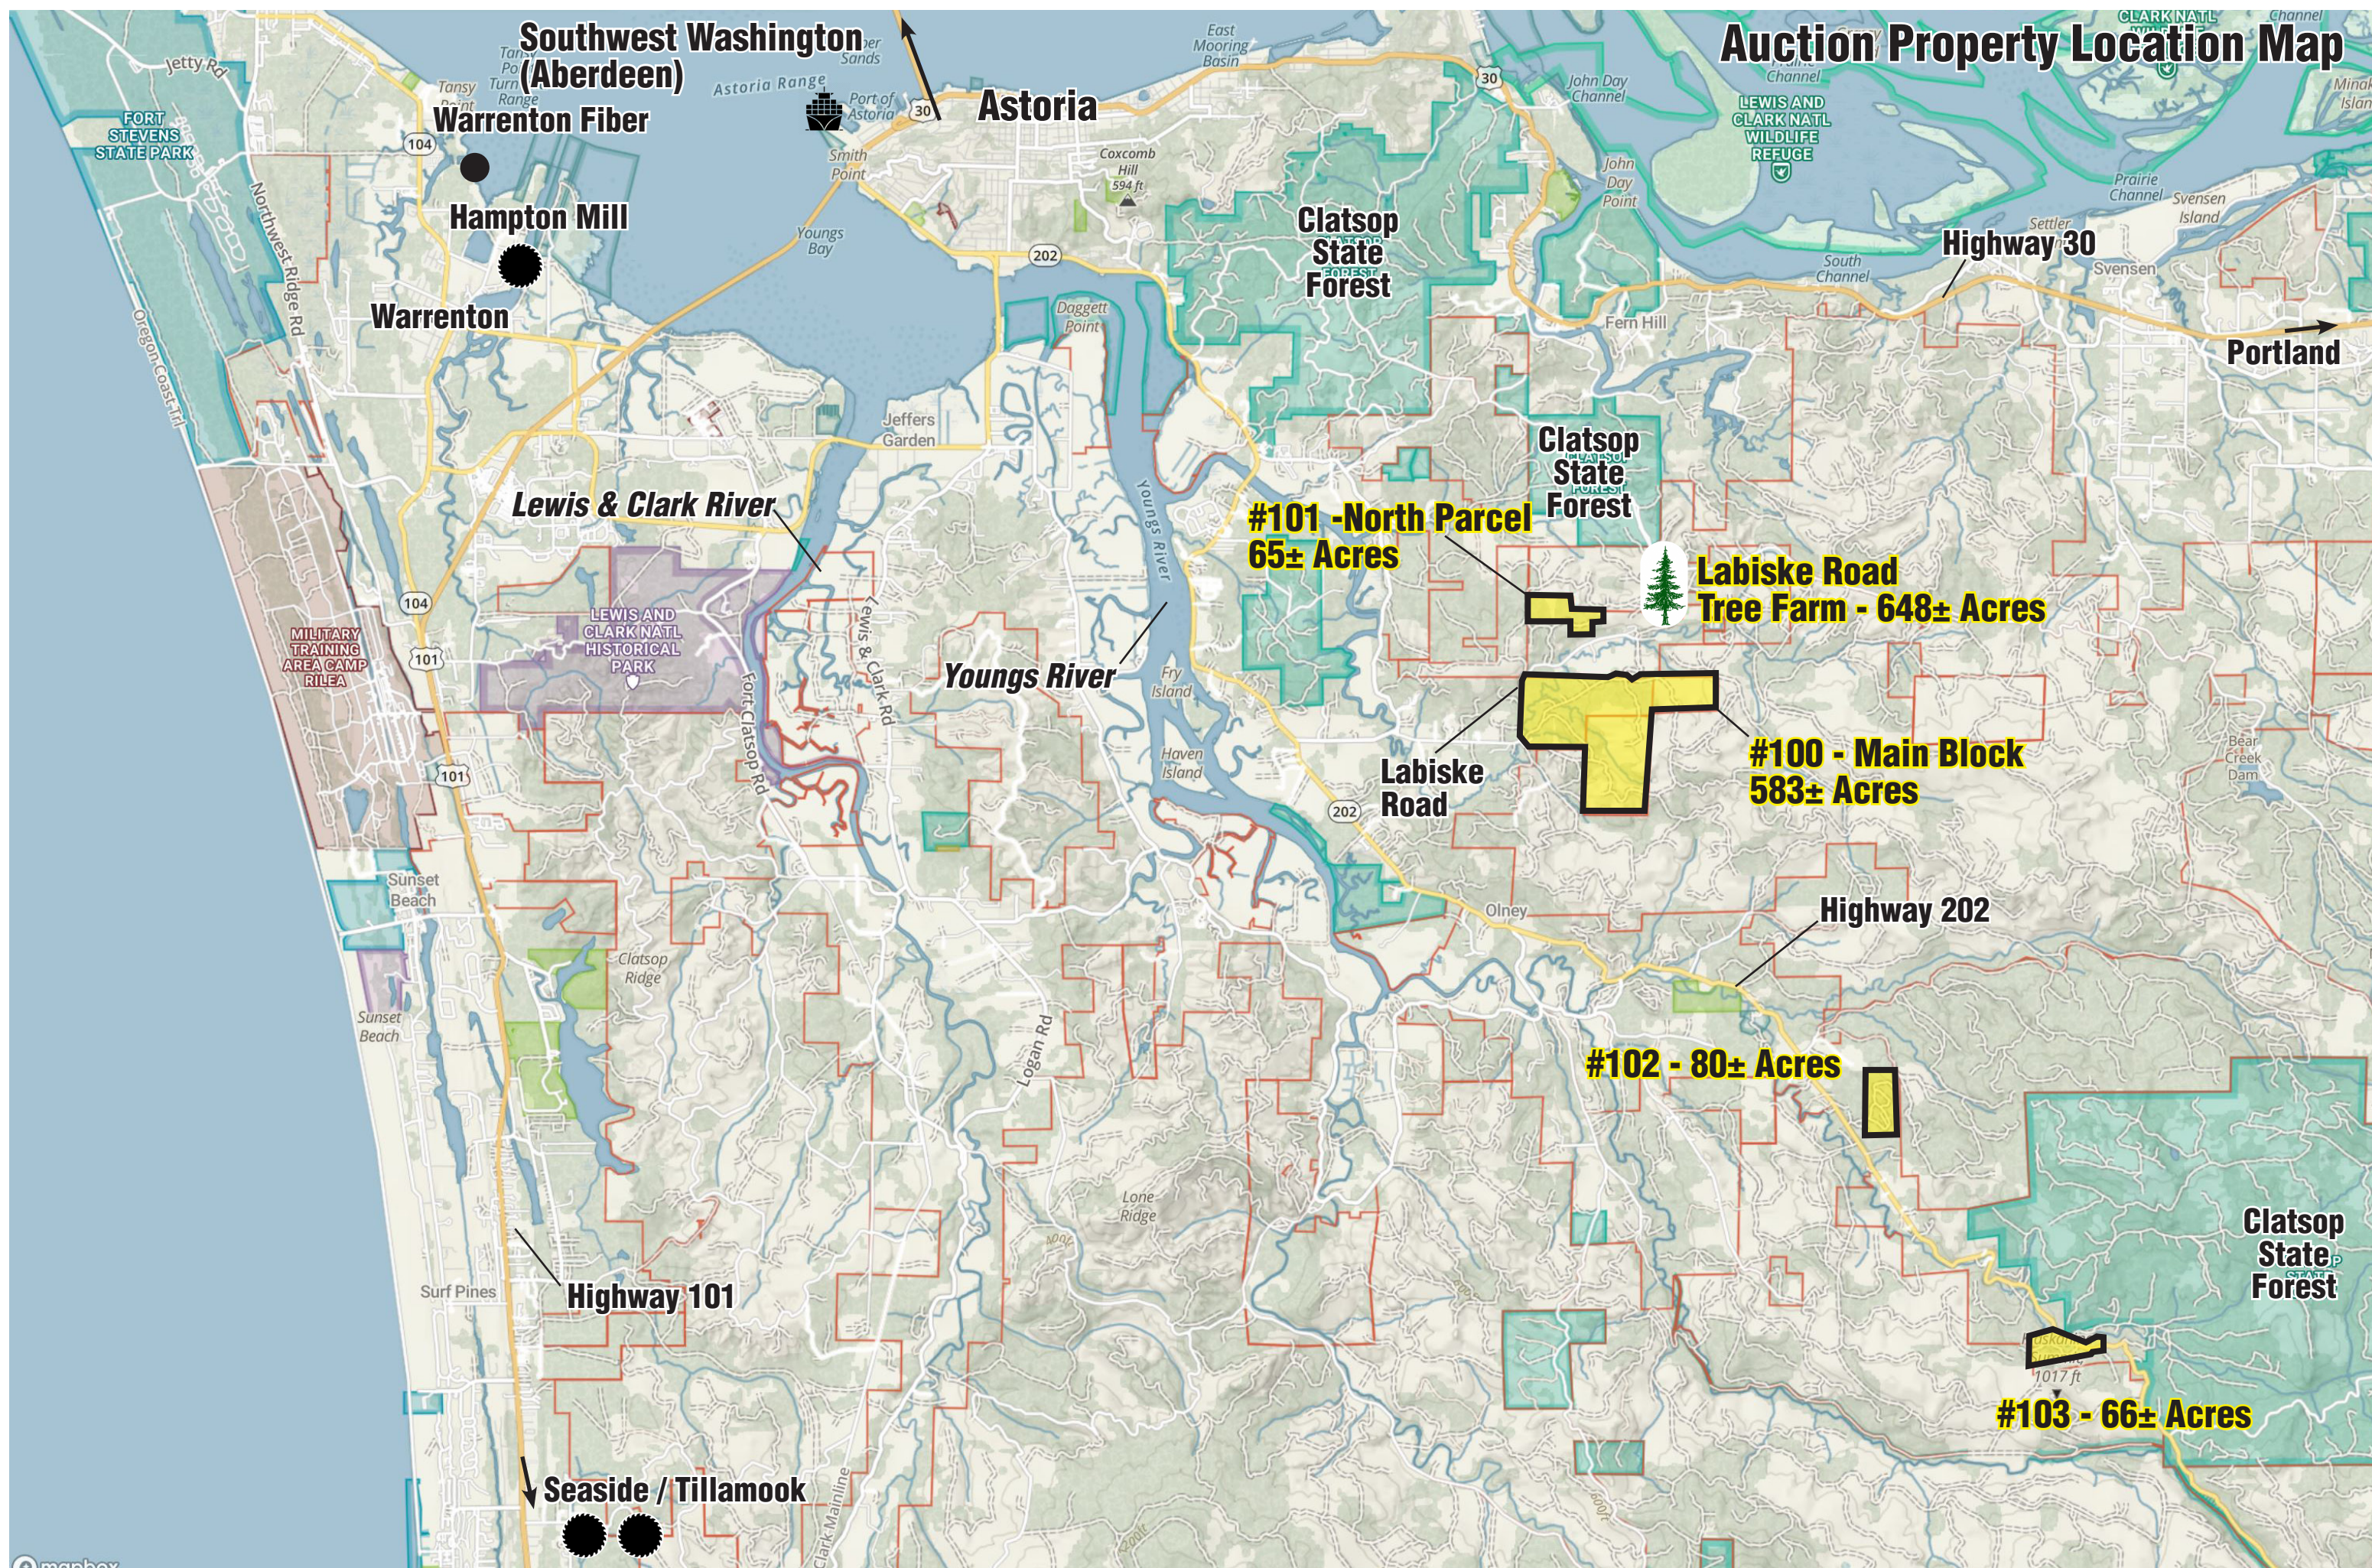

# Auction Property Location Map

Southwest Washington  
(Aberdeen)

Warrenton Fiber

Hampton Mill

Warrenton

Astoria

Clatsop State Forest

Clatsop State Forest

Portland

Lewis & Clark River

LEWIS AND CLARK NATL HISTORICAL PARK

Youngs River

#101 - North Parcel  
65± Acres

Labiske Road Tree Farm - 648± Acres

#100 - Main Block  
583± Acres

Labiske Road

Highway 202

#102 - 80± Acres

Highway 101

Clatsop State Forest

Seaside / Tillamook

#103 - 66± Acres