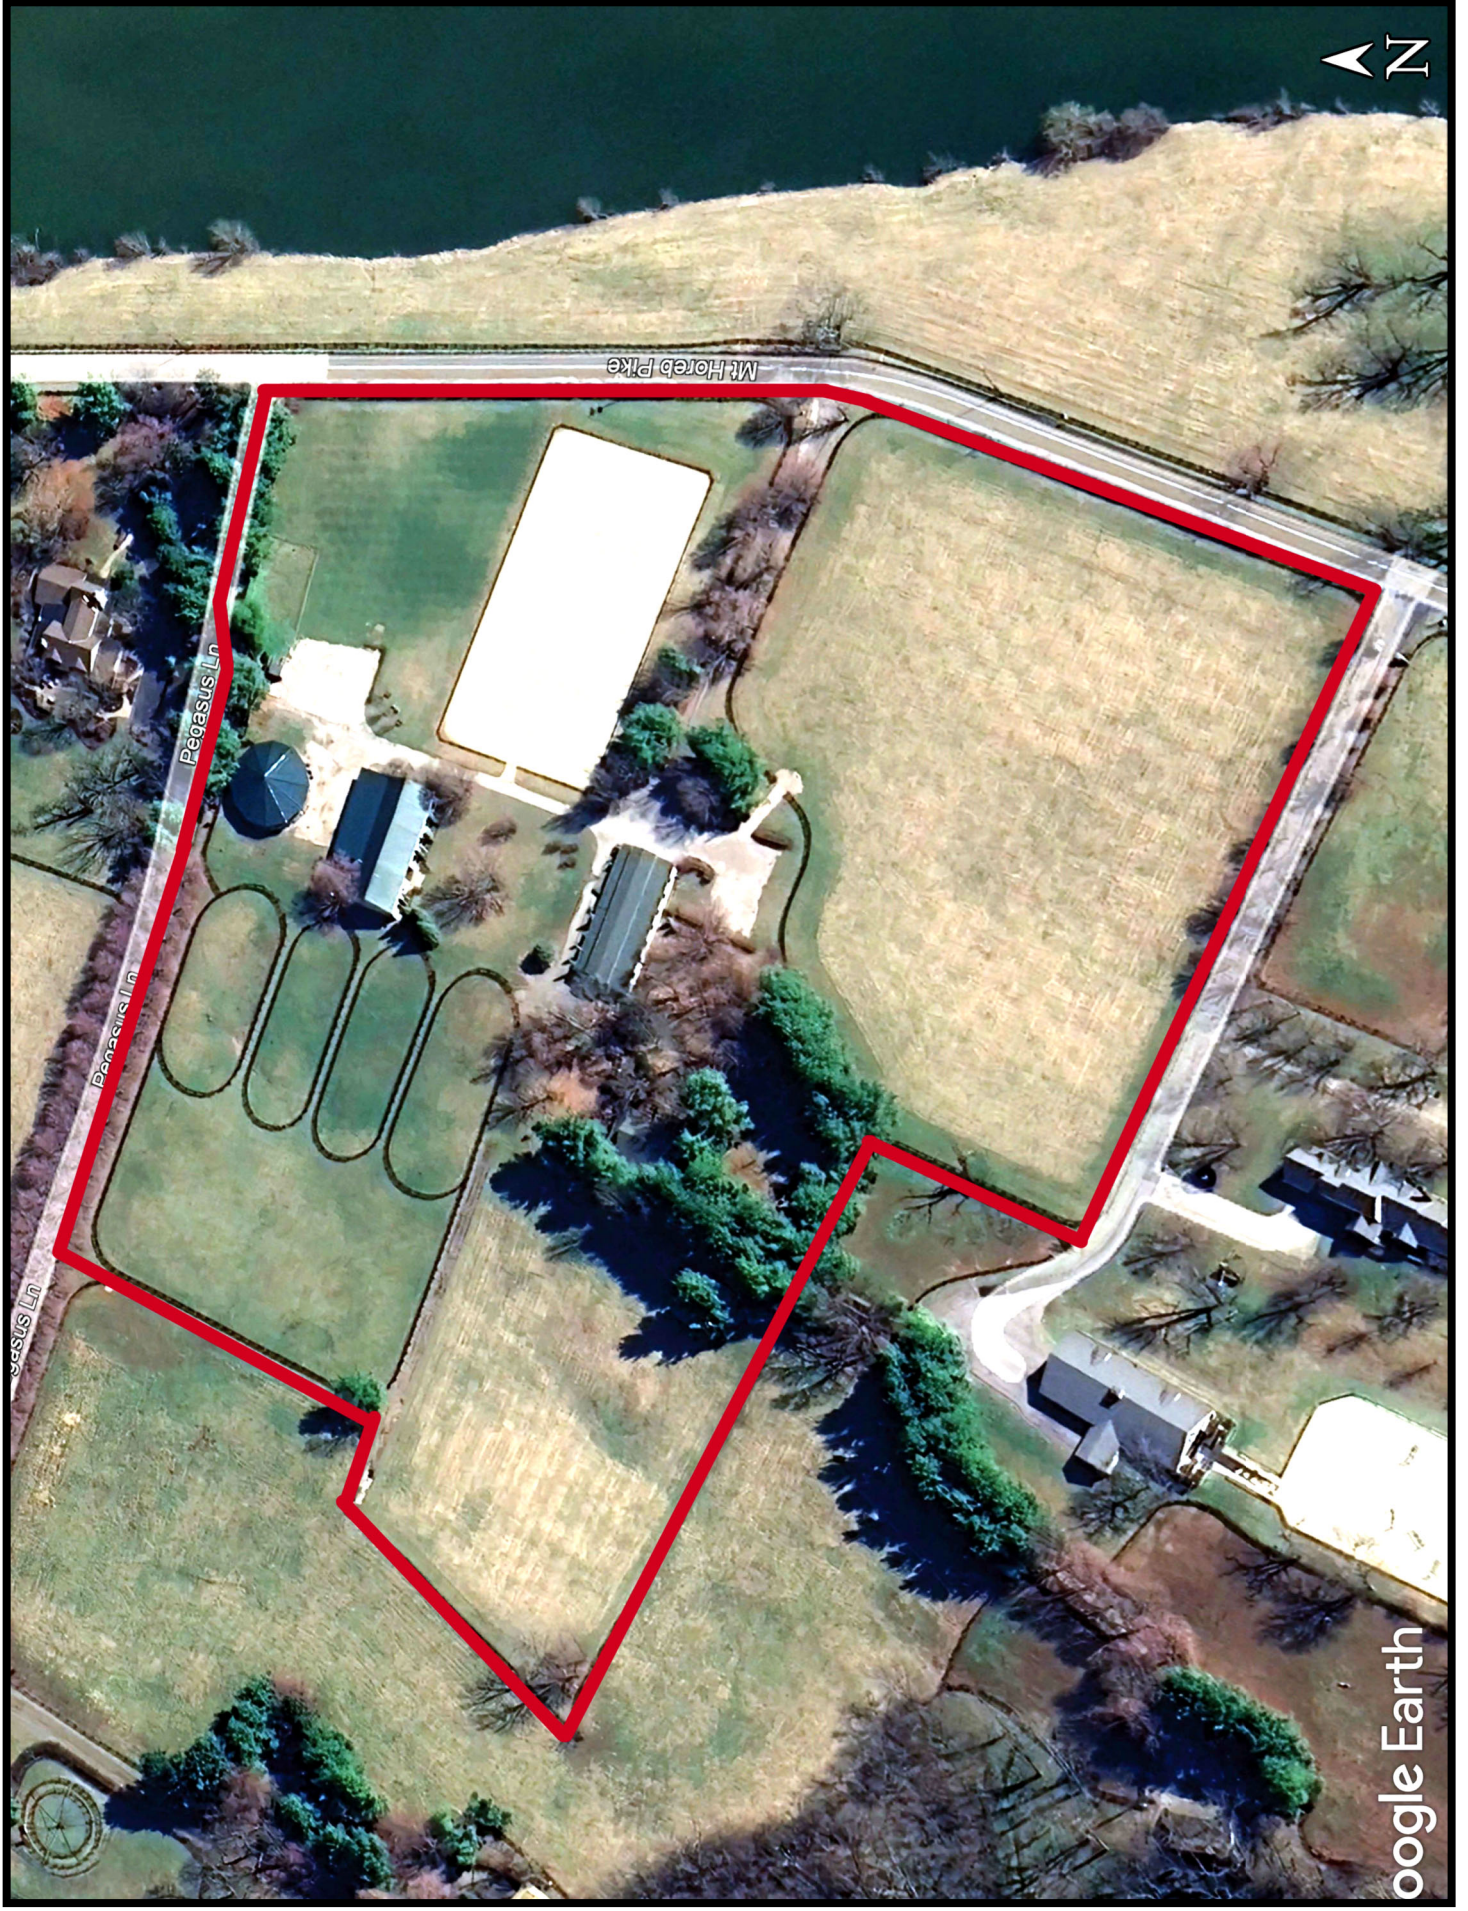

4781 Mt. Horeb Pike, Lexington, Fayette County, KY—12.4 Acres±

Property boundaries are only approximations and do not represent actual property lines. This is for illustration purposes only.