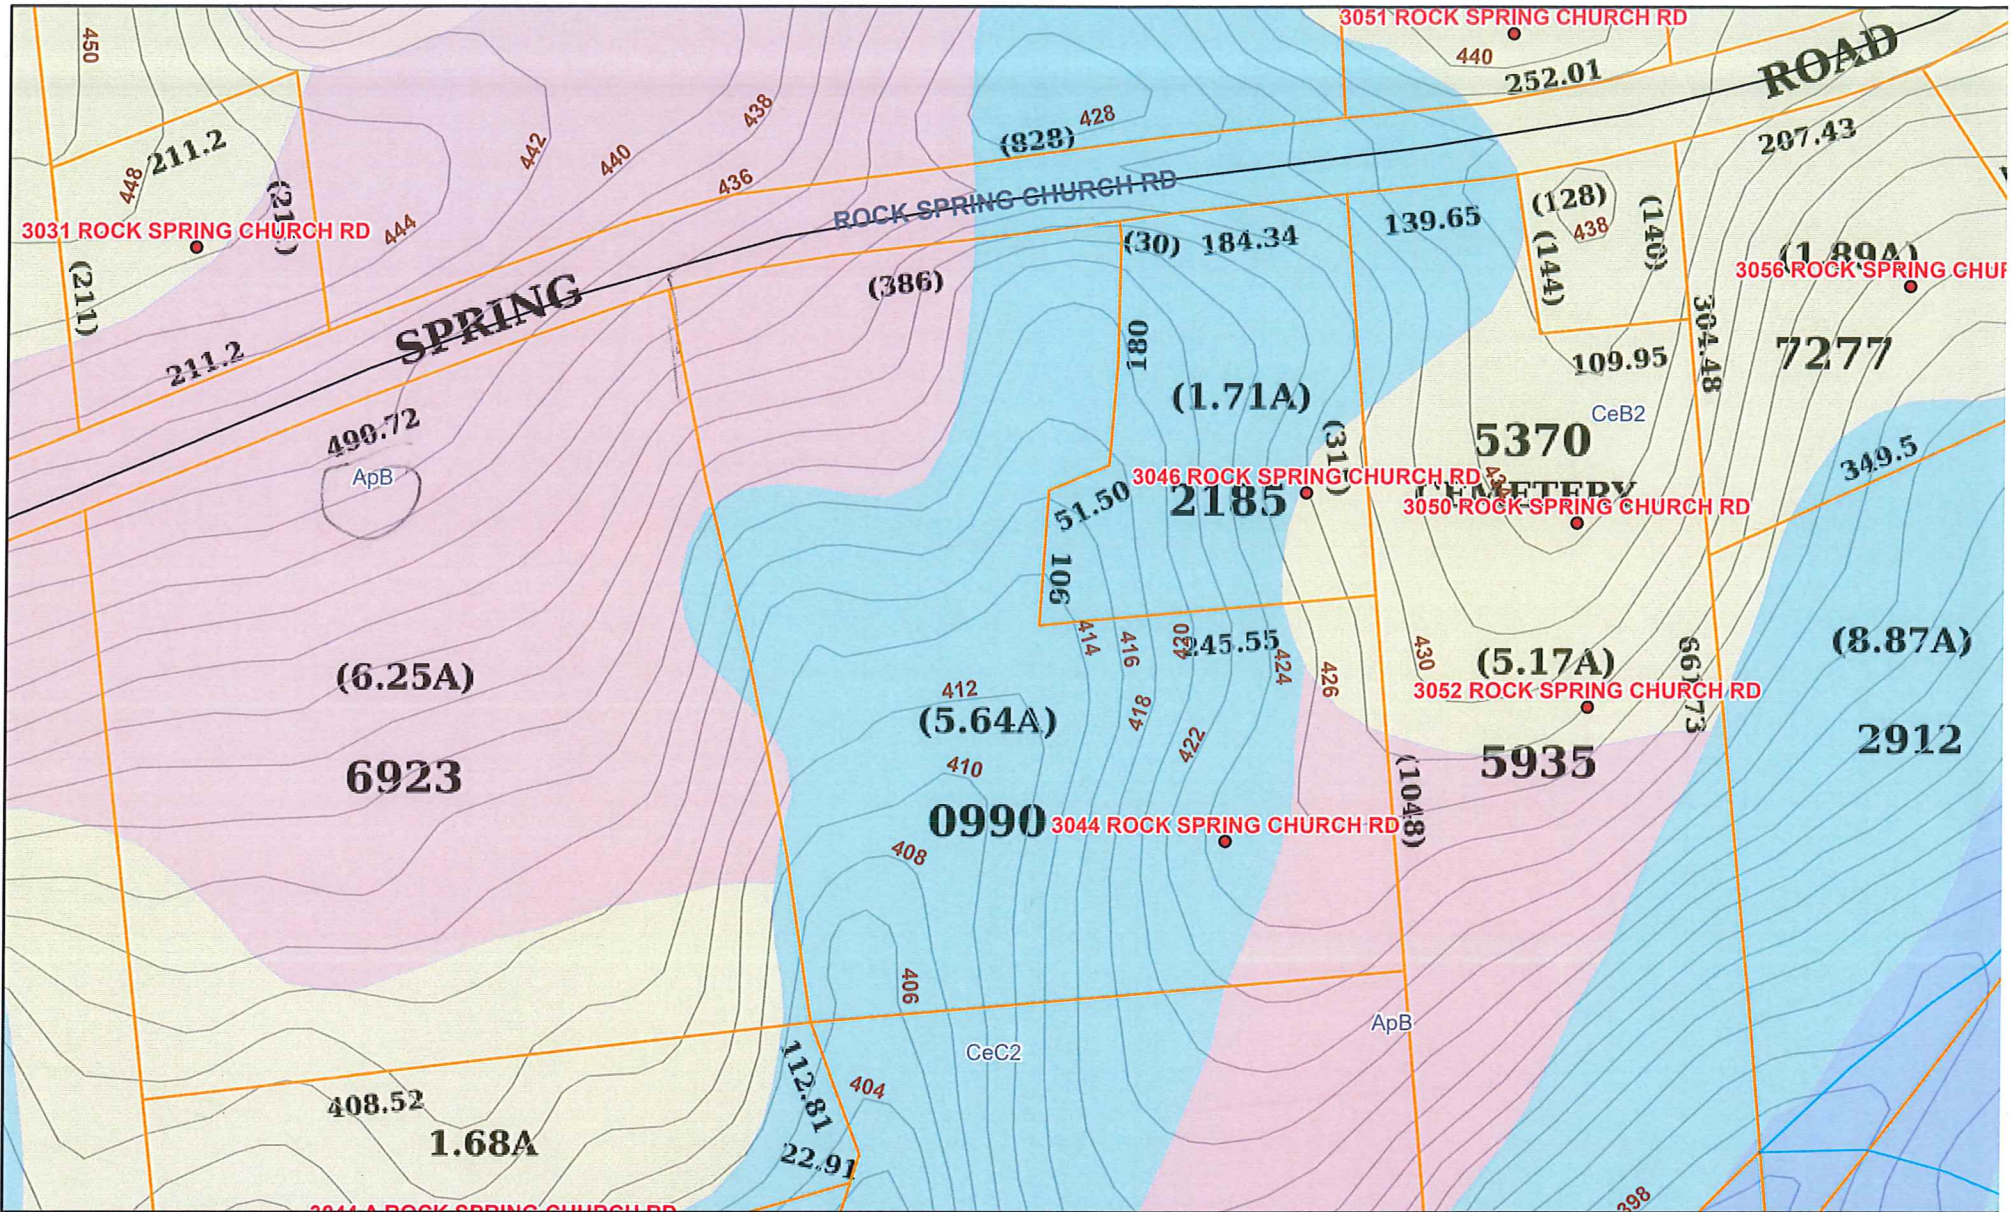

Granville County, NC

2/29/2024, 9:34:04 PM

- Address Points
- Centerlines
- County Boundary
- Hydro
- Parcels
- Soils
- CeB2
- CeC2
- ChA
- PaE
- Topography
- granville_nc_anno
- ApB