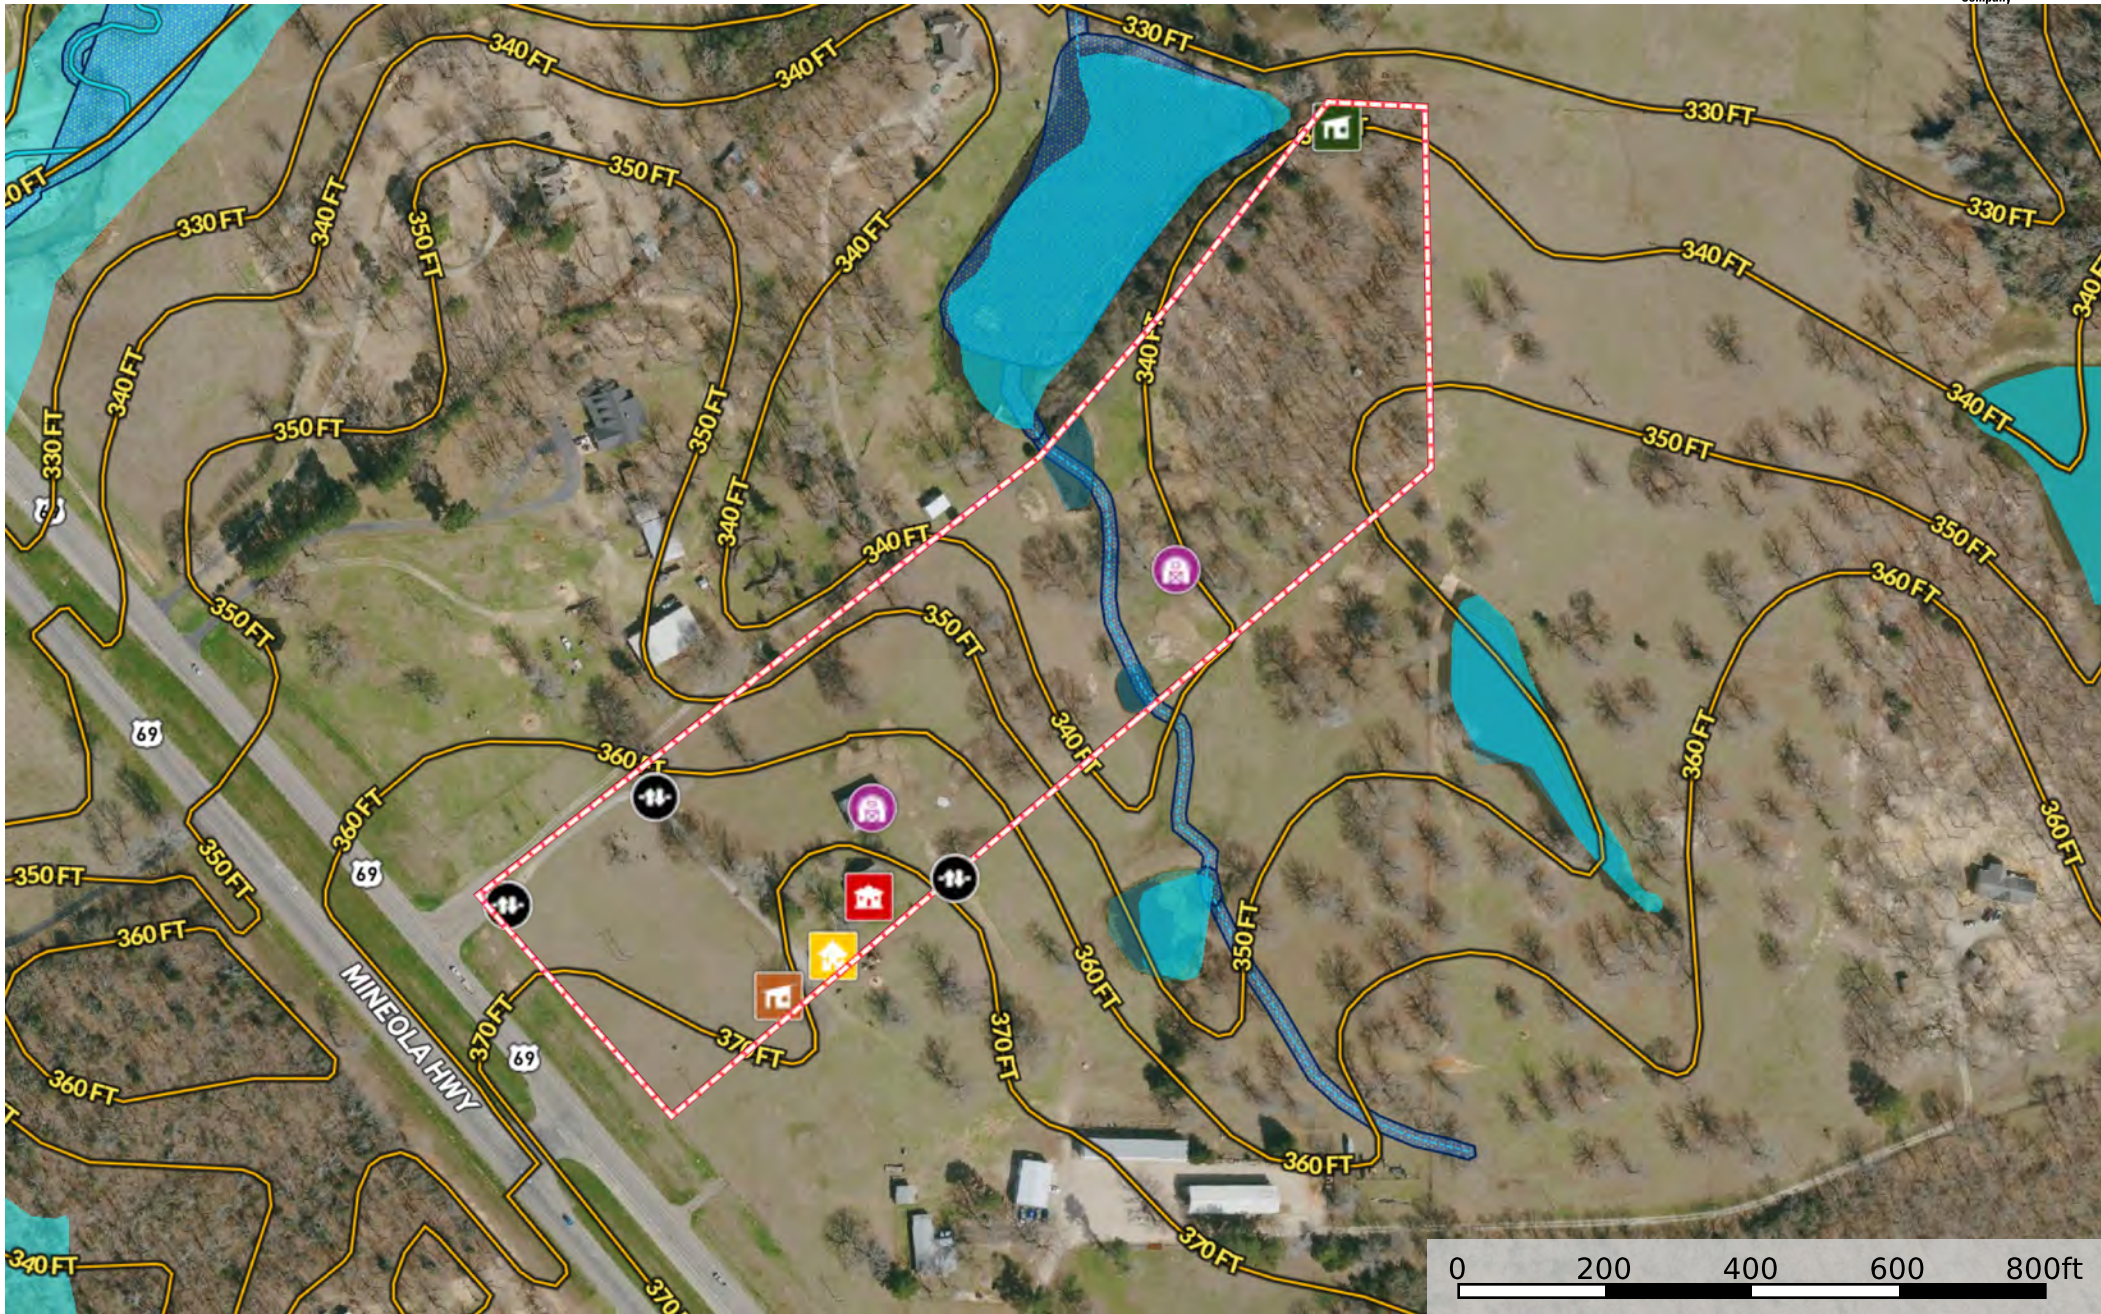

Lindale TX Home with Acreage for Sale 14.052 acres

Smith County, Texas, 14.052 AC +/-

- | | | | | | | | | | | | | | |
|--------------|----------------------|---------------|------------|----------------------|-----------------------|----------|-------------|---------------------|---------------------|----------|---------|------------------------|----------|
| Shed / Shack | Carport | Garage / shop | Main House | Gate | Barn | Boundary | Pond / Tank | 100 Year Floodplain | 500 Year Floodplain | Floodway | Special | Unmapped/ Not Included | Wetlands |
| Riparian | Stream, Intermittent | River/Creek | Water Body | Secondary Sch. Dist. | Elementary Sch. Dist. | | | | | | | | |