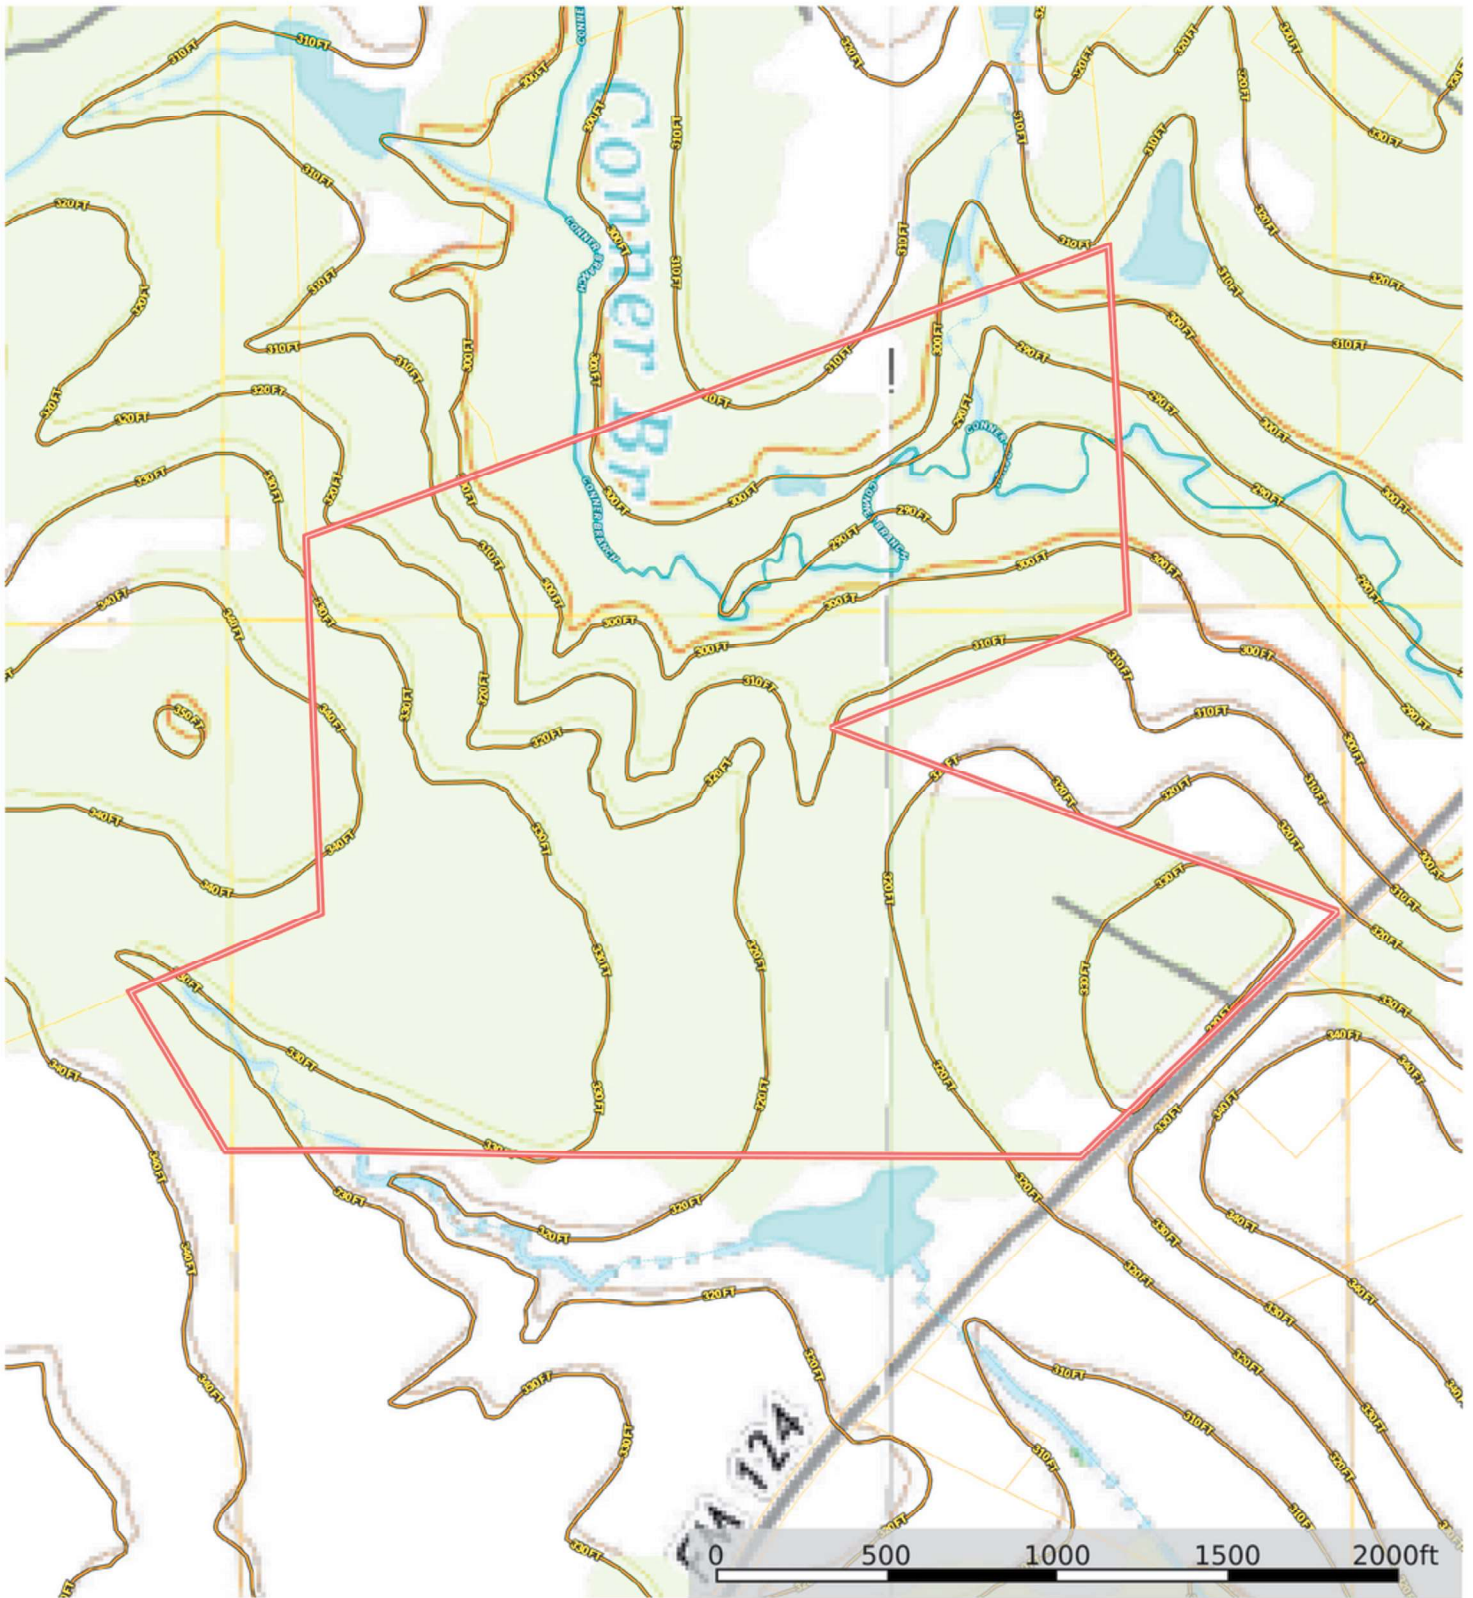

TBD FM 124,
Beckville, TX 75631

TOPO

Panola County
129+/- Acres

FM 124, Beckville, TX Stream, Intermittent River/Creek Water Body

Data presented is for reference purposes only and cannot be guaranteed.

id. The information contained herein was obtained from sources deemed to be reliable. Land id™ Services makes no warranties or guarantees as to the completeness or accuracy thereof.