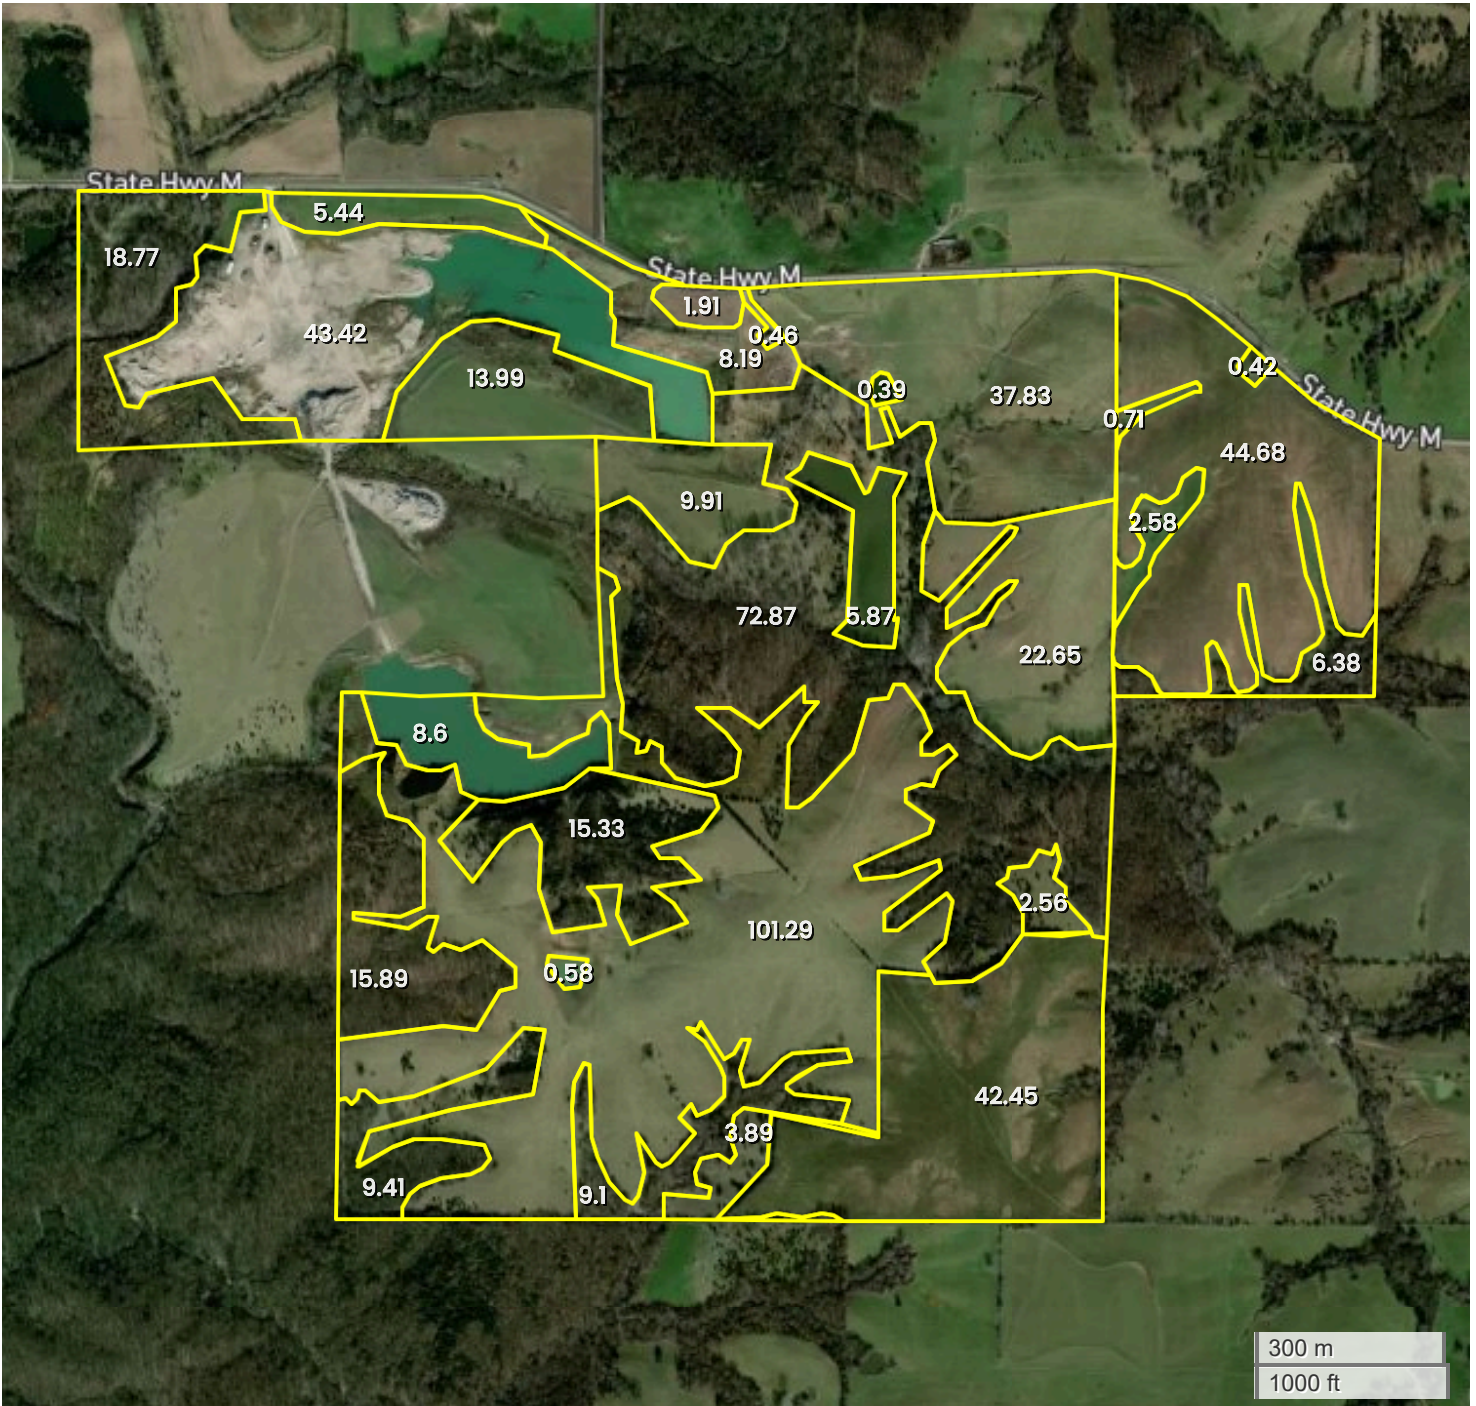

MERCER COUNTY, MO (499.91 AC TOTAL, 282.71 AC TILLABLE)

AERIAL MAP

Center: 40.505556, -93.476912

22-66N-23W

Somerset Township

Mercer County, MO

FarmWorth, LLC makes no representations or warranties, express or implied, as to the accuracy of any information, data, numerical values, boundaries, or any other information generated through the use of FarmWorth.com. User is solely responsible for independently investigating and determining all information provided through FarmWorth.com prior to use and waives any and all claims against FarmWorth, LLC for any inaccuracies or inconsistencies in the information and/or data.