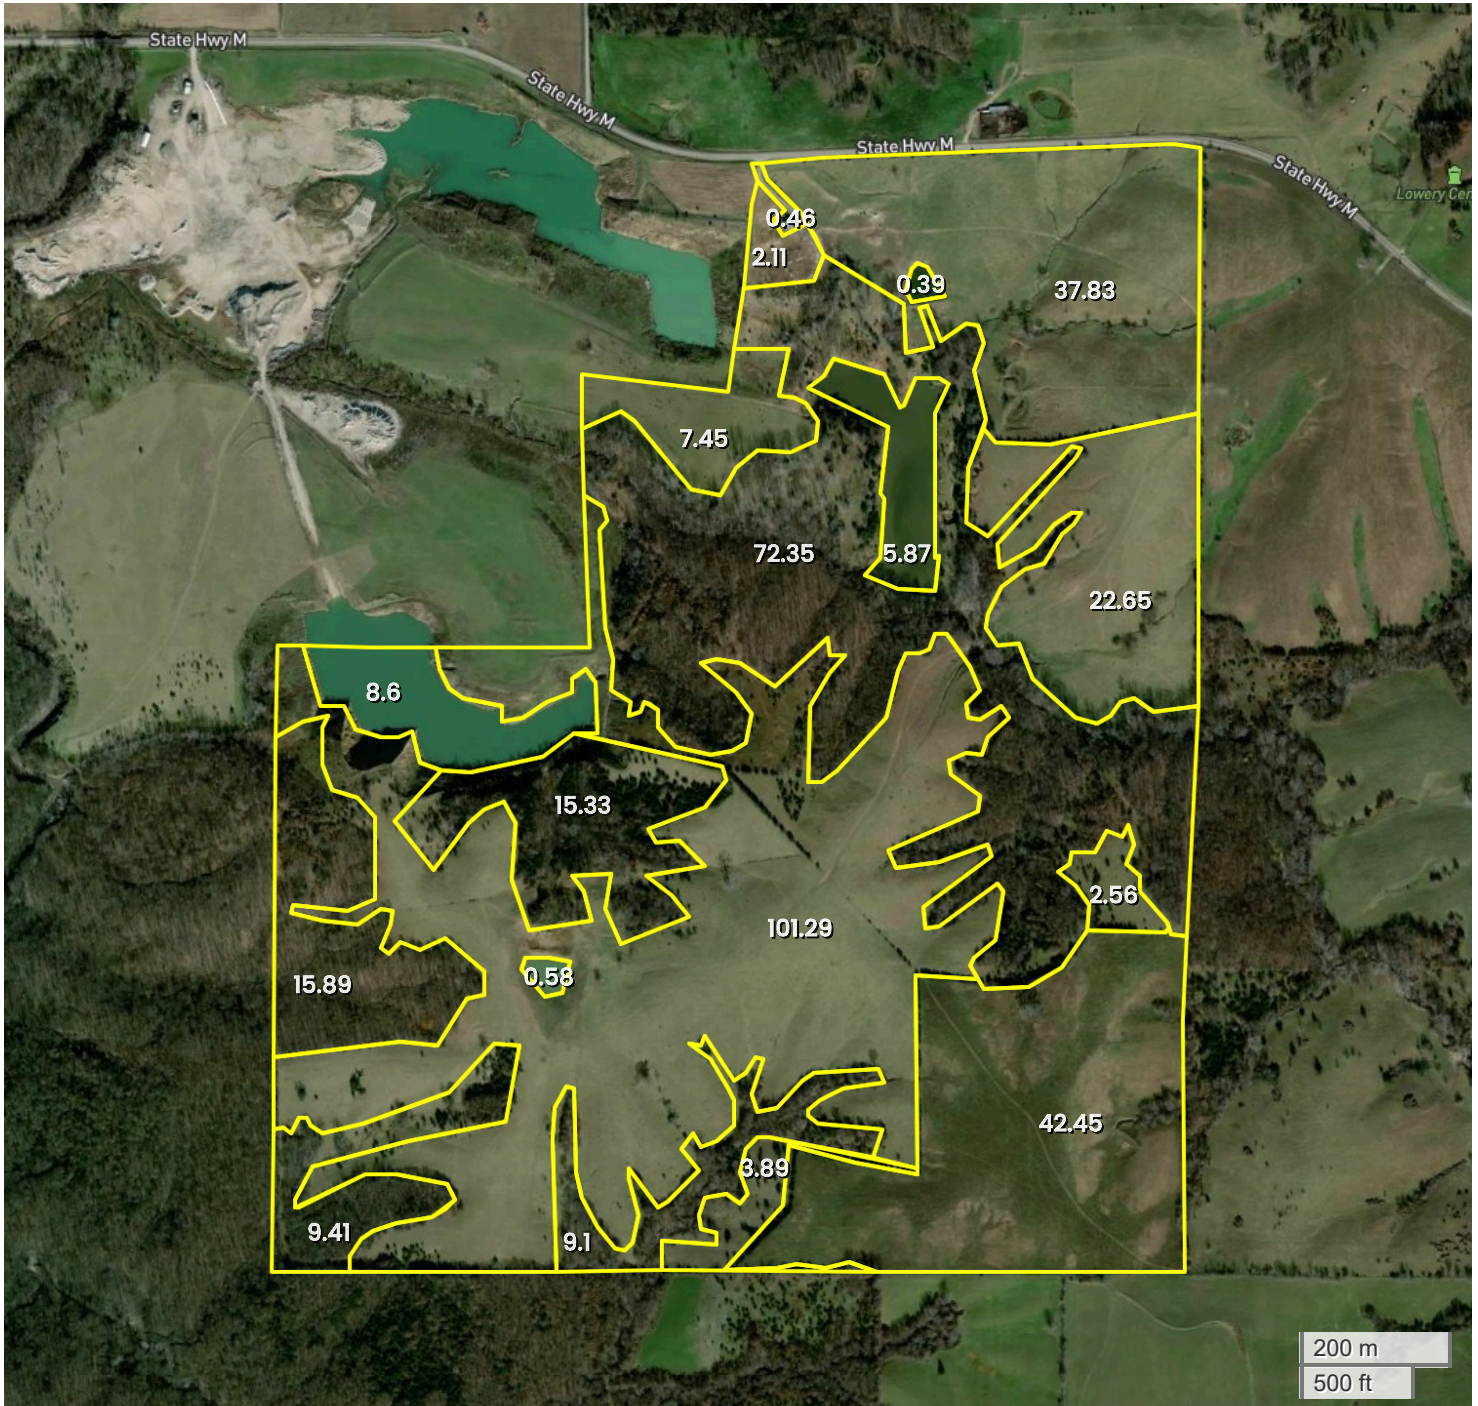

RECREATIONAL TRACT (355.97 AC TOTAL, 214.23 AC TILLABLE)

# AERIAL MAP

Center: 40.504994, -93.476977

22-66N-23W

Somerset Township

Mercer County, MO

FarmWorth, LLC makes no representations or warranties, express or implied, as to the accuracy of any information, data, numerical values, boundaries, or any other information generated through the use of FarmWorth.com. User is solely responsible for independently investigating and determining all information provided through FarmWorth.com prior to use and waives any and all claims against FarmWorth, LLC for any inaccuracies or inconsistencies in the information and/or data.