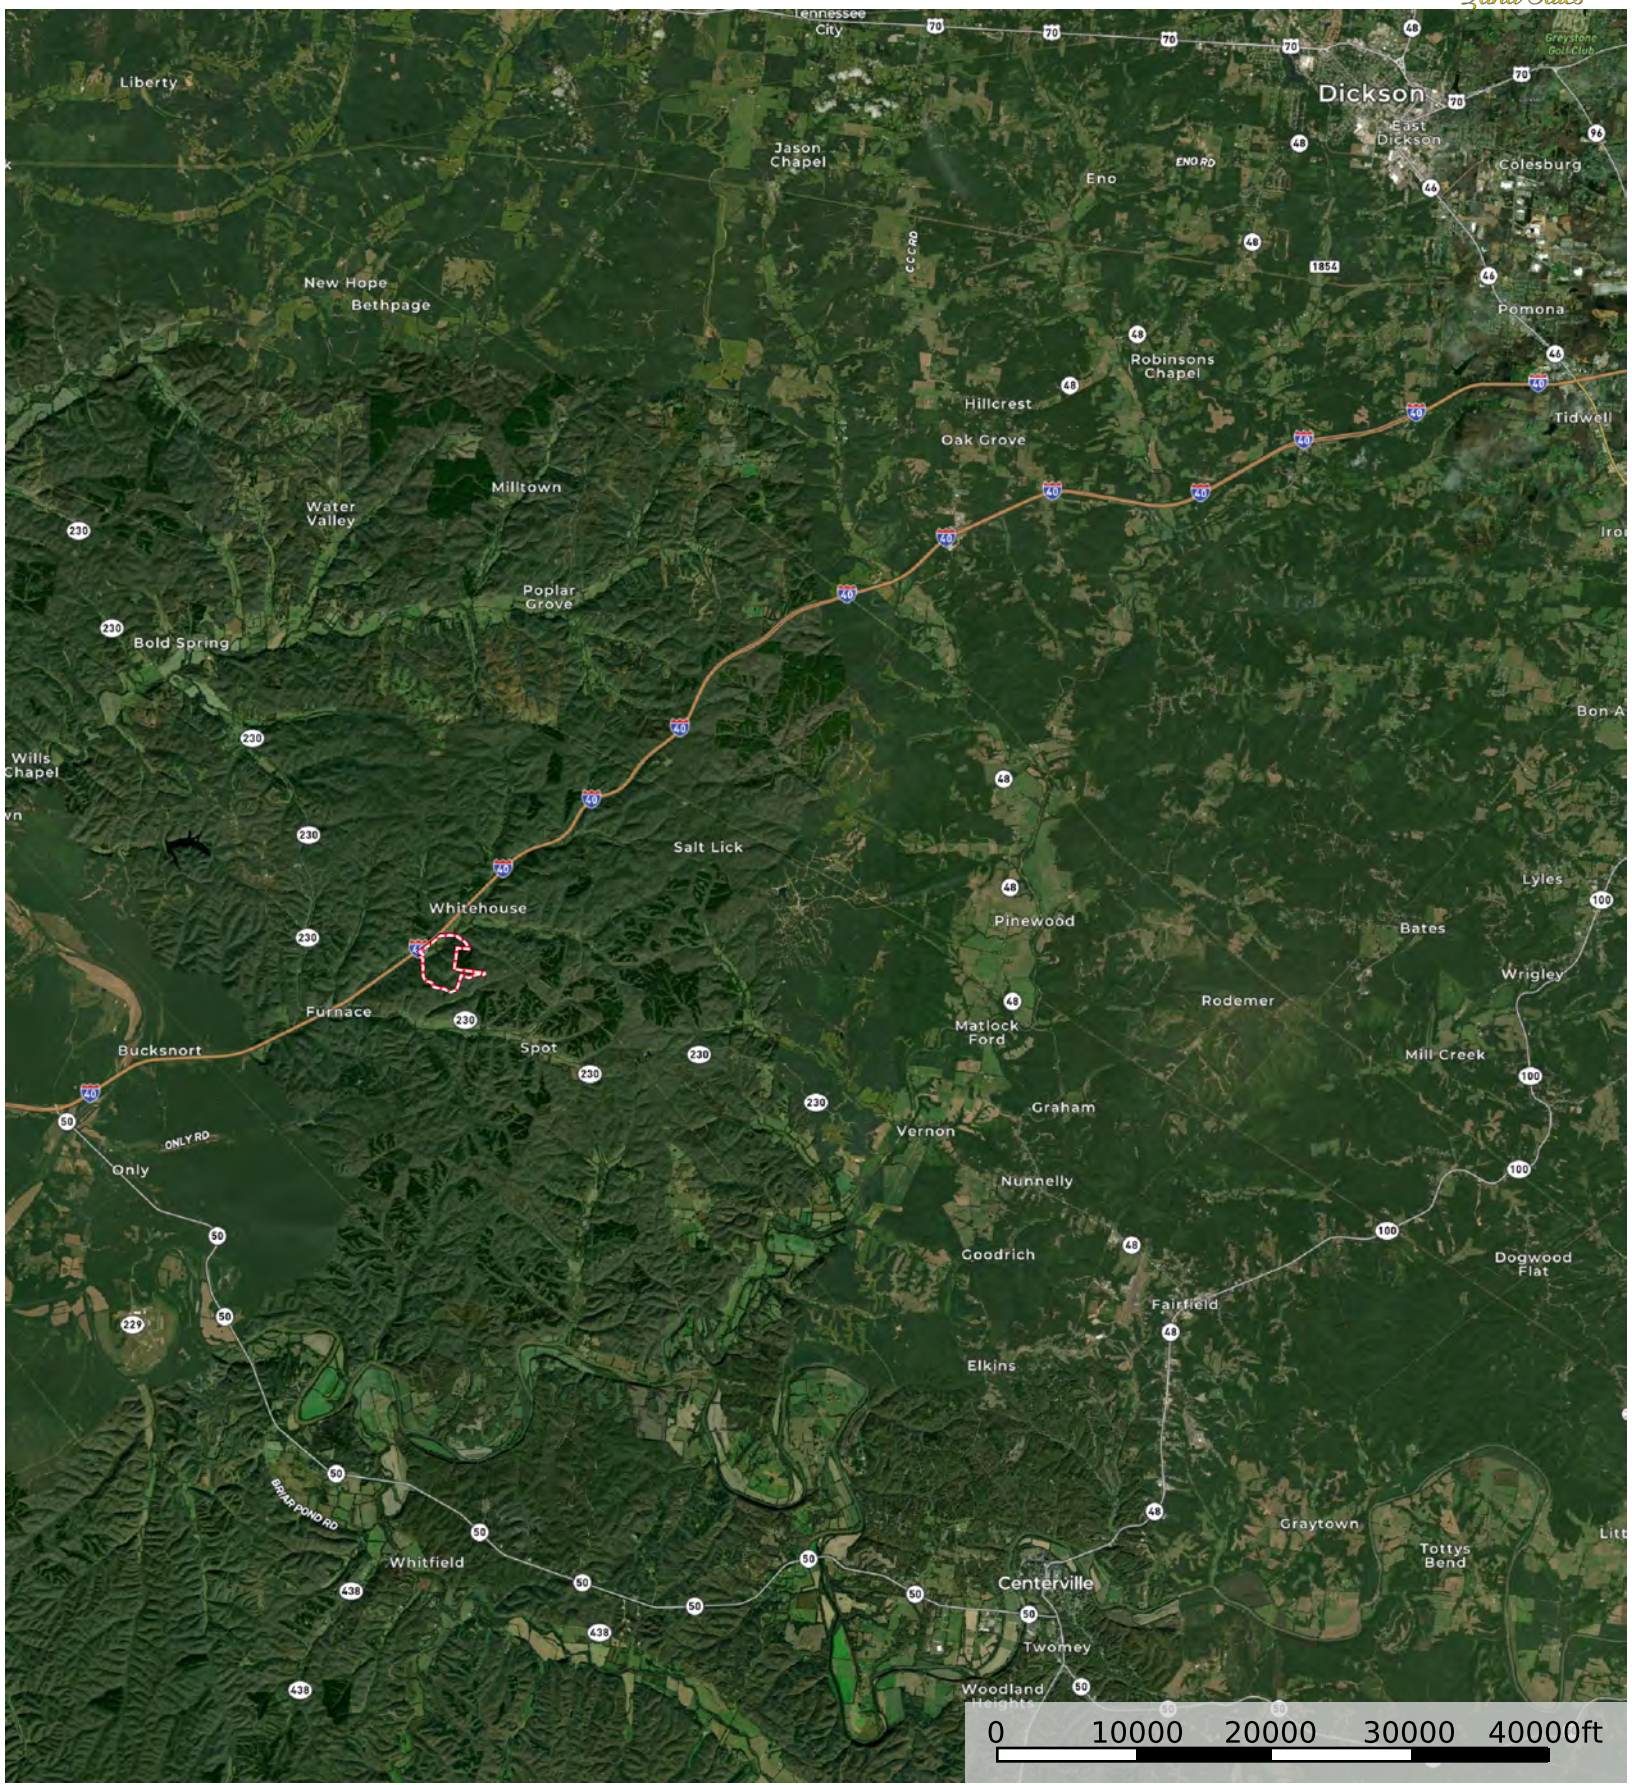

Sugar Creek Ridge

Hickman County, Tennessee, 223 AC +/-

 Boundary