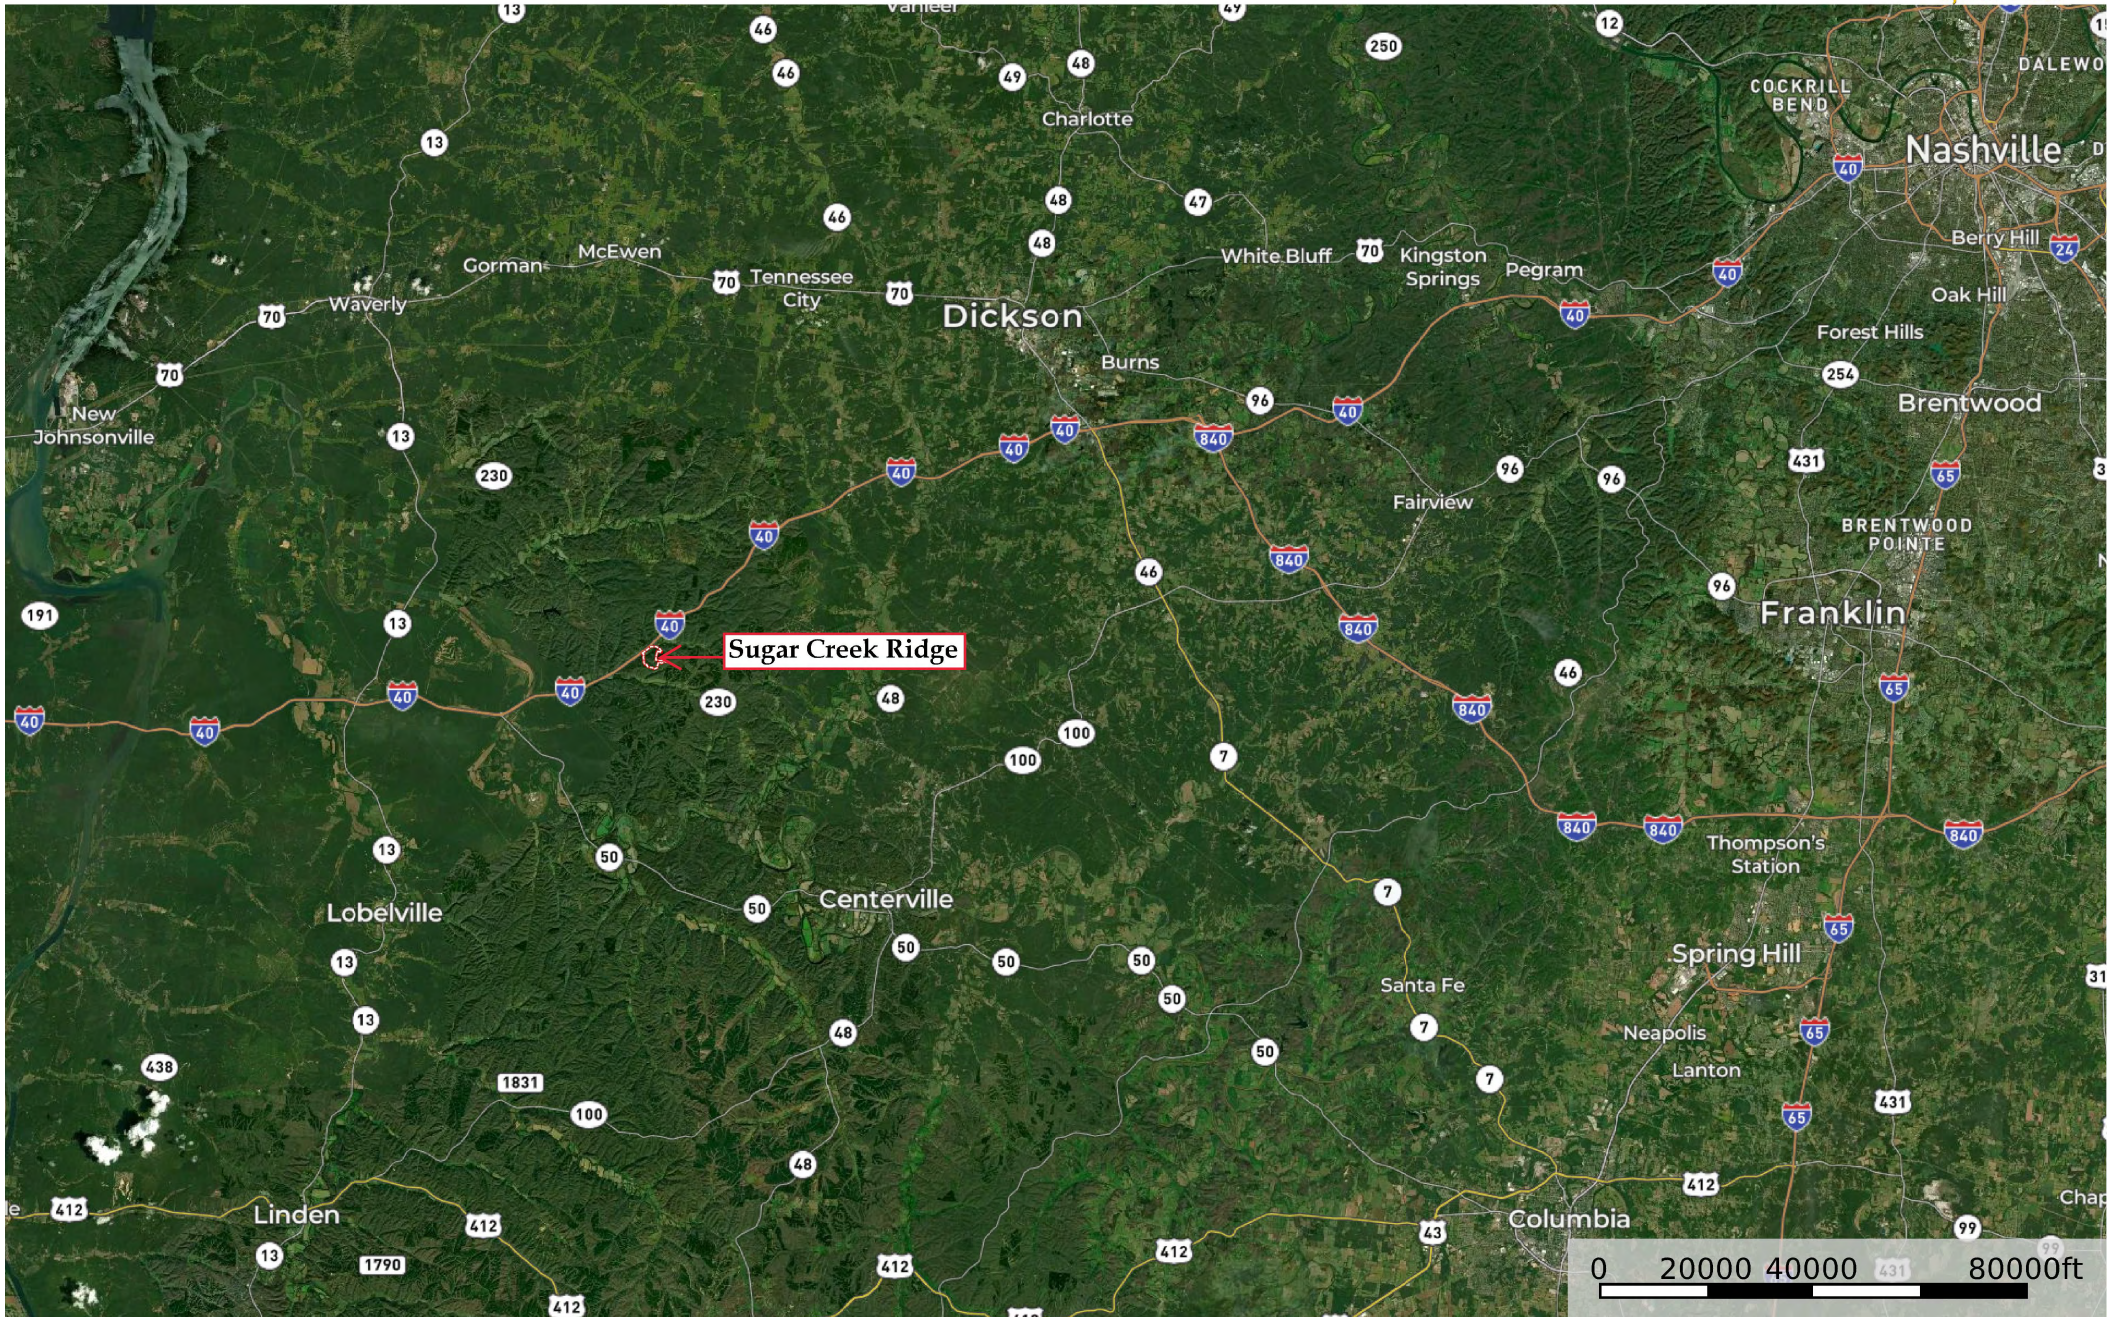

Sugar Creek Ridge

Hickman County, Tennessee, 223 AC +/-

Boundary