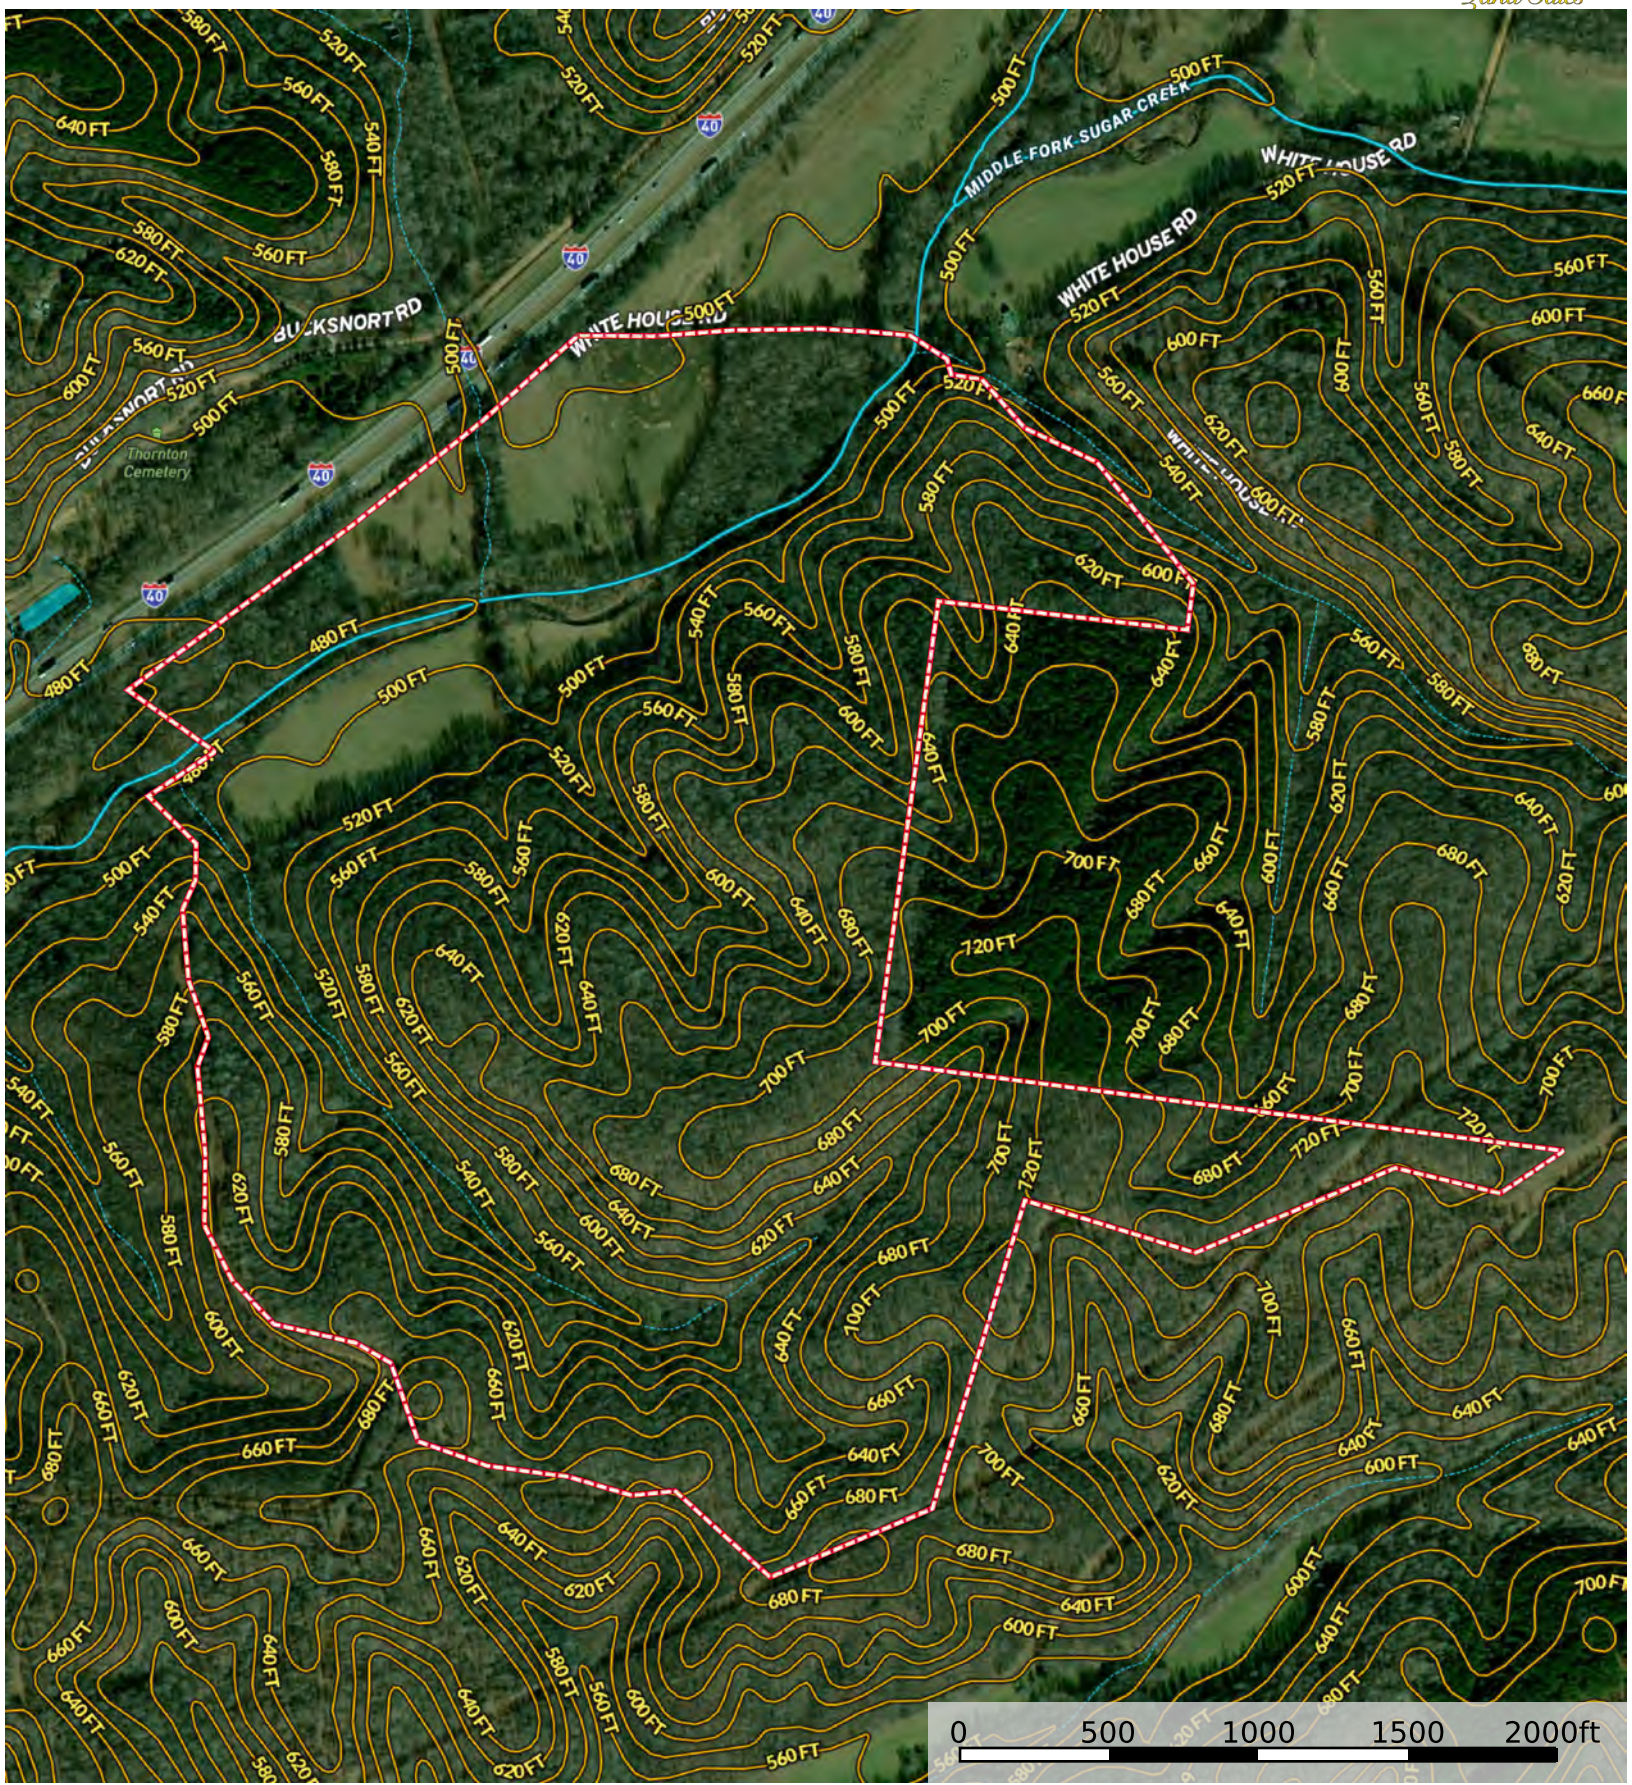

Sugar Creek Ridge

Hickman County, Tennessee, 223 AC +/-

Sugar Creek Ridge

0 20000 40000 80000ft

Boundary

Sugar Creek Ridge

Hickman County, Tennessee, 223 AC +/-

Boundary

Sugar Creek Ridge

Hickman County, Tennessee, 223 AC +/-

- Boundary
- Stream, Intermittent
- River/Creek
- Water Body