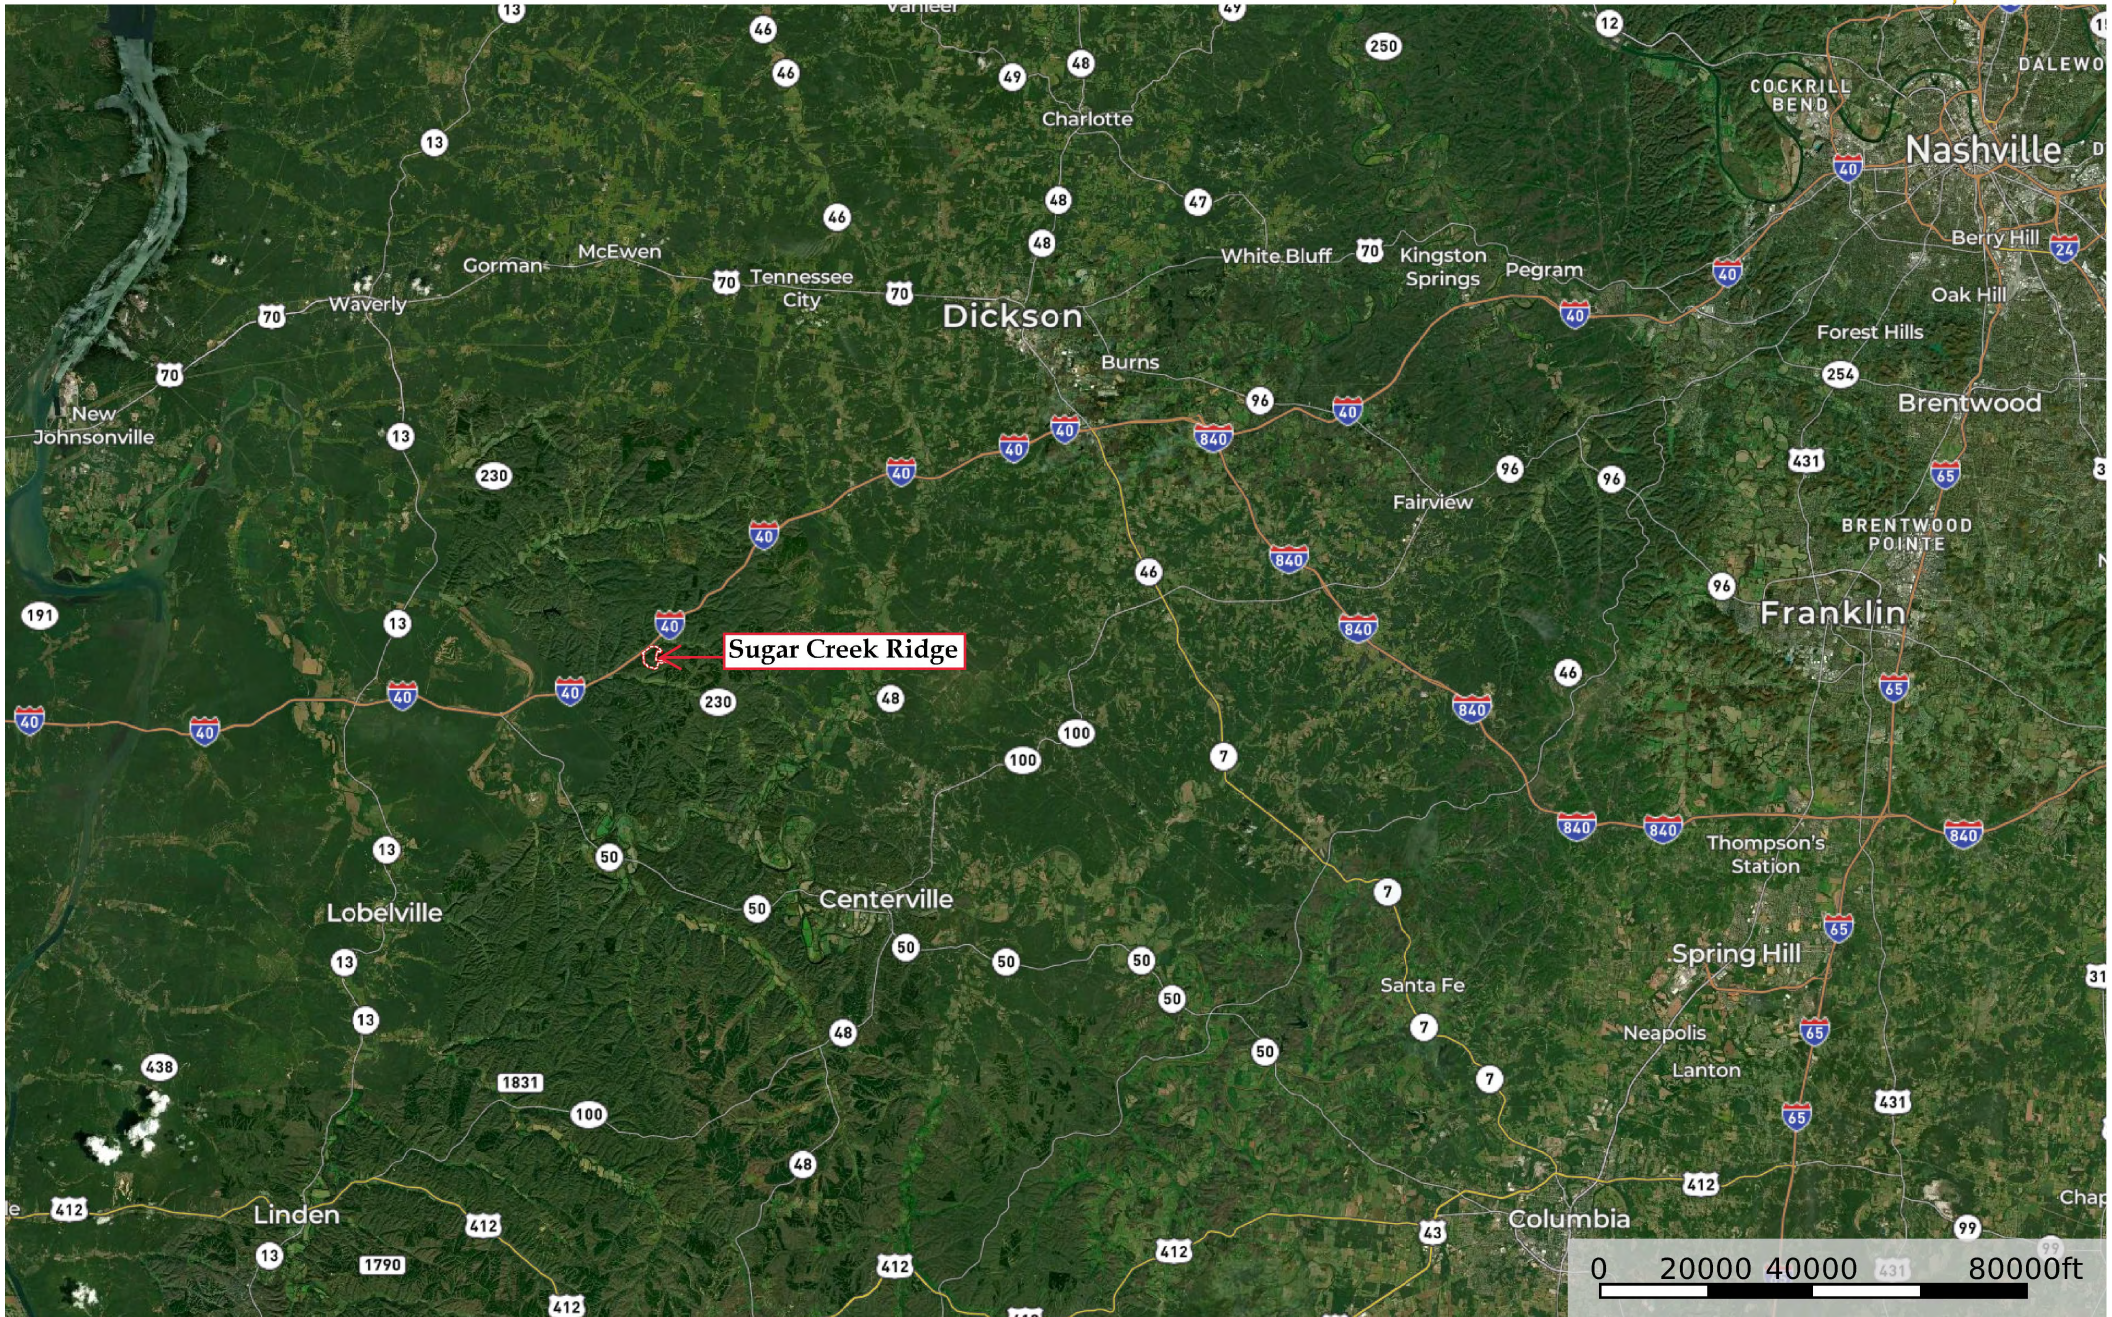

Sugar Creek Ridge

Hickman County, Tennessee, 223 AC +/-

Sugar Creek Ridge

0 20000 40000 80000ft

Boundary

Sugar Creek Ridge

Hickman County, Tennessee, 223 AC +/-

Boundary

Sugar Creek Ridge

Hickman County, Tennessee, 223 AC +/-

- Boundary
- Stream, Intermittent
- River/Creek
- Water Body