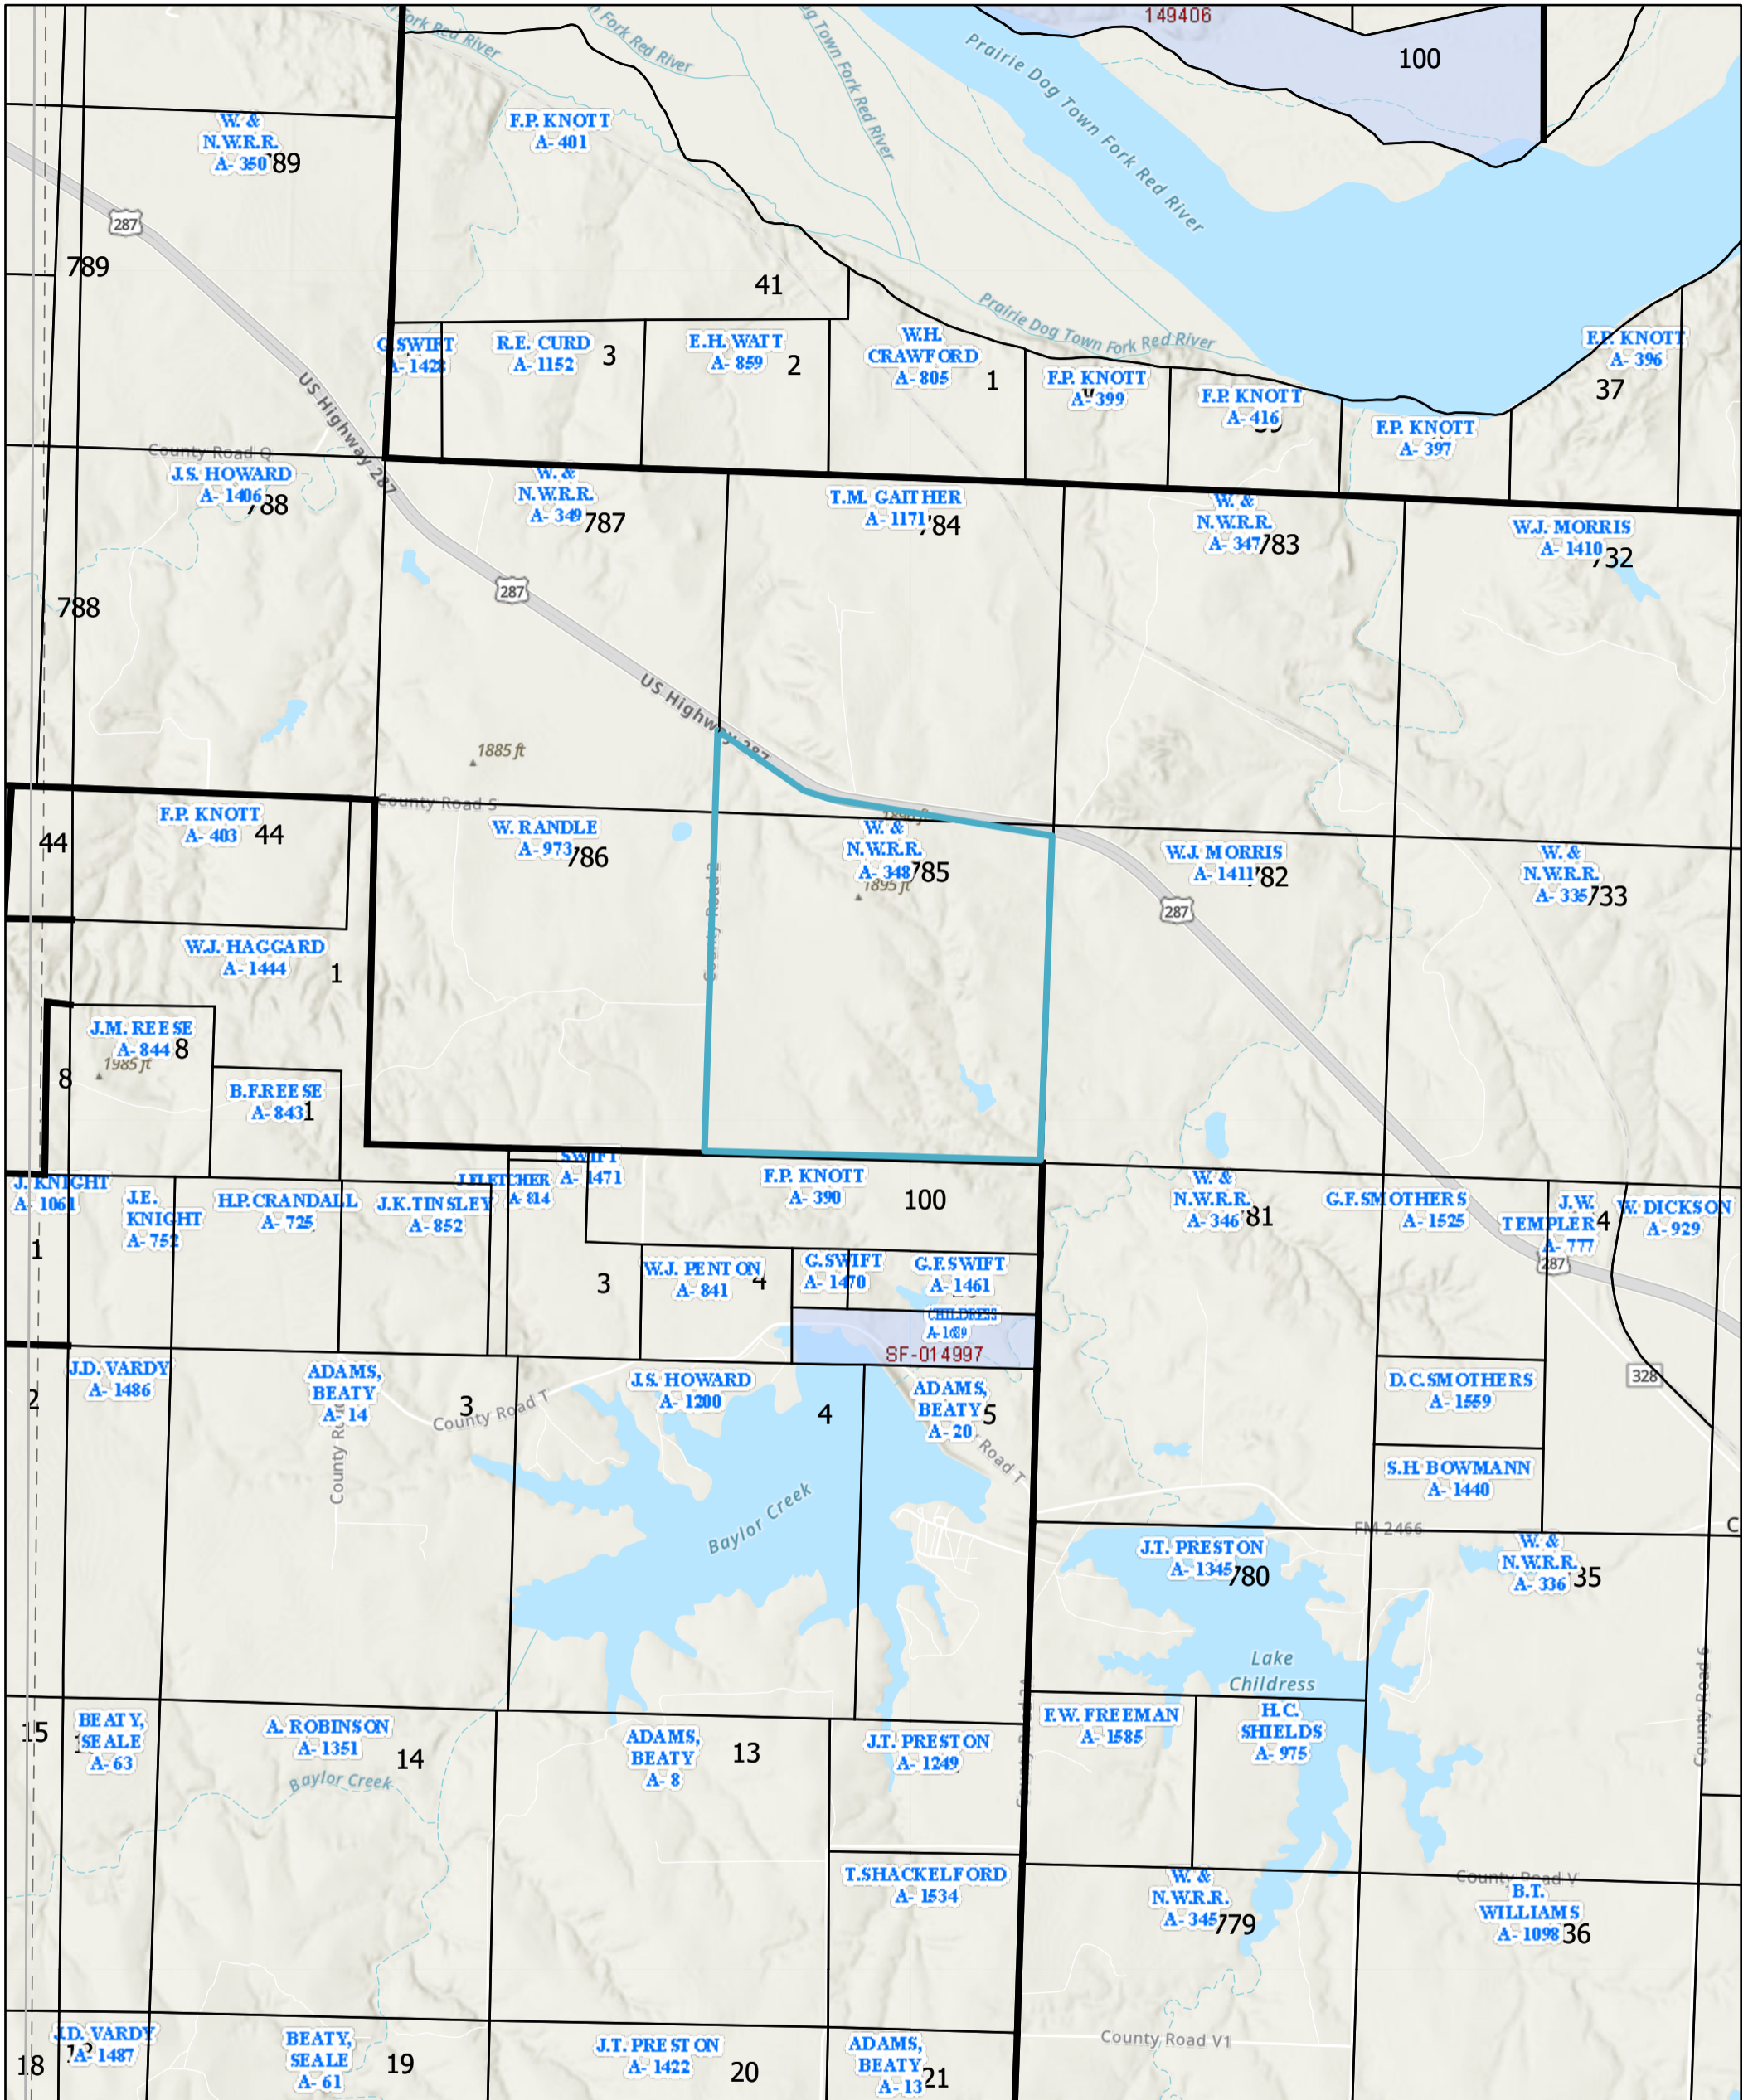

# Streib 673.90 acres, more or less

10/12/2024, 4:39:05 PM

1:36,112

Esri, NASA, NGA, USGS, FEMA, Texas Parks & Wildlife, Esri, TomTom, Garmin, SafeGraph, GeoTechnologies, Inc, METI/NASA, USGS, EPA, NPS, US Census Bureau, USDA, USFWS