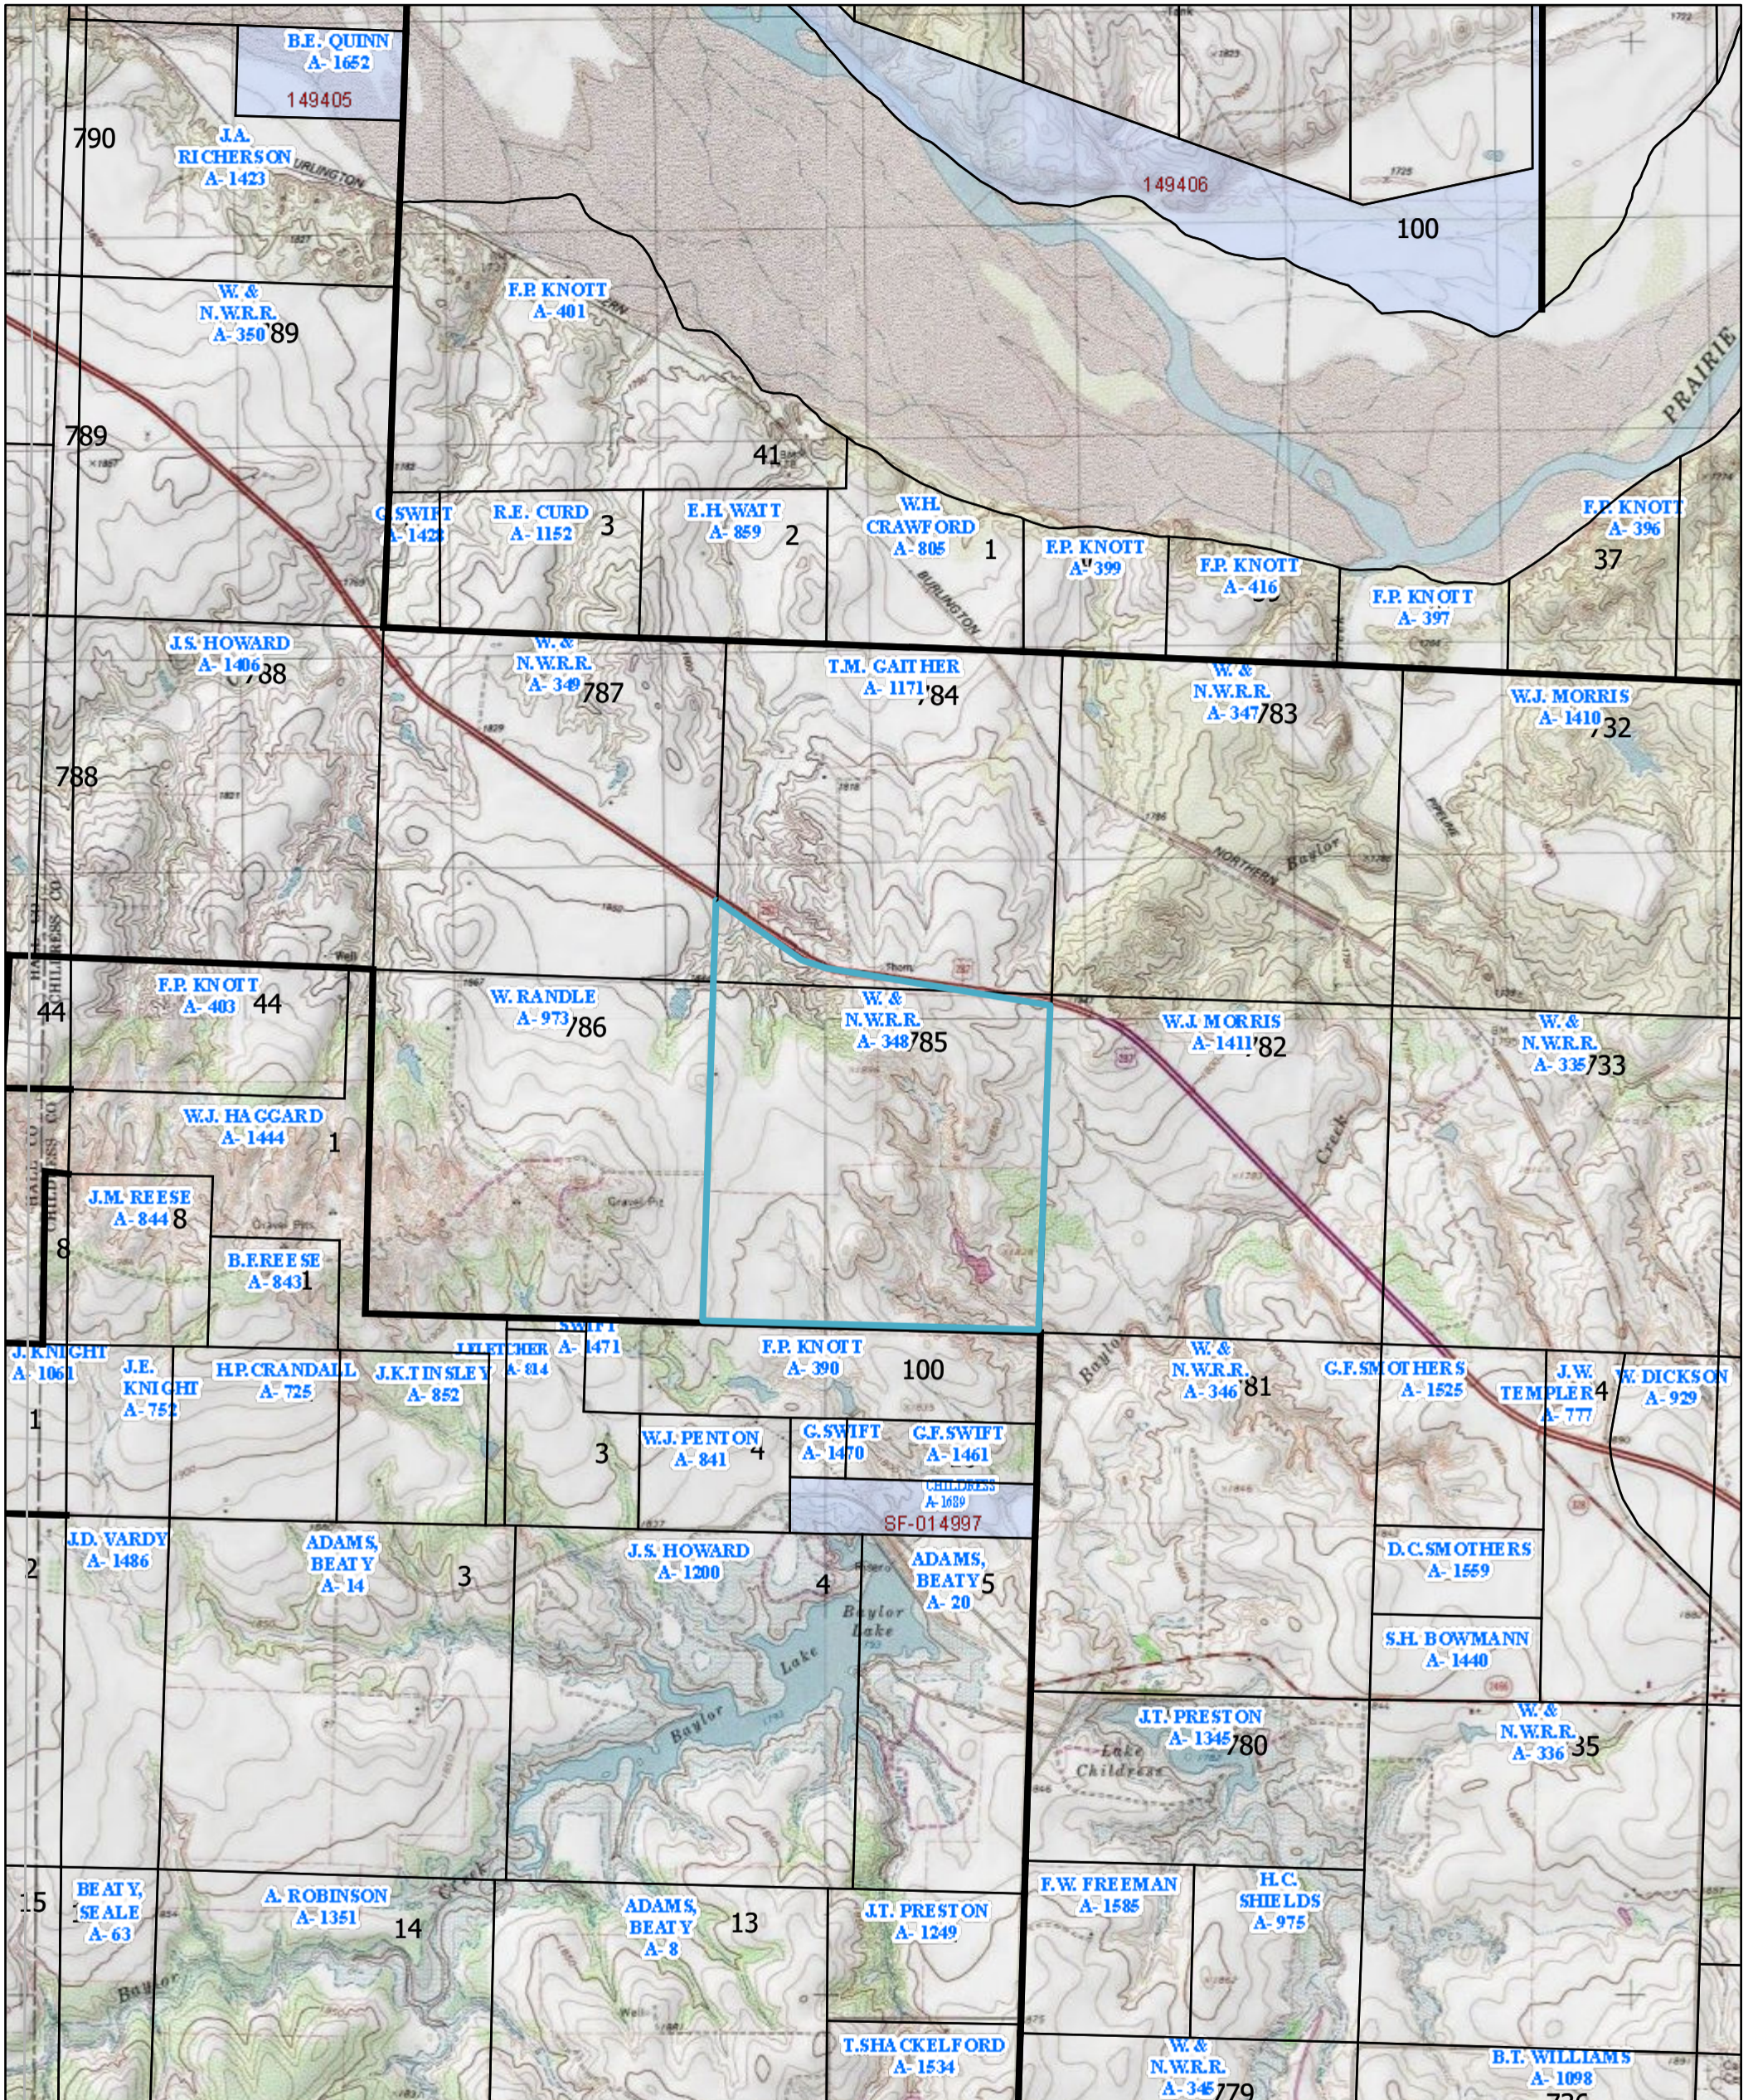

Streib 673.90 acres, more or less

10/12/2024, 4:46:04 PM

1:36,112

Copyright:© 2013 National Geographic Society, i-cubed