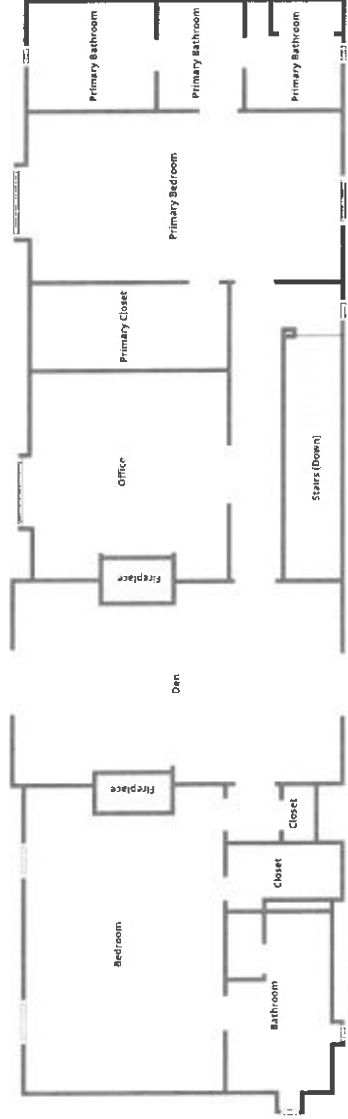

1900 Pearridge Rd, Grenada, MS 38901
 Floor 1

Floor plans/tour cannot be used for building or design purposes. Sizes and dimensions are approximate.

1900 Pearridge Rd, Grenada, MS 38901

Floor 2

Floor plans/tour cannot be used for building or design purposes. Sizes and dimensions are approximate.

FLOOR 1

FLOOR 2

Floor plans/tour cannot be used for building or design purposes. Sizes and dimensions are approximate.