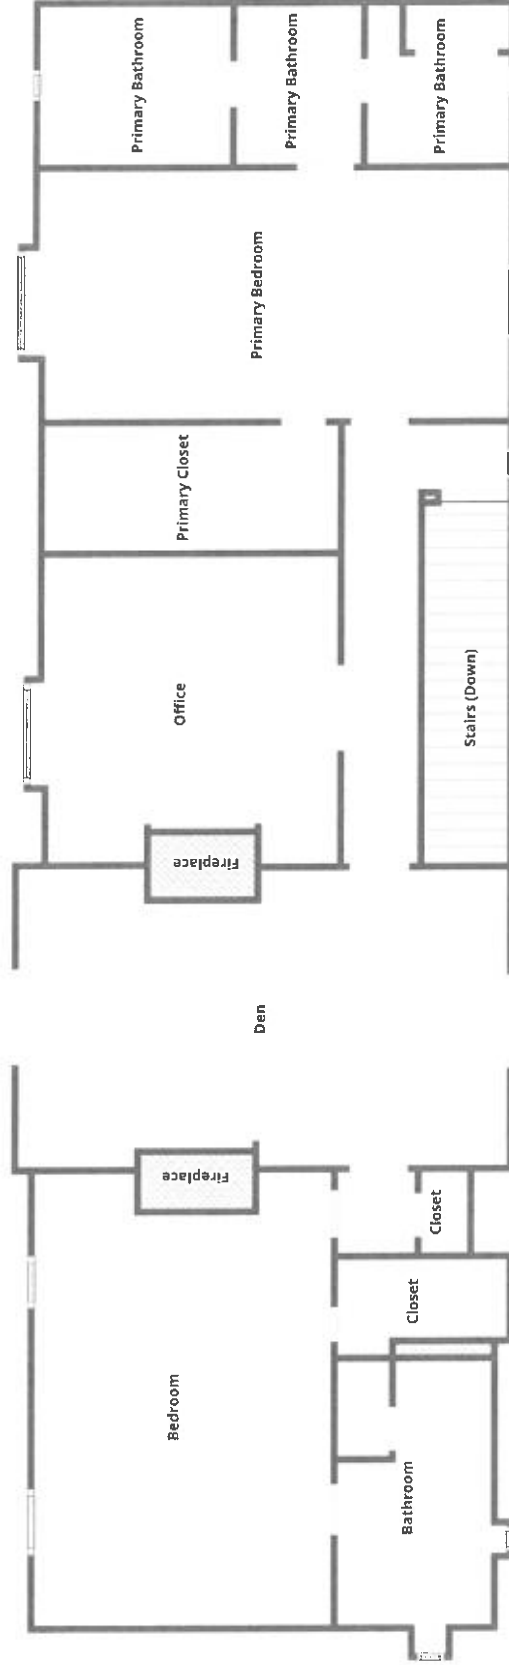

1900 Pearridge Rd, Grenada, MS 38901
 Floor 1

Floor plans/tour cannot be used for building or design purposes. Sizes and dimensions are approximate.

1900 Pearridge Rd, Grenada, MS 38901

Floor 2

Floor plans/tour cannot be used for building or design purposes. Sizes and dimensions are approximate.

FLOOR 1

FLOOR 2

Floor plans/tour cannot be used for building or design purposes. Sizes and dimensions are approximate.