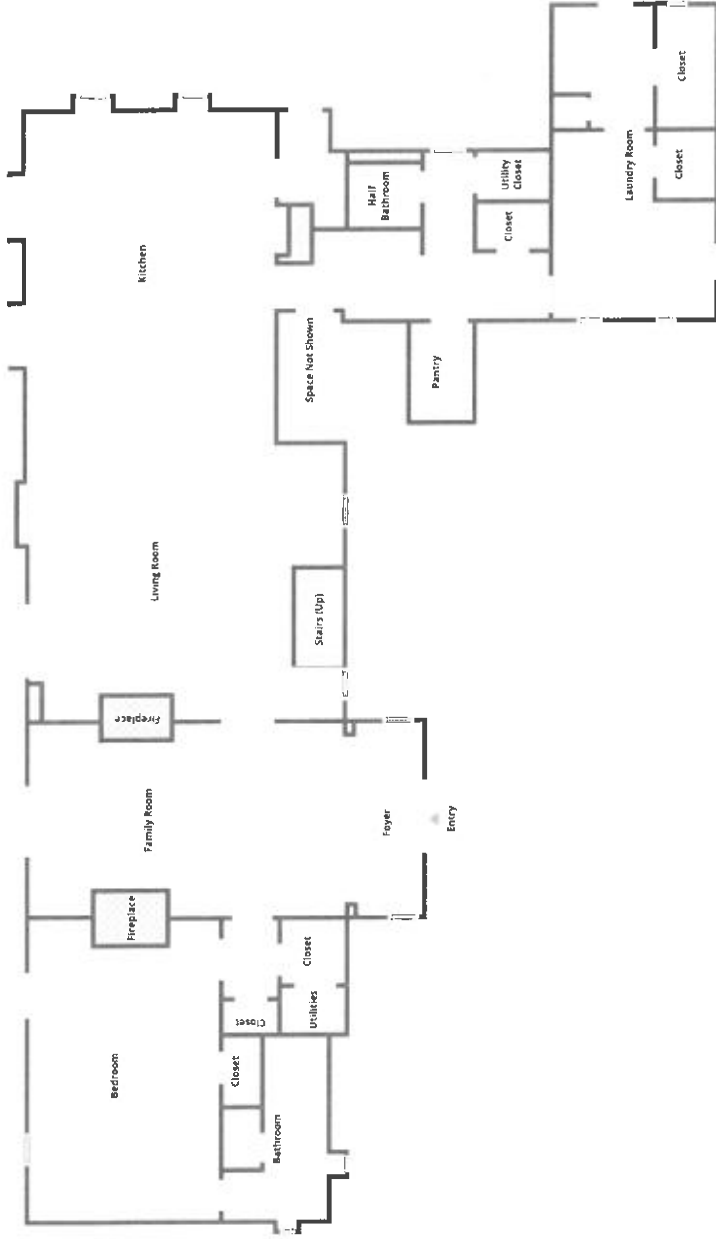

1900 Pearridge Rd, Grenada, MS 38901
 Floor 1

Floor plans/tour cannot be used for building or design purposes. Sizes and dimensions are approximate.

1900 Pearridge Rd, Grenada, MS 38901

Floor 2

Floor plans/tour cannot be used for building or design purposes. Sizes and dimensions are approximate.

FLOOR 1

FLOOR 2

Floor plans/tour cannot be used for building or design purposes. Sizes and dimensions are approximate.