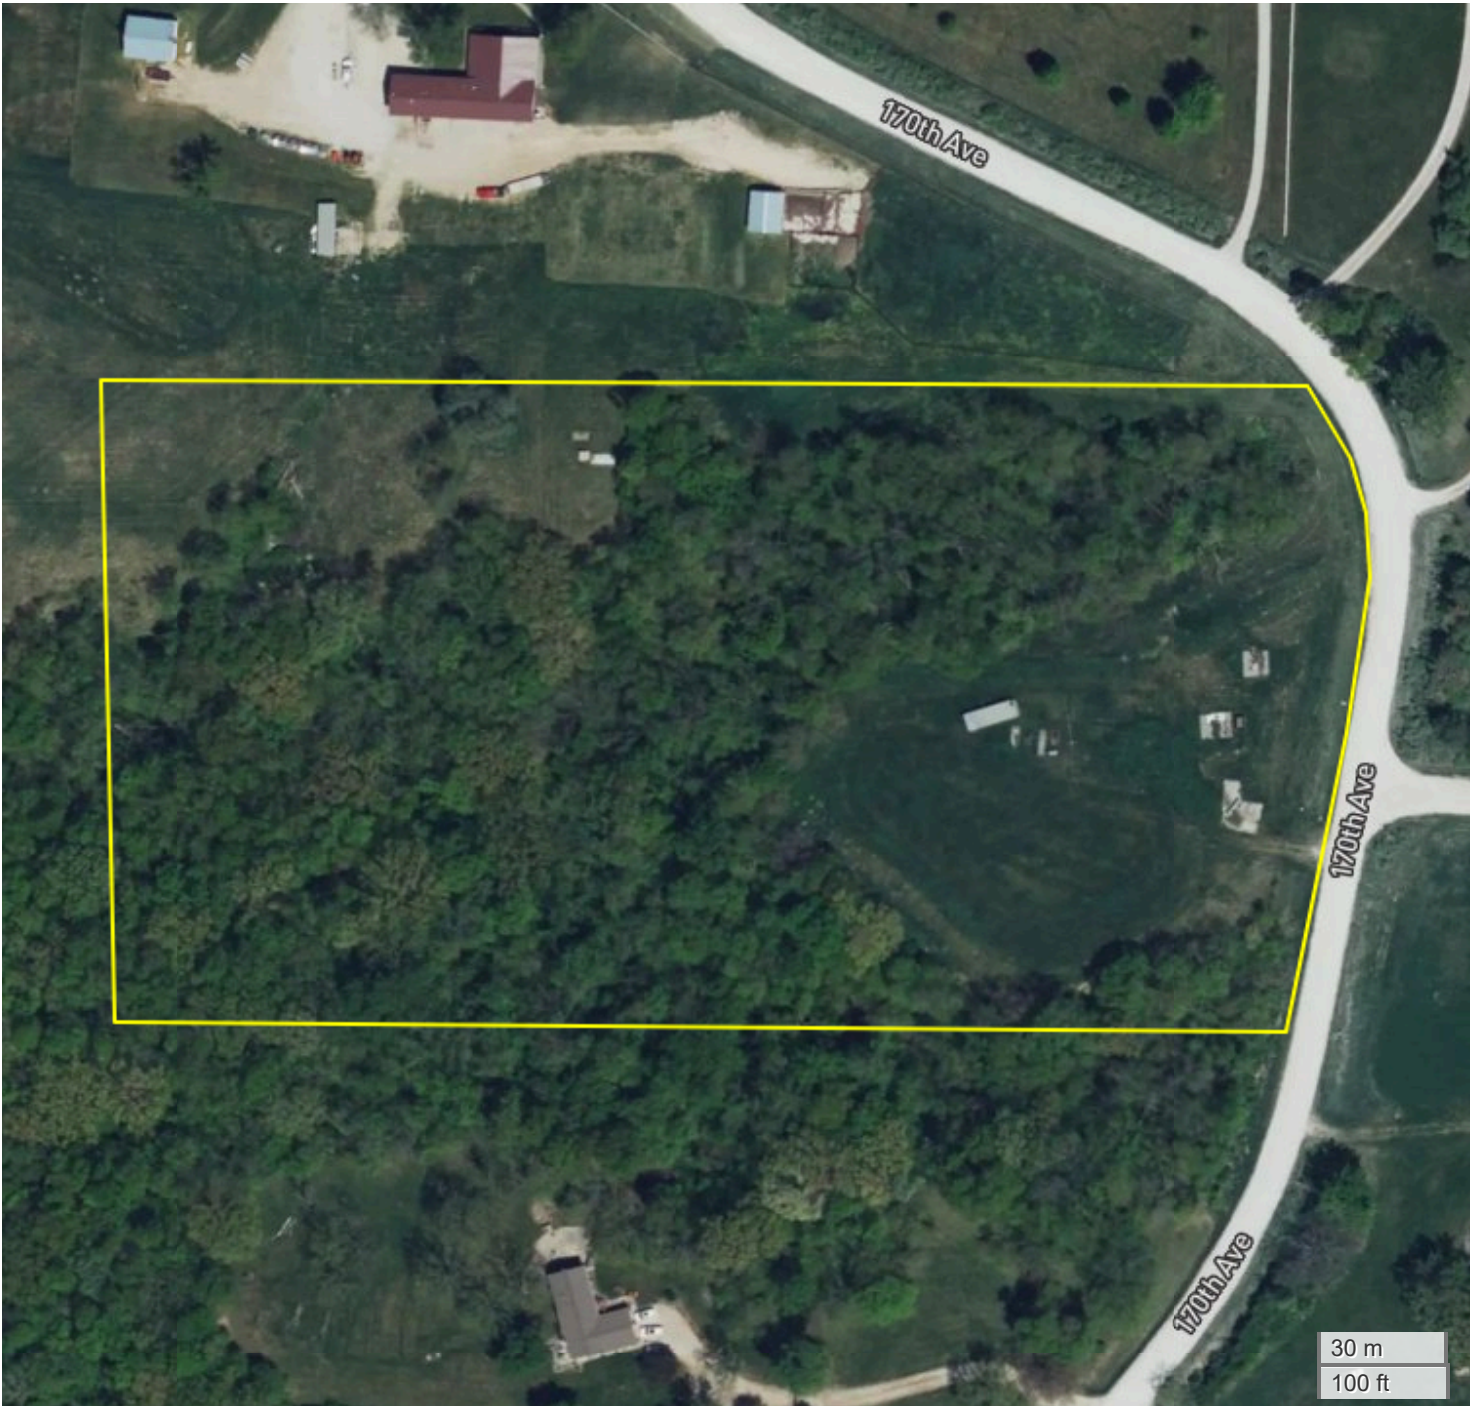

TRACT 6 UPDATED (10.27 AC TOTAL, 0 AC TILLABLE)

AERIAL MAP

Center: 41.458472, -93.481126

23-77N-23W

Palmyra Township

Warren County, IA

FarmWorth, LLC makes no representations or warranties, express or implied, as to the accuracy of any information, data, numerical values, boundaries, or any other information generated through the use of FarmWorth.com. User is solely responsible for independently investigating and determining all information provided through FarmWorth.com prior to use and waives any and all claims against FarmWorth, LLC for any inaccuracies or inconsistencies in the information and/or data.