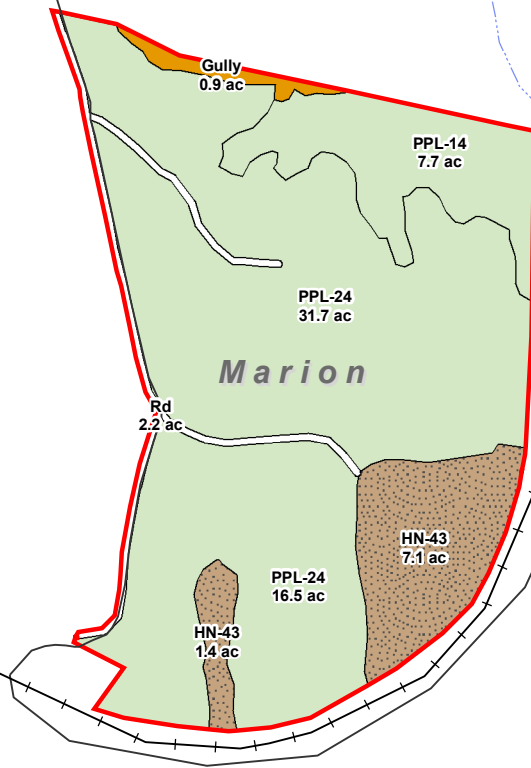

23017-C Tract
Marion County, GA
Total Acres ± 67.33

Legend

-  Planted Pine Pmrch
-  Hardwood Non-Convertible
-  Gully
-  Non-Forest

 **FOREST RESOURCE
CONSULTANTS, INC.**
WWW.FRC.US.COM

Date: August 14, 2024