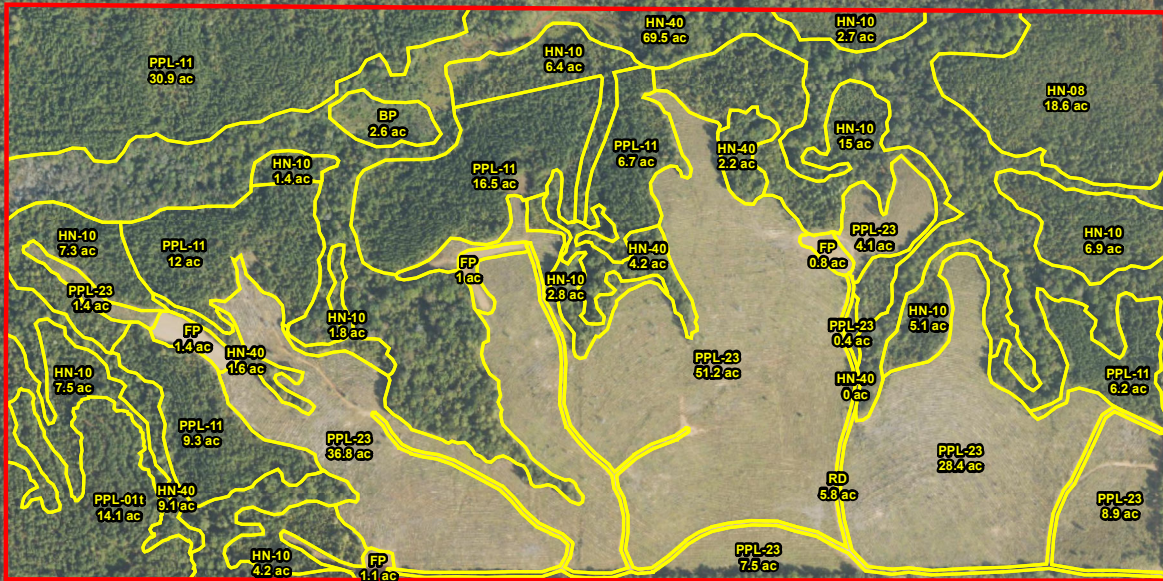

County Line Rd Tract
Stewart Co., Georgia
Total Acres: ± 413.33

Map ID: 21028B

Date: August 22, 2024