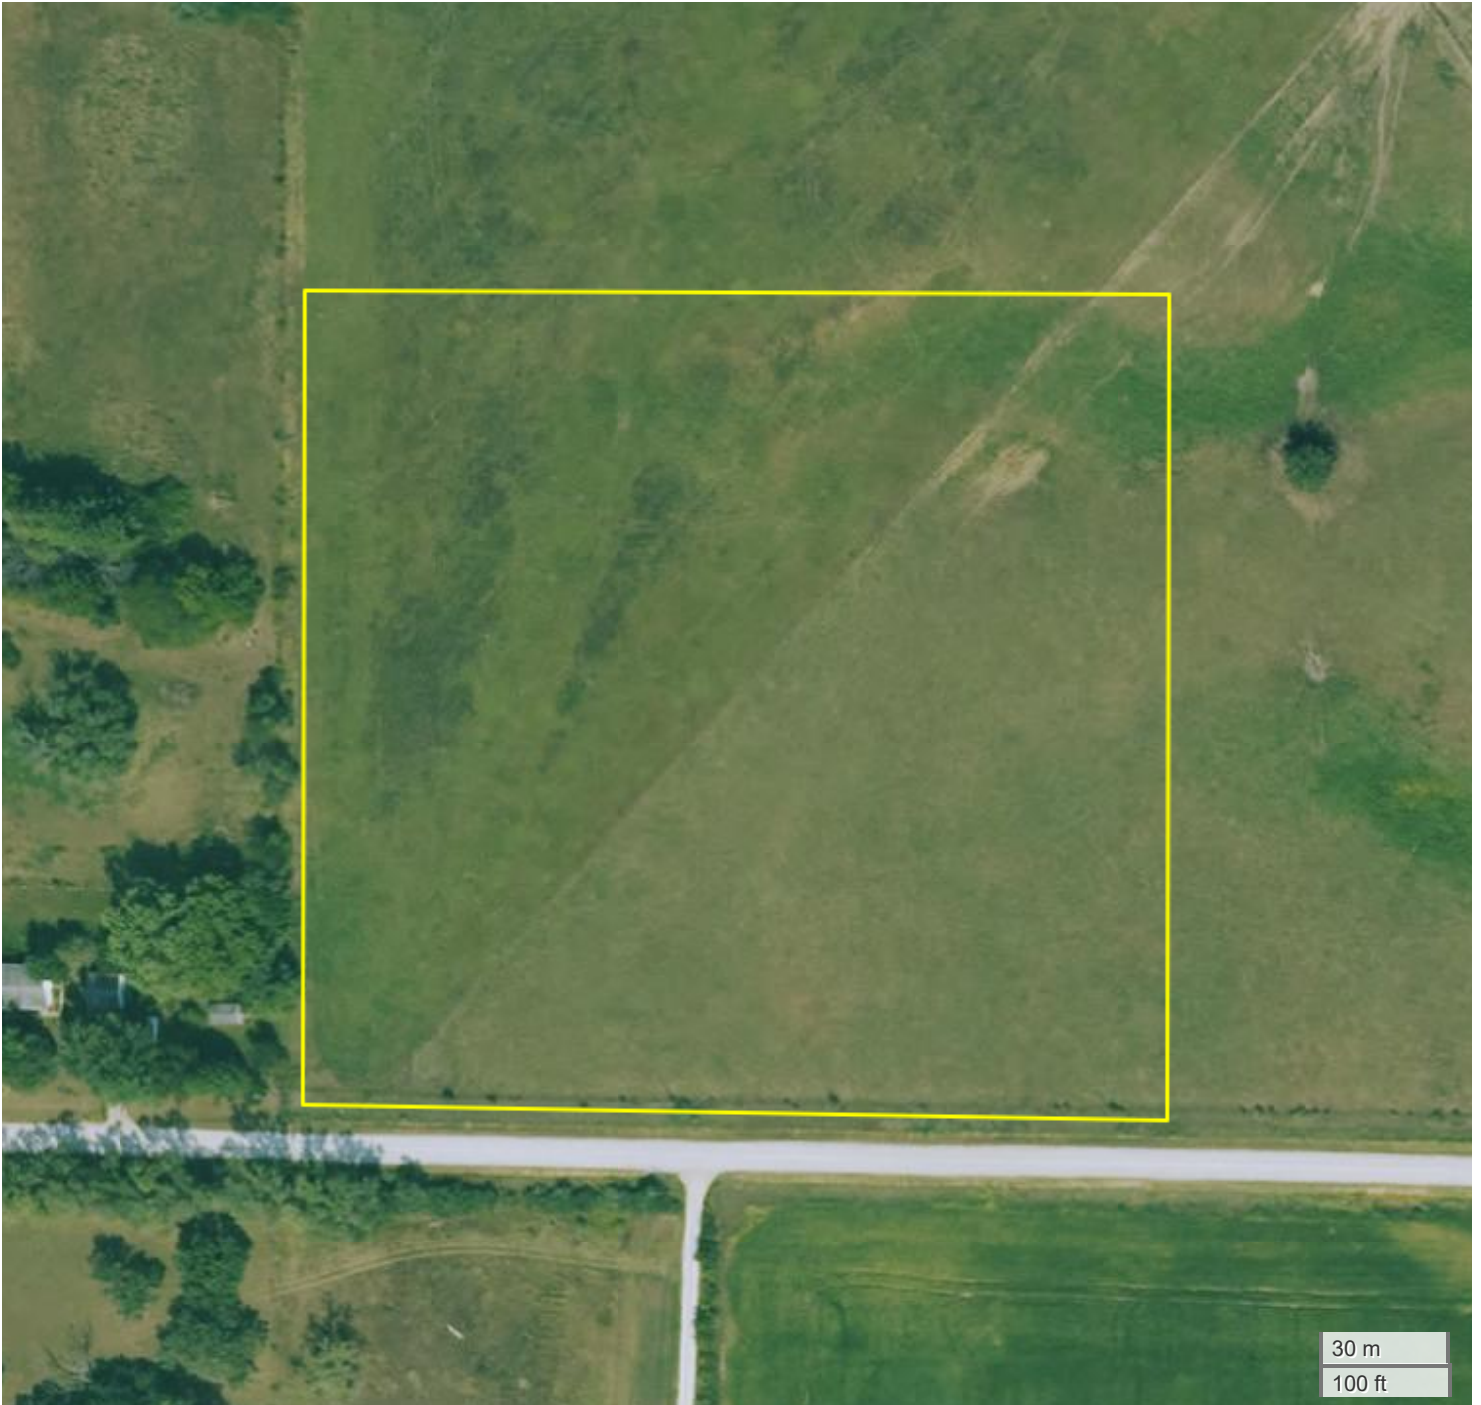

TRACT 4  
AERIAL MAP

Center: 41.452070, -93.485089

22-77N-23W

Palmyra Township

Warren County, IA

FarmWorth, LLC makes no representations or warranties, express or implied, as to the accuracy of any information, data, numerical values, boundaries, or any other information generated through the use of FarmWorth.com. User is solely responsible for independently investigating and determining all information provided through FarmWorth.com prior to use and waives any and all claims against FarmWorth, LLC for any inaccuracies or inconsistencies in the information and/or data.