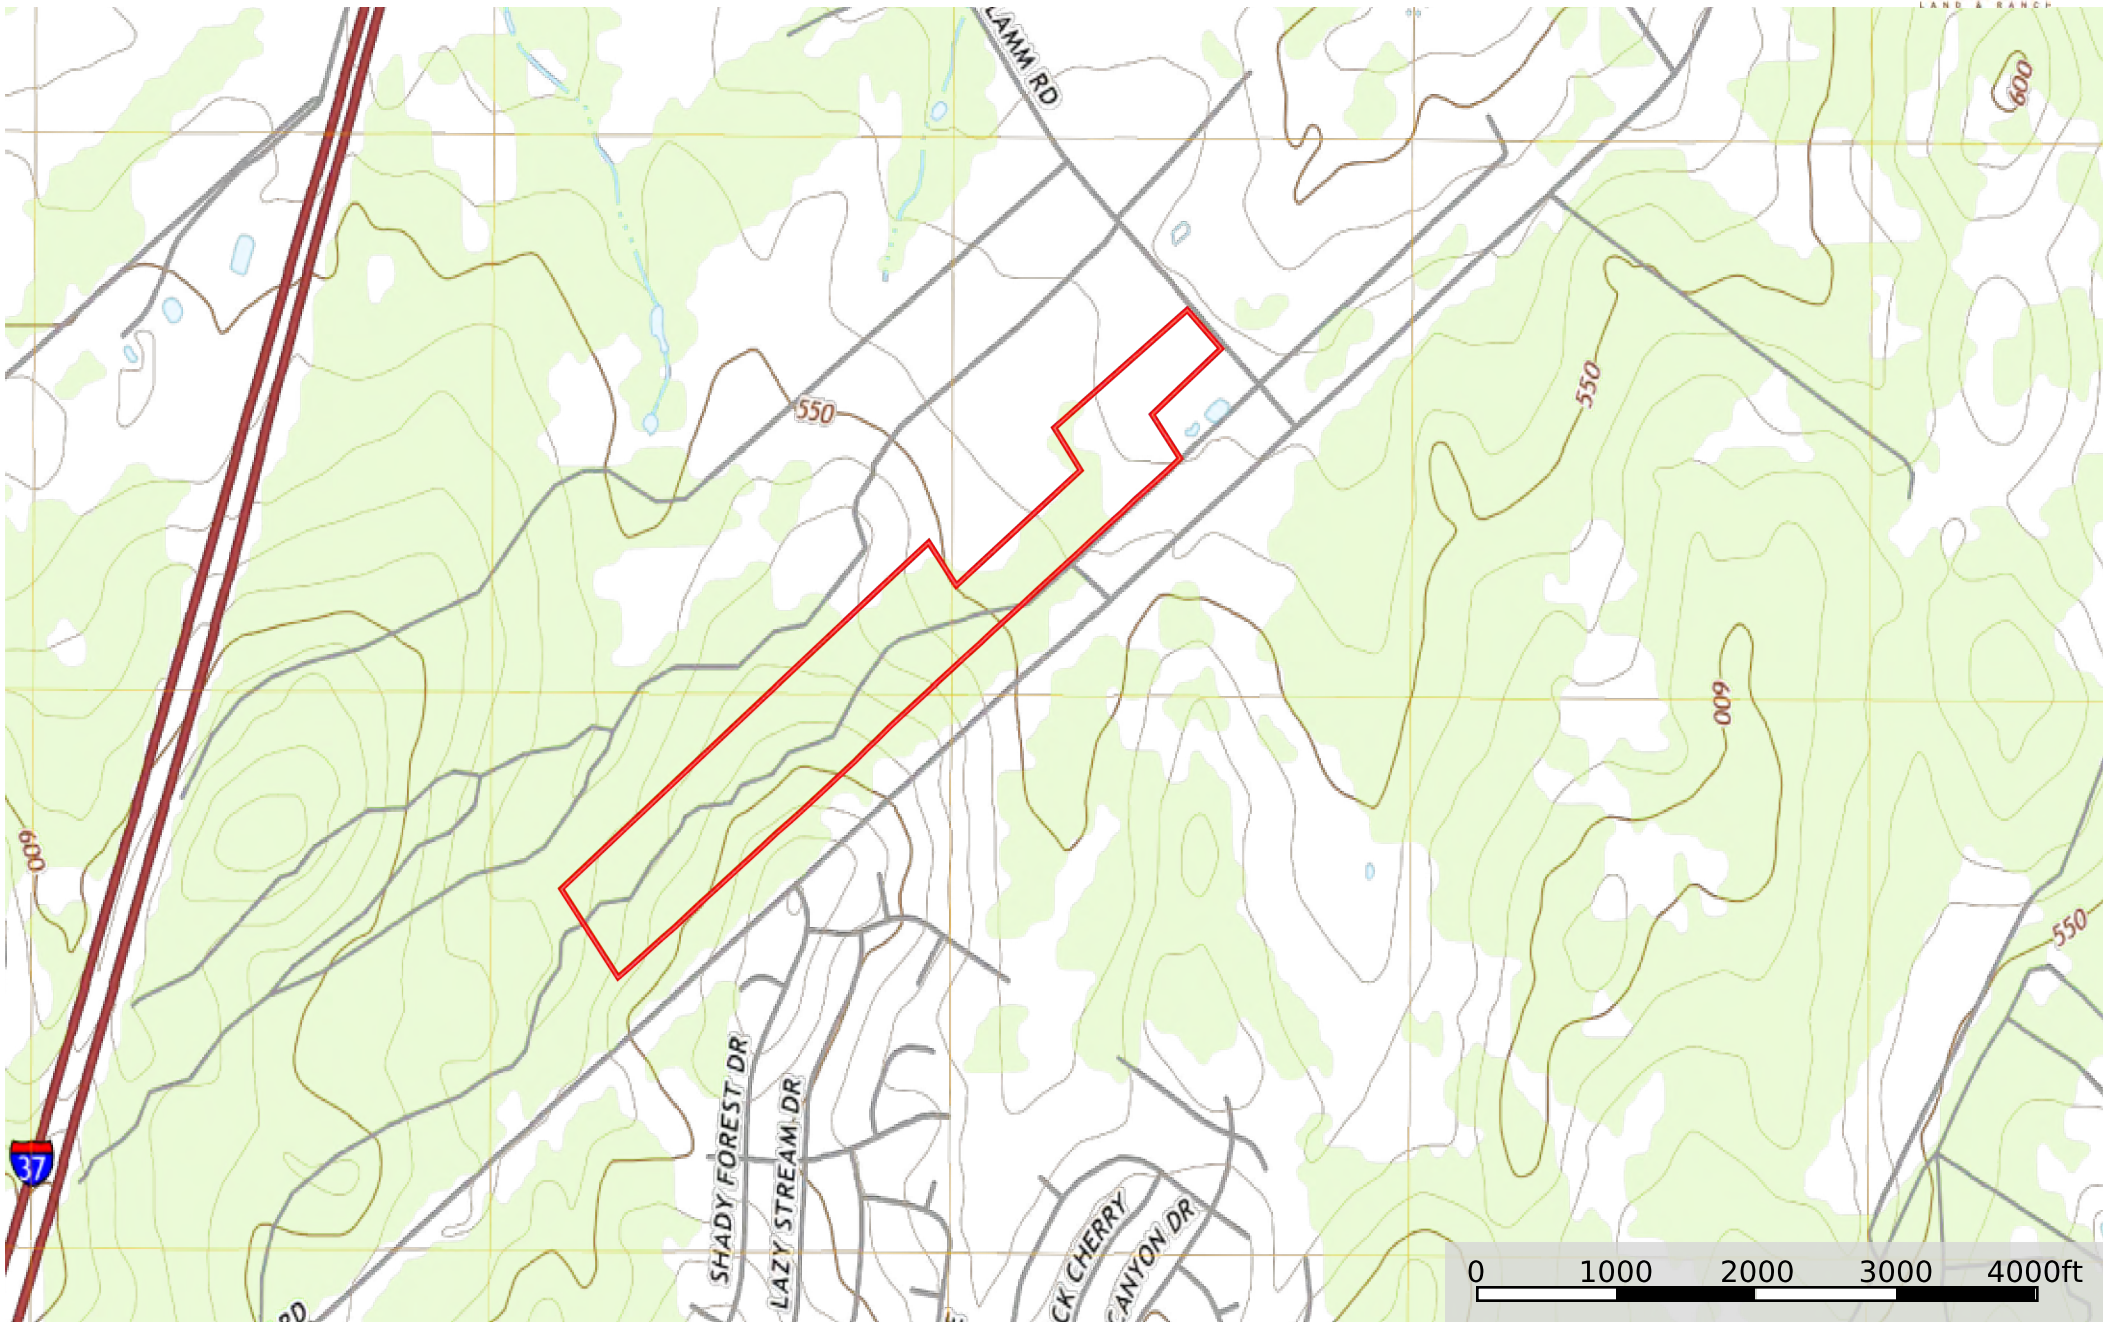

21123 Lamm Rd
Bexar County, Texas, 73.31 AC +/-

 Boundary