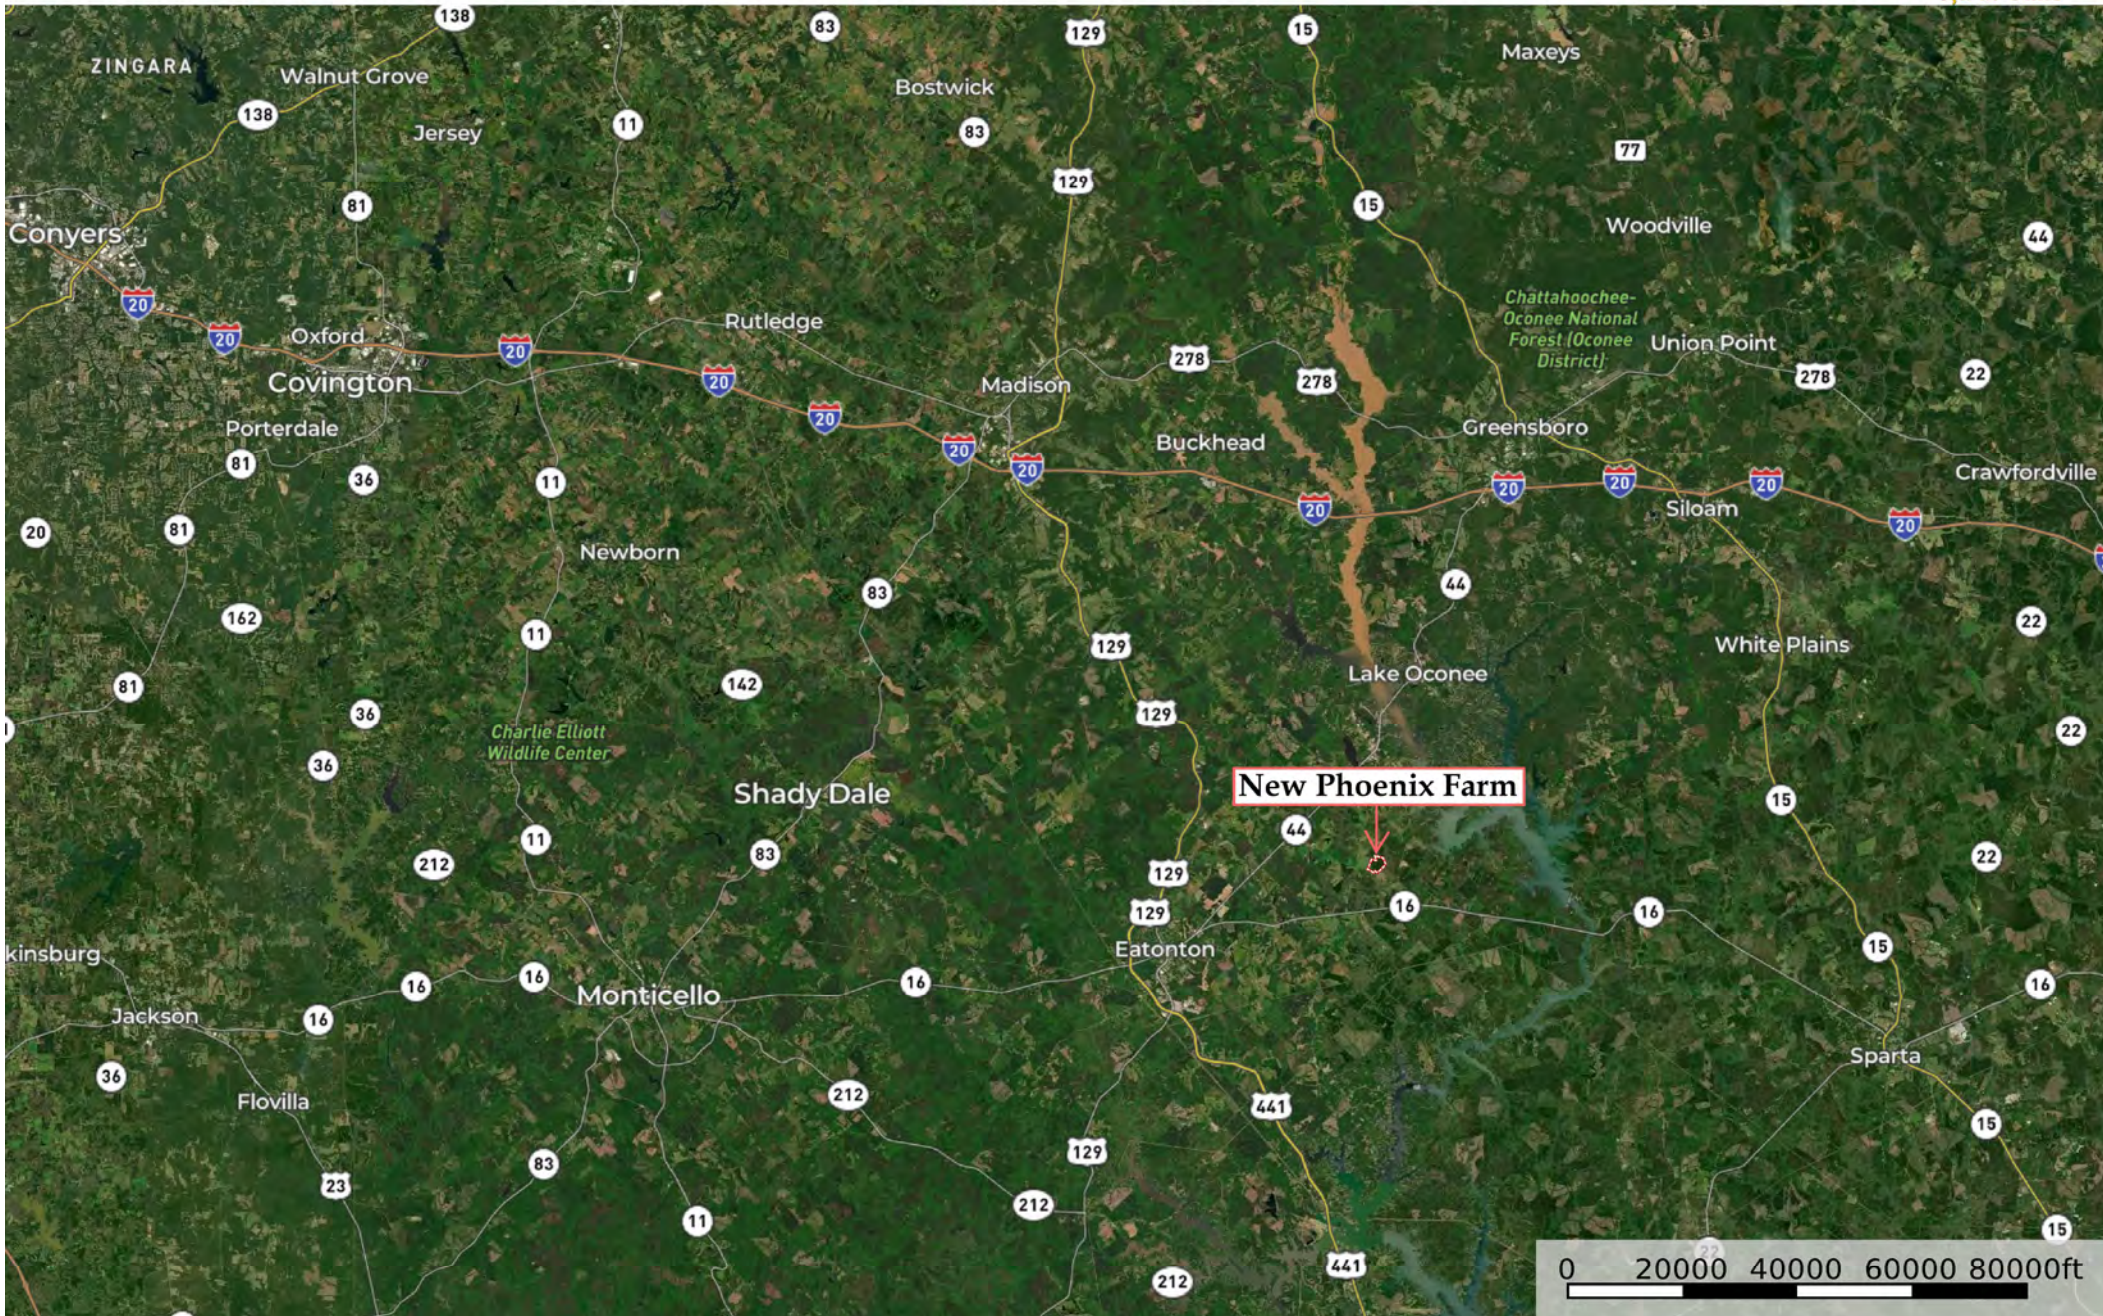

New Phoenix Farm
Putnam County, Georgia, 128 AC +/-

 Boundary