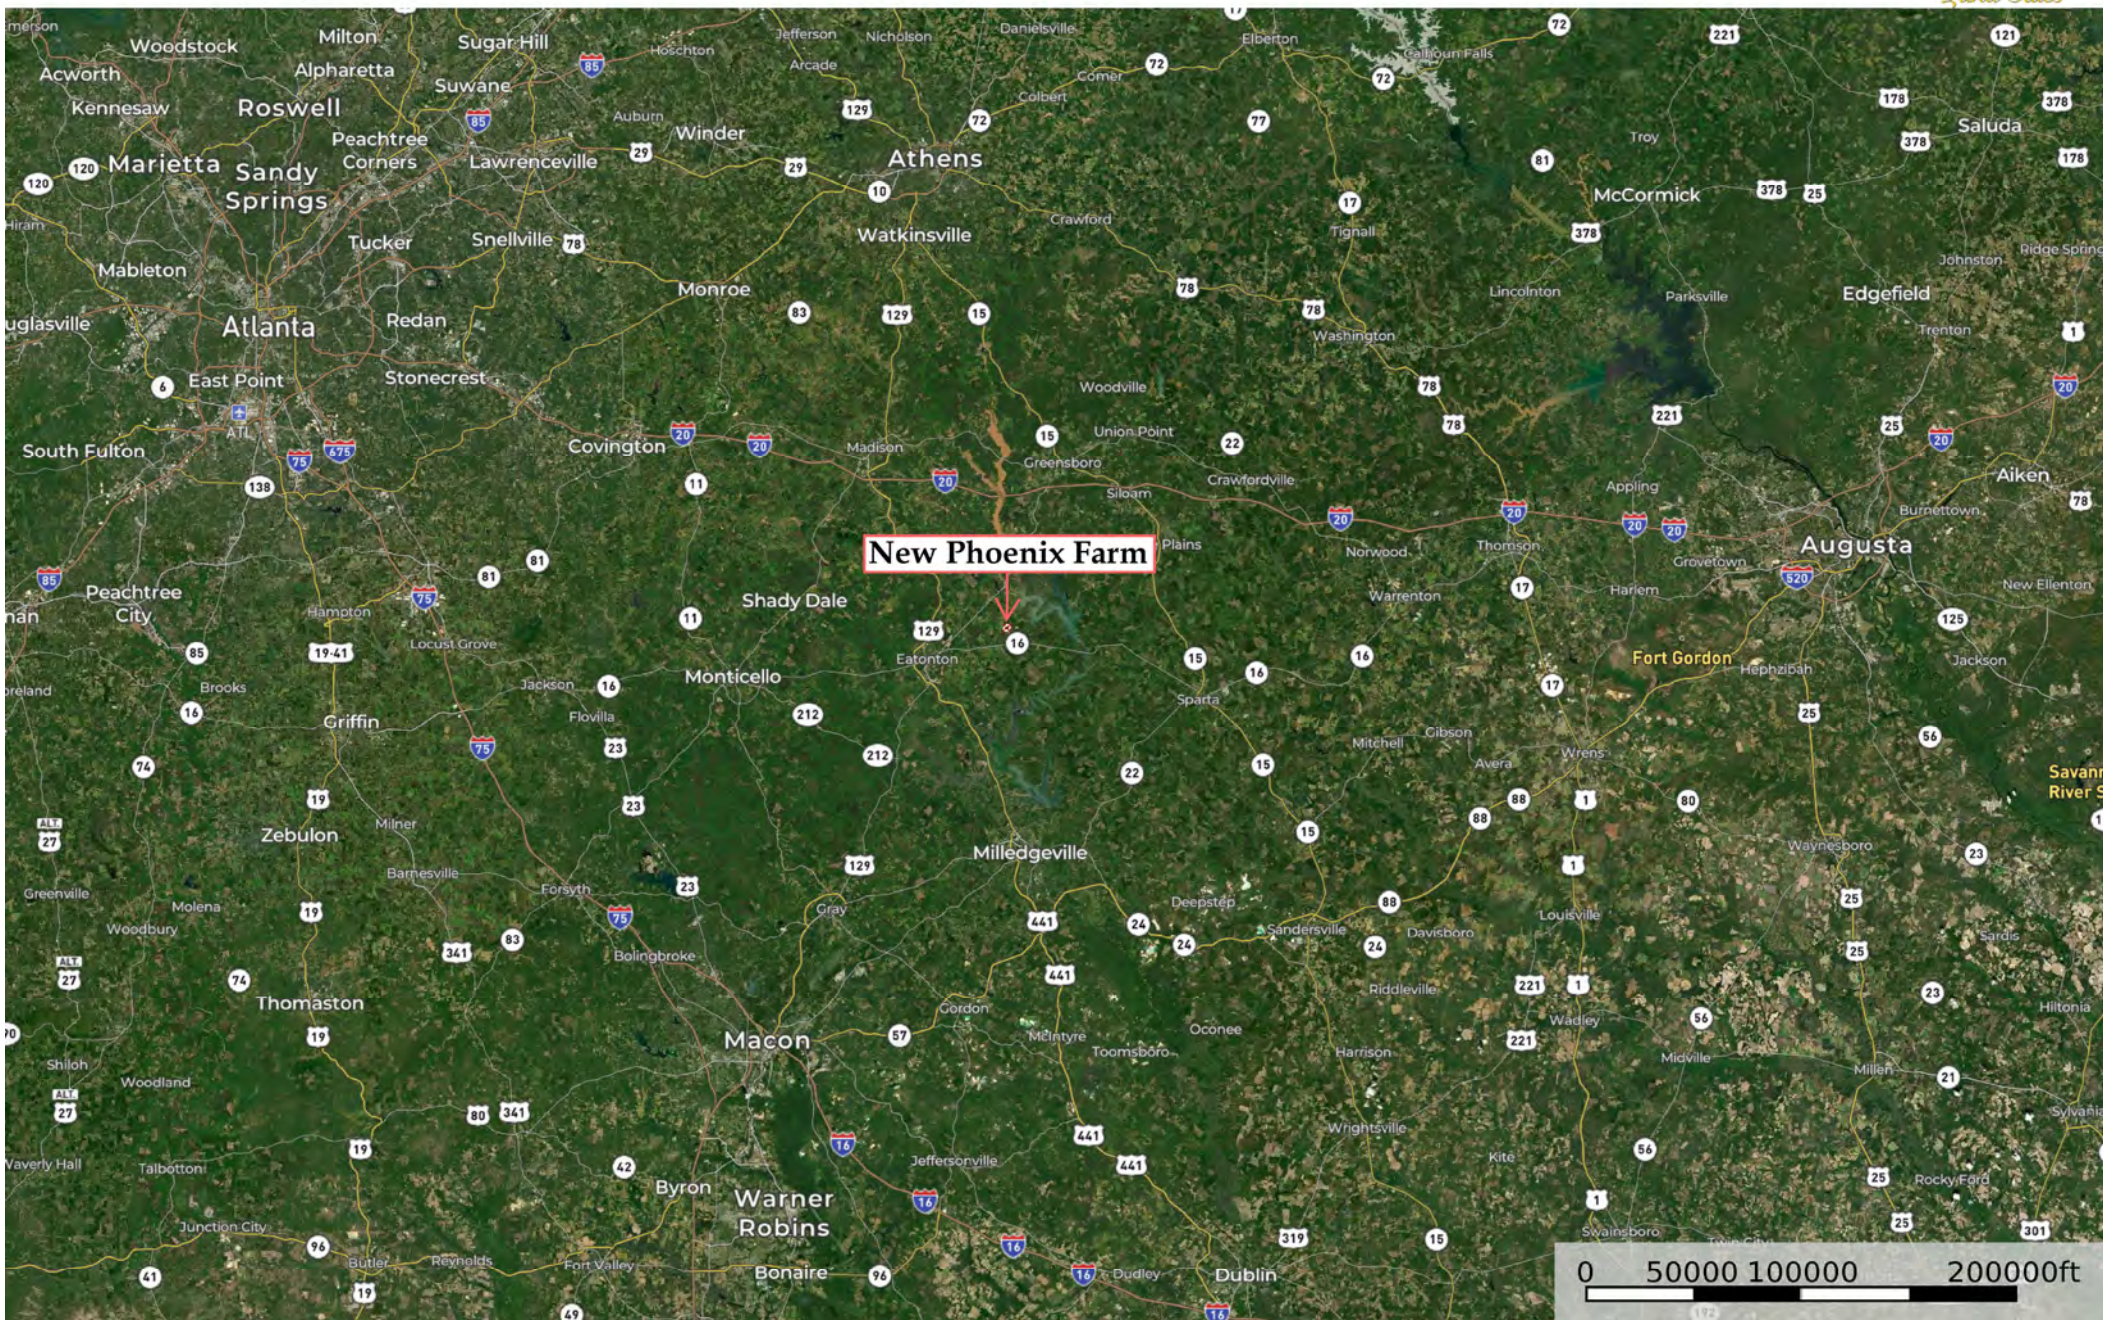

New Phoenix Farm

Putnam County, Georgia, 128 AC +/-

Boundary