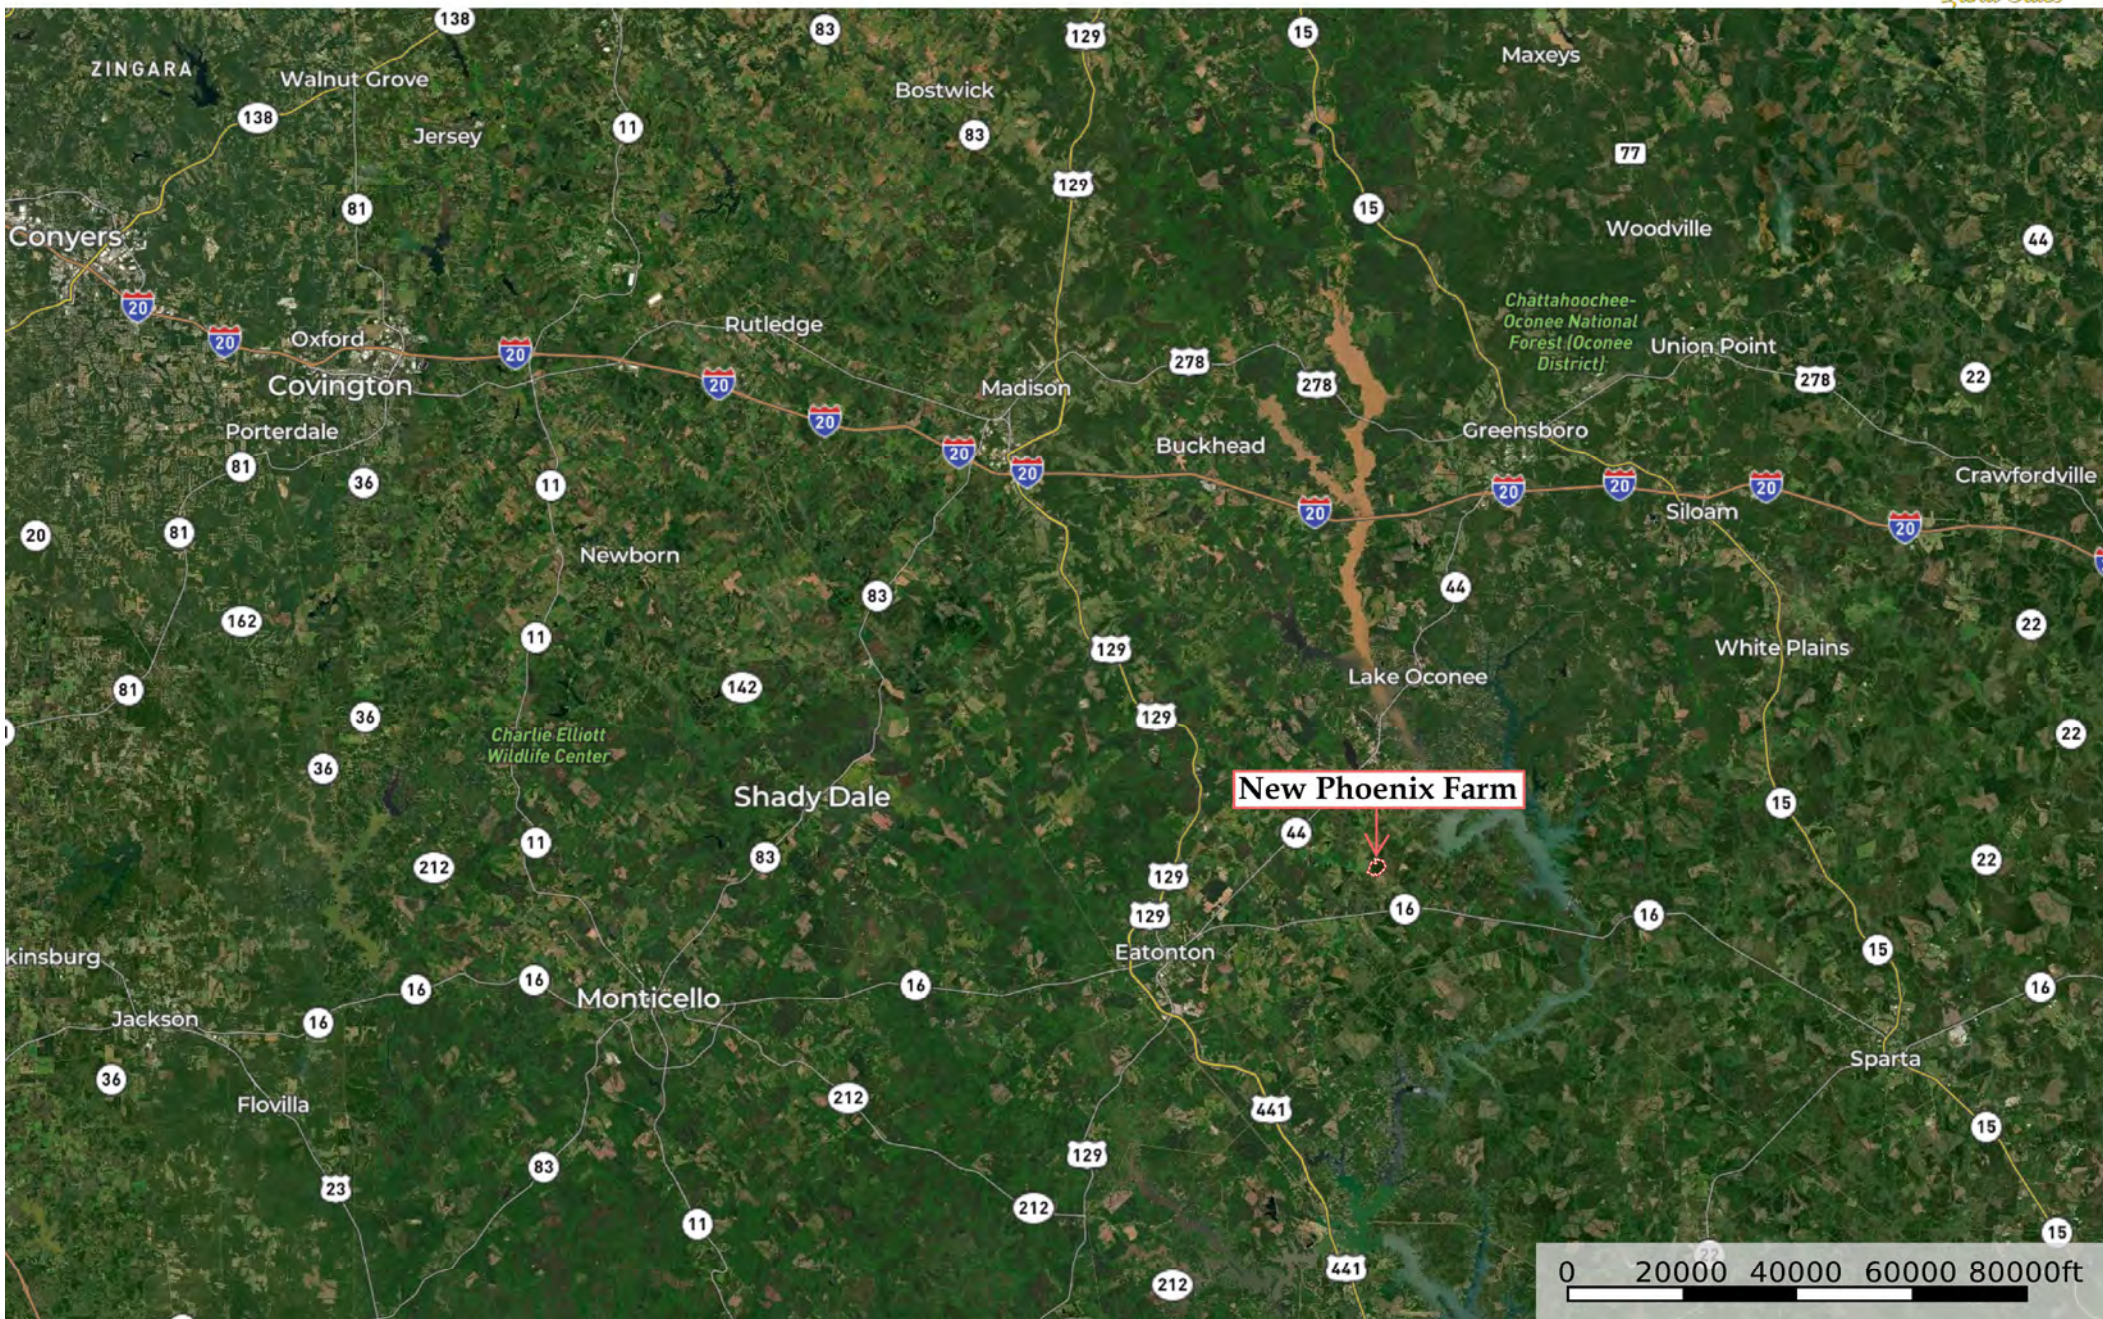

New Phoenix Farm

Putnam County, Georgia, 128 AC +/-

New Phoenix Farm

0 50000 100000 200000ft

Boundary

New Phoenix Farm

Putnam County, Georgia, 128 AC +/-

 Boundary

New Phoenix Farm

Putnam County, Georgia, 128 AC +/-

Boundary

Boundary

Google

0 500 1000 1500 2000ft

imagery ©2024 Airbus, Maxar Technologies

 Boundary