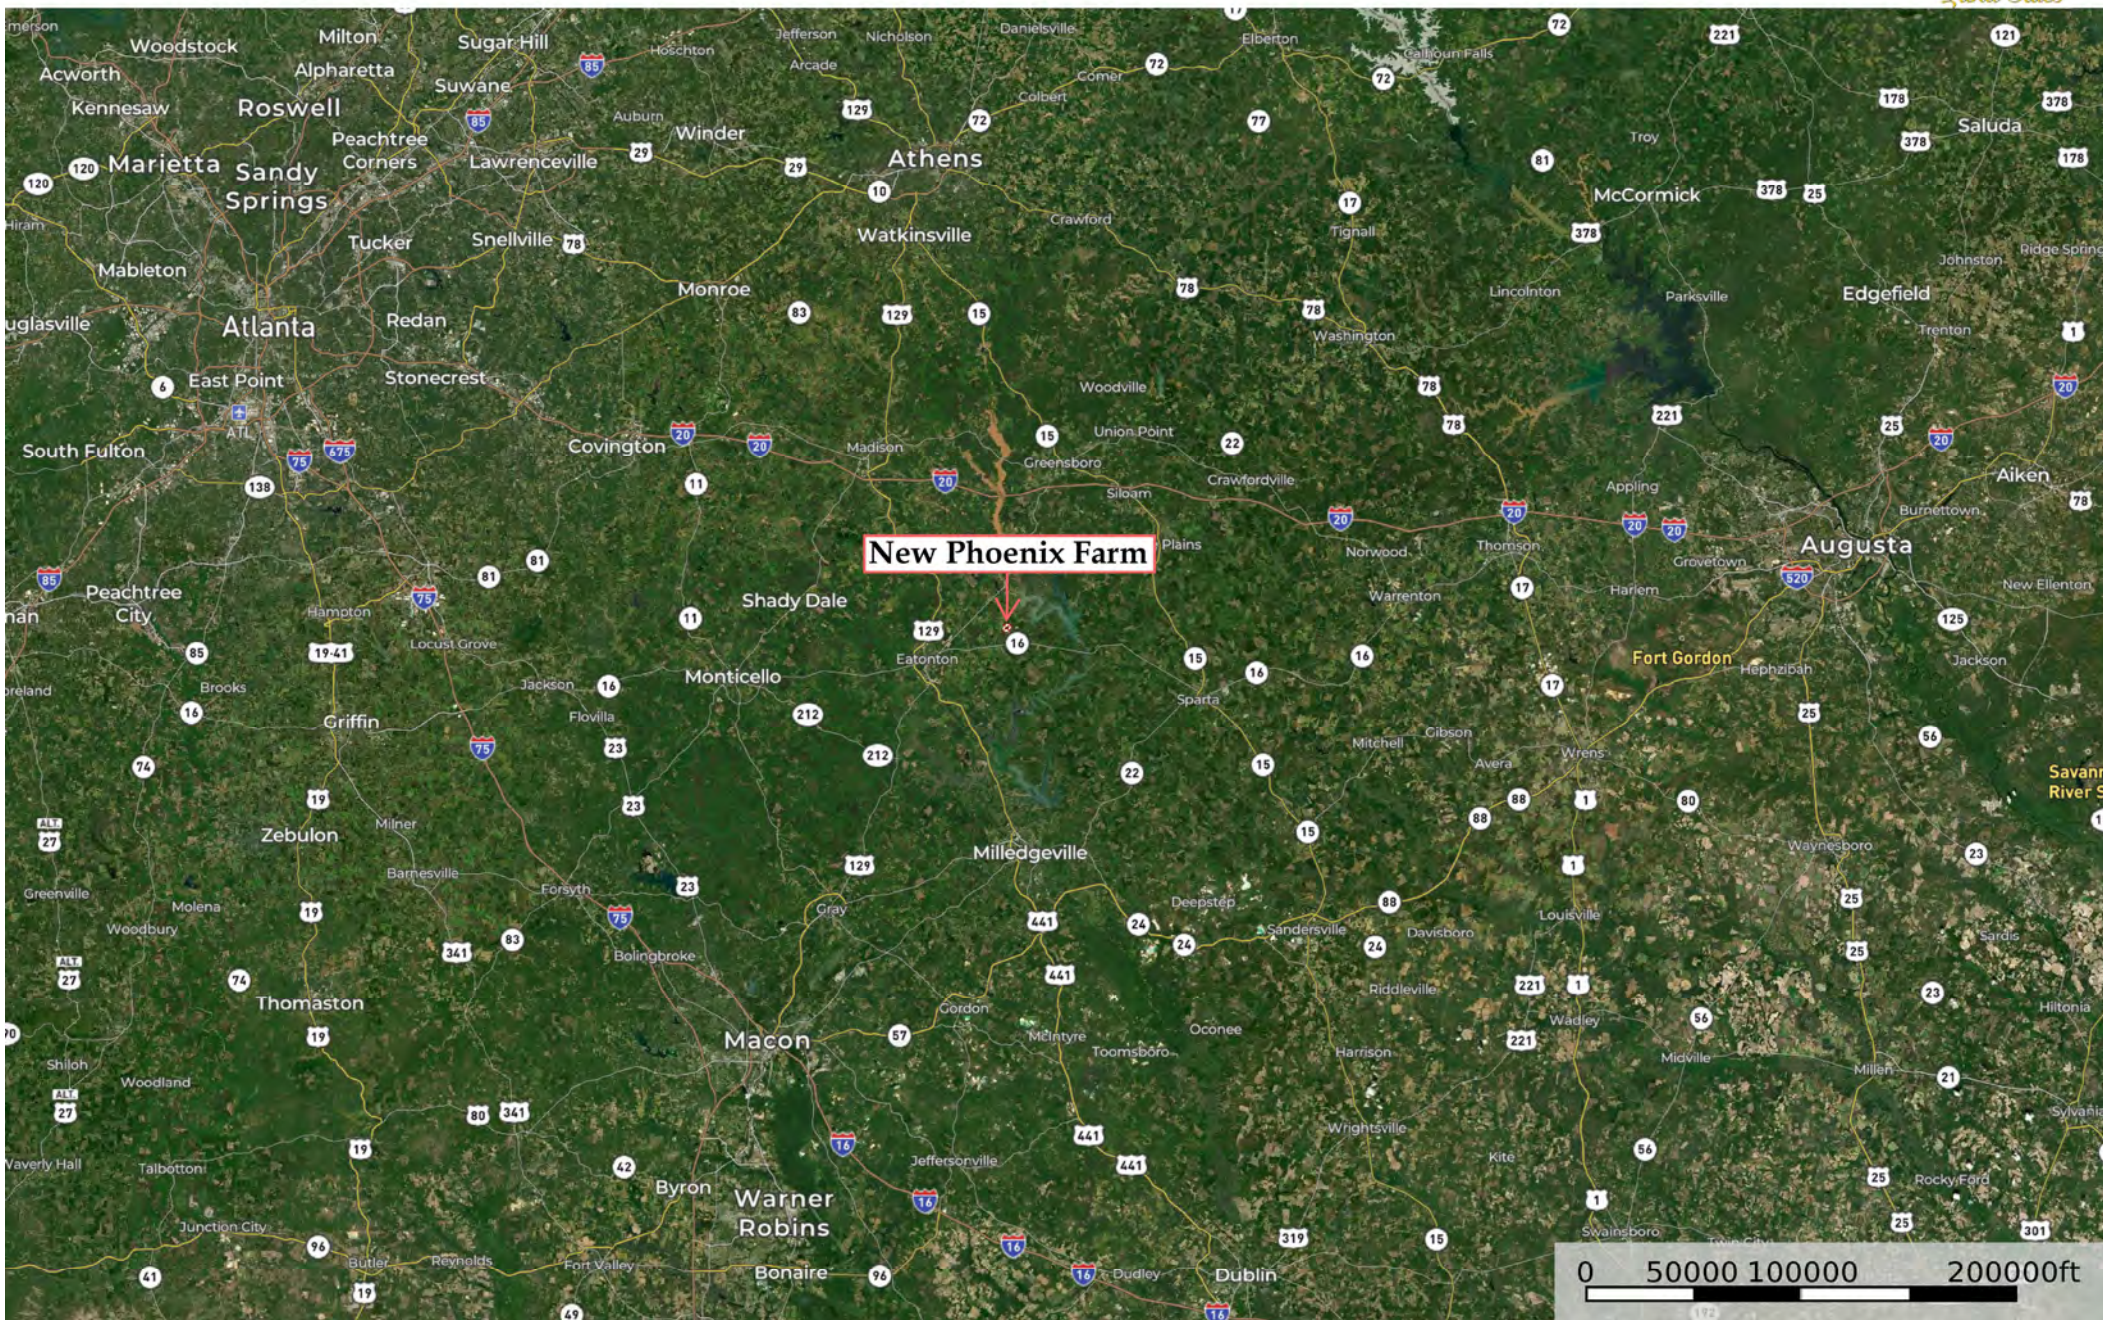

New Phoenix Farm

Putnam County, Georgia, 128 AC +/-

New Phoenix Farm

0 50000 100000 200000ft

Boundary

New Phoenix Farm

Putnam County, Georgia, 128 AC +/-

 Boundary

New Phoenix Farm

Putnam County, Georgia, 128 AC +/-

Boundary

Boundary

Google

0 500 1000 1500 2000ft

imagery ©2024 Airbus, Maxar Technologies

 Boundary