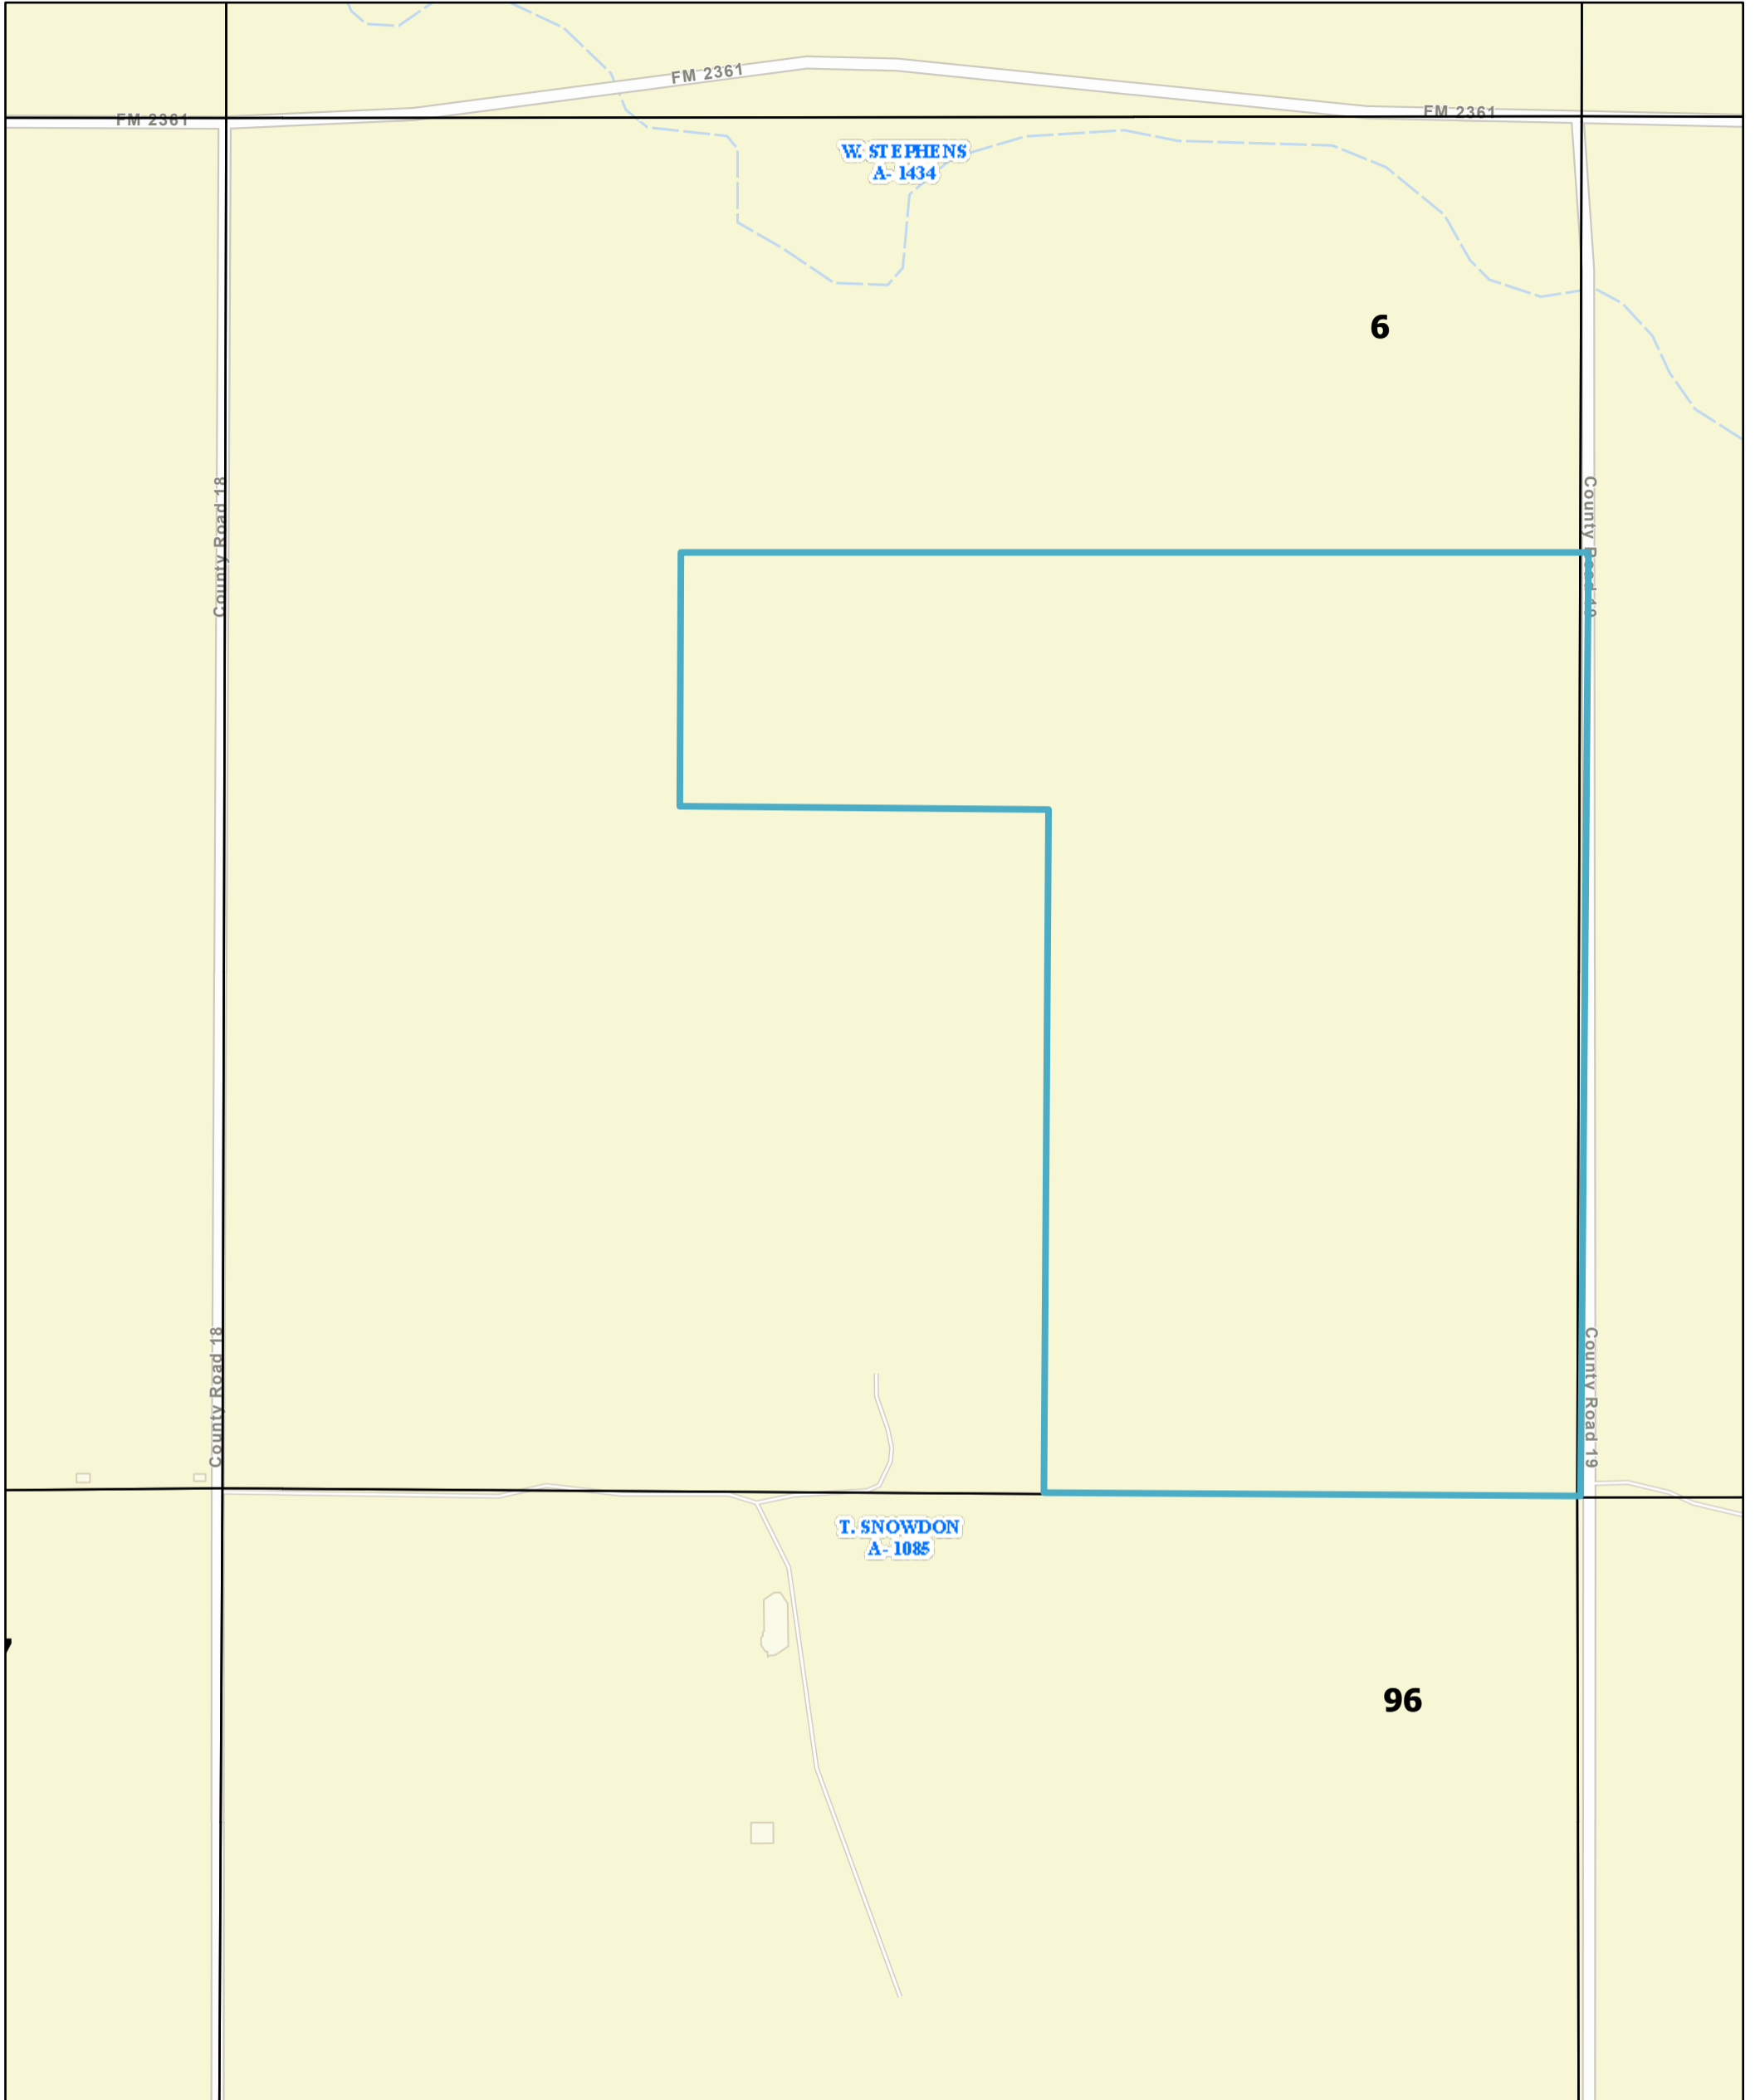

210 acres, +/-, Co Rd 19, Hall County

11/3/2024, 8:42:07 AM

Esri Community Maps Contributors, Texas Parks & Wildlife, © OpenStreetMap, Microsoft, Esri, TomTom, Garmin, SafeGraph, GeoTechnologies, Inc, METI/NASA, USGS, EPA, NPS, US Census Bureau, USDA, USFWS