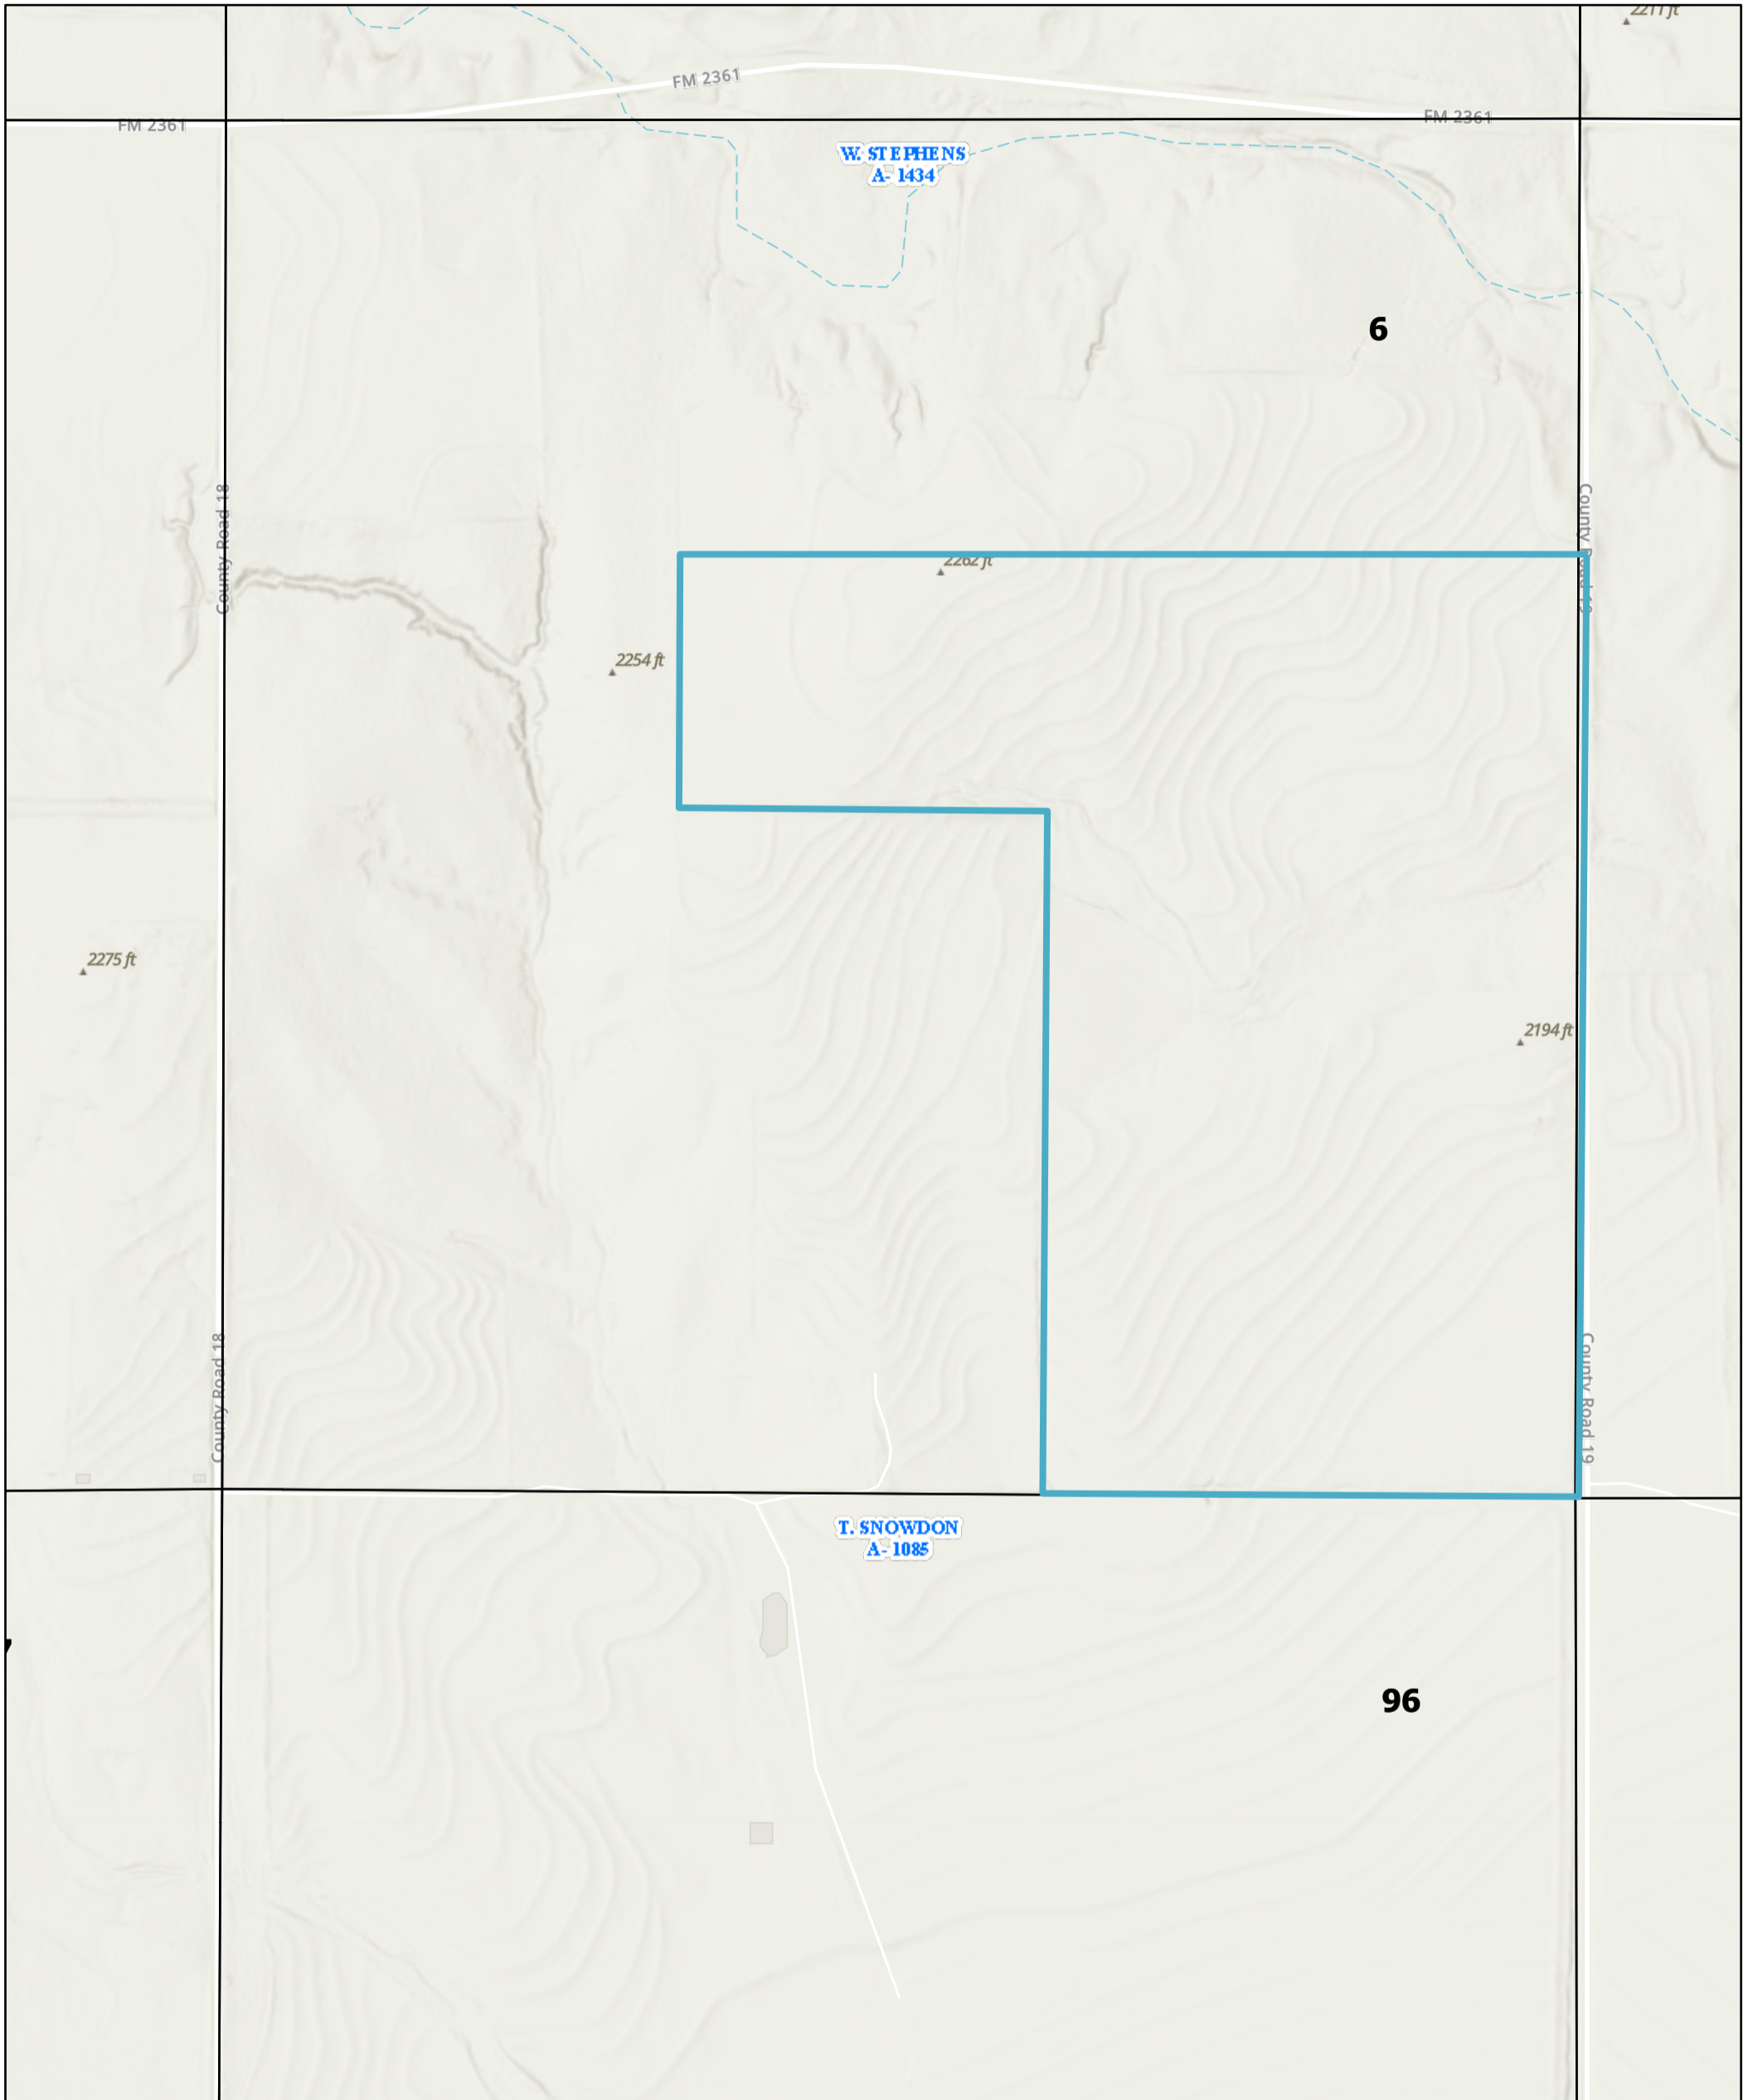

210 acres, +/-, Co Rd 19, Hall County

11/3/2024, 8:41:00 AM

Esri, NASA, NGA, USGS, FEMA, Esri Community Maps Contributors, Texas Parks & Wildlife, © OpenStreetMap, Microsoft, Esri, TomTom, Garmin, SafeGraph, GeoTechnologies, Inc, METI/NASA, USGS, EPA, NPS, US Census Bureau, USDA, USFWS