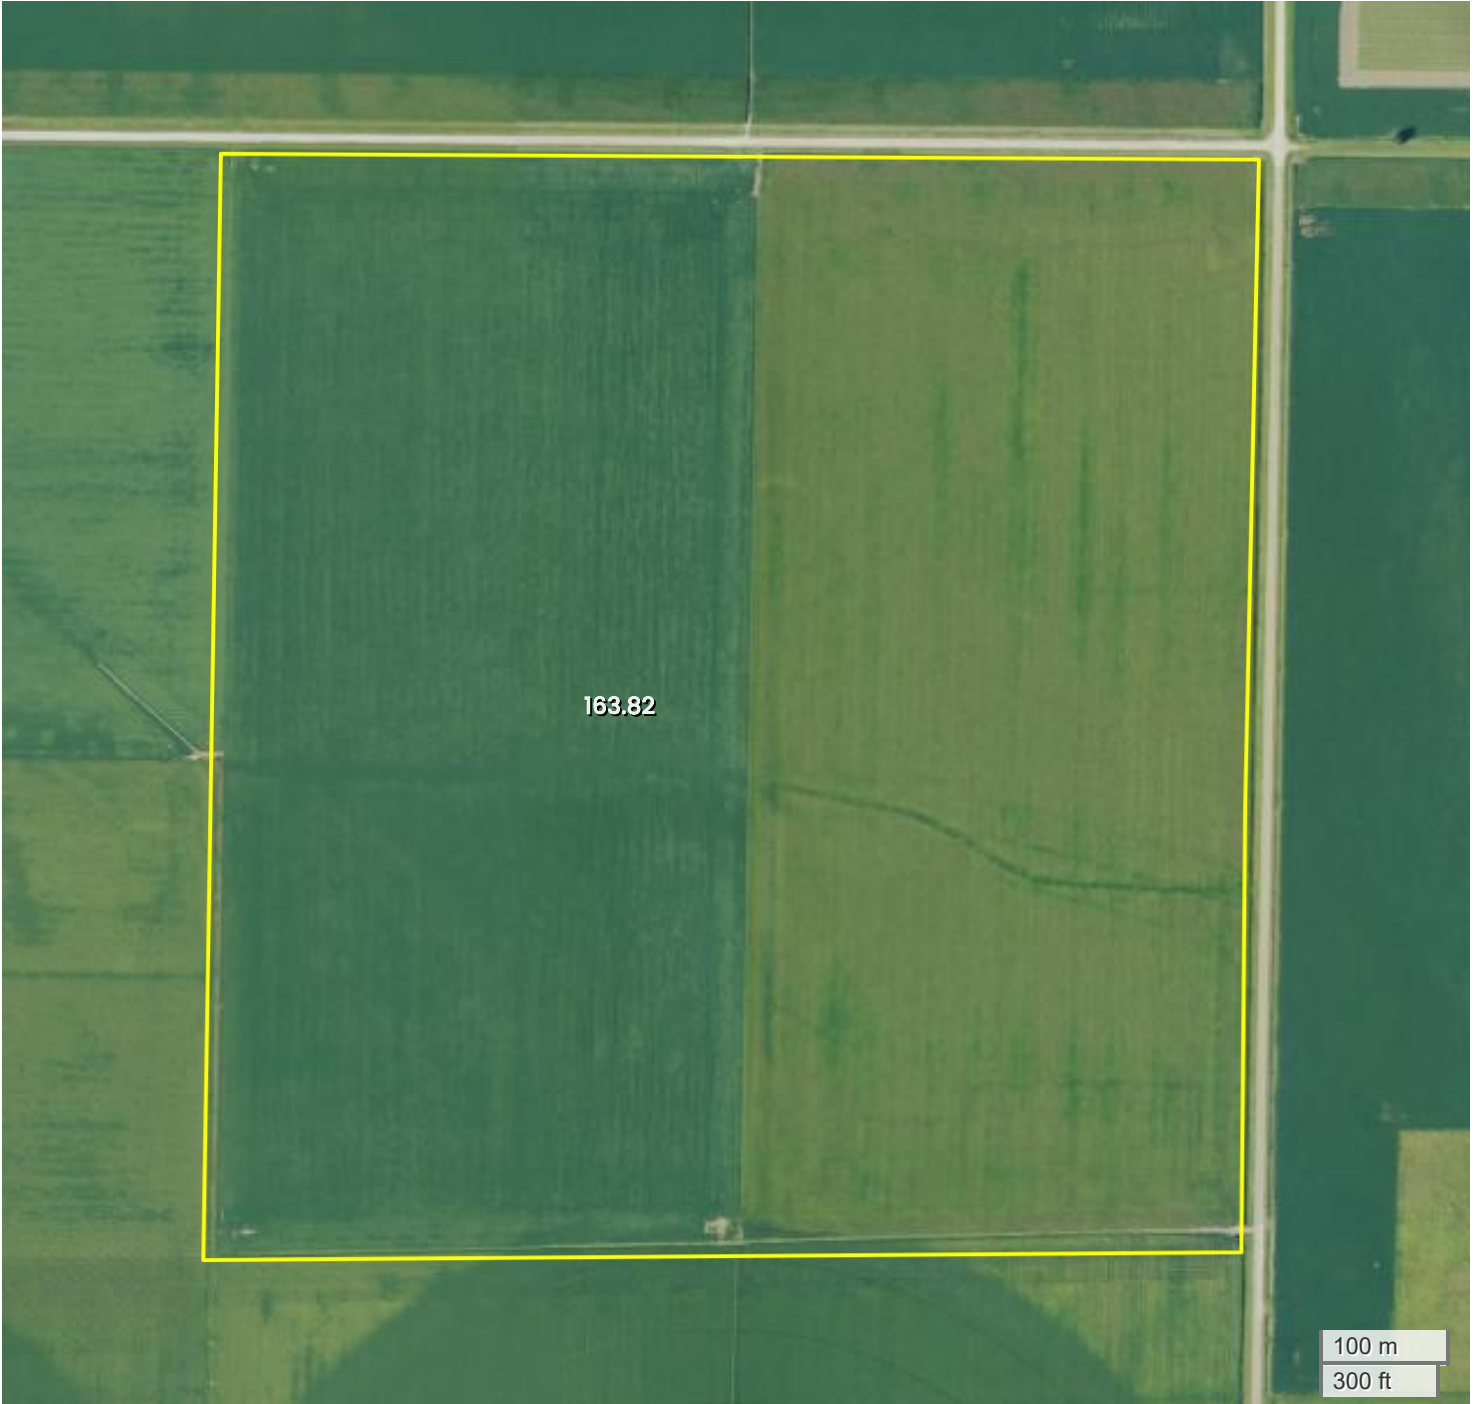

LOFSHULT (162.98 AC TOTAL, 163.82 AC TILLABLE)

AERIAL MAP

163.82

100 m
300 ft

Center: 42.210843, -96.256468

01-85N-47W

Fairview Township

Monona County, IA