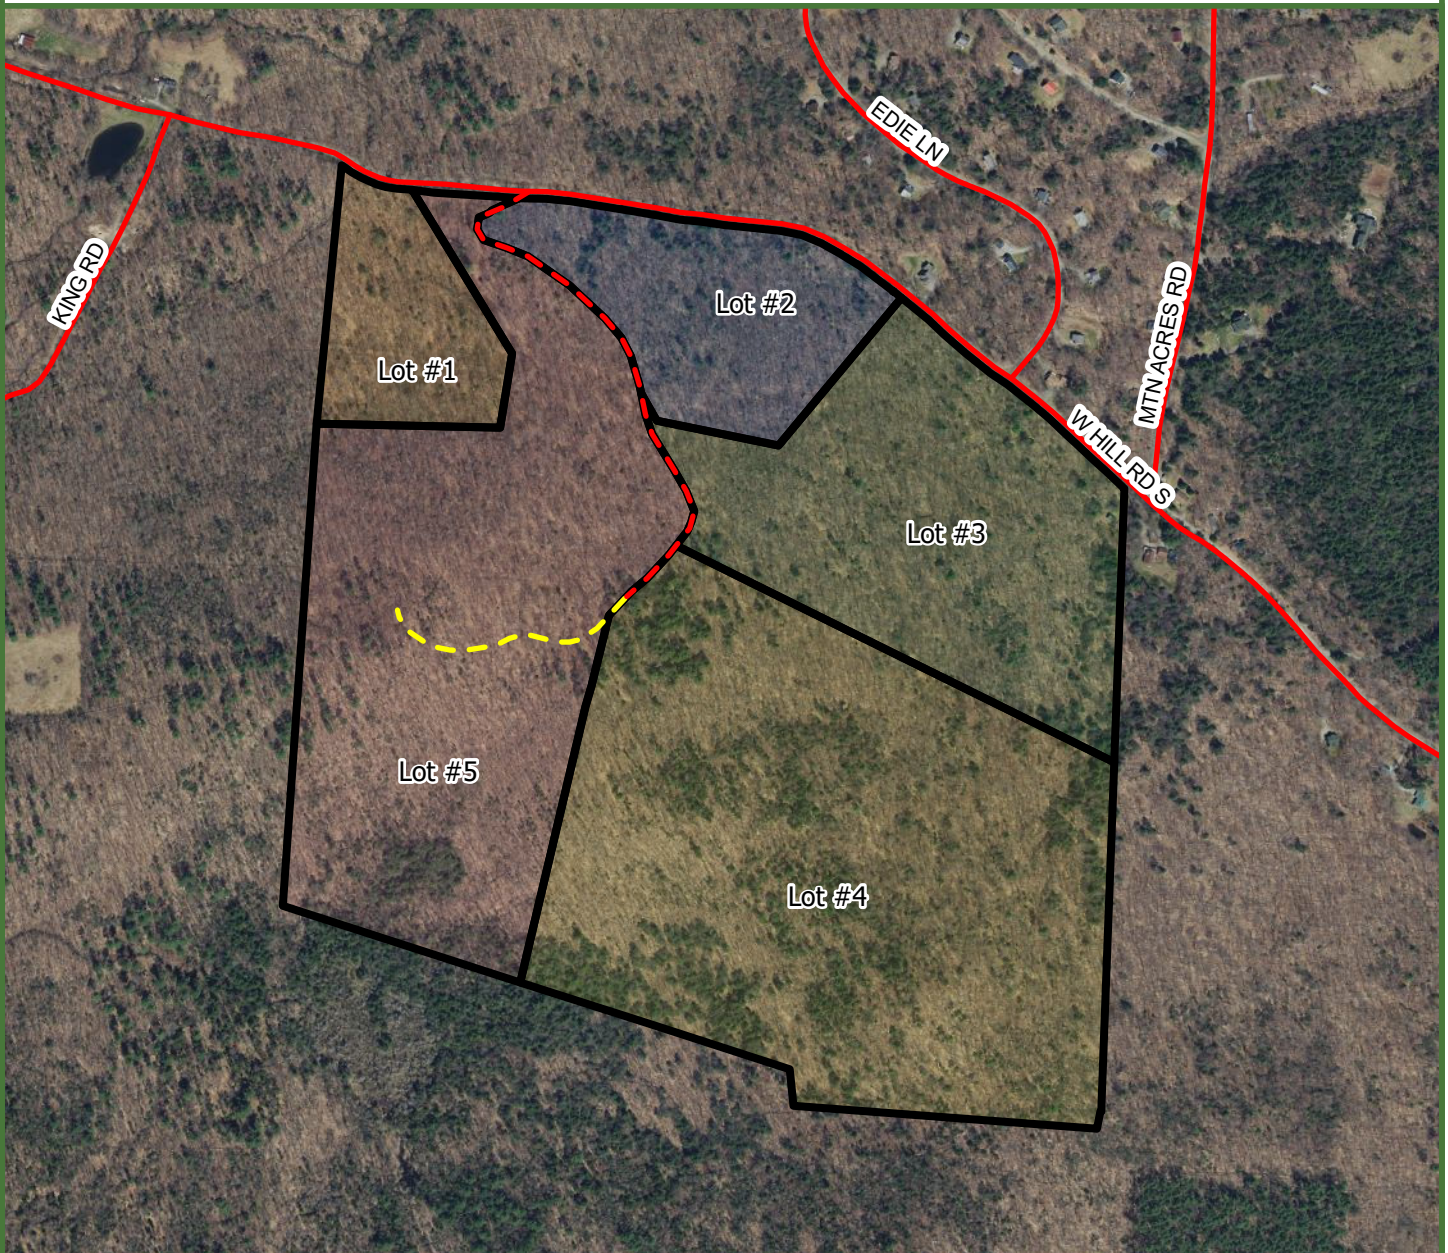

Cotswold Hill Parcels

180.87 Survey Acres
Jamaica, Windham County, Vermont

Legend

- Cotswold Hill Lots
- Town Roads
- Private Road
- Lot #5 - Driveway
- Town Line
- Lot #1 (10.25 Acres)
- Lot #2 (15.27 Acres)
- Lot #3 (34.53 Acres)
- Lot #4 (68.89 Acres)
- Lot #5 (51.93 Acres)

This is Not A Survey

Map produced from the best available information including VCGI town tax maps polygon, hand held GPS data, aerial photography and reference information obtained from publicly available GIS sources. Boundary lines portrayed on this map are approximate and could be different than the actual location of boundaries found in the field. Map is not a survey.