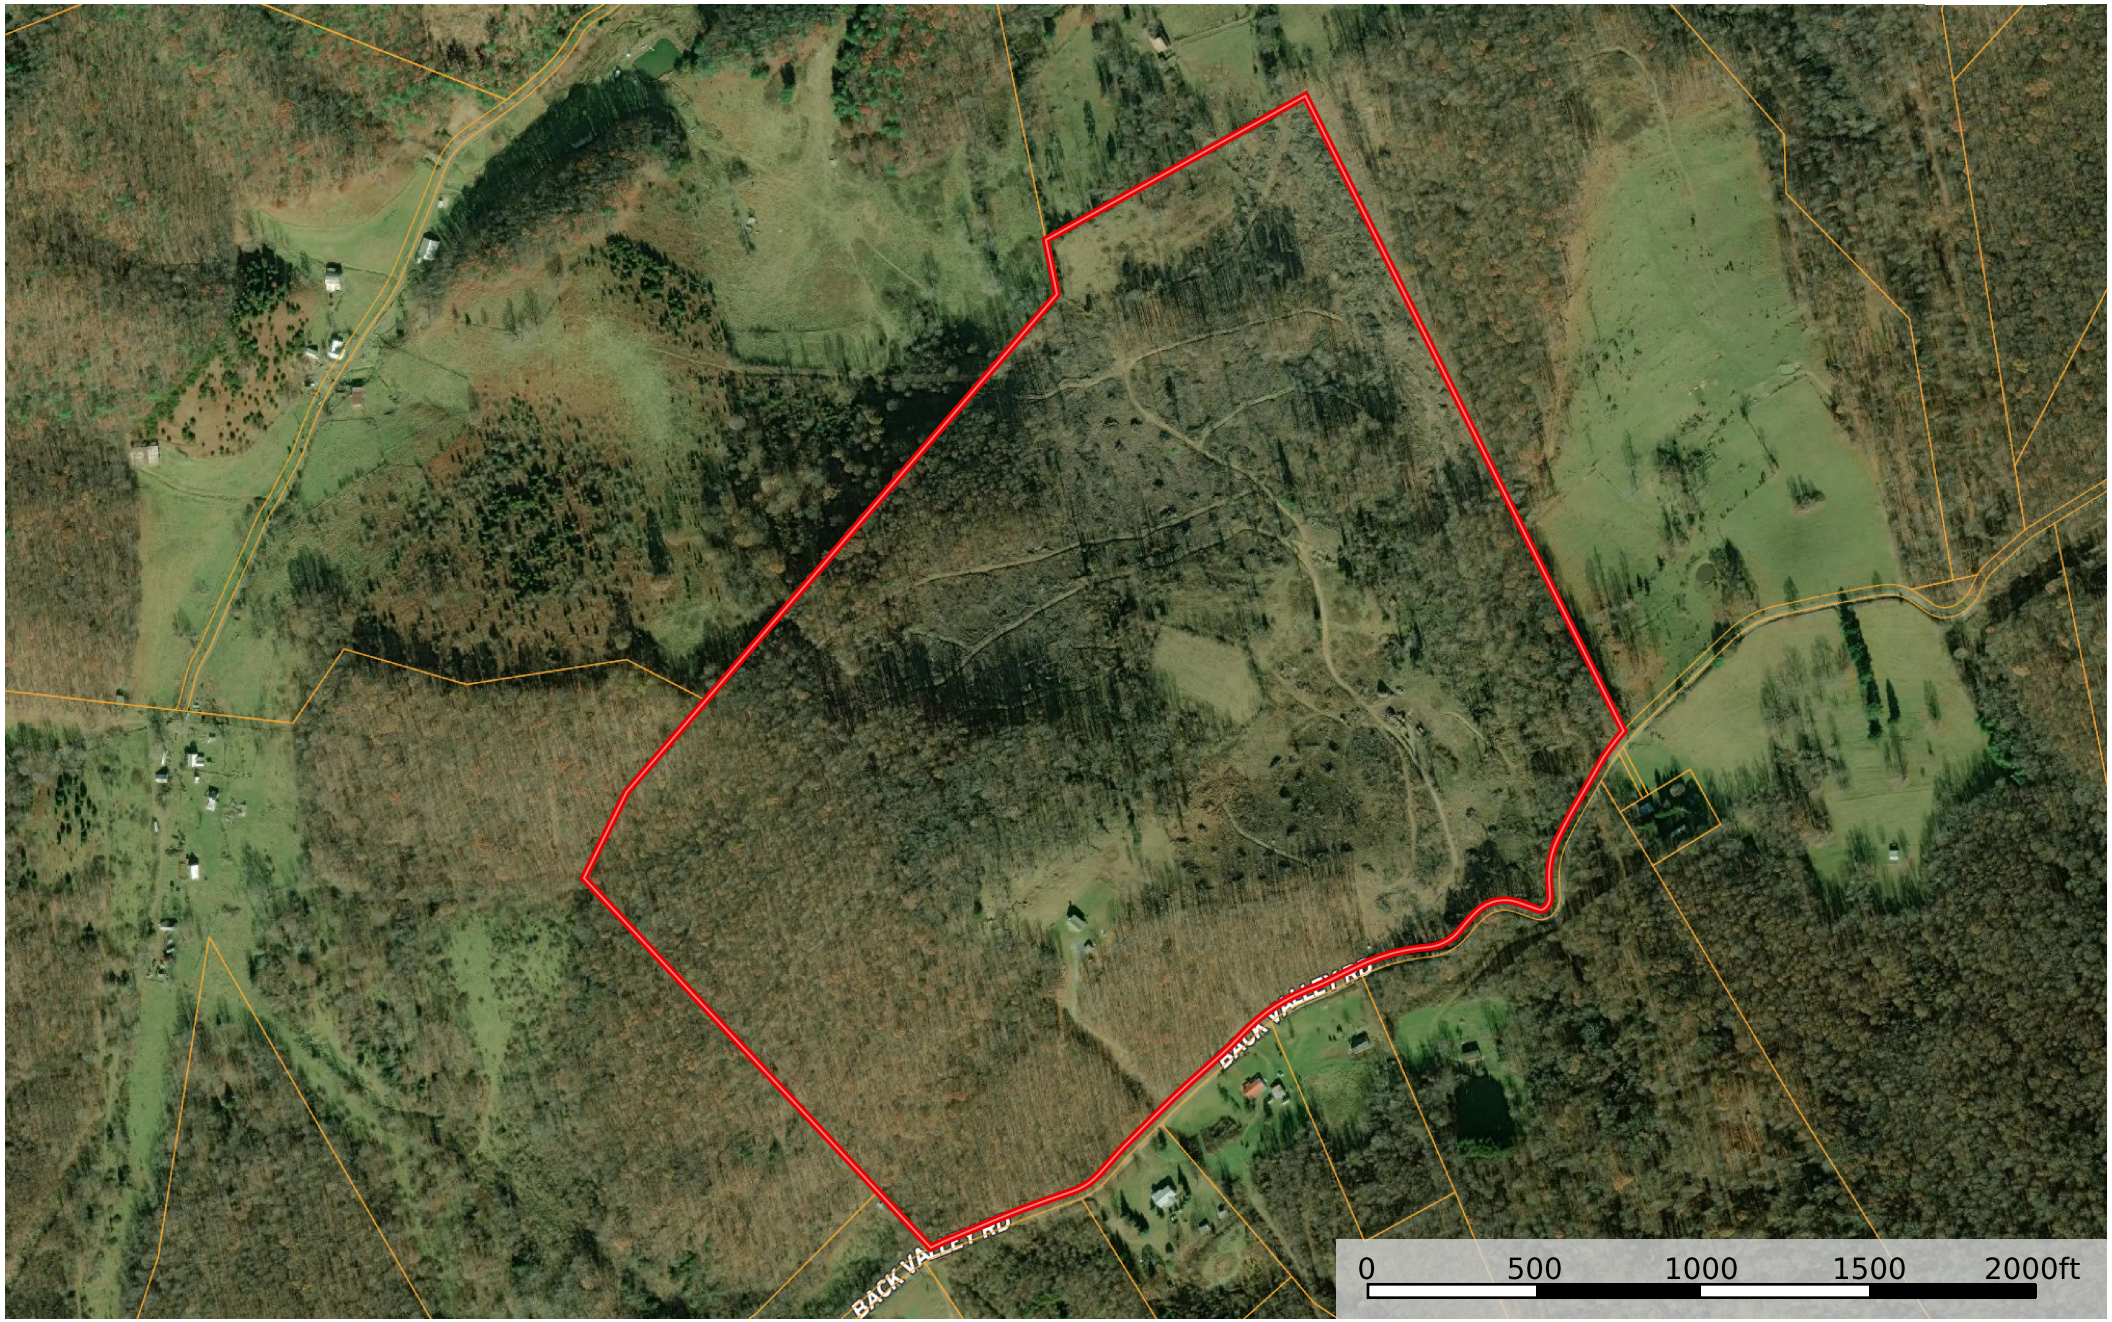

# Peters Mountain Longhorns Farm

West Virginia, 102 AC +/-

 Boundary

Randy Burdette

 The information contained herein was obtained from sources deemed to be reliable. Land id™ Services makes no warranties or guarantees as to the completeness or accuracy thereof.