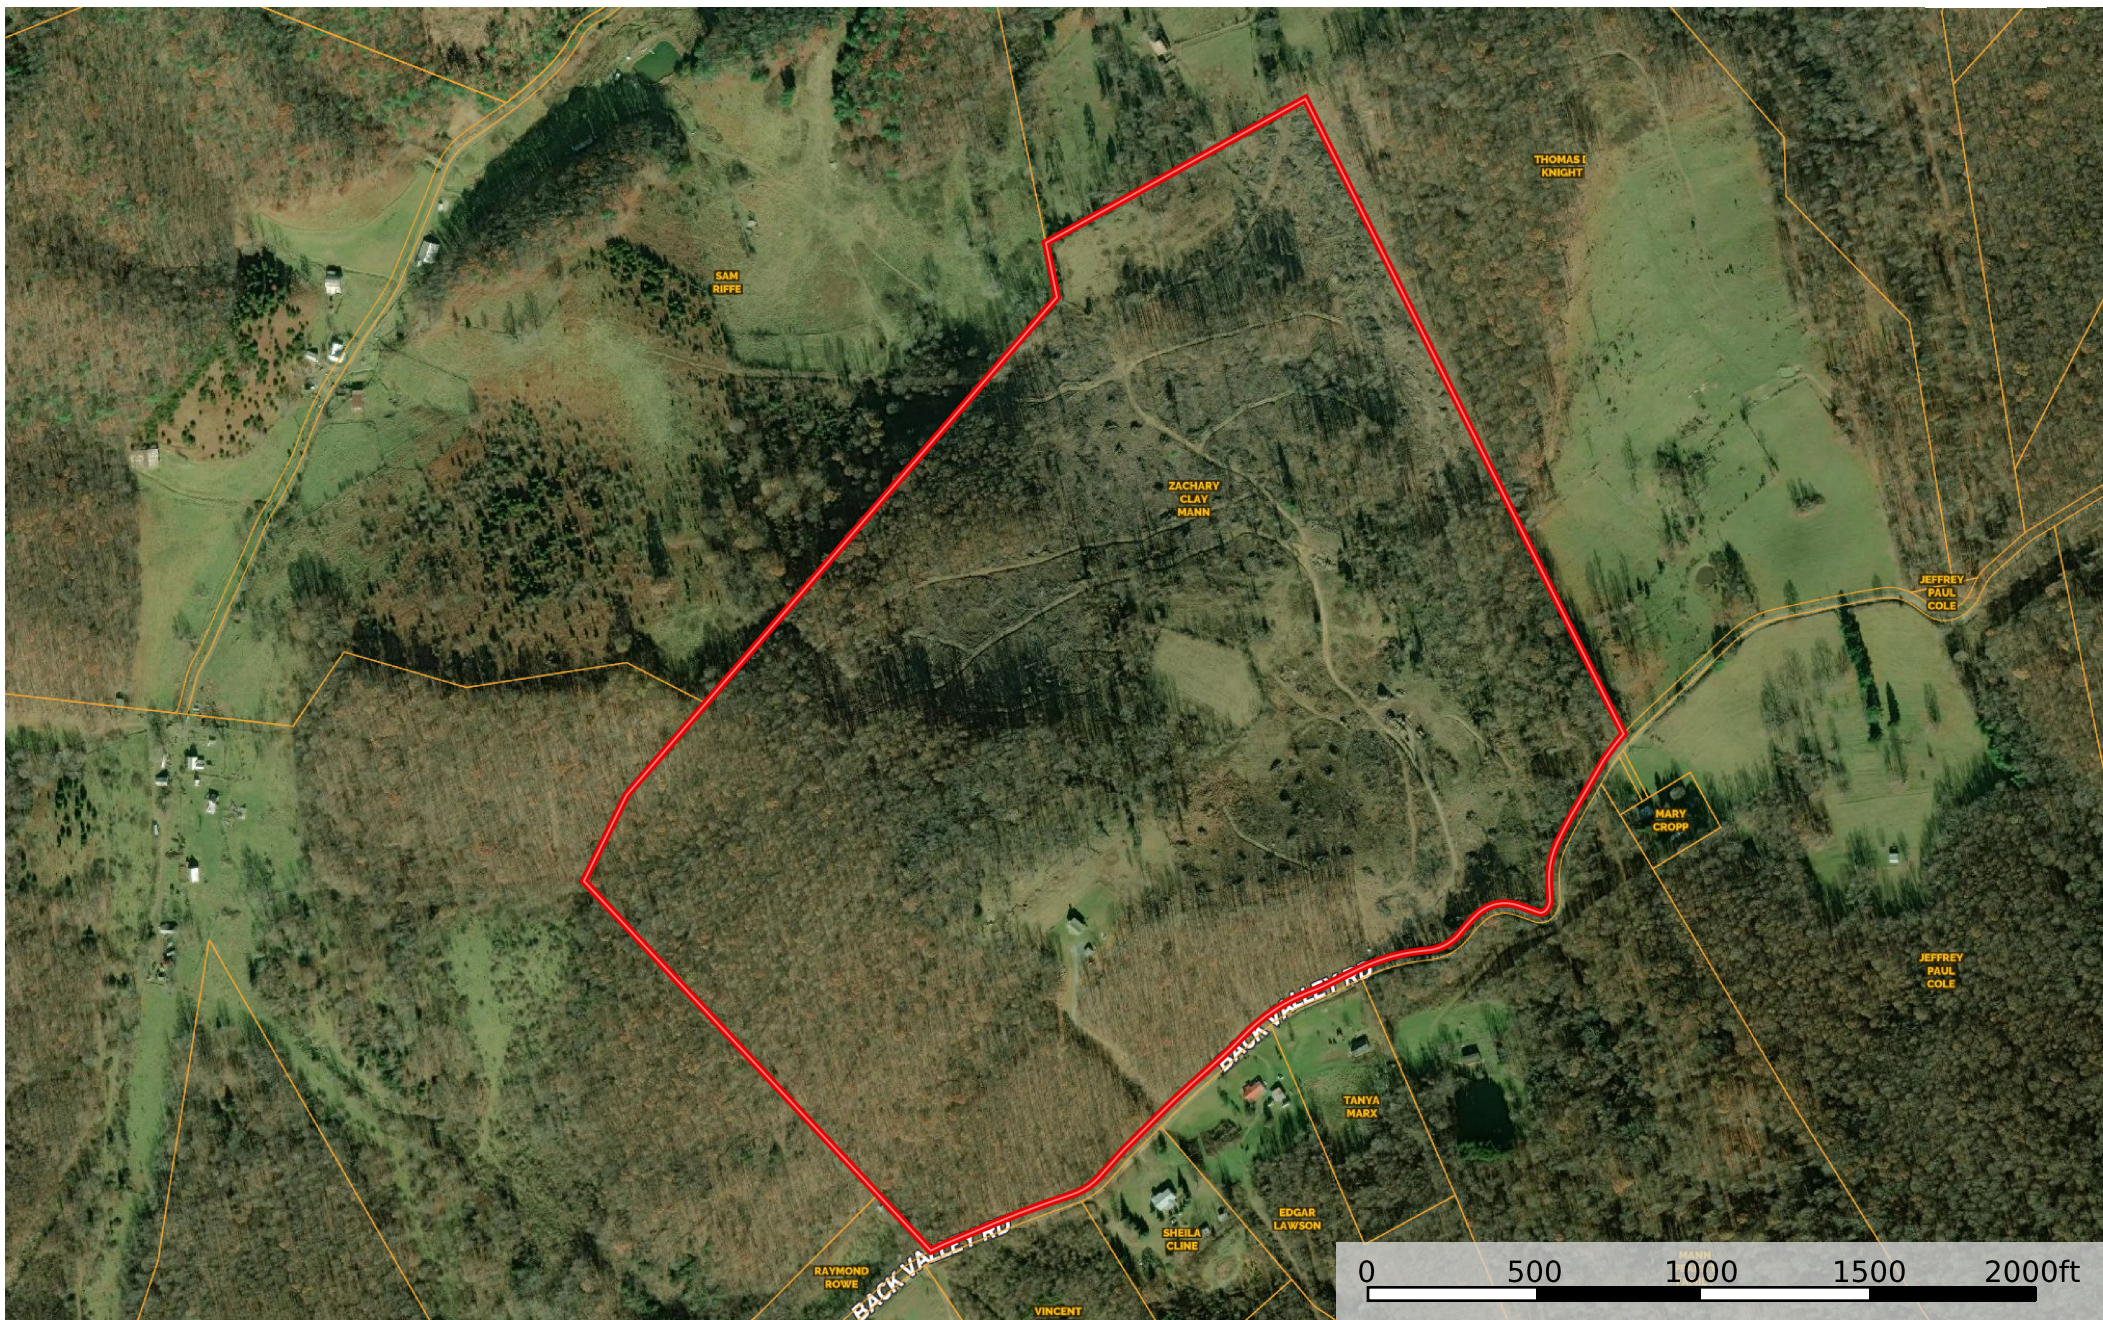

Peters Mountain Longhorns Farm

West Virginia, 102 AC +/-

 Boundary

Randy Burdette

 The information contained herein was obtained from sources deemed to be reliable. Land id™ Services makes no warranties or guarantees as to the completeness or accuracy thereof.