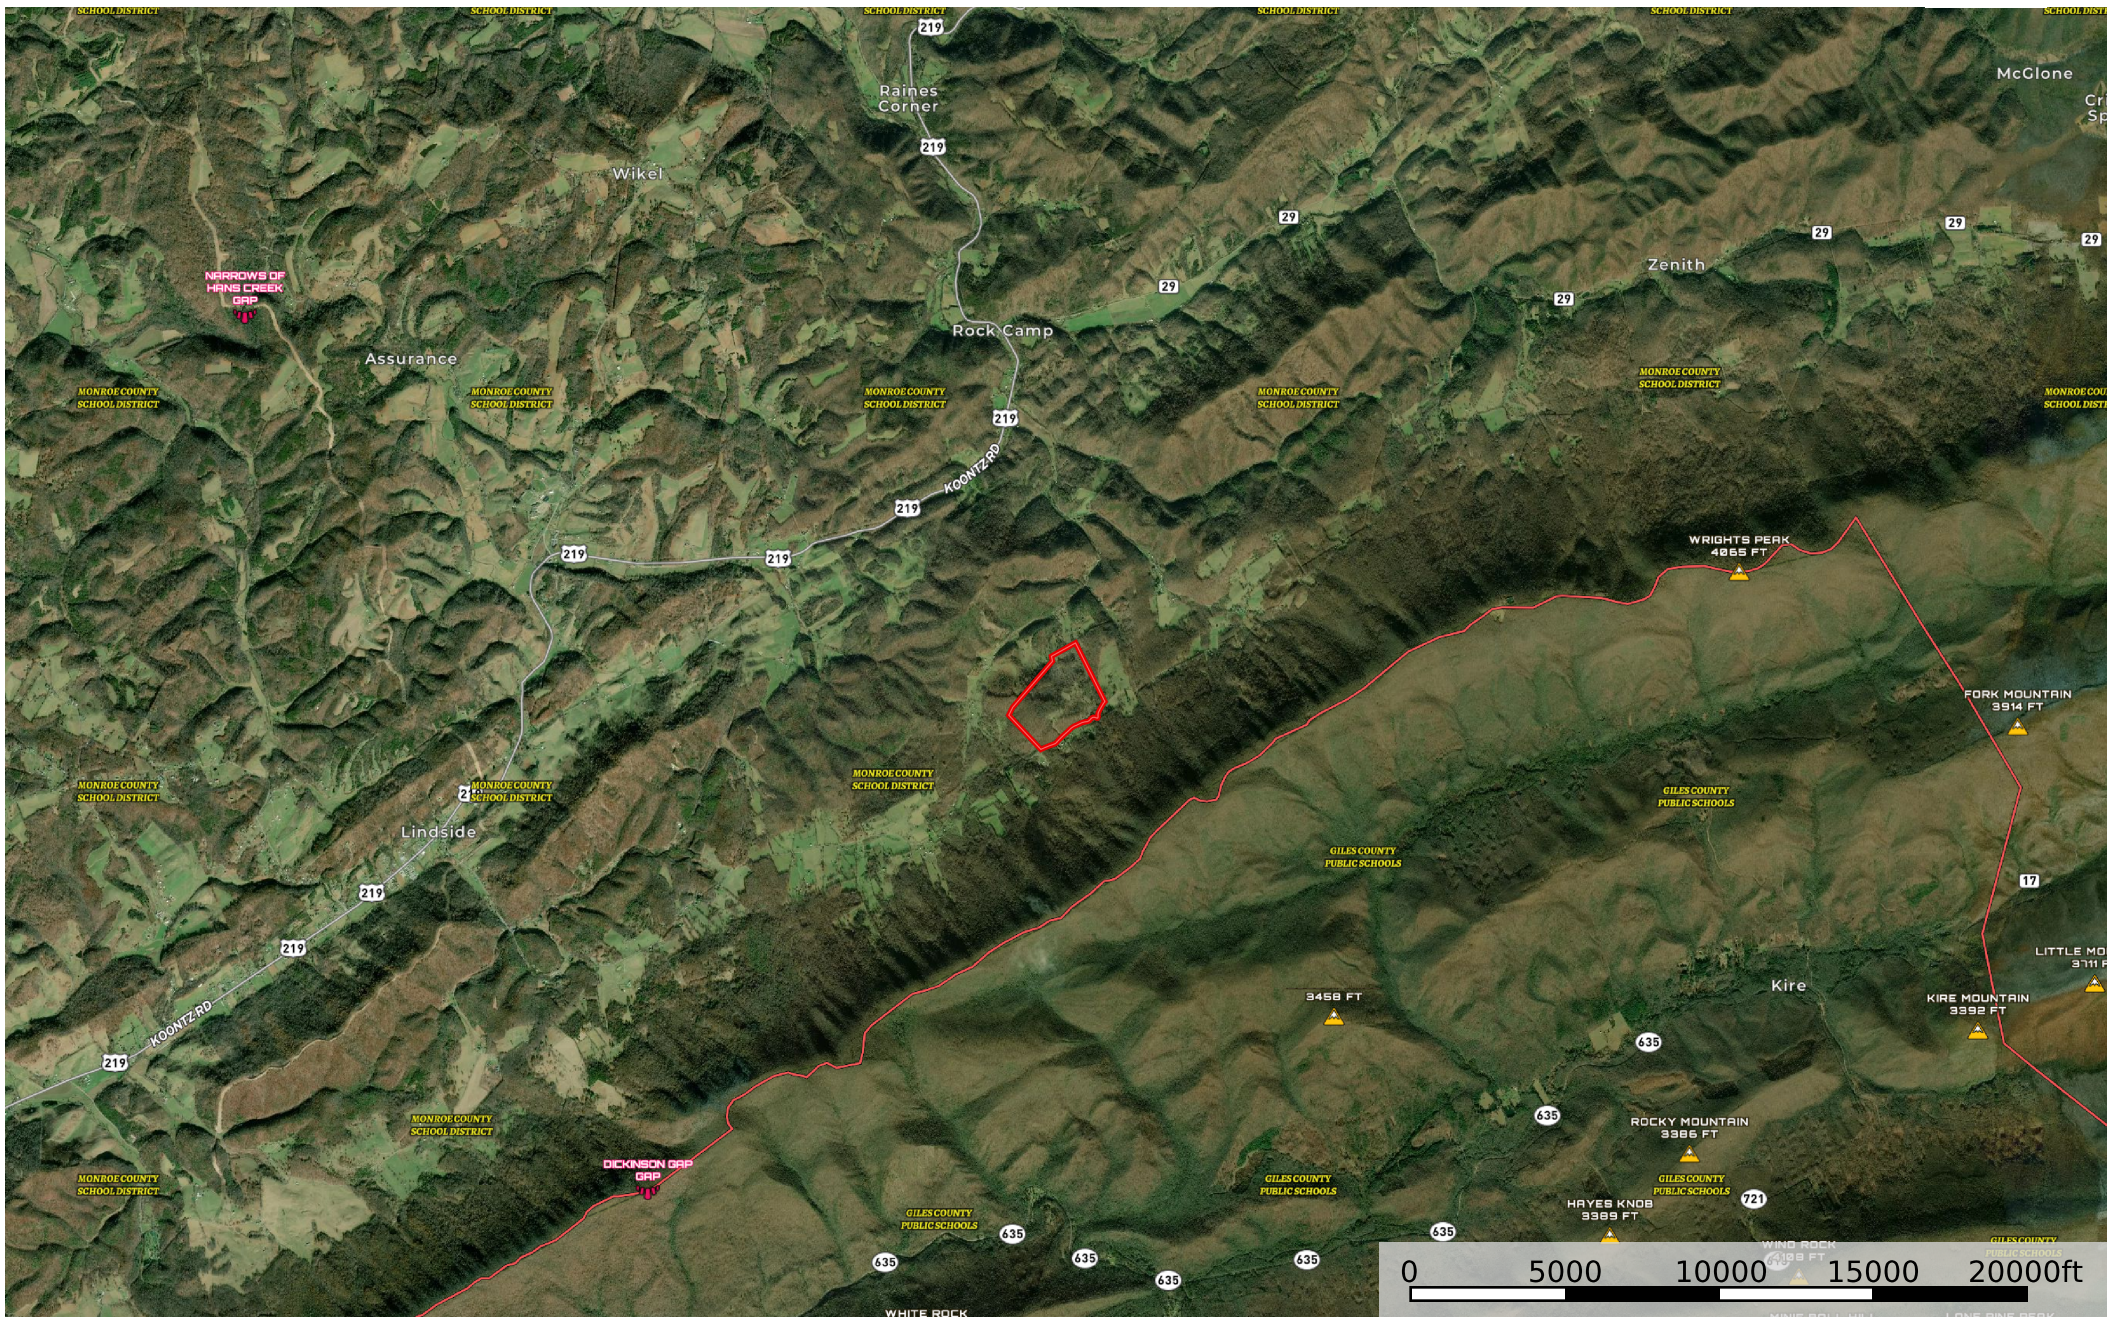

Peters Mountain Longhorns Farm

West Virginia, 102 AC +/-

- Boundary
- Unified Sch. Dist.
- Secondary Sch. Dist.
- Elementary Sch. Dist.

Randy Burdette

The information contained herein was obtained from sources deemed to be reliable. Land id™ Services makes no warranties or guarantees as to the completeness or accuracy thereof.