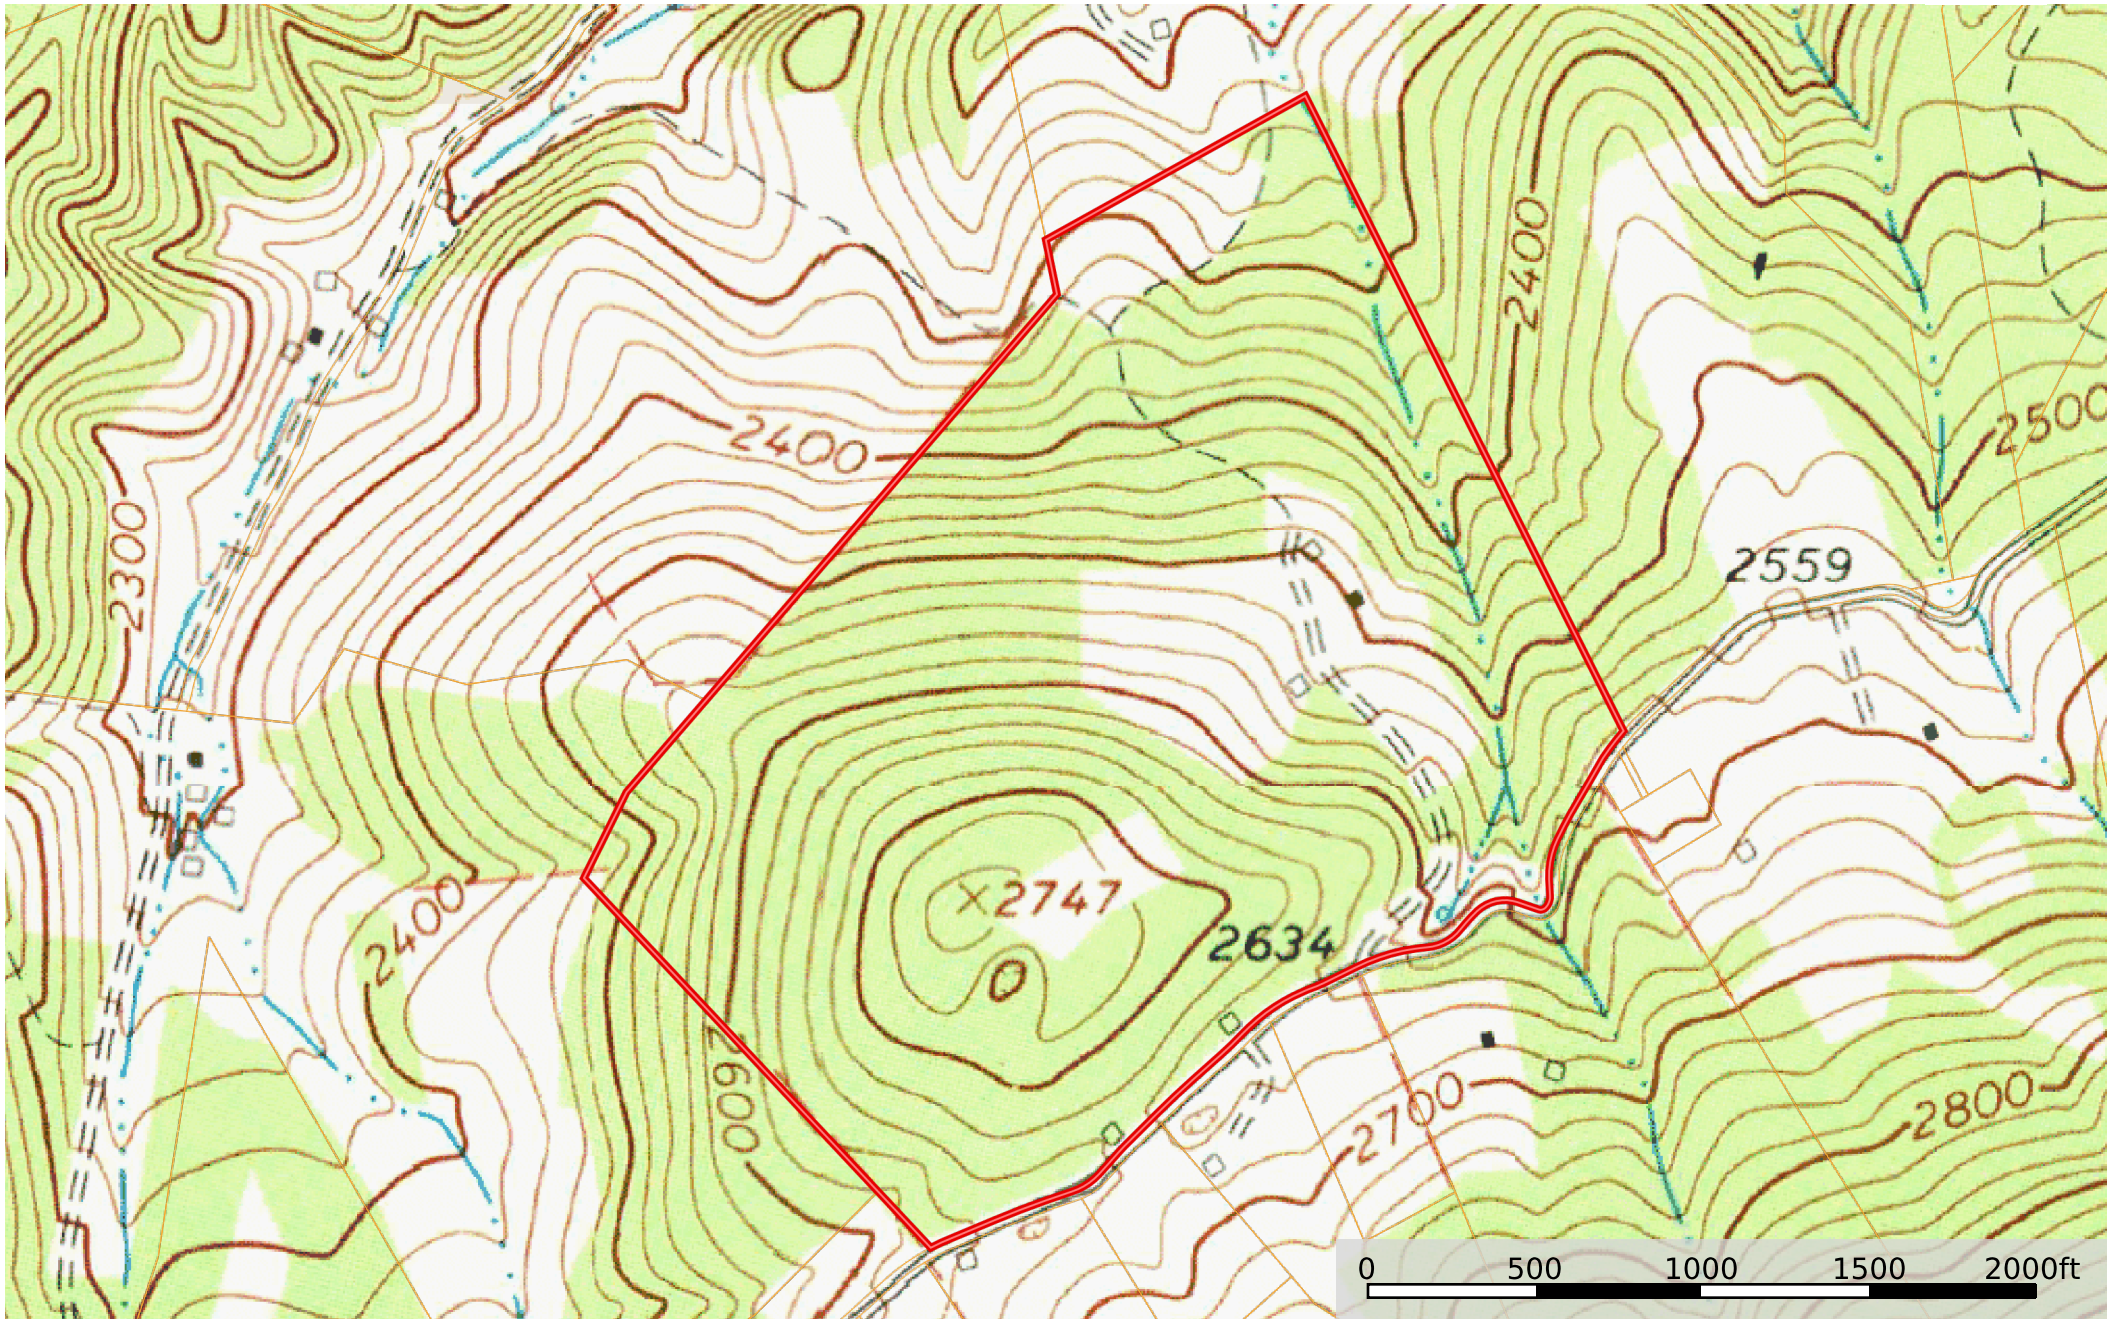

Peters Mountain Longhorns Farm

West Virginia, 102 AC +/-

 Boundary

Randy Burdette

 The information contained herein was obtained from sources deemed to be reliable. Land id™ Services makes no warranties or guarantees as to the completeness or accuracy thereof.