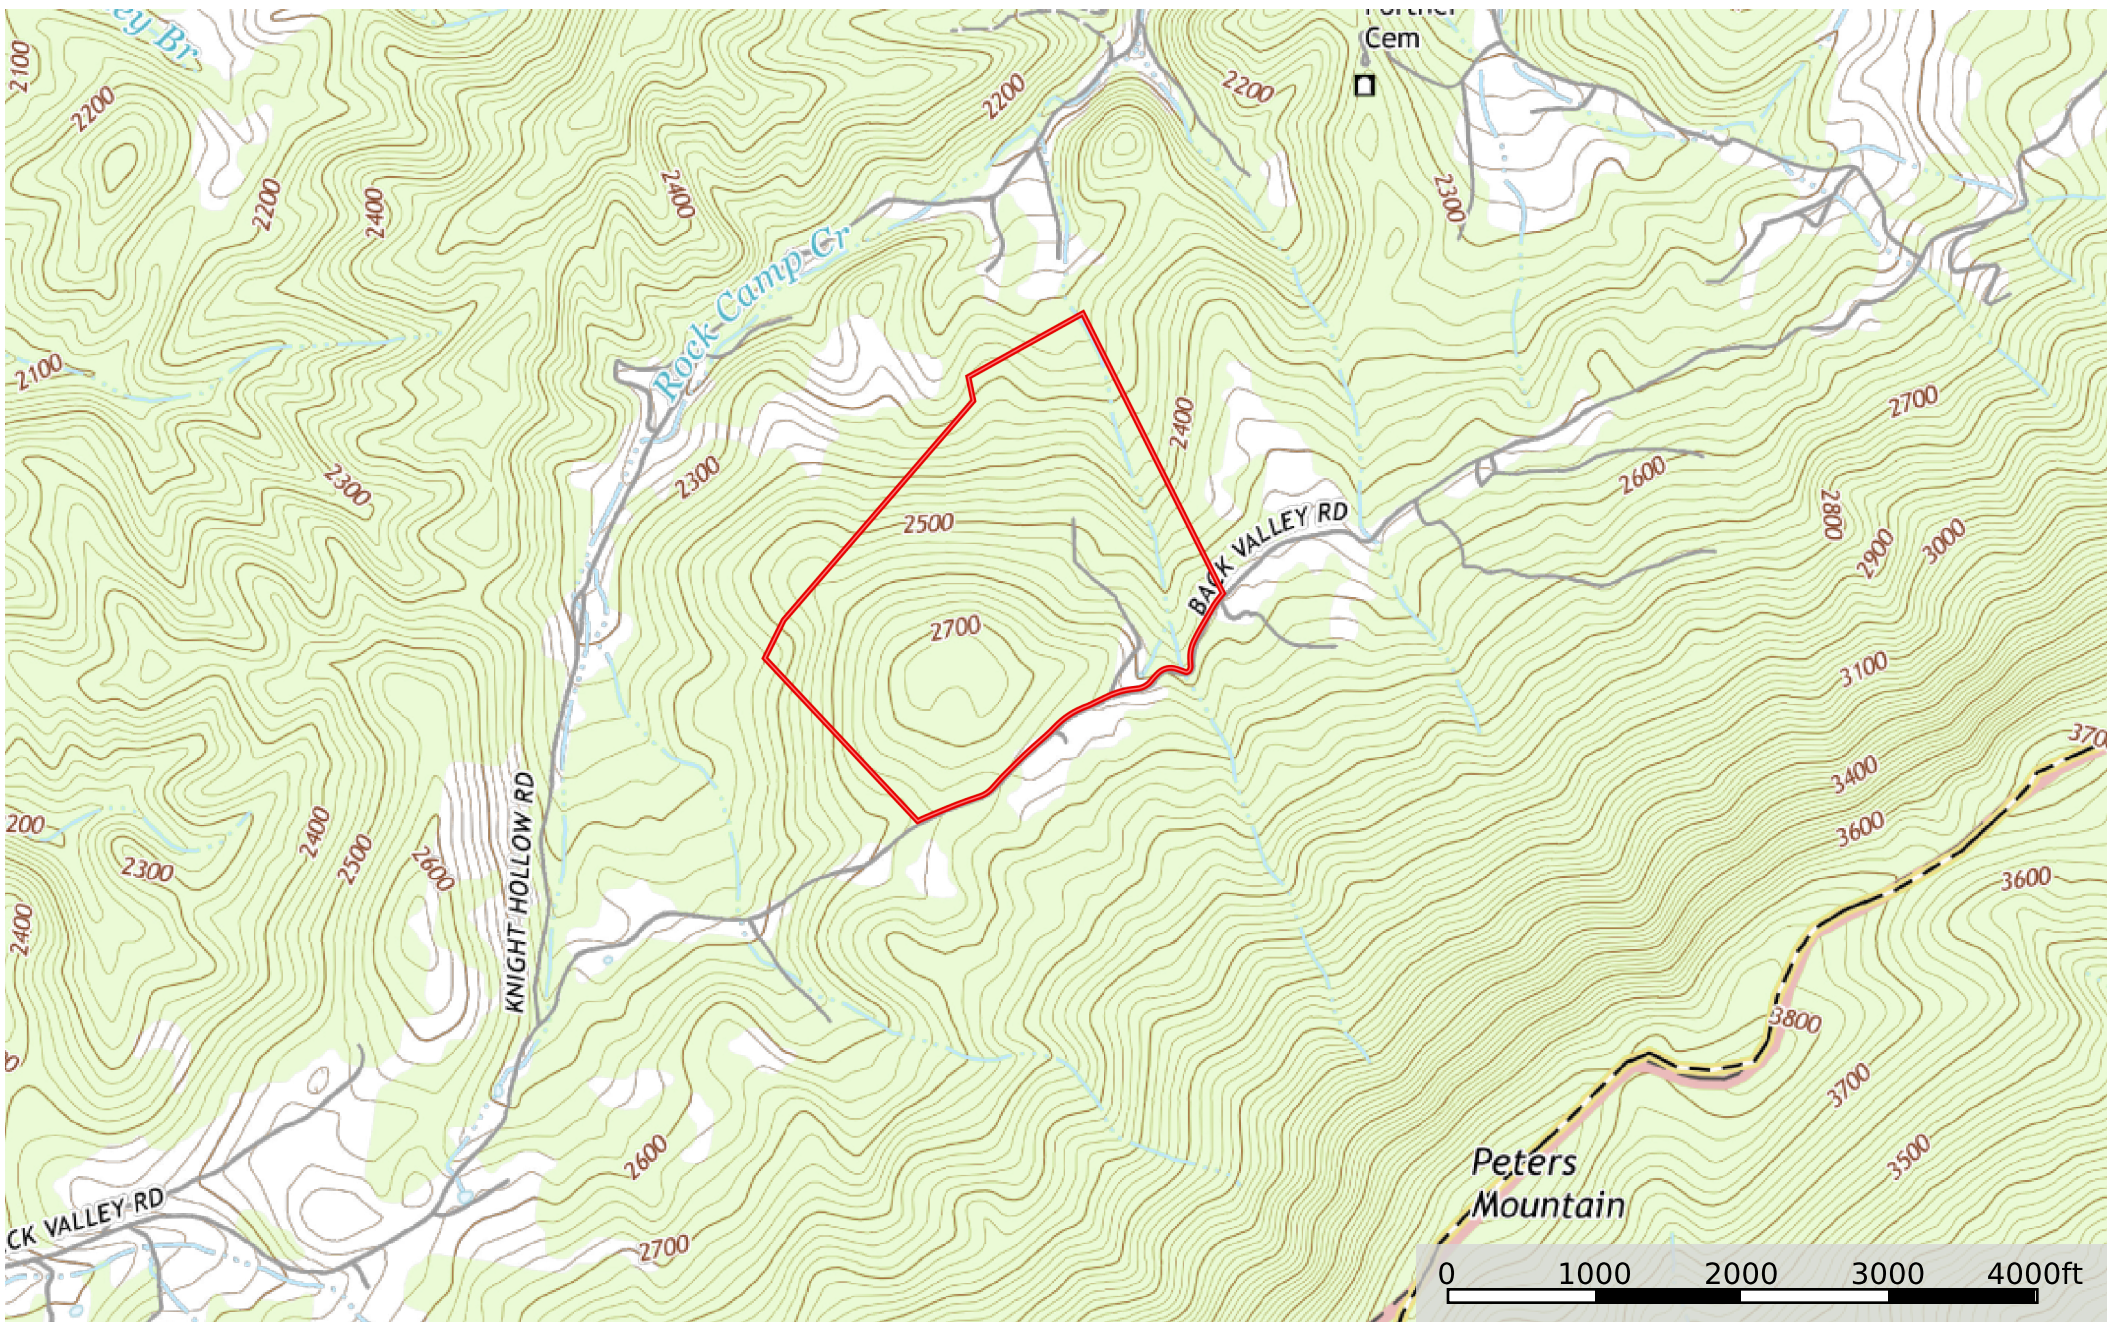

Peters Mountain Longhorns Farm

West Virginia, 102 AC +/-

Boundary

Randy Burdette

The information contained herein was obtained from sources deemed to be reliable. Land id™ Services makes no warranties or guarantees as to the completeness or accuracy thereof.