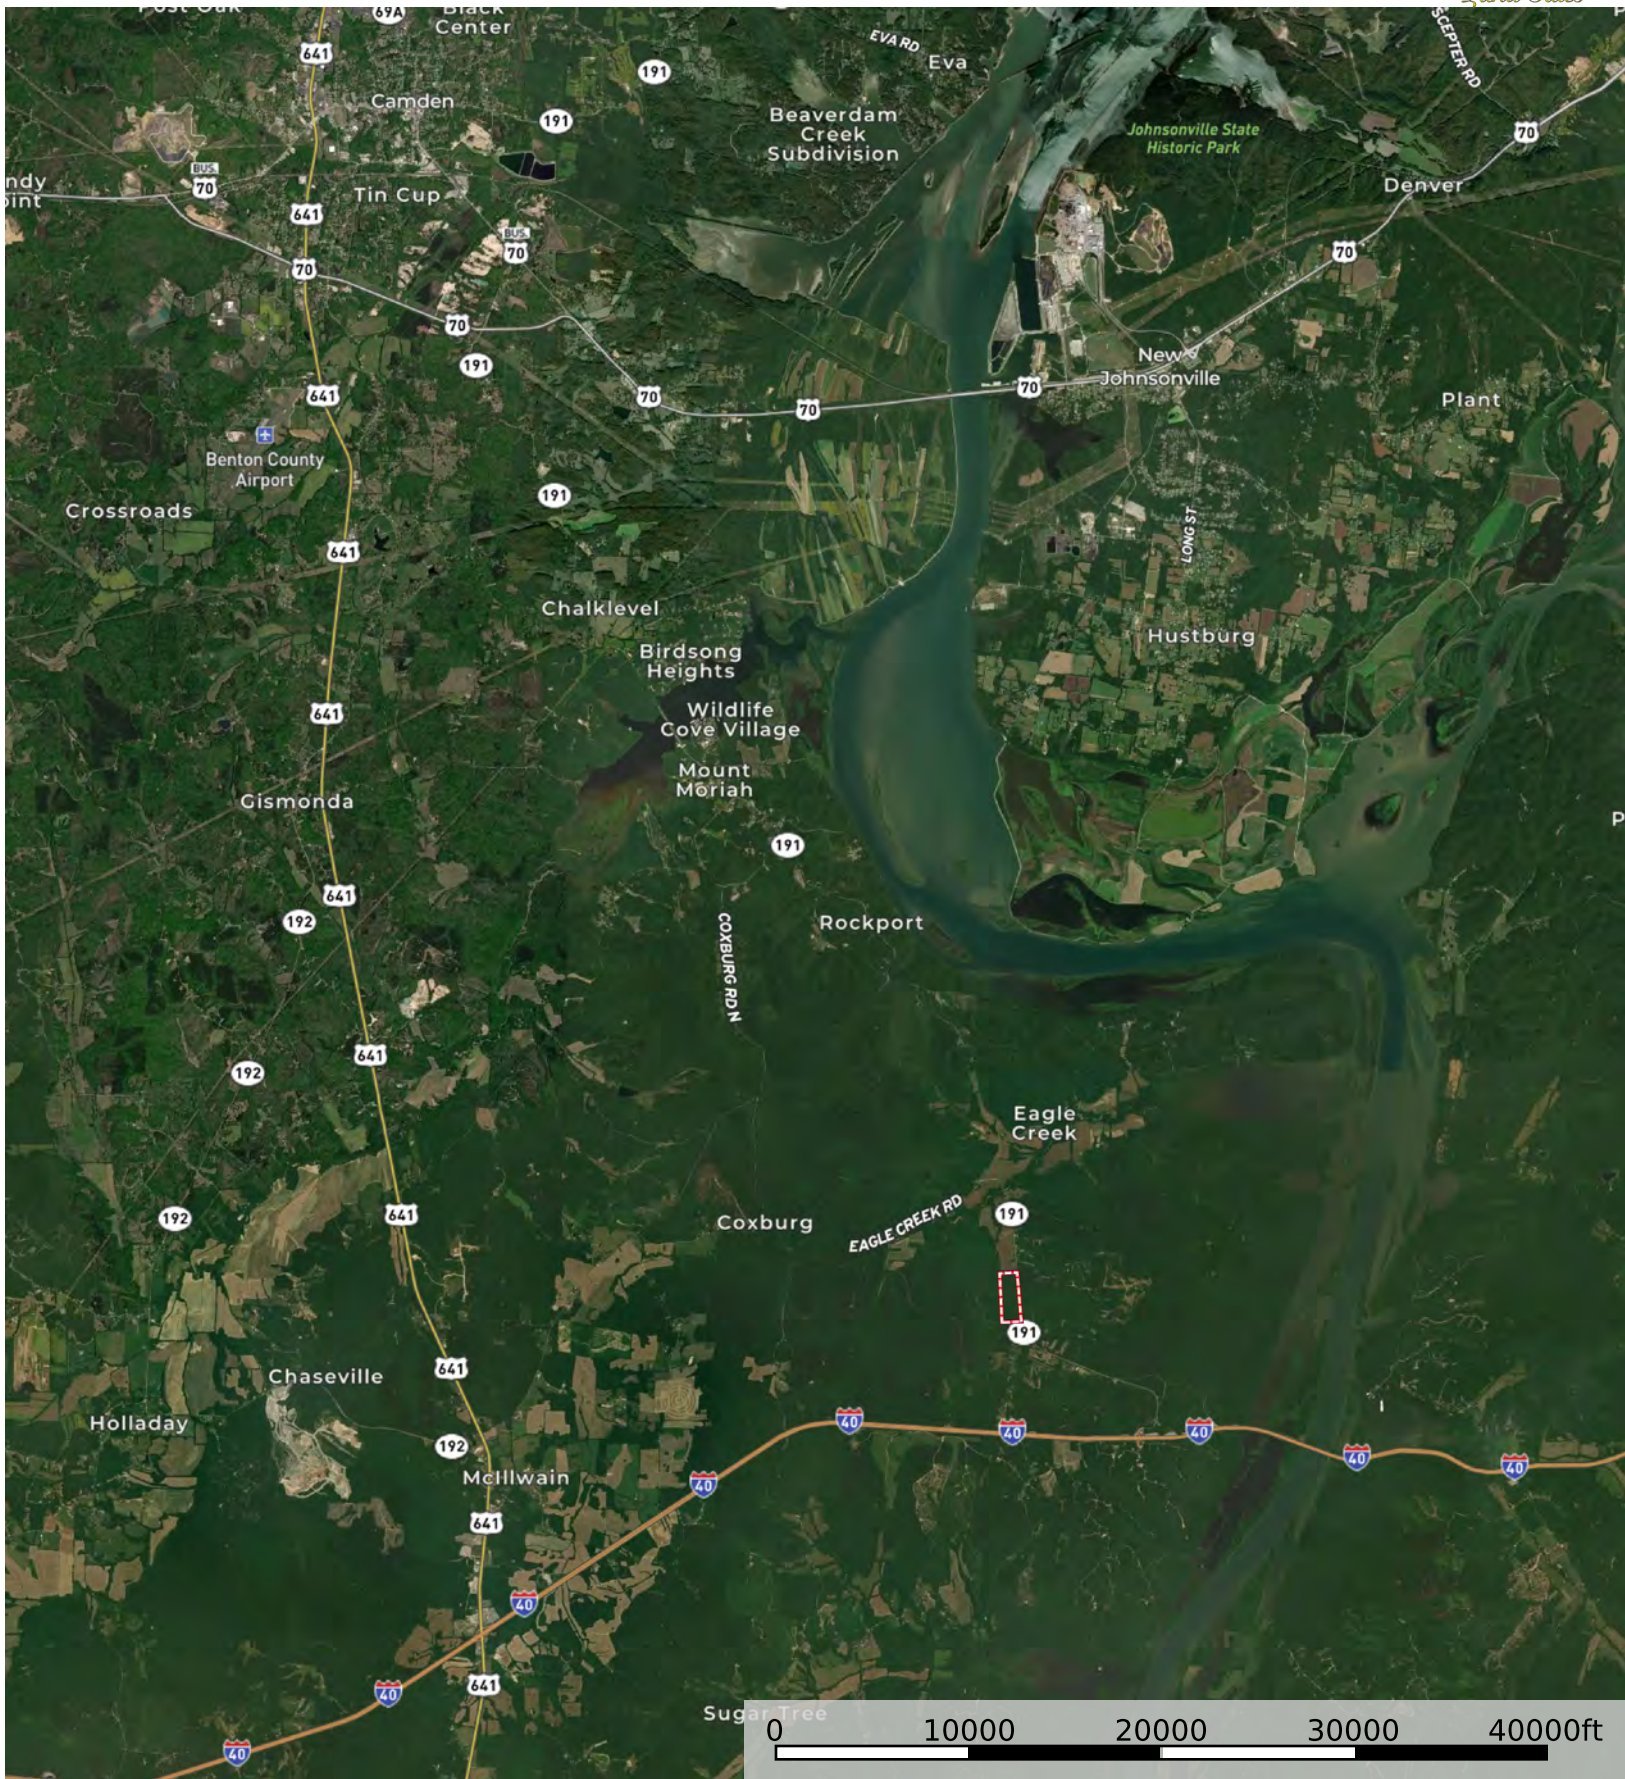

Dry Branch Retreat

Benton County, Tennessee, 56 AC +/-

Boundary