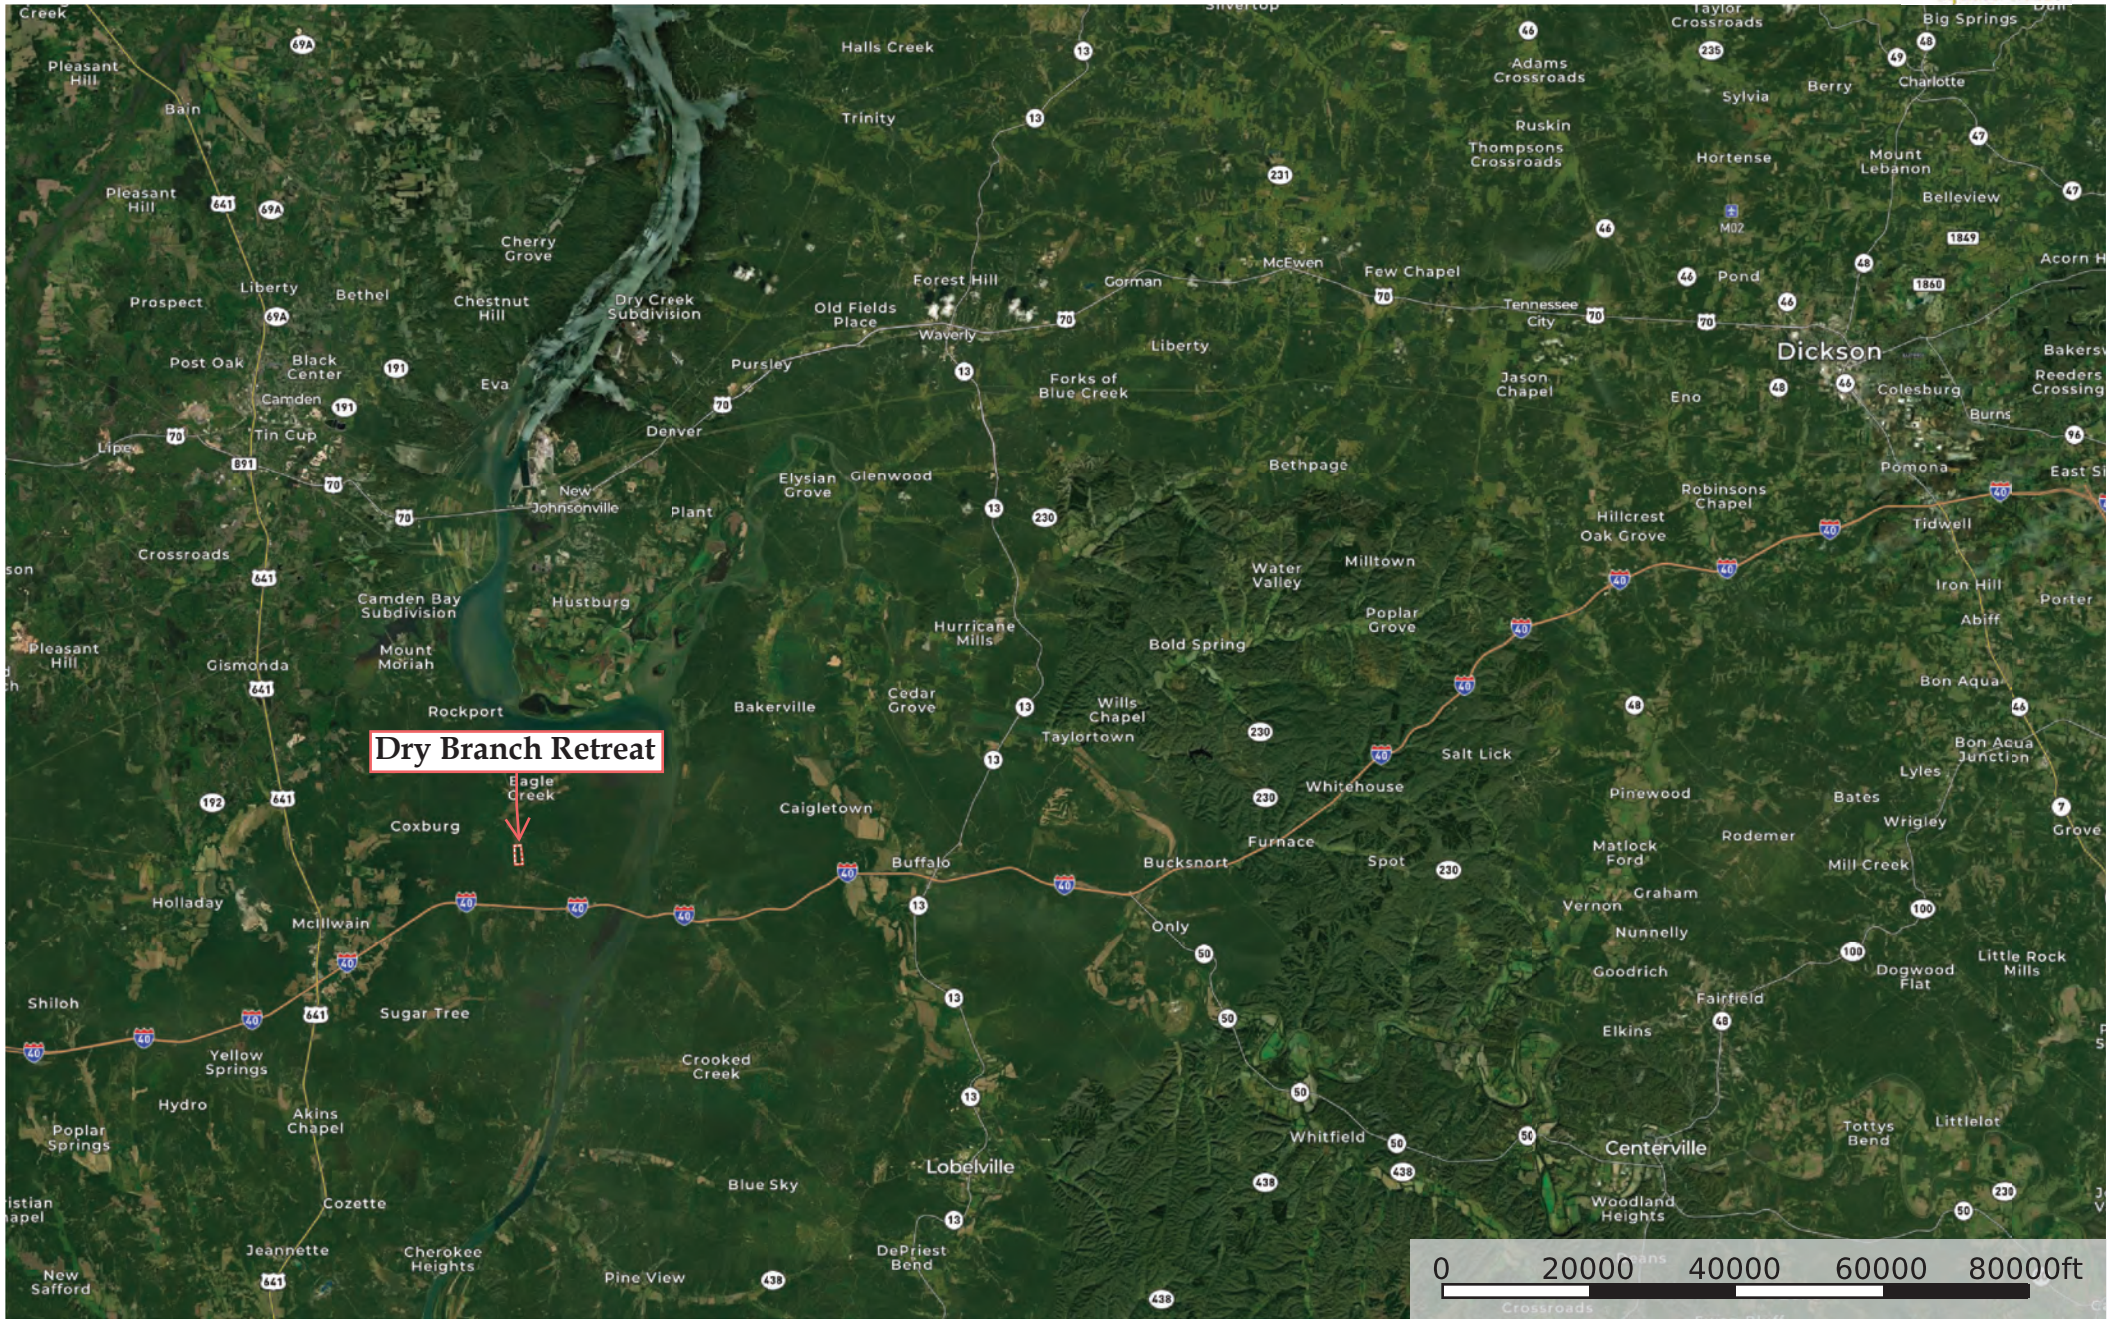

Dry Branch Retreat

Benton County, Tennessee, 56 AC +/-

Dry Branch Retreat

Benton County, Tennessee, 56 AC +/-

Boundary