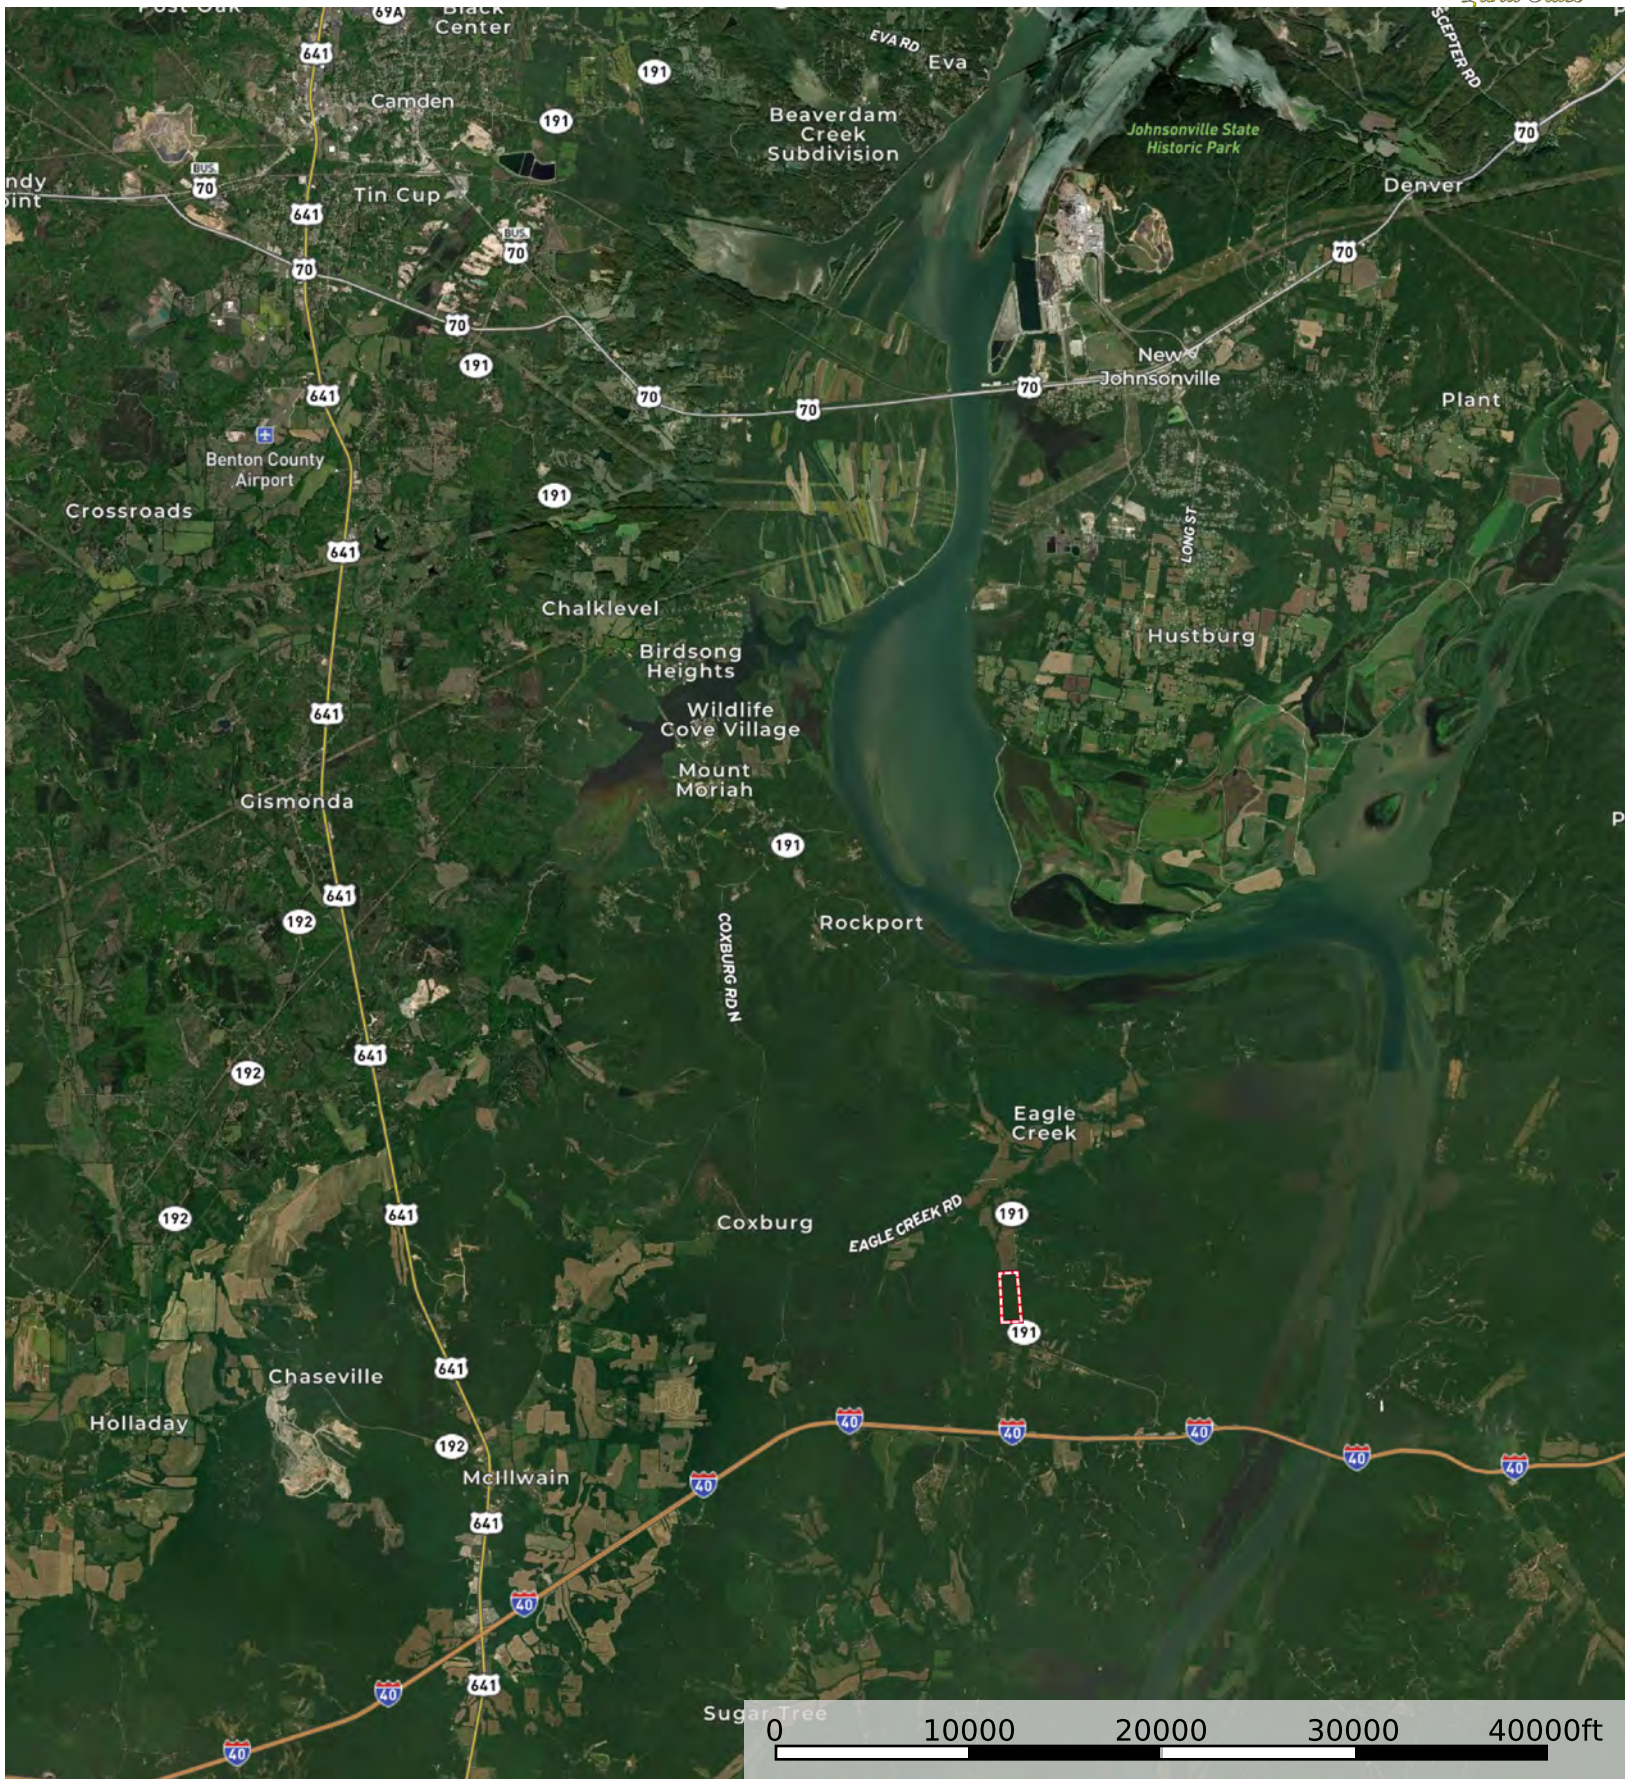

Dry Branch Retreat

Benton County, Tennessee, 56 AC +/-

Dry Branch Retreat

Benton County, Tennessee, 56 AC +/-

Boundary