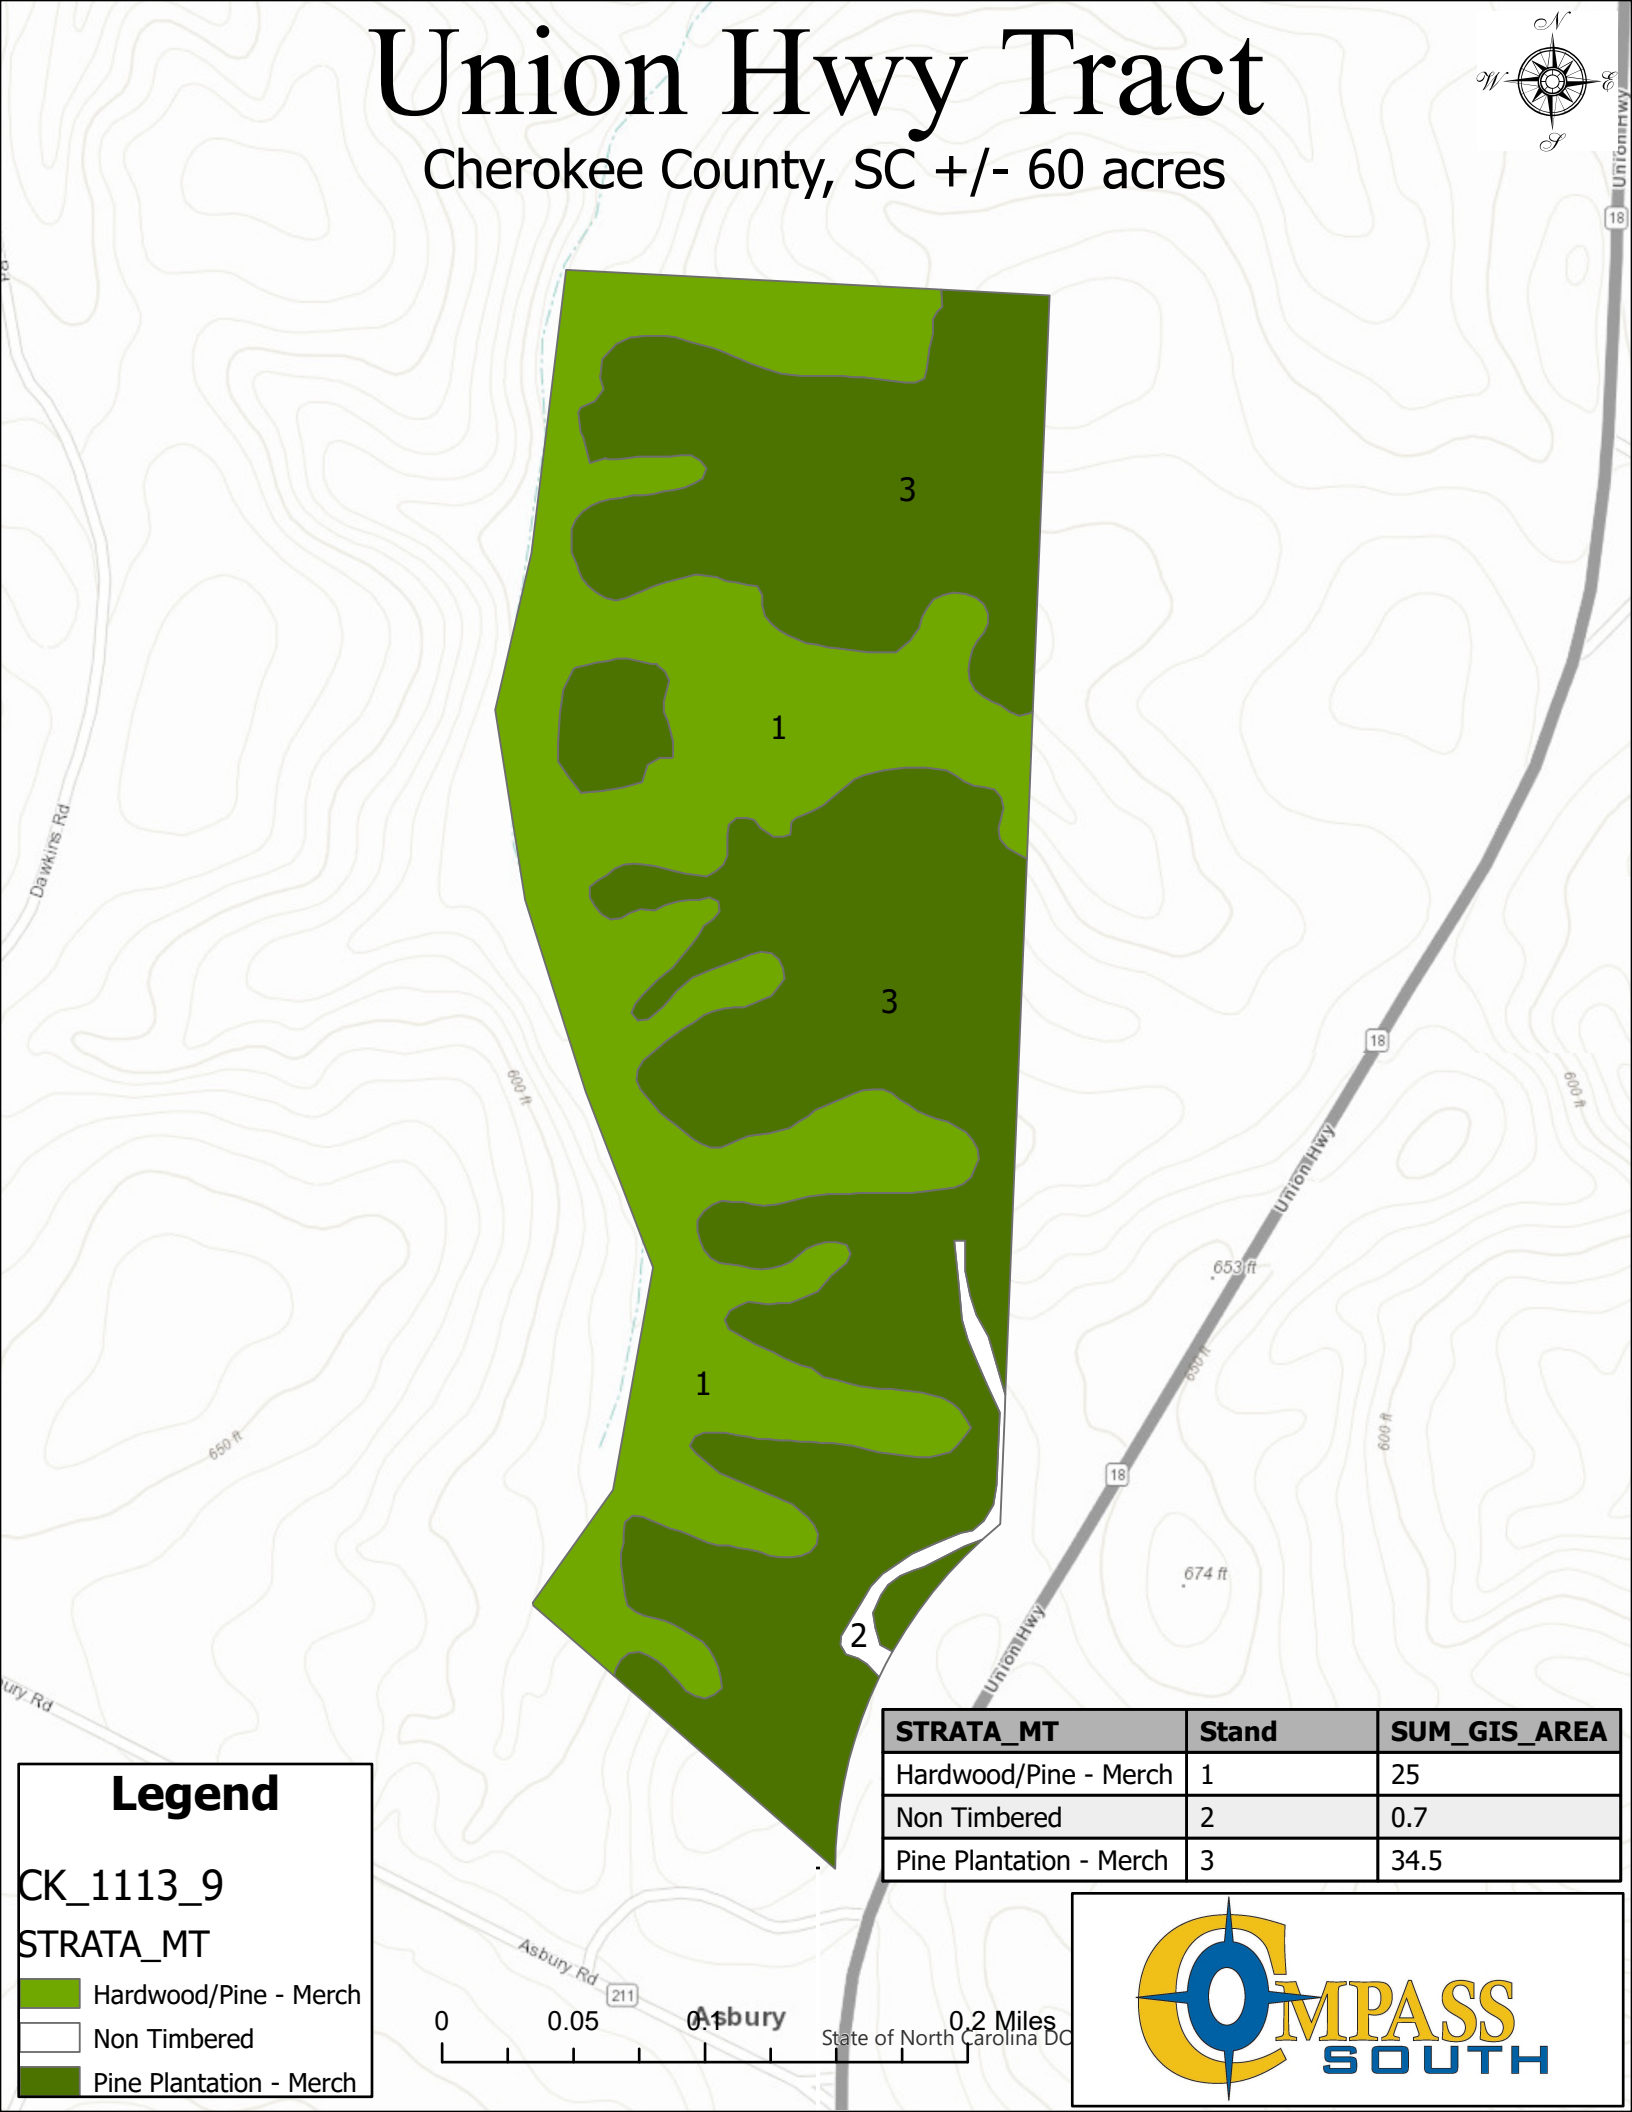

Union Hwy Tract

Cherokee County, SC +/- 60 acres

Legend

CK_1113_9

STRATA_MT

-  Hardwood/Pine - Merch
-  Non Timbered
-  Pine Plantation - Merch

STRATA_MT	Stand	SUM_GIS_AREA
Hardwood/Pine - Merch	1	25
Non Timbered	2	0.7
Pine Plantation - Merch	3	34.5

0 0.05 0.1 0.2 Miles
State of North Carolina DC