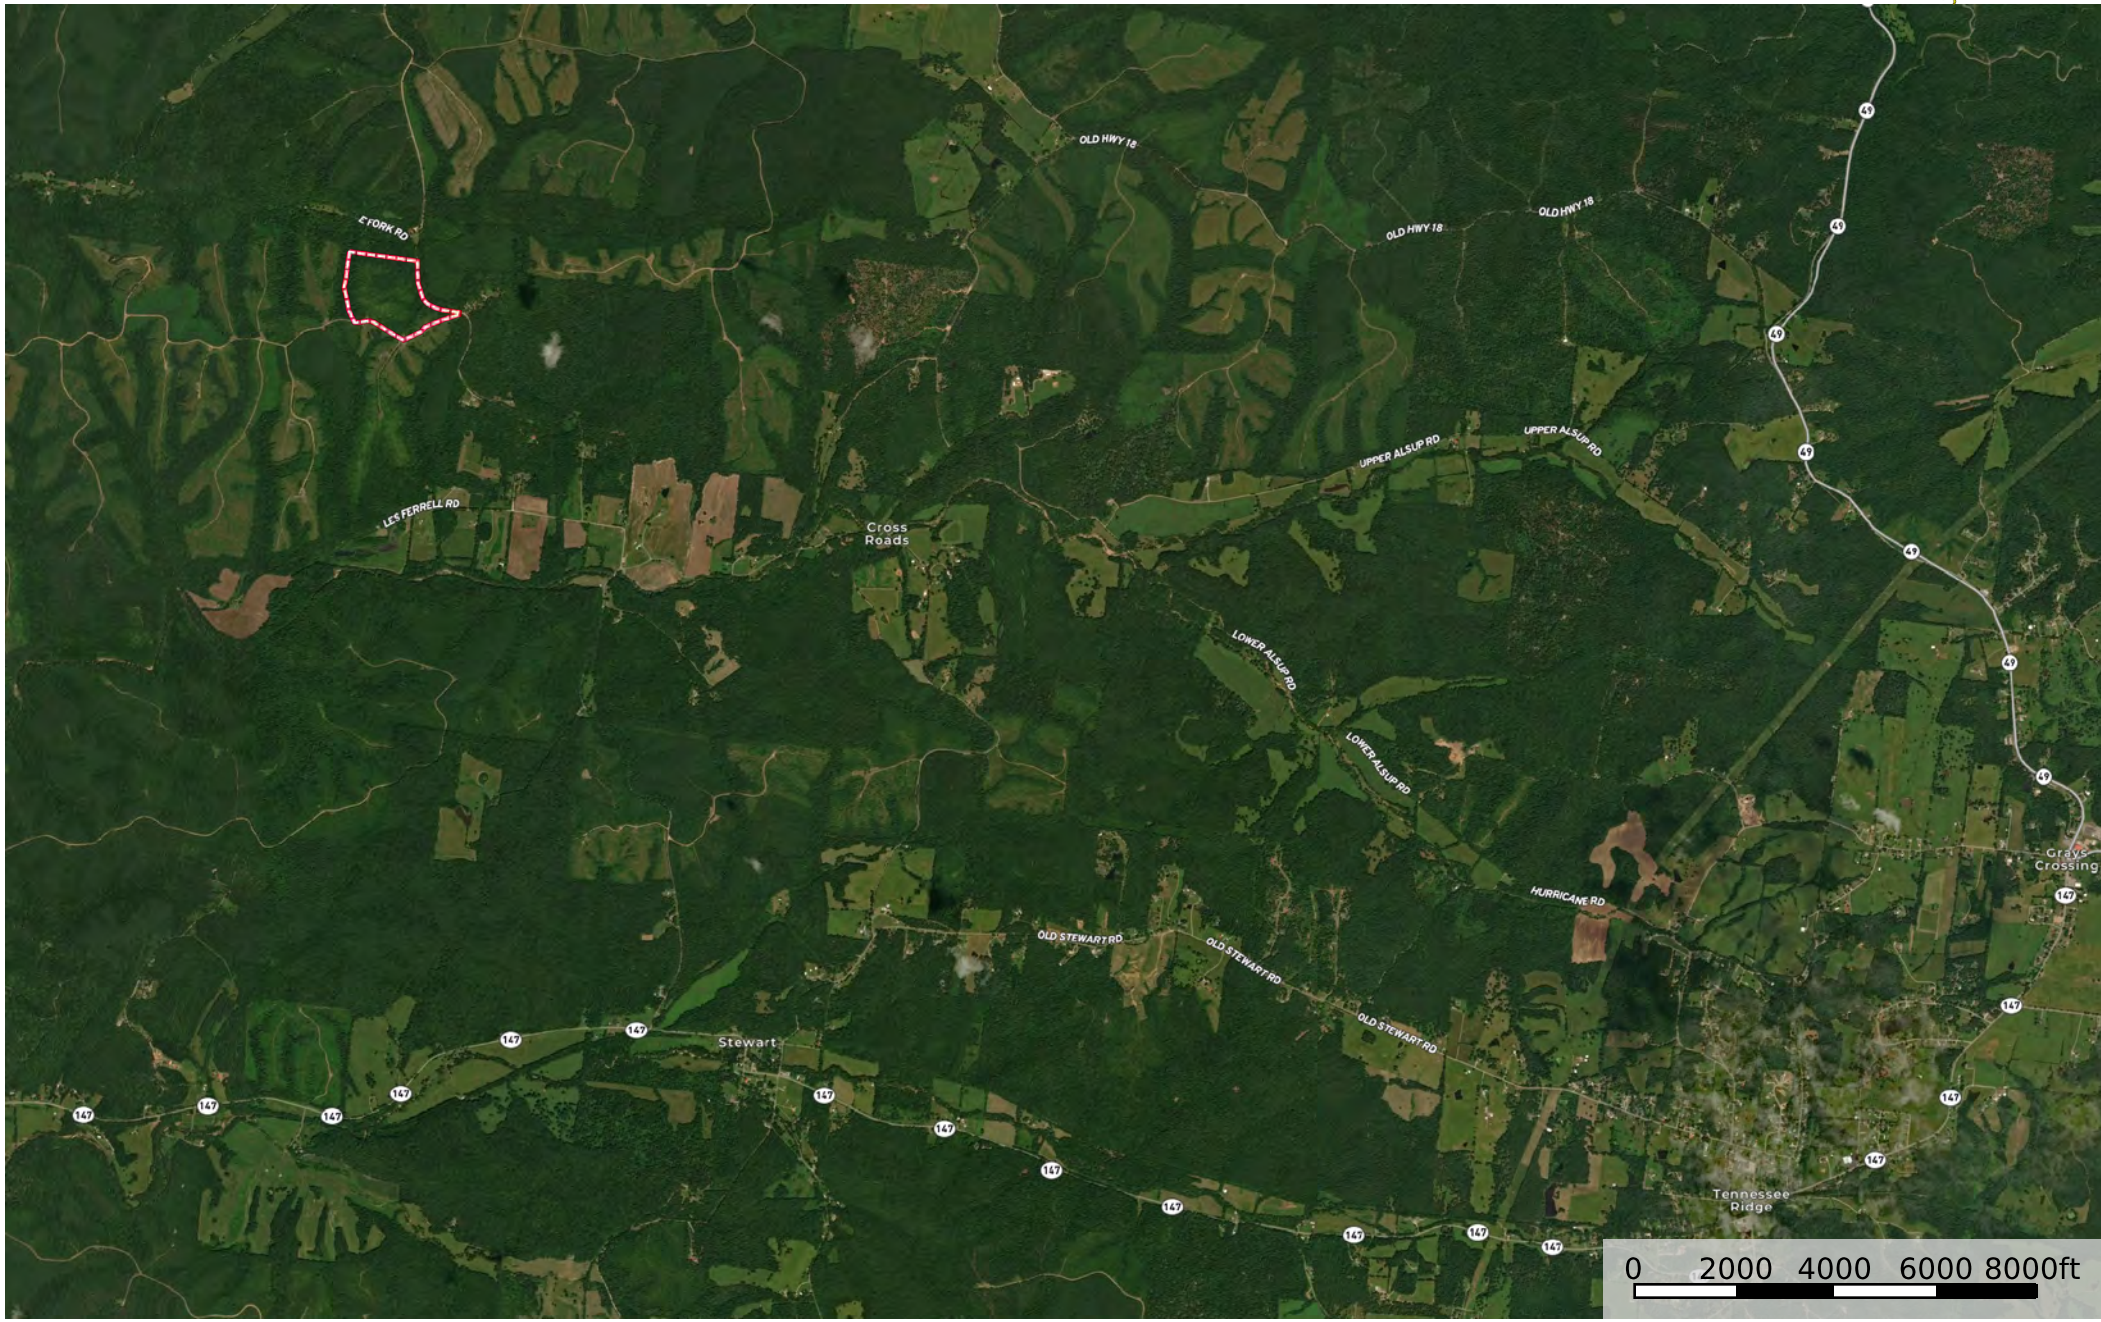

Hurricane Northeast Tract 1

Stewart County, Tennessee, 52 AC +/-

 Boundary