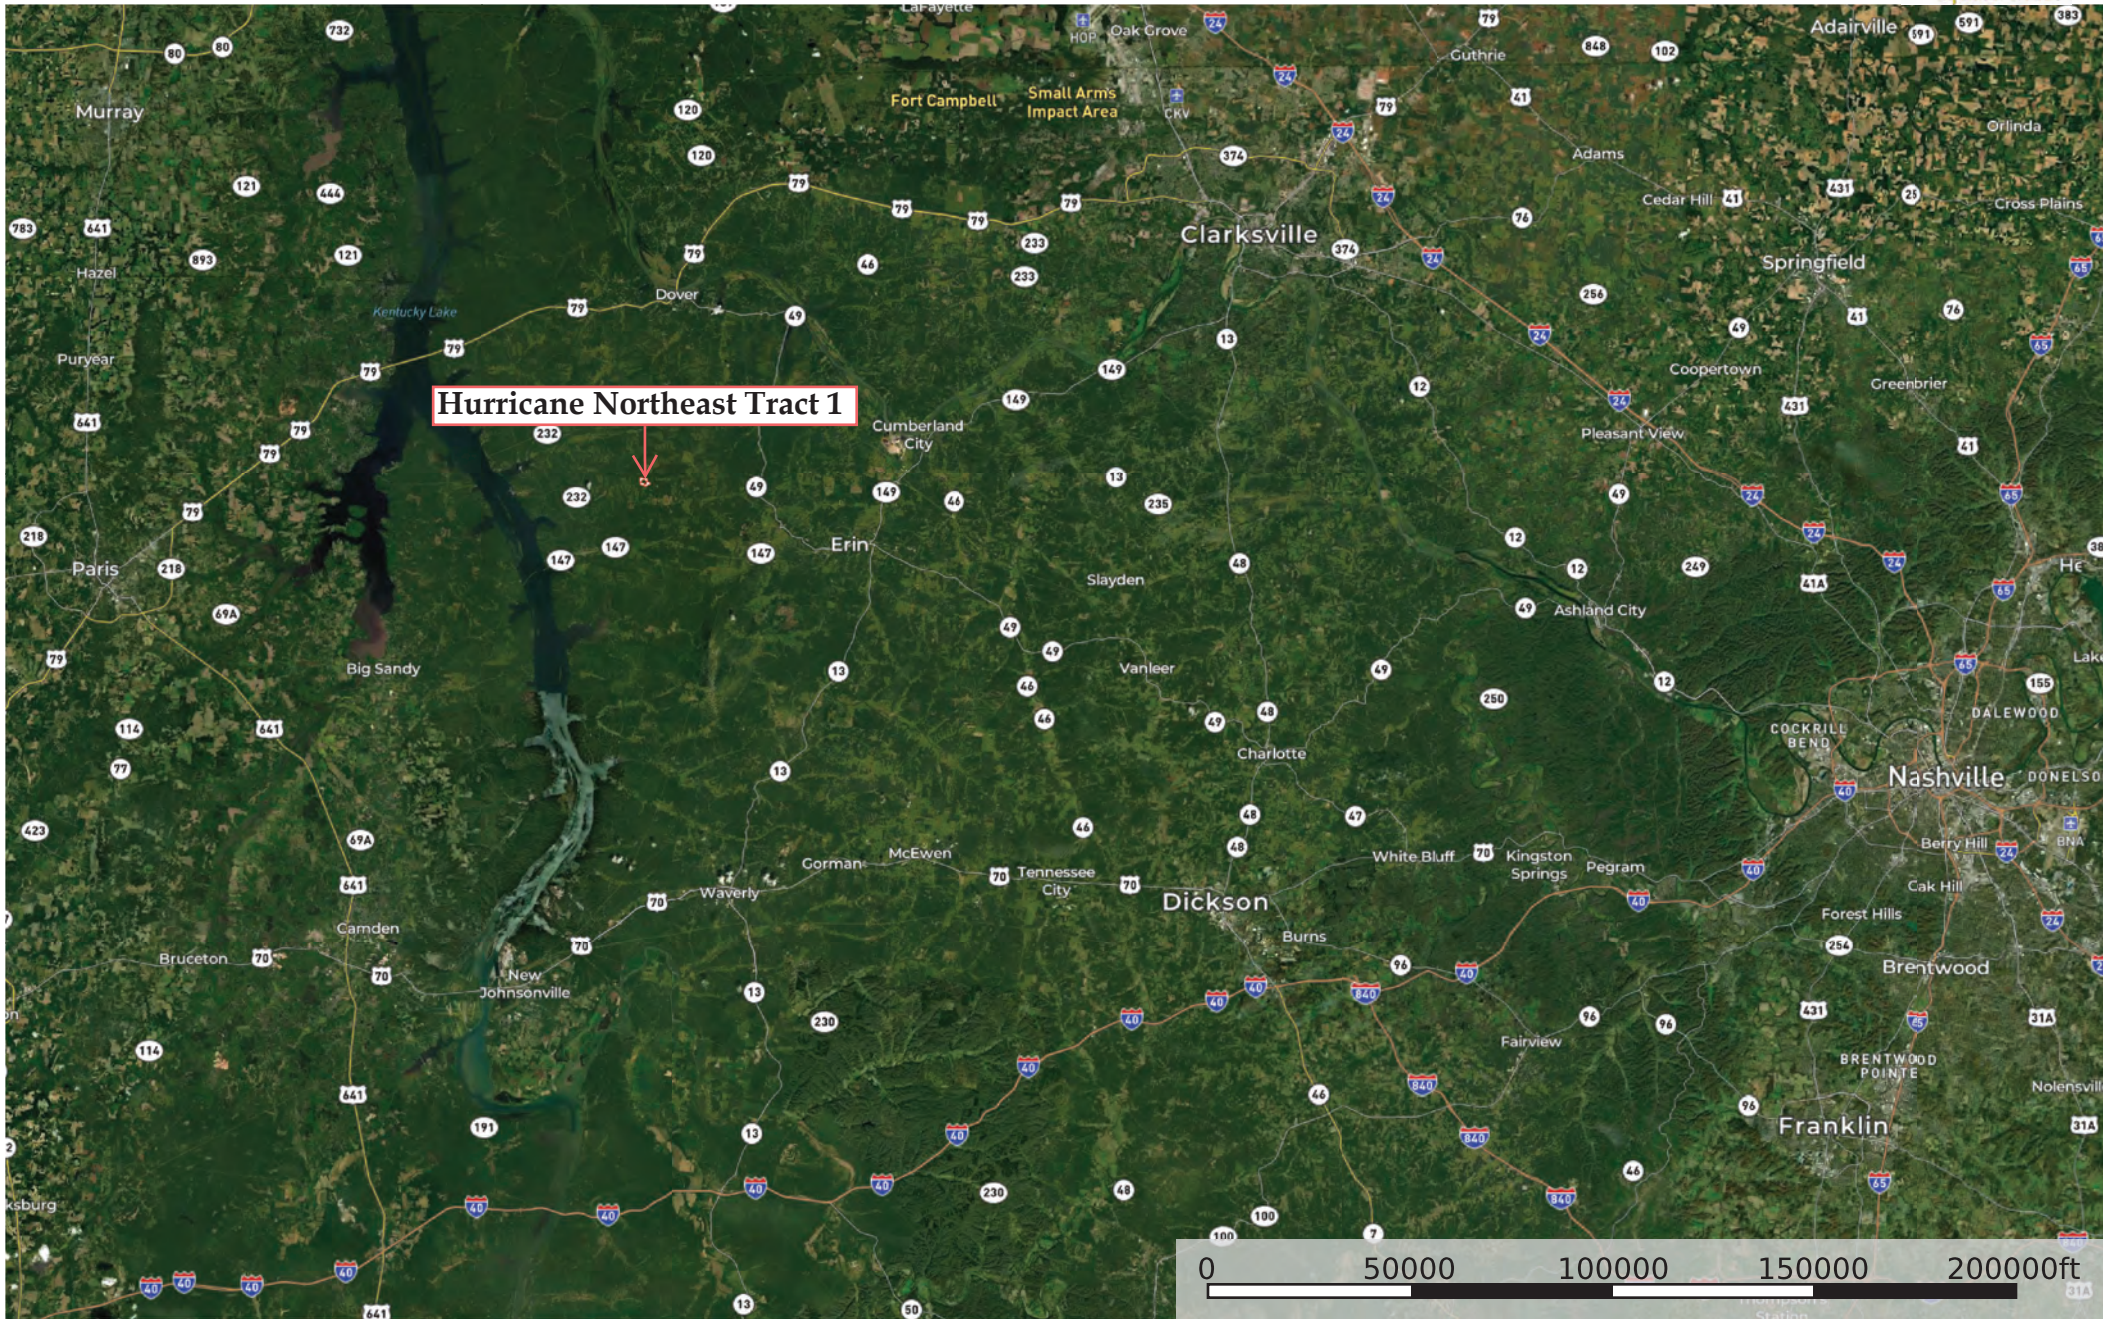

Hurricane Northeast Tract 1

Stewart County, Tennessee, 52 AC +/-

 Boundary