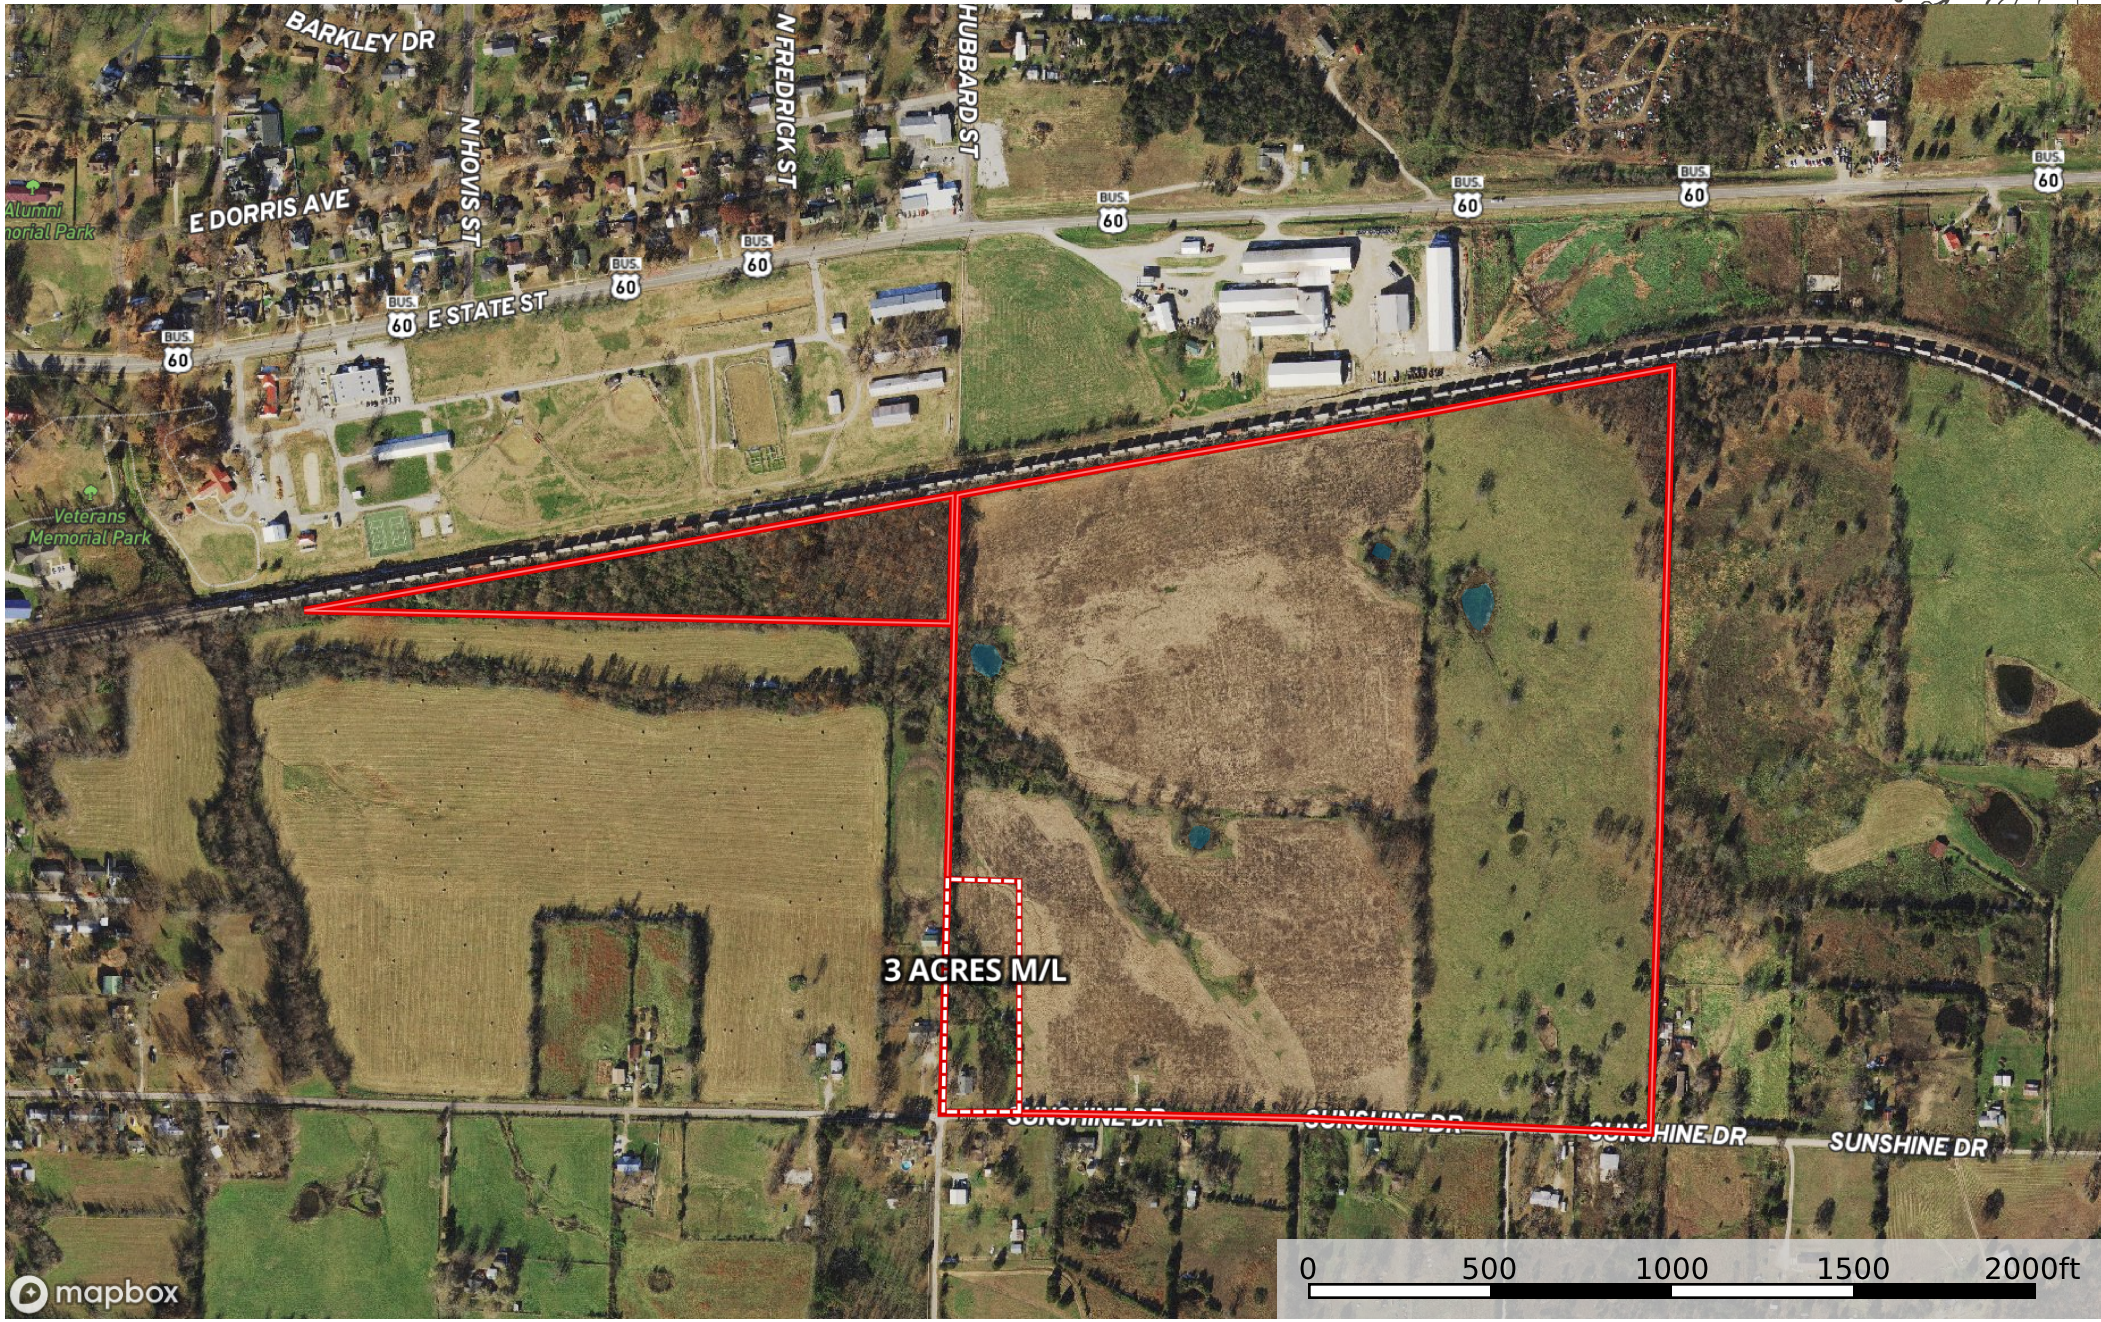

26002- Sunshine Street Land with Rental House 3 acres

Texas County, Missouri, 92.3 AC +/-

3 ACRES M/L

- Pond / Tank
- Boundary
- Boundary