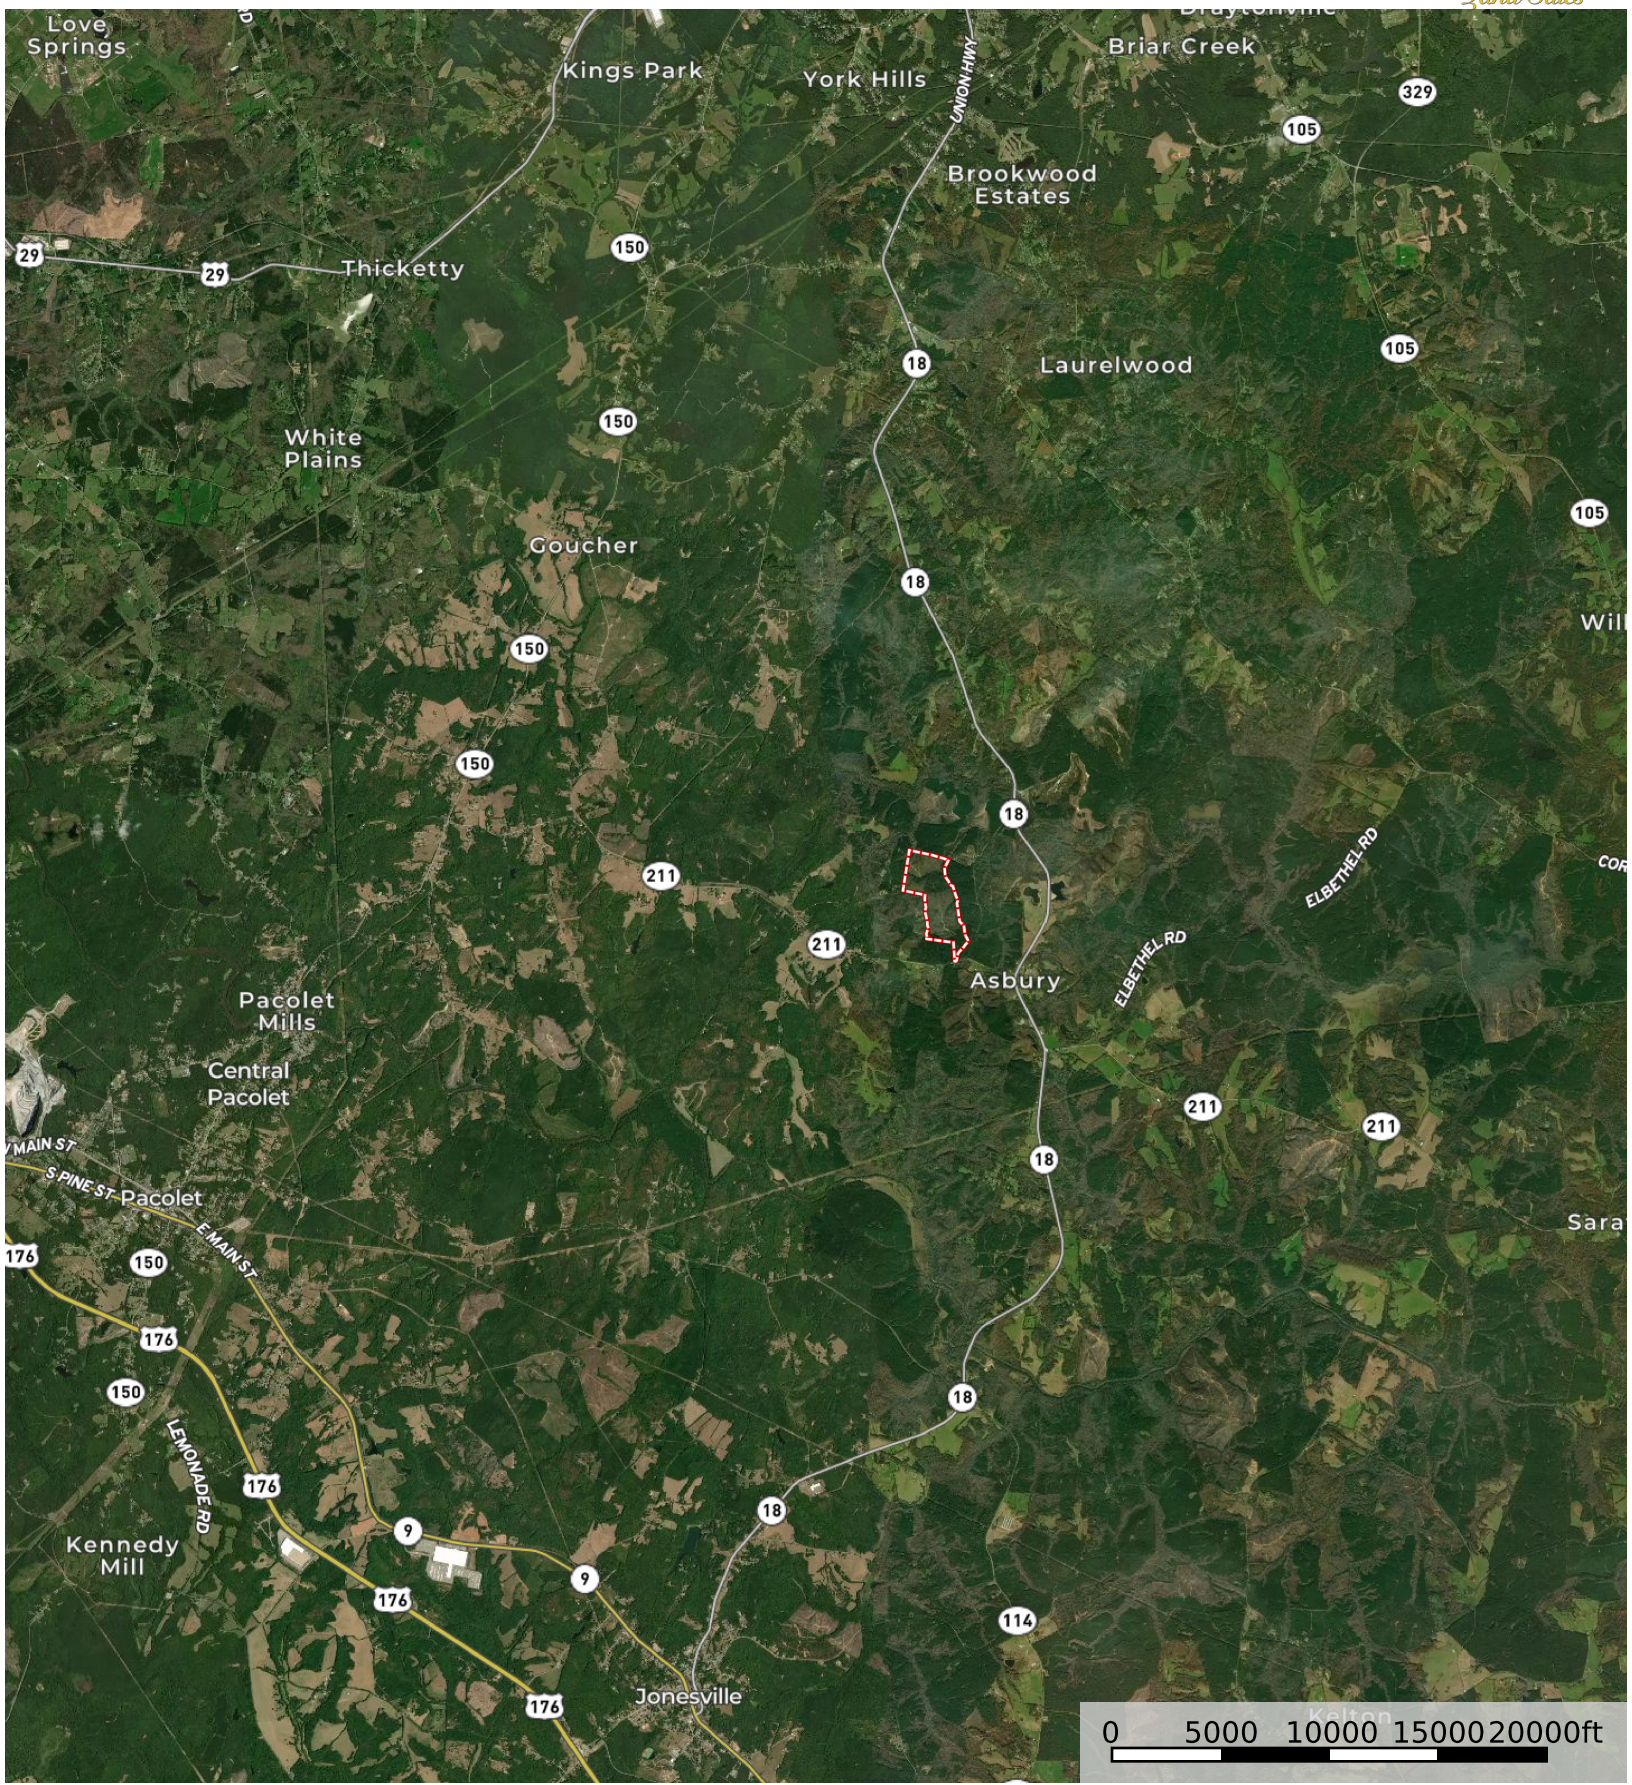

# Arrowhead Hill Tract

Cherokee County, South Carolina, 167 AC +/-

Arrowhead Hill Tract