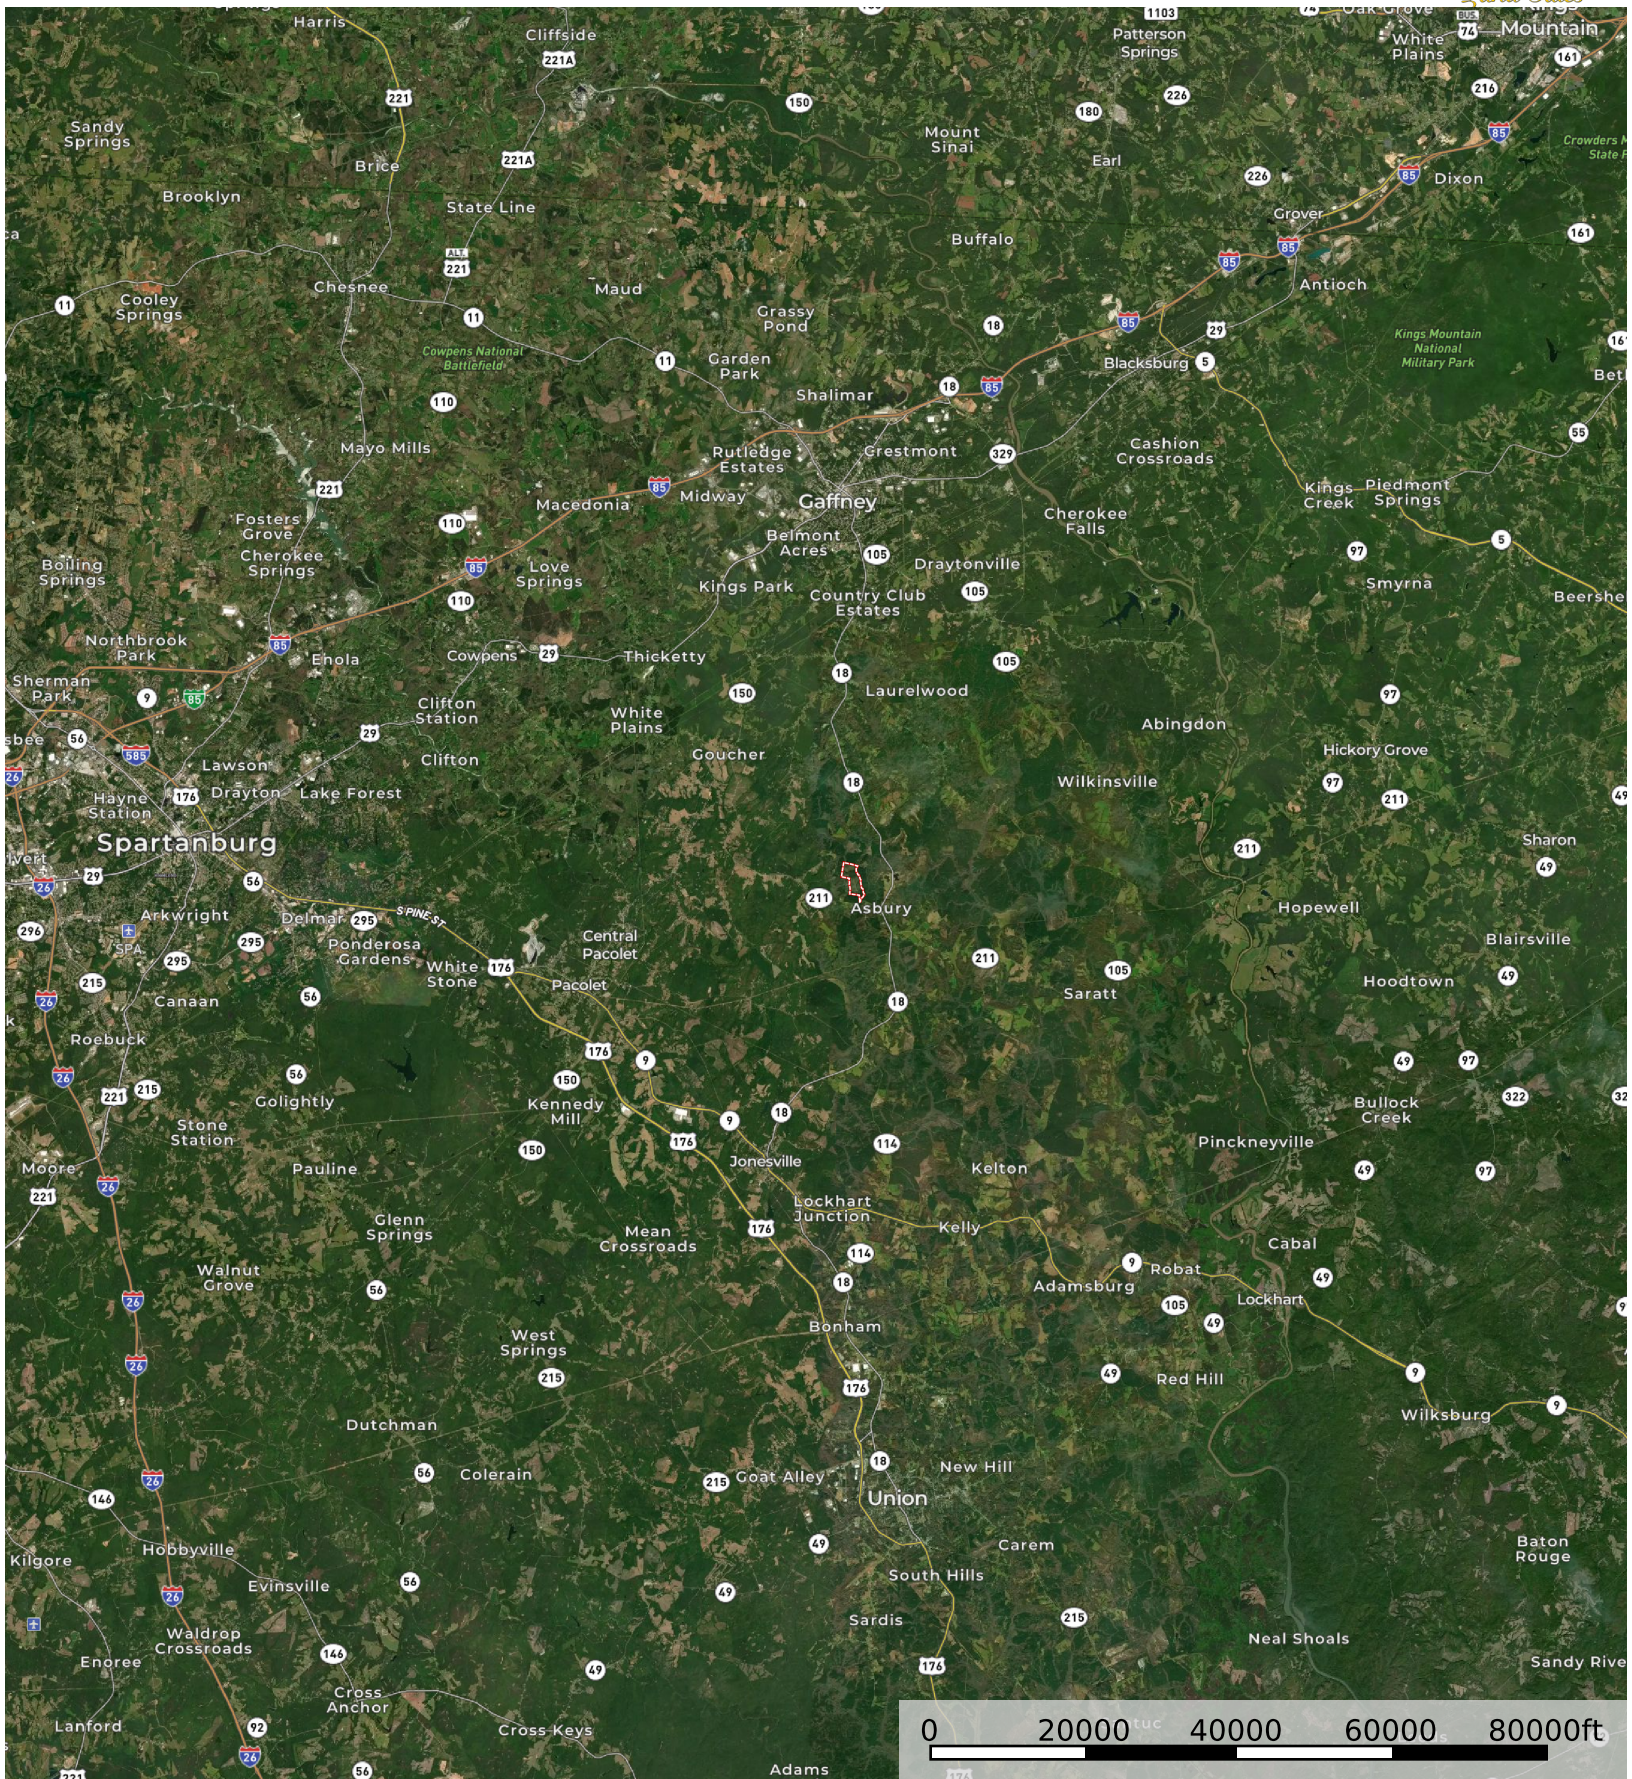

Arrowhead Hill Tract

Cherokee County, South Carolina, 167 AC +/-

Arrowhead Hill Tract