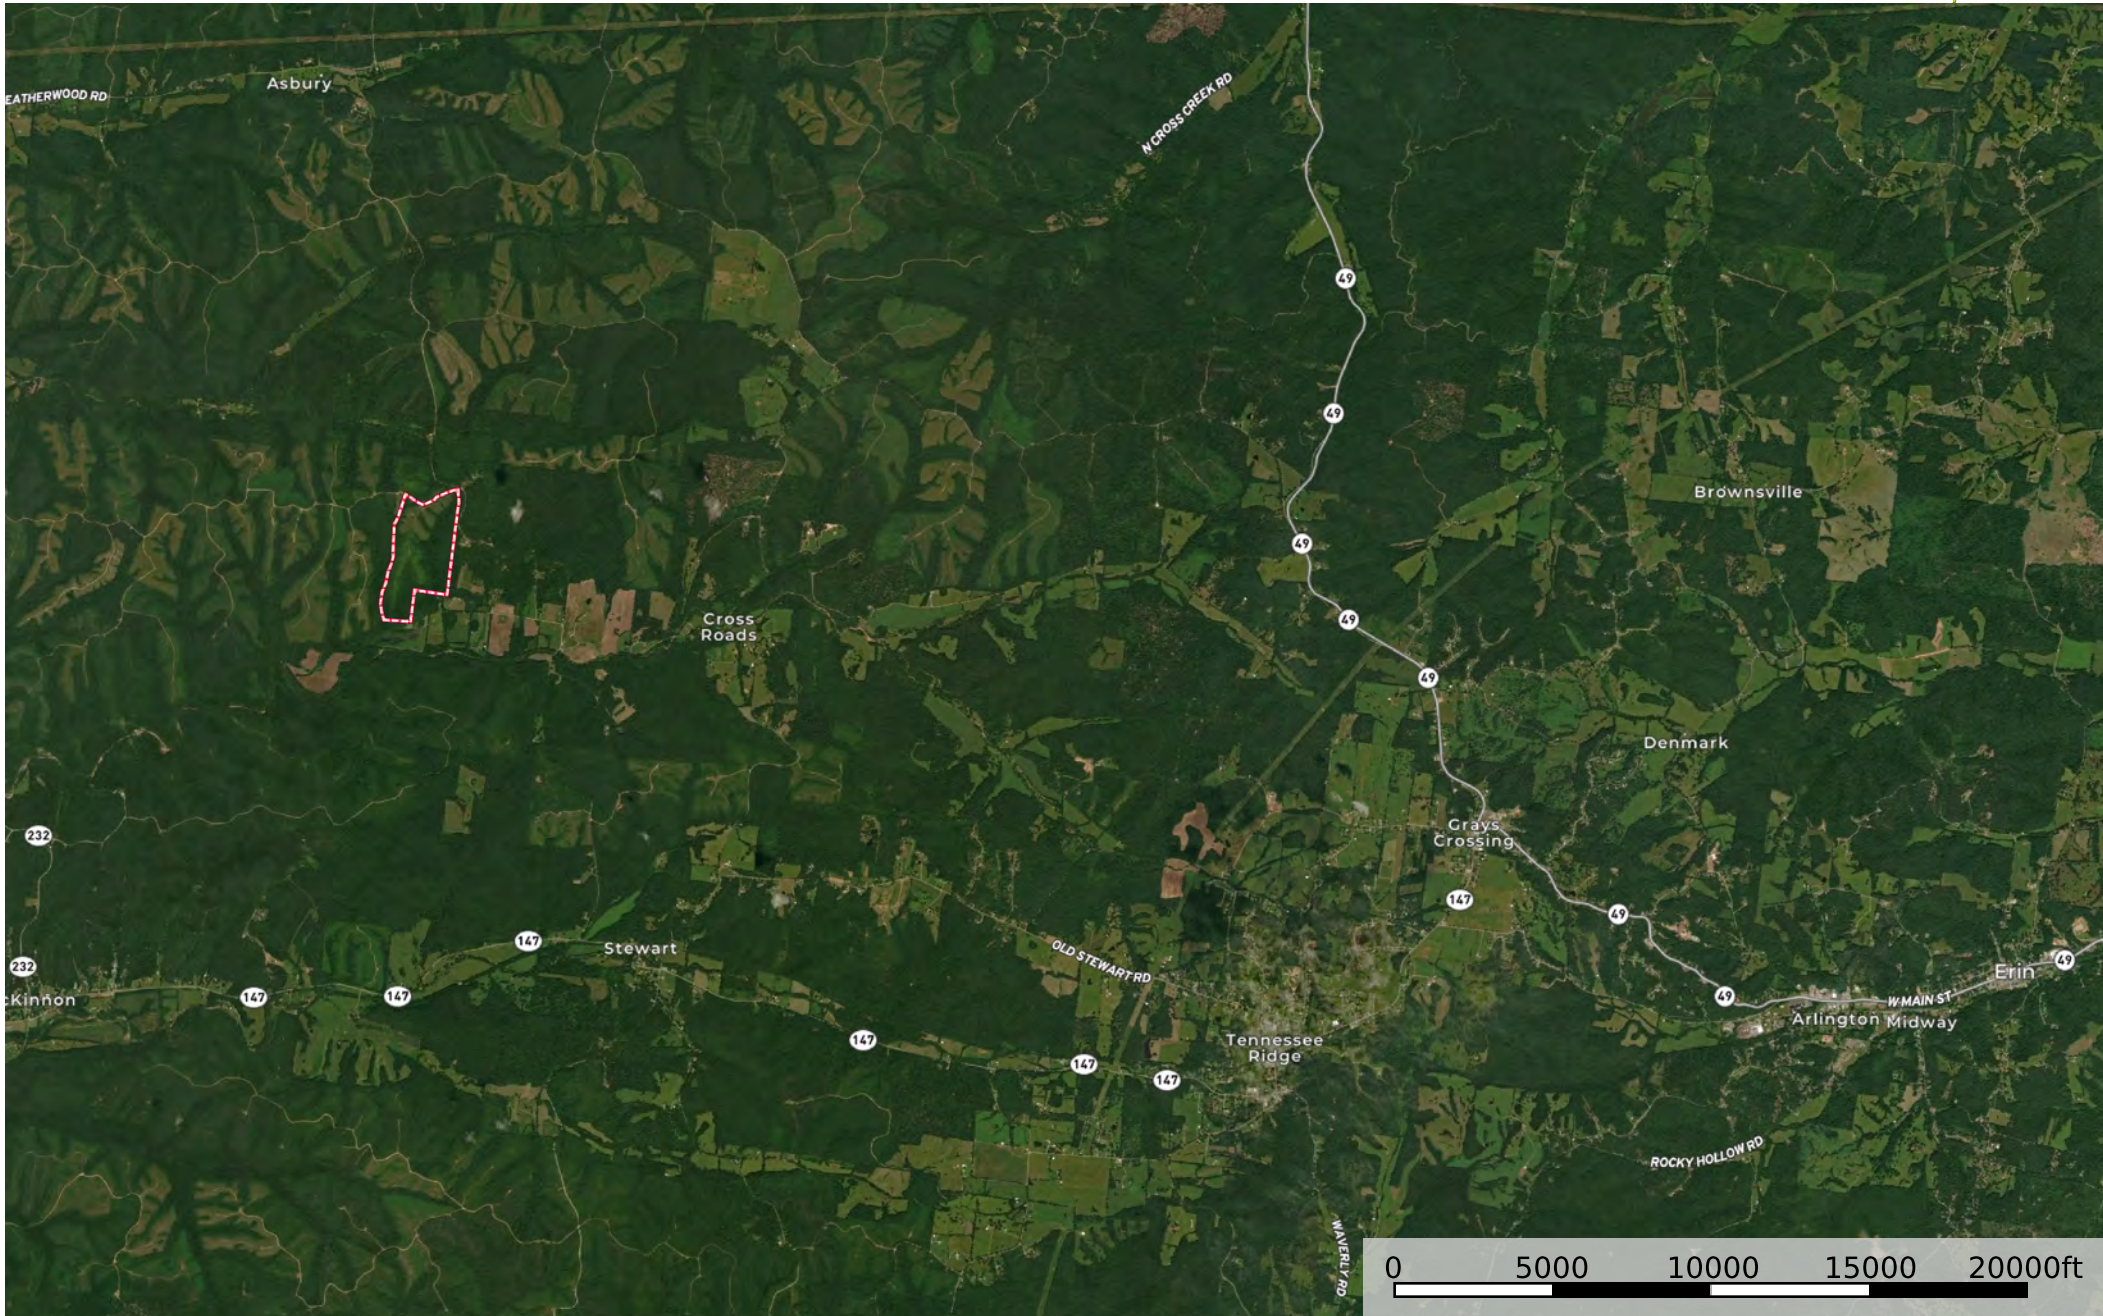

Hurricane Southeast Tract 1

Stewart County, Tennessee, 150 AC +/-

 Boundary