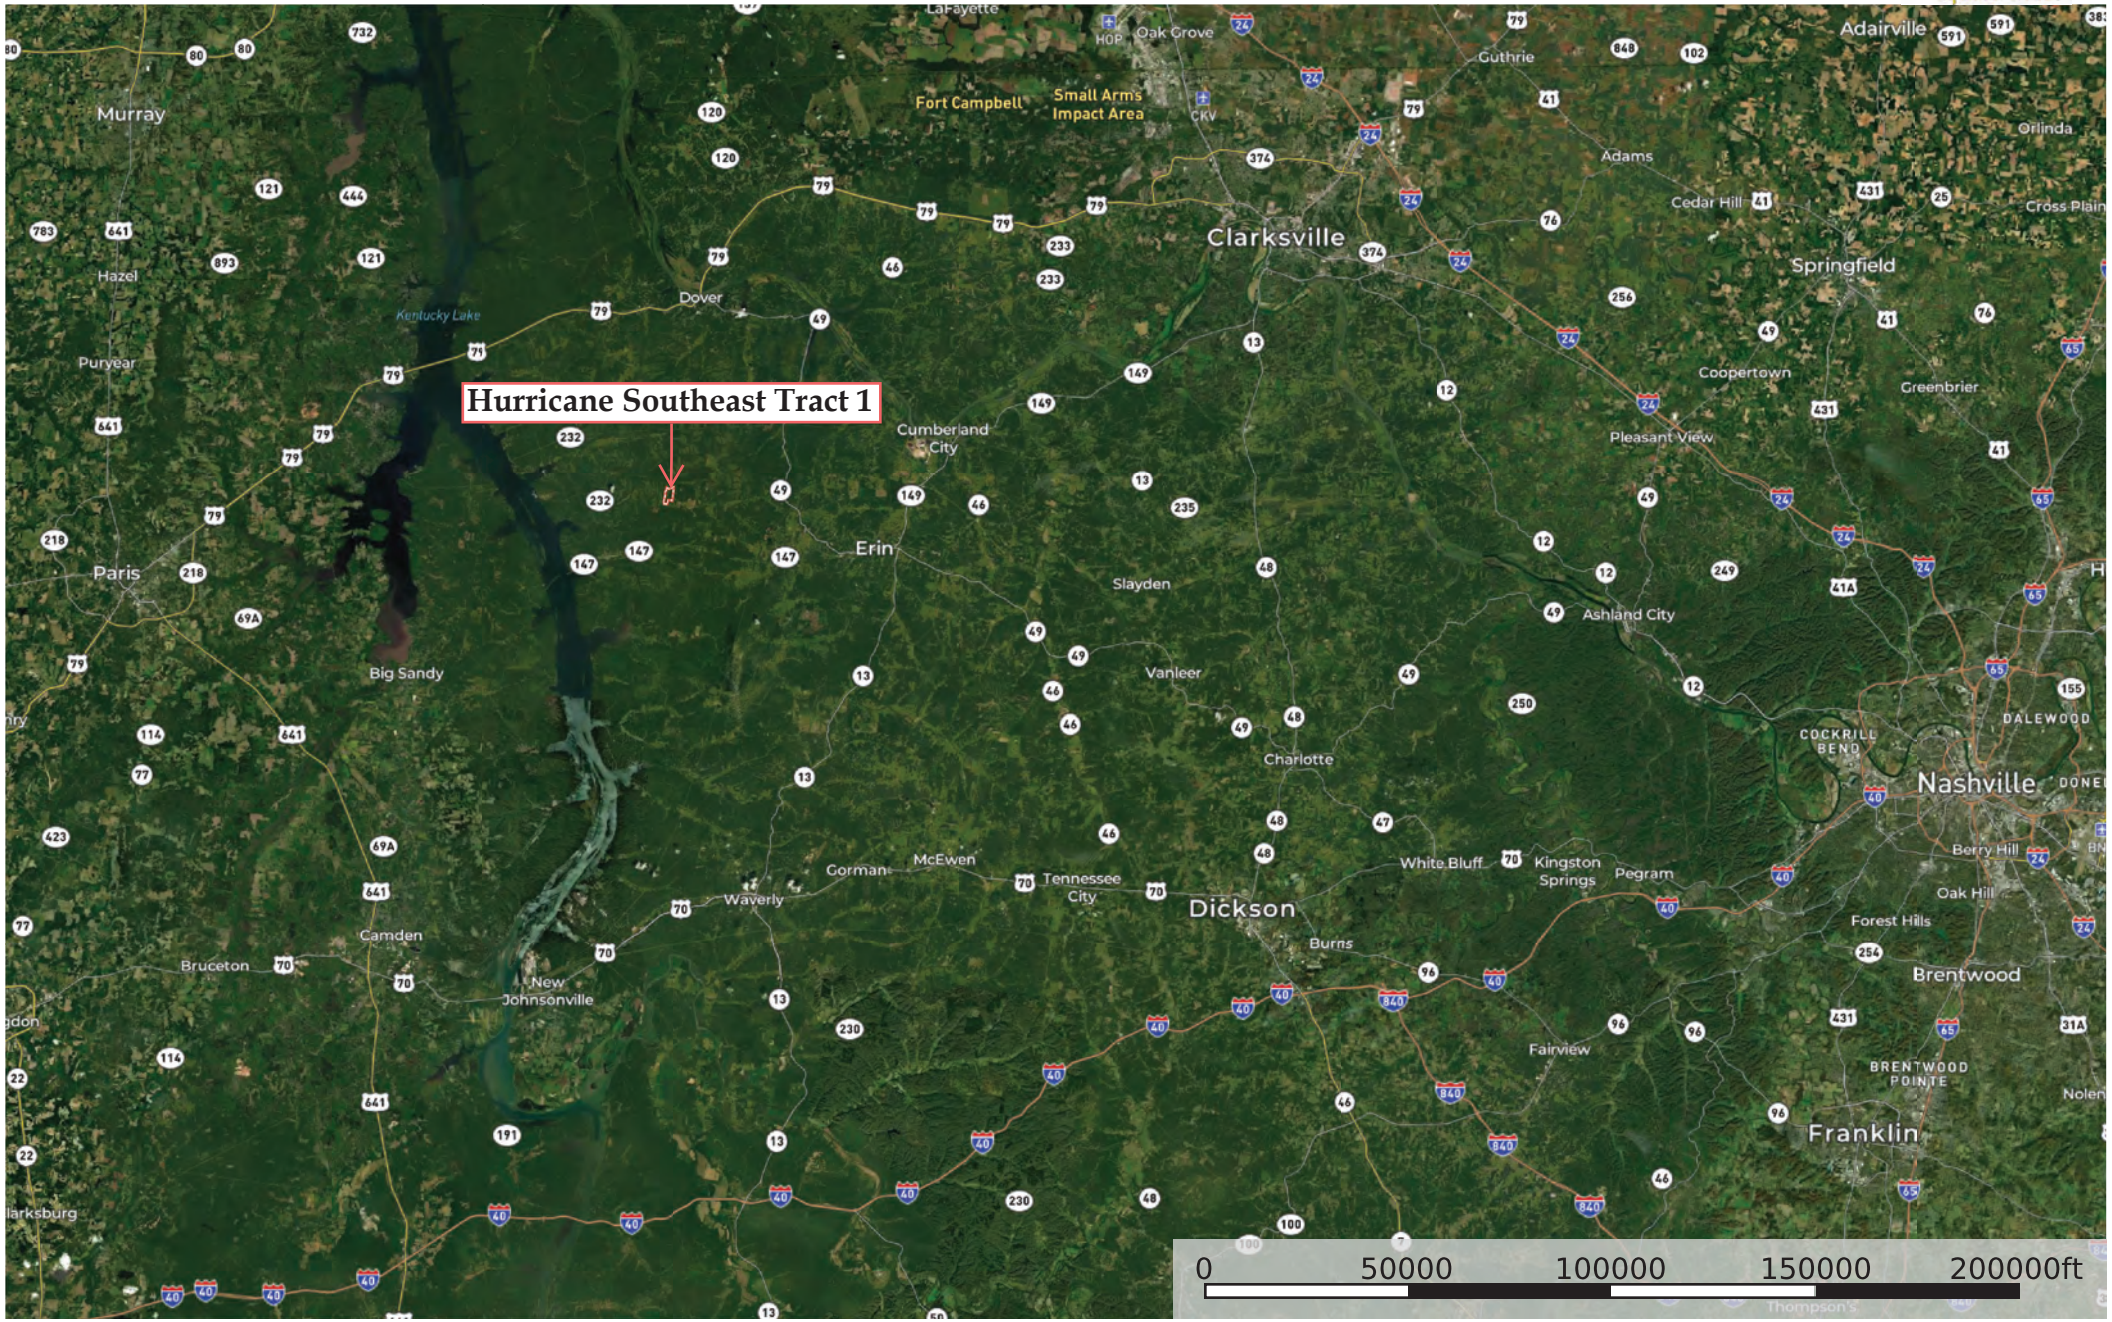

# Hurricane Southeast Tract 1

Stewart County, Tennessee, 150 AC +/-

 Boundary