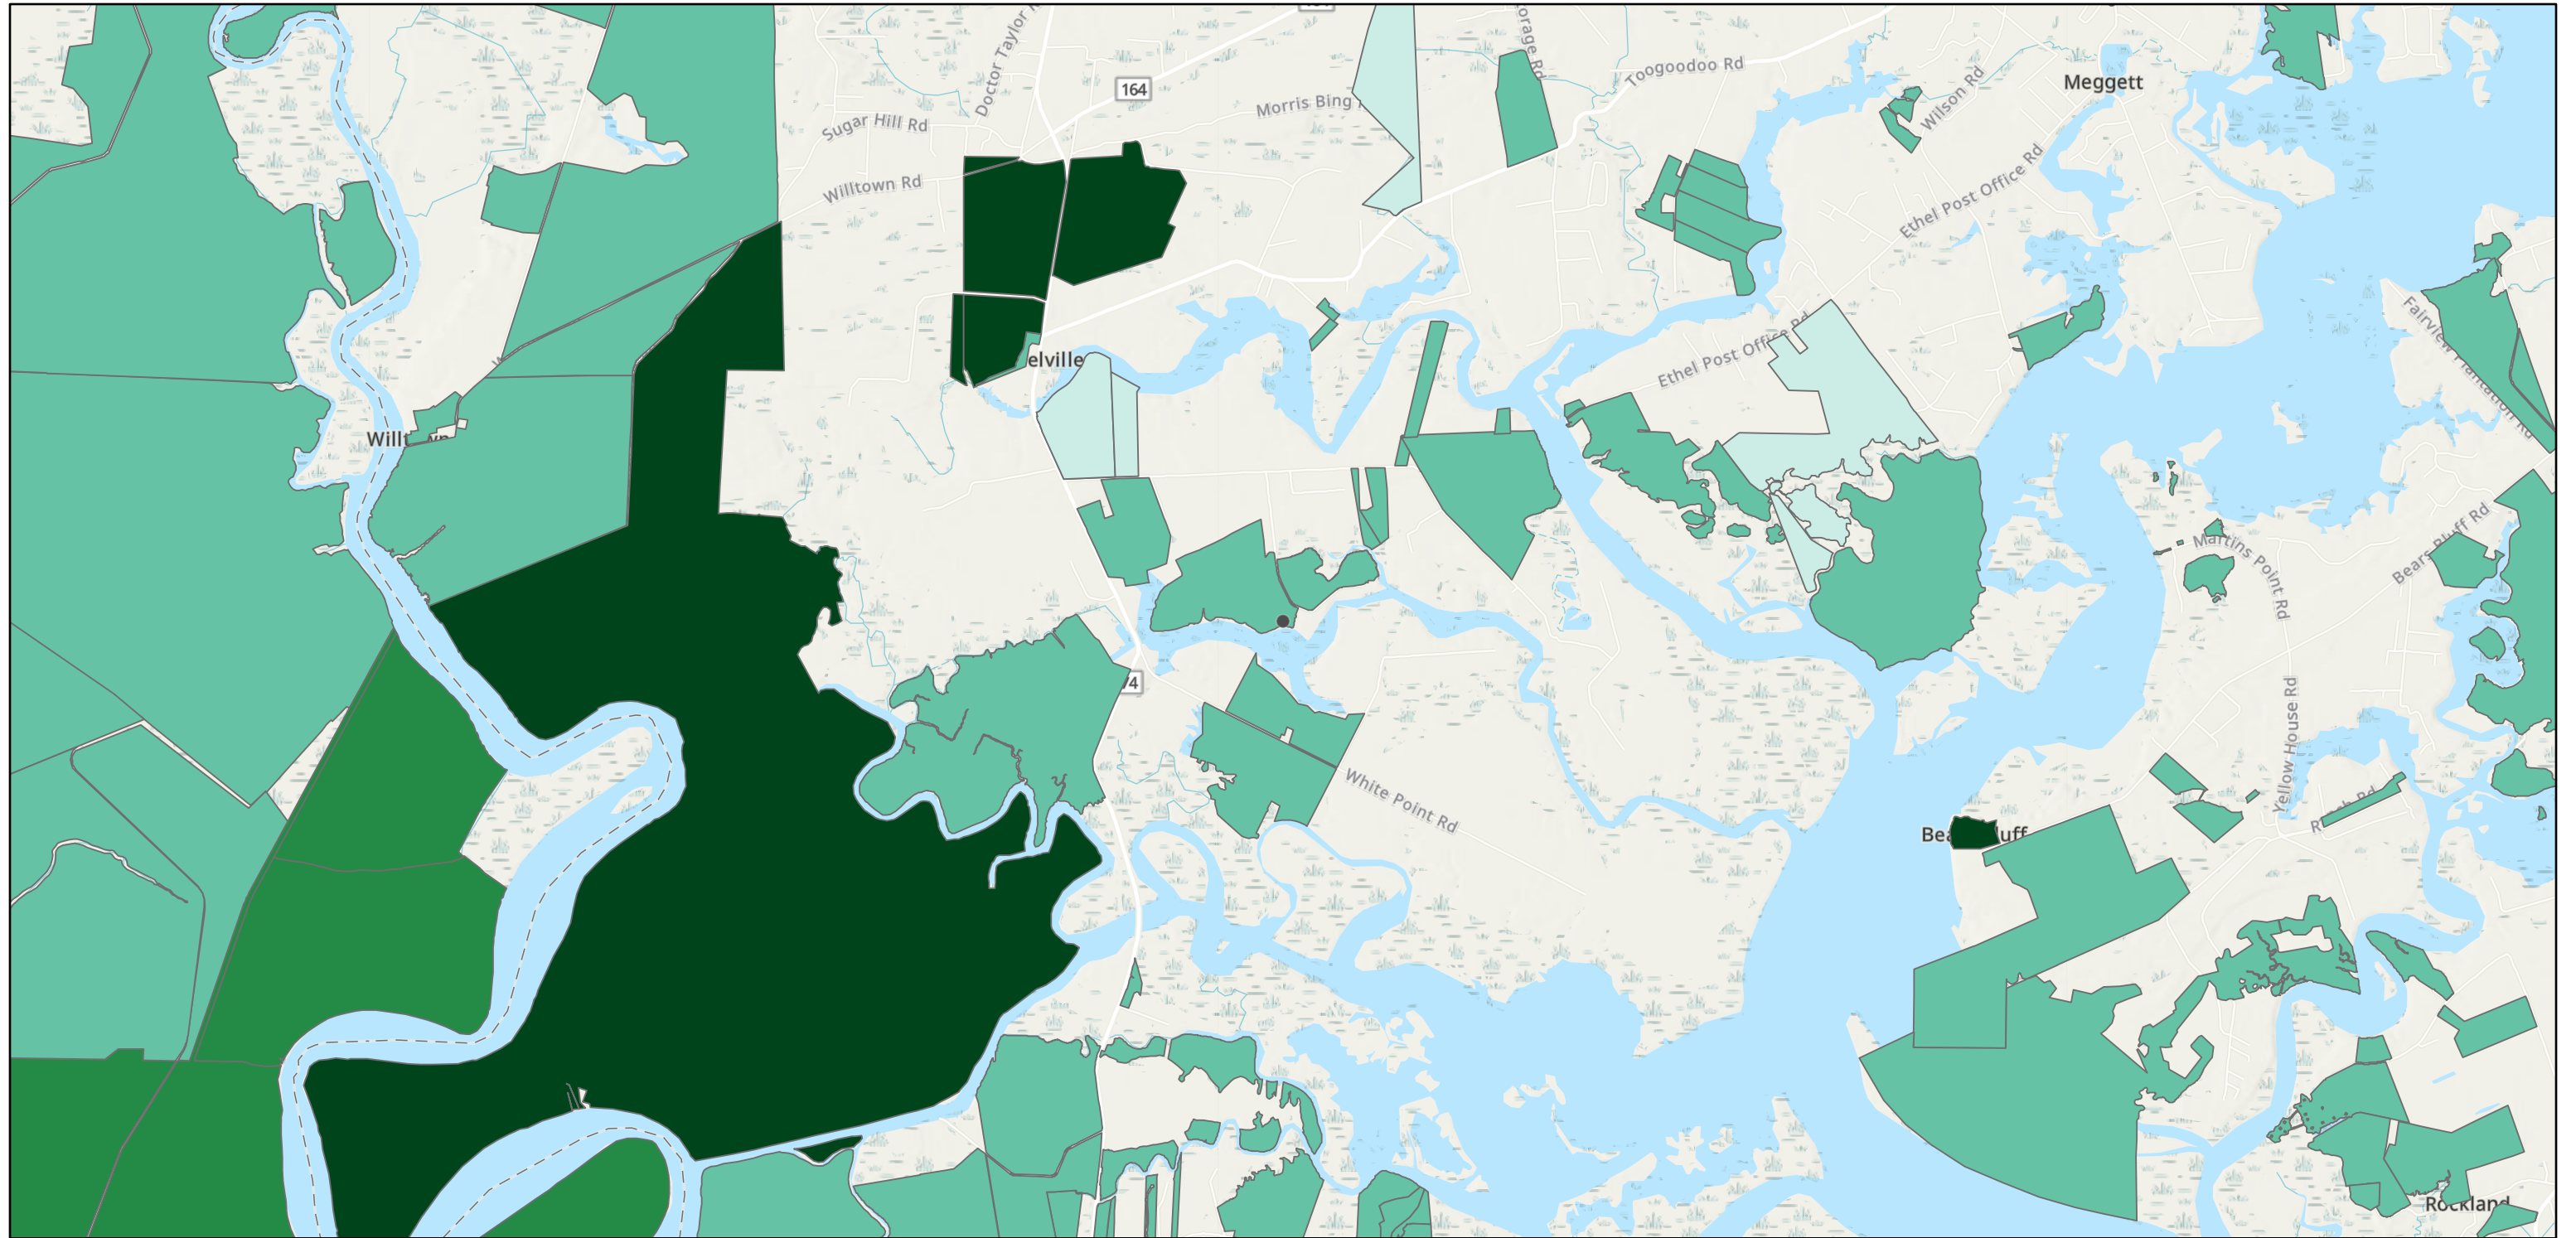

Protected Lands Surrounding Boardwalk

11/12/2024, 10:20:09 AM

SC Conserved Lands - Public View

- Private
- State
- Federal
- Local Government

Esri, NASA, NGA, USGS, FEMA, Charleston County GIS, Esri, TomTom, Garmin, SafeGraph, GeoTechnologies, Inc, METI/NASA, USGS, EPA, NPS, USDA, USFWS