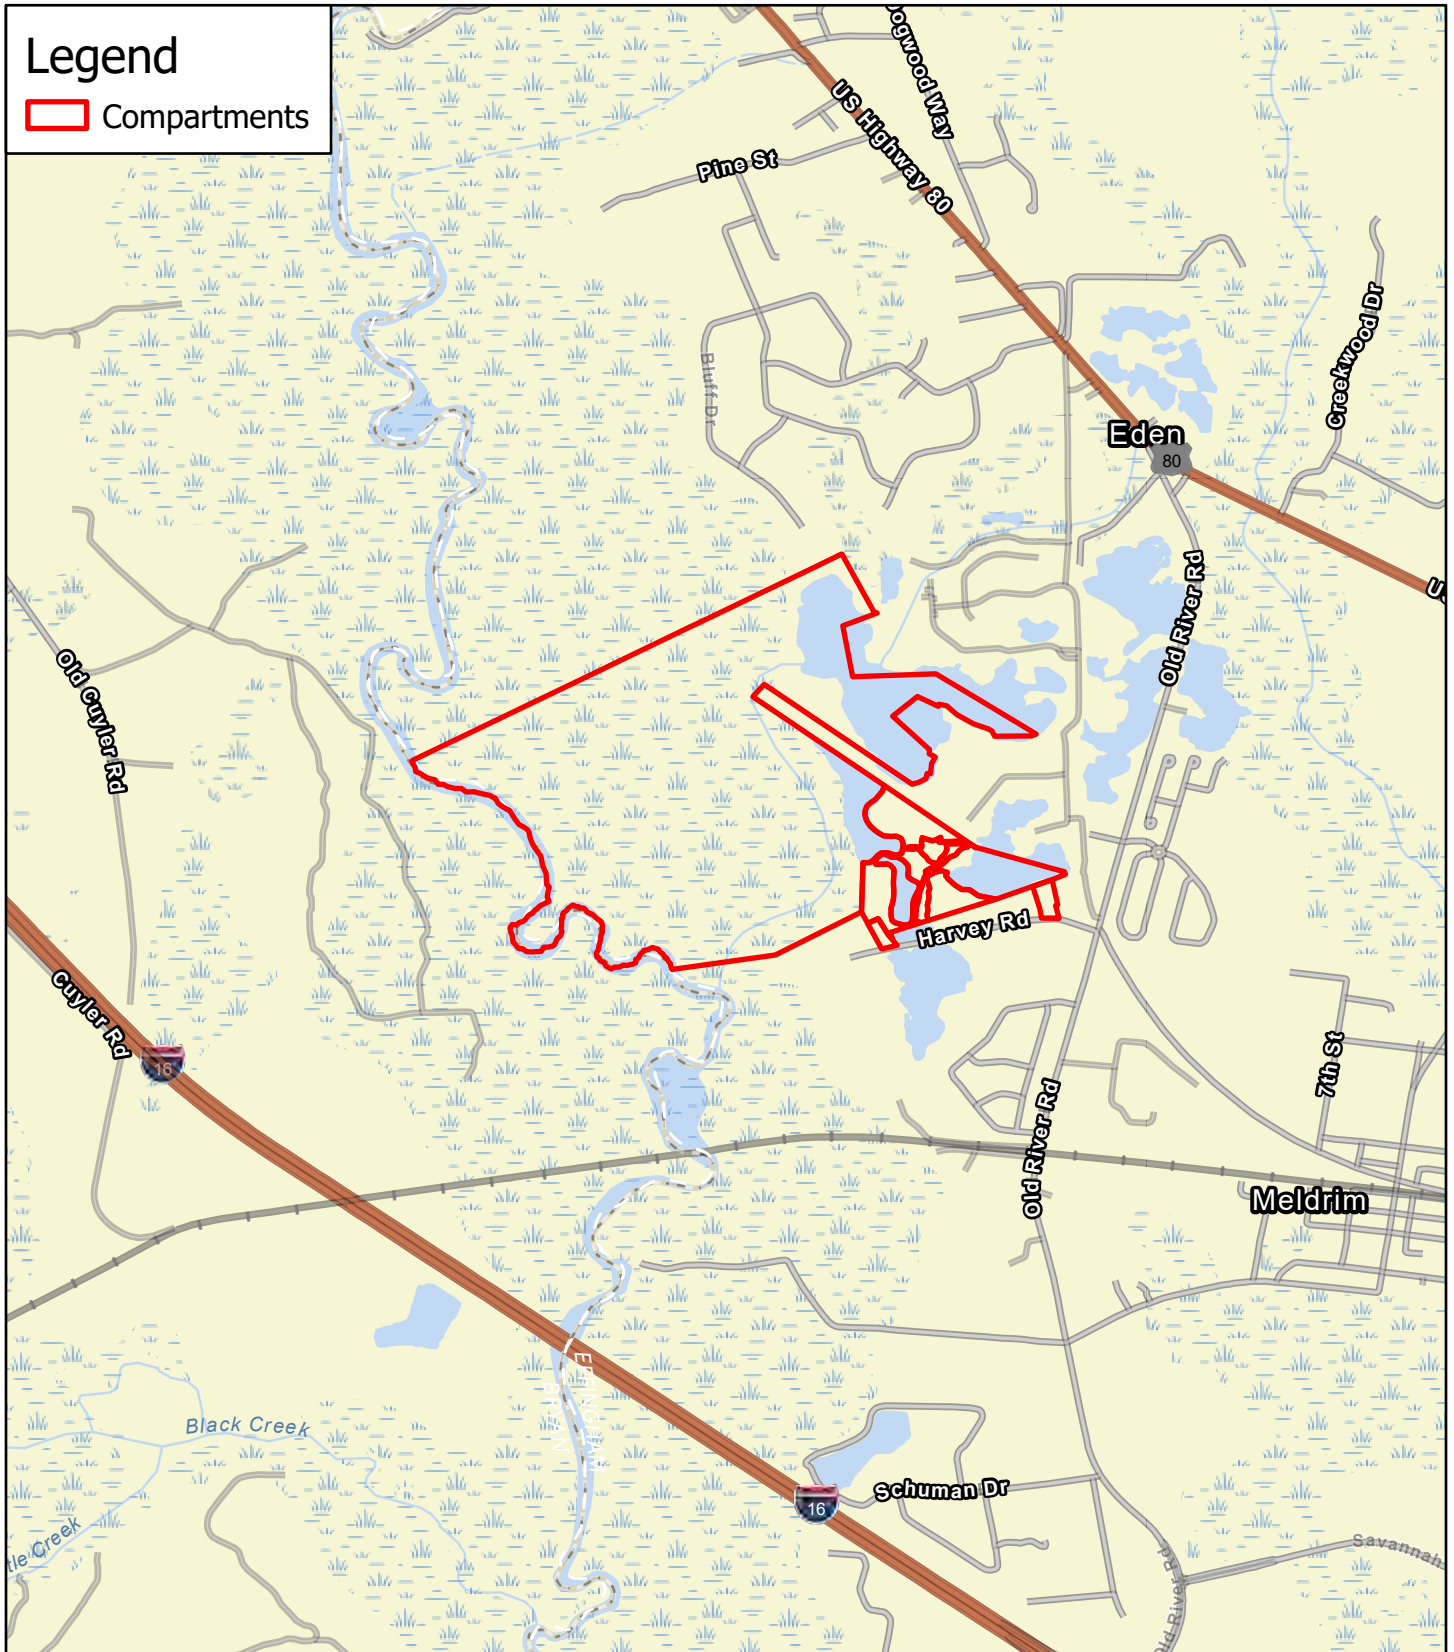

# Legend

 Compartments

## Effingham County

# 2024

1 inch equals 2,447 feet

BRYAN, GA EFFINGHAMMap Center: 81.40138°W 32.15567°N