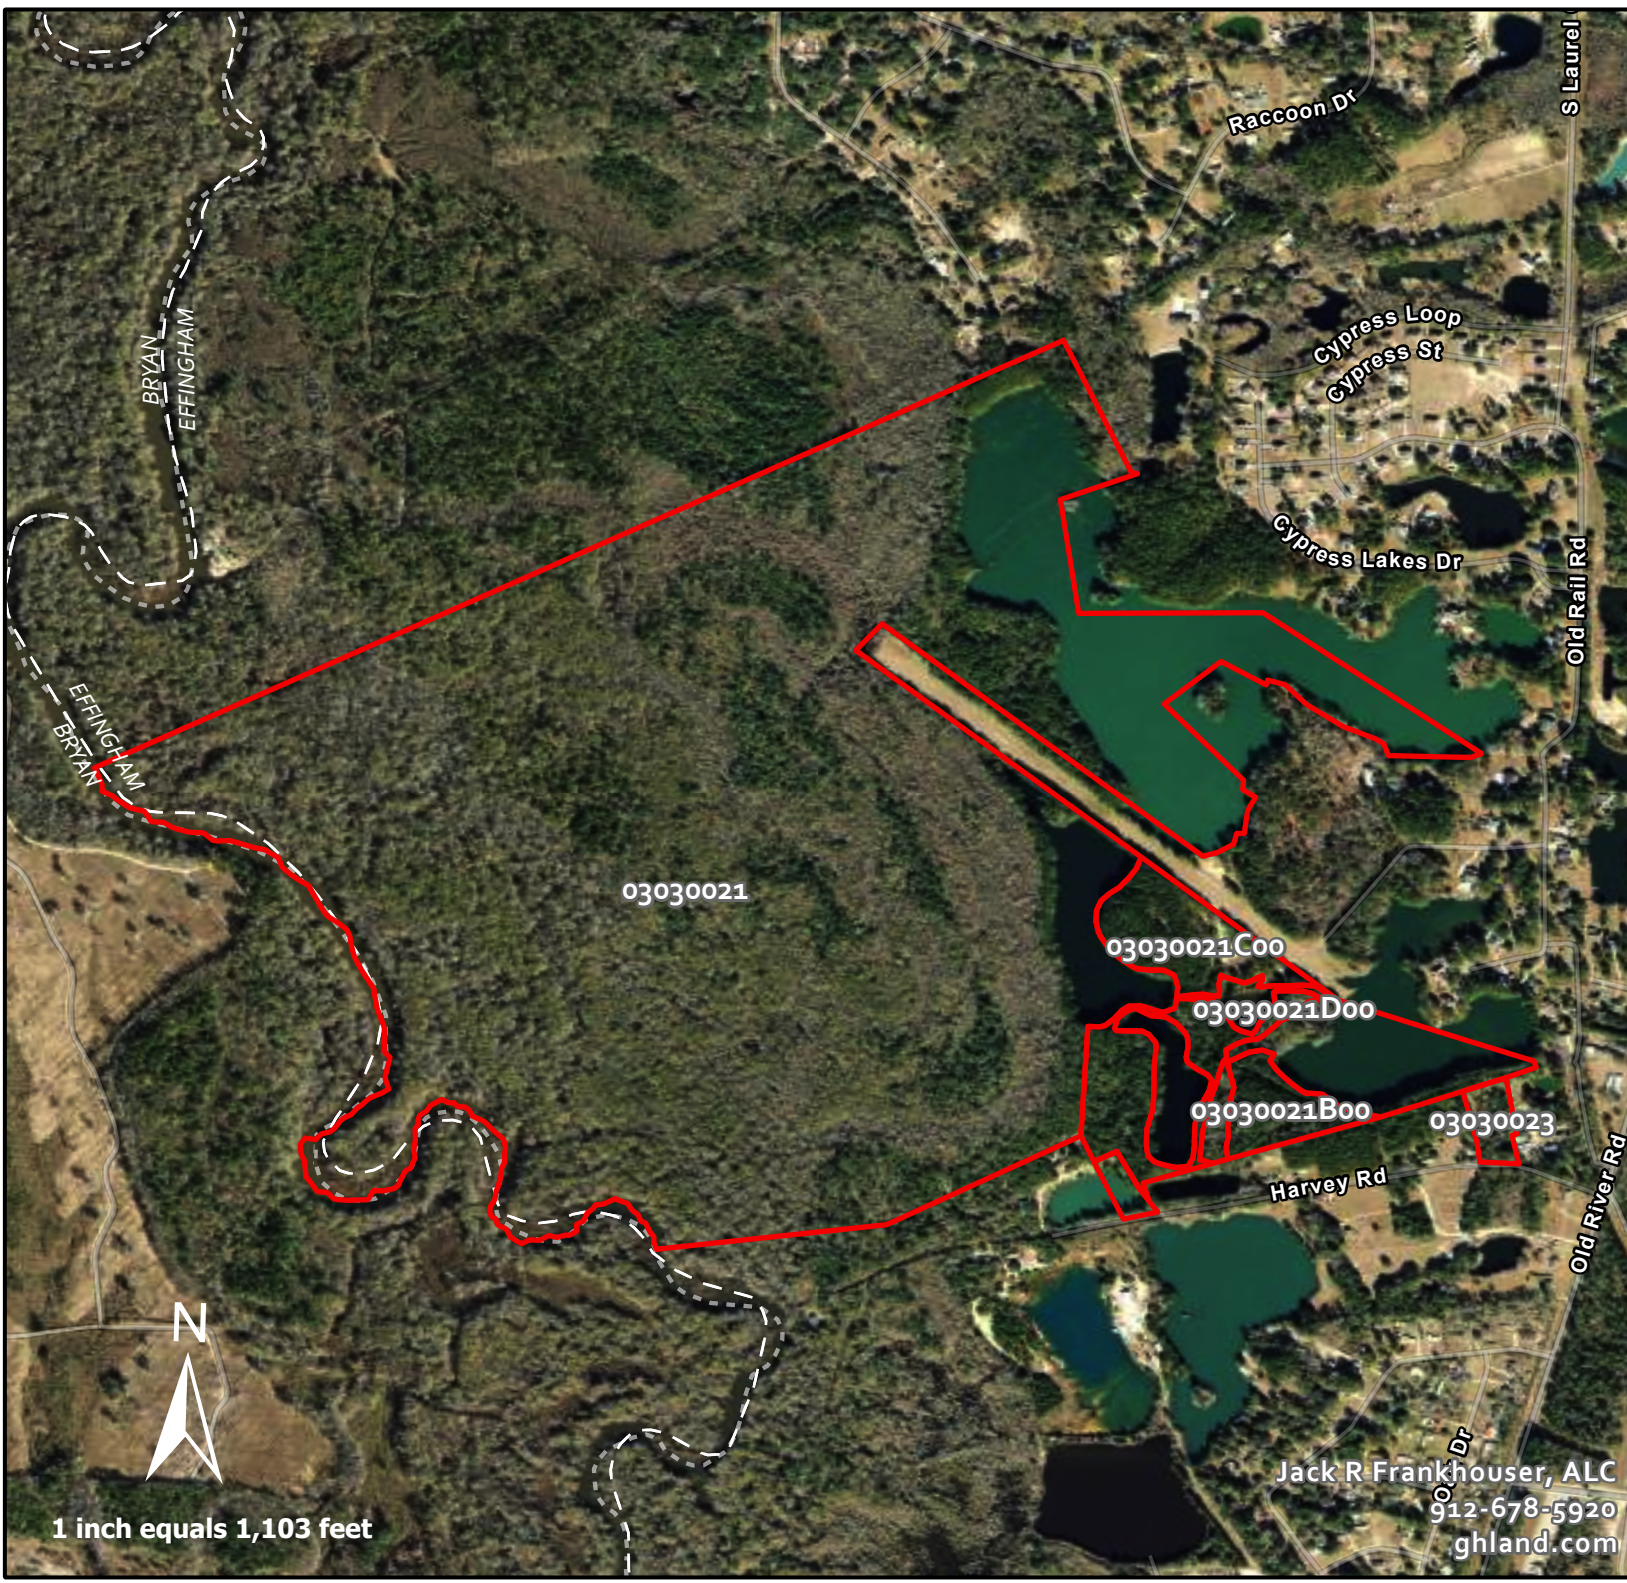

Map Center: 81.40094°W
32.15809°N

Legend

Compartments

Stand Nomenclature

Description	 <p>01 N B MP / H - 95</p>	Stand Origin Codes
Acres		P = Planted N = Natural
Management Block		Land Type Codes
Stand Origin		B = Bottomland L = Lowland
Land Type		U = Upland
Dominant Species		OF = Old Field
Secondary Species		S = Slope
Year of Origin		